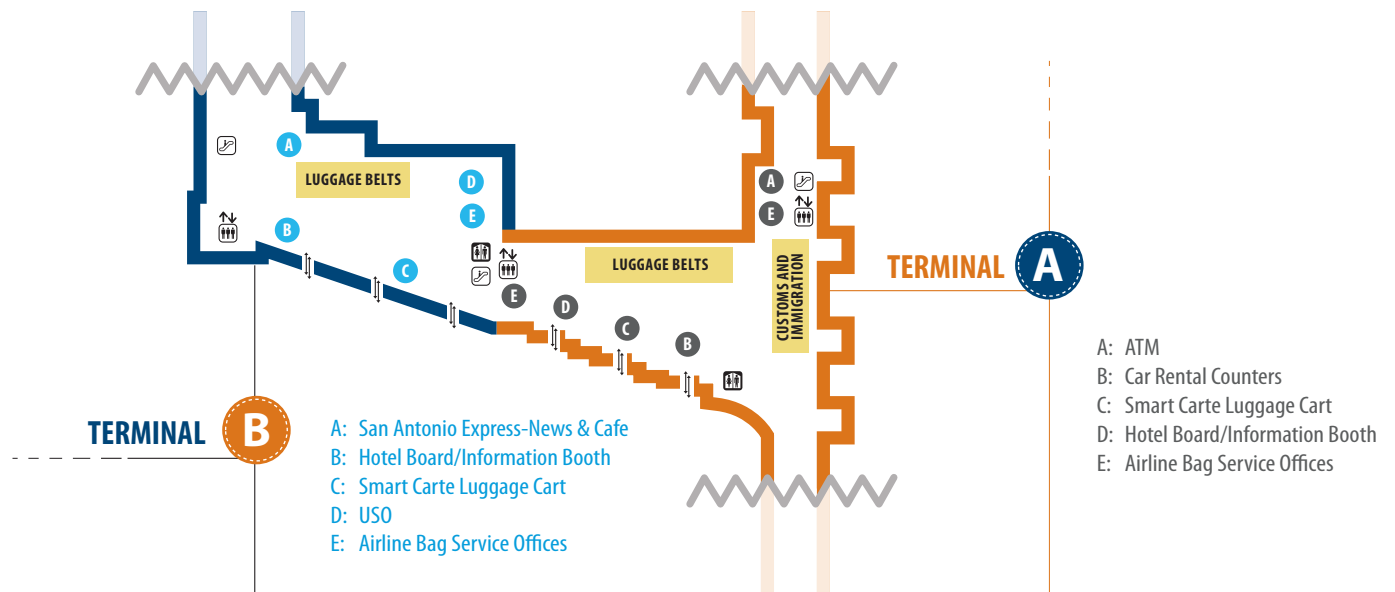

FREE Cell Phone Waiting Lot

Take advantage of the FREE Cell Phone Waiting Lot located one block off 410 at the corner of Airport and Northern Blvds. No need to circle around the airport, stop, park and wait for your passenger for free. Once they arrive, make one loop to the terminal to pick them up.

- FREE WiFi connection
- Vehicles must be attended at all times
- 79 spaces available for use 24 hours a day

Airport Terminal Maps on reverse side of this flyer

 Independence Title

Explore www.IndependenceTitle.com

TERMINALS

A

B

Upper Level

TERMINAL A

Lower Level

TERMINAL A

Information deemed reliable, but not guaranteed. Subject to change.