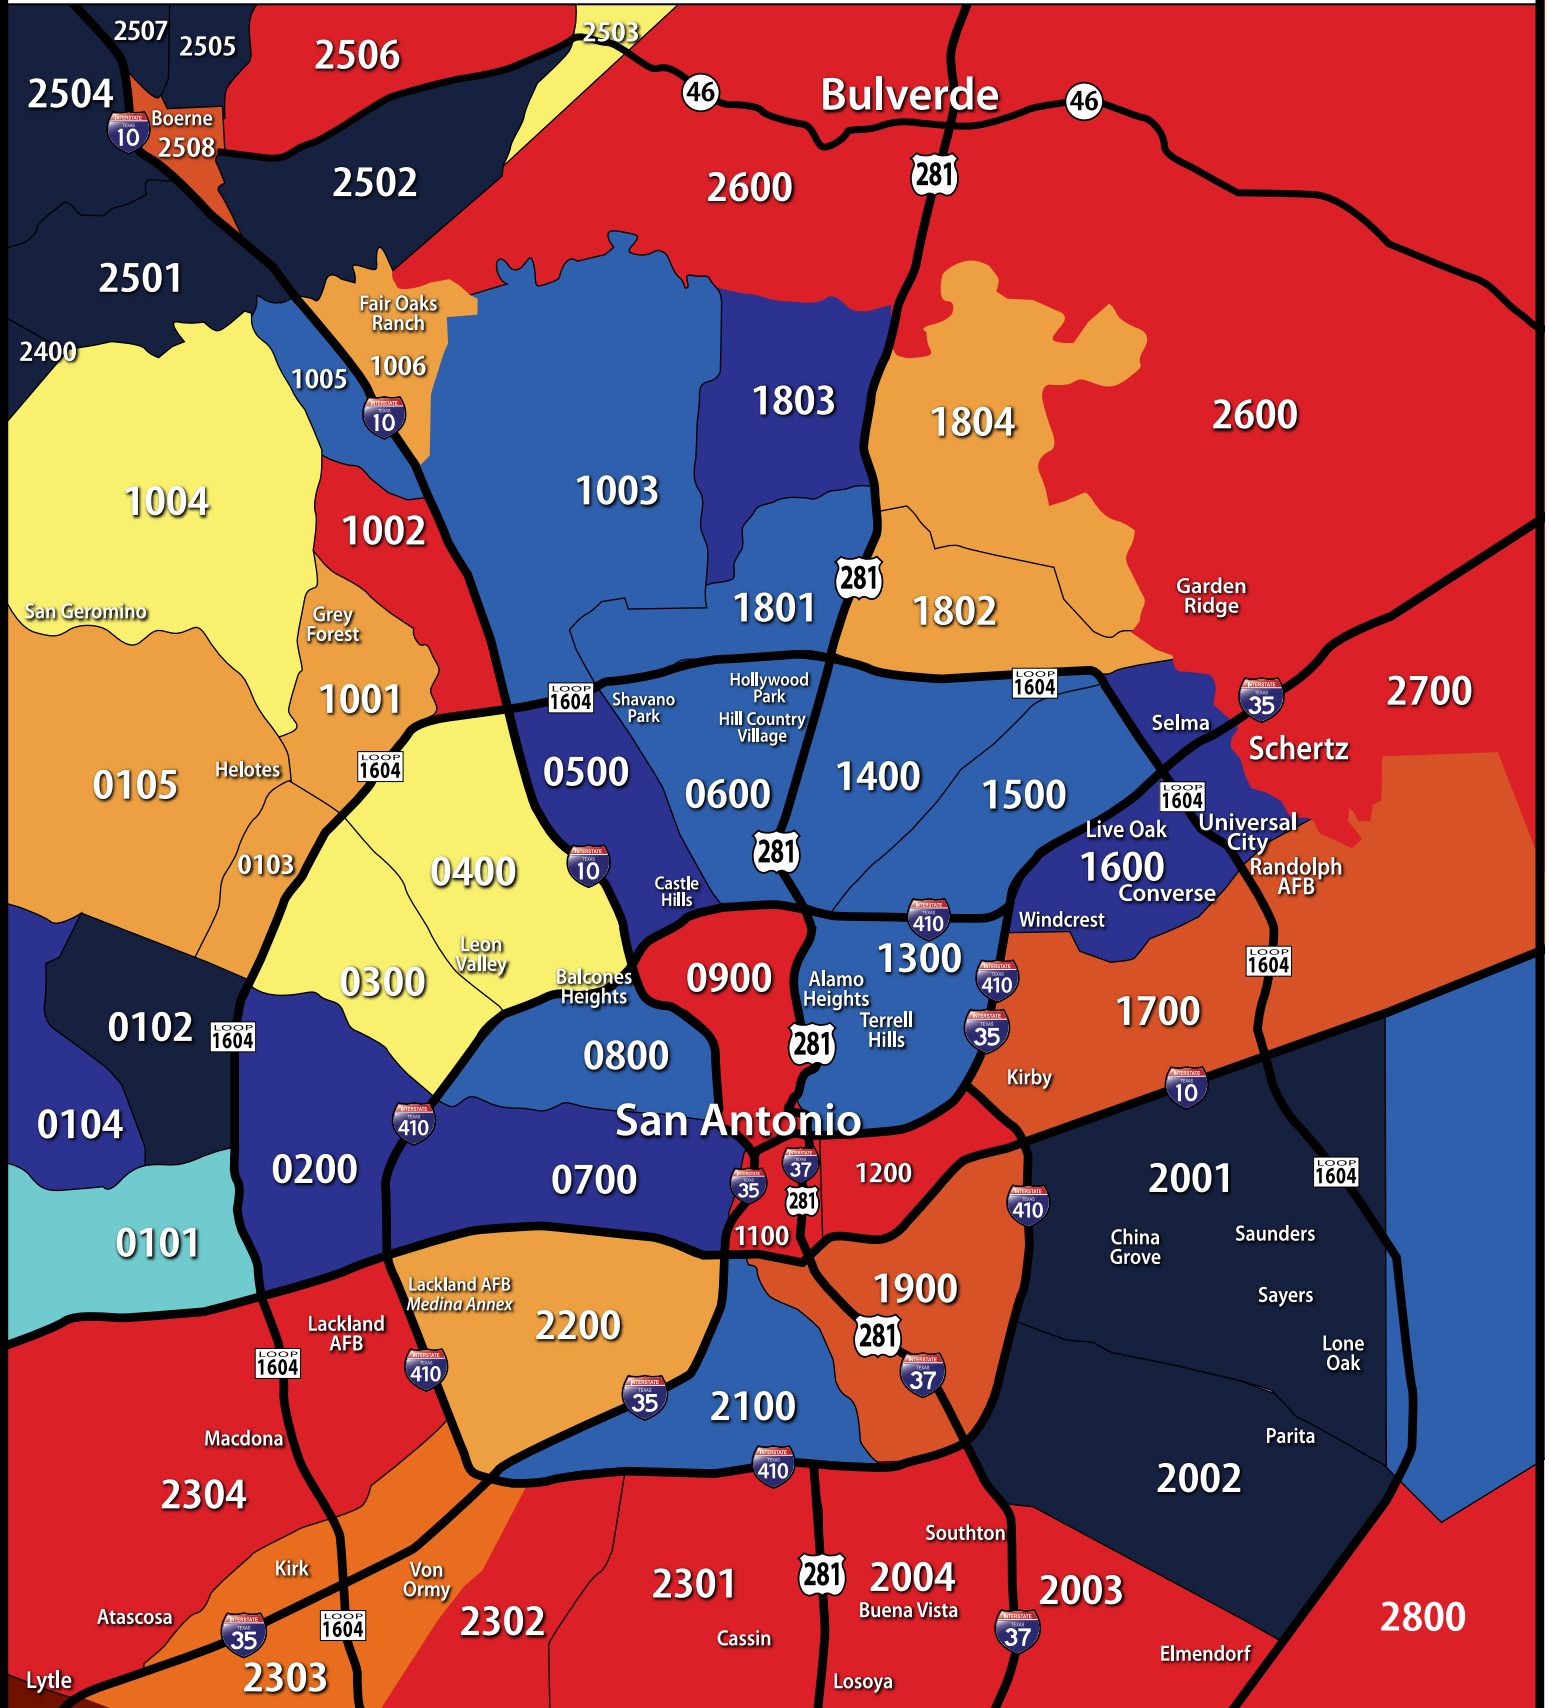

SABOR Number of Sales Heat Map

August 2017 compared to August 2016

-25% or more -15% to -24% -5% to -14% -1% to -4% 0 to +4% +5% to +14% +15% to 24% +25% or more

SABOR Median Sales Price Heat Map

August 2017 compared to August 2016

-25% or more -15% to -24% -5% to -14% -1% to -4% 0 to +4% +5% to +14% +15% to 24% +25% or more