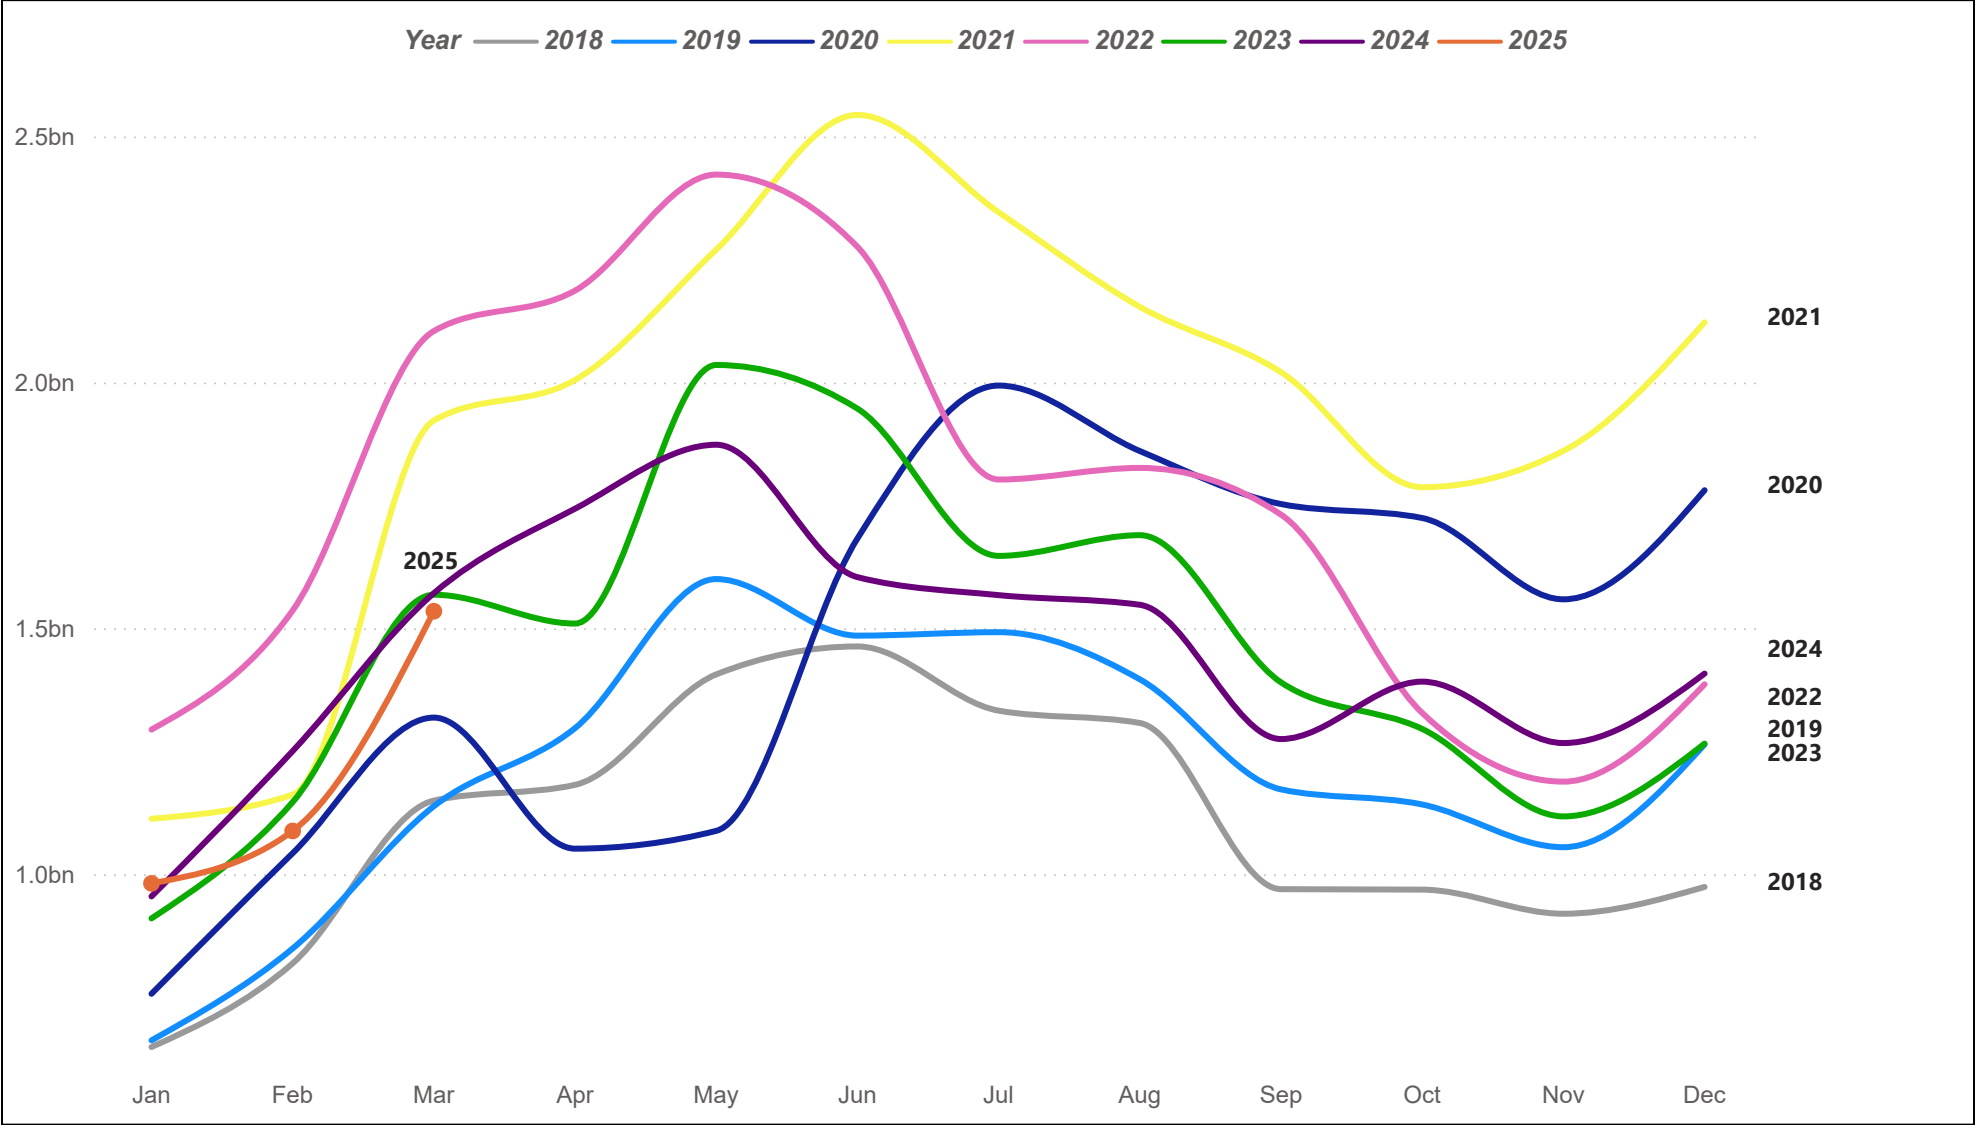

Austin MSA Residential Sales

The Austin MSA (Metropolitan Statistical Area) consists of Bastrop, Caldwell, Hays, Travis, and Williamson counties.

Austin MSA Average Sales Price

The Austin MSA (Metropolitan Statistical Area) consists of Bastrop, Caldwell, Hays, Travis, and Williamson counties.

Austin MSA Median Sales Price

The Austin MSA (Metropolitan Statistical Area) consists of Bastrop, Caldwell, Hays, Travis, and Williamson counties.

Austin MSA Residential Sales Volume

The Austin MSA (Metropolitan Statistical Area) consists of Bastrop, Caldwell, Hays, Travis, and Williamson counties.

Austin MSA Months of Inventory

The Austin MSA (Metropolitan Statistical Area) consists of Bastrop, Caldwell, Hays, Travis, and Williamson counties.

Austin MSA Active Listings

The Austin MSA (Metropolitan Statistical Area) consists of Bastrop, Caldwell, Hays, Travis, and Williamson counties.