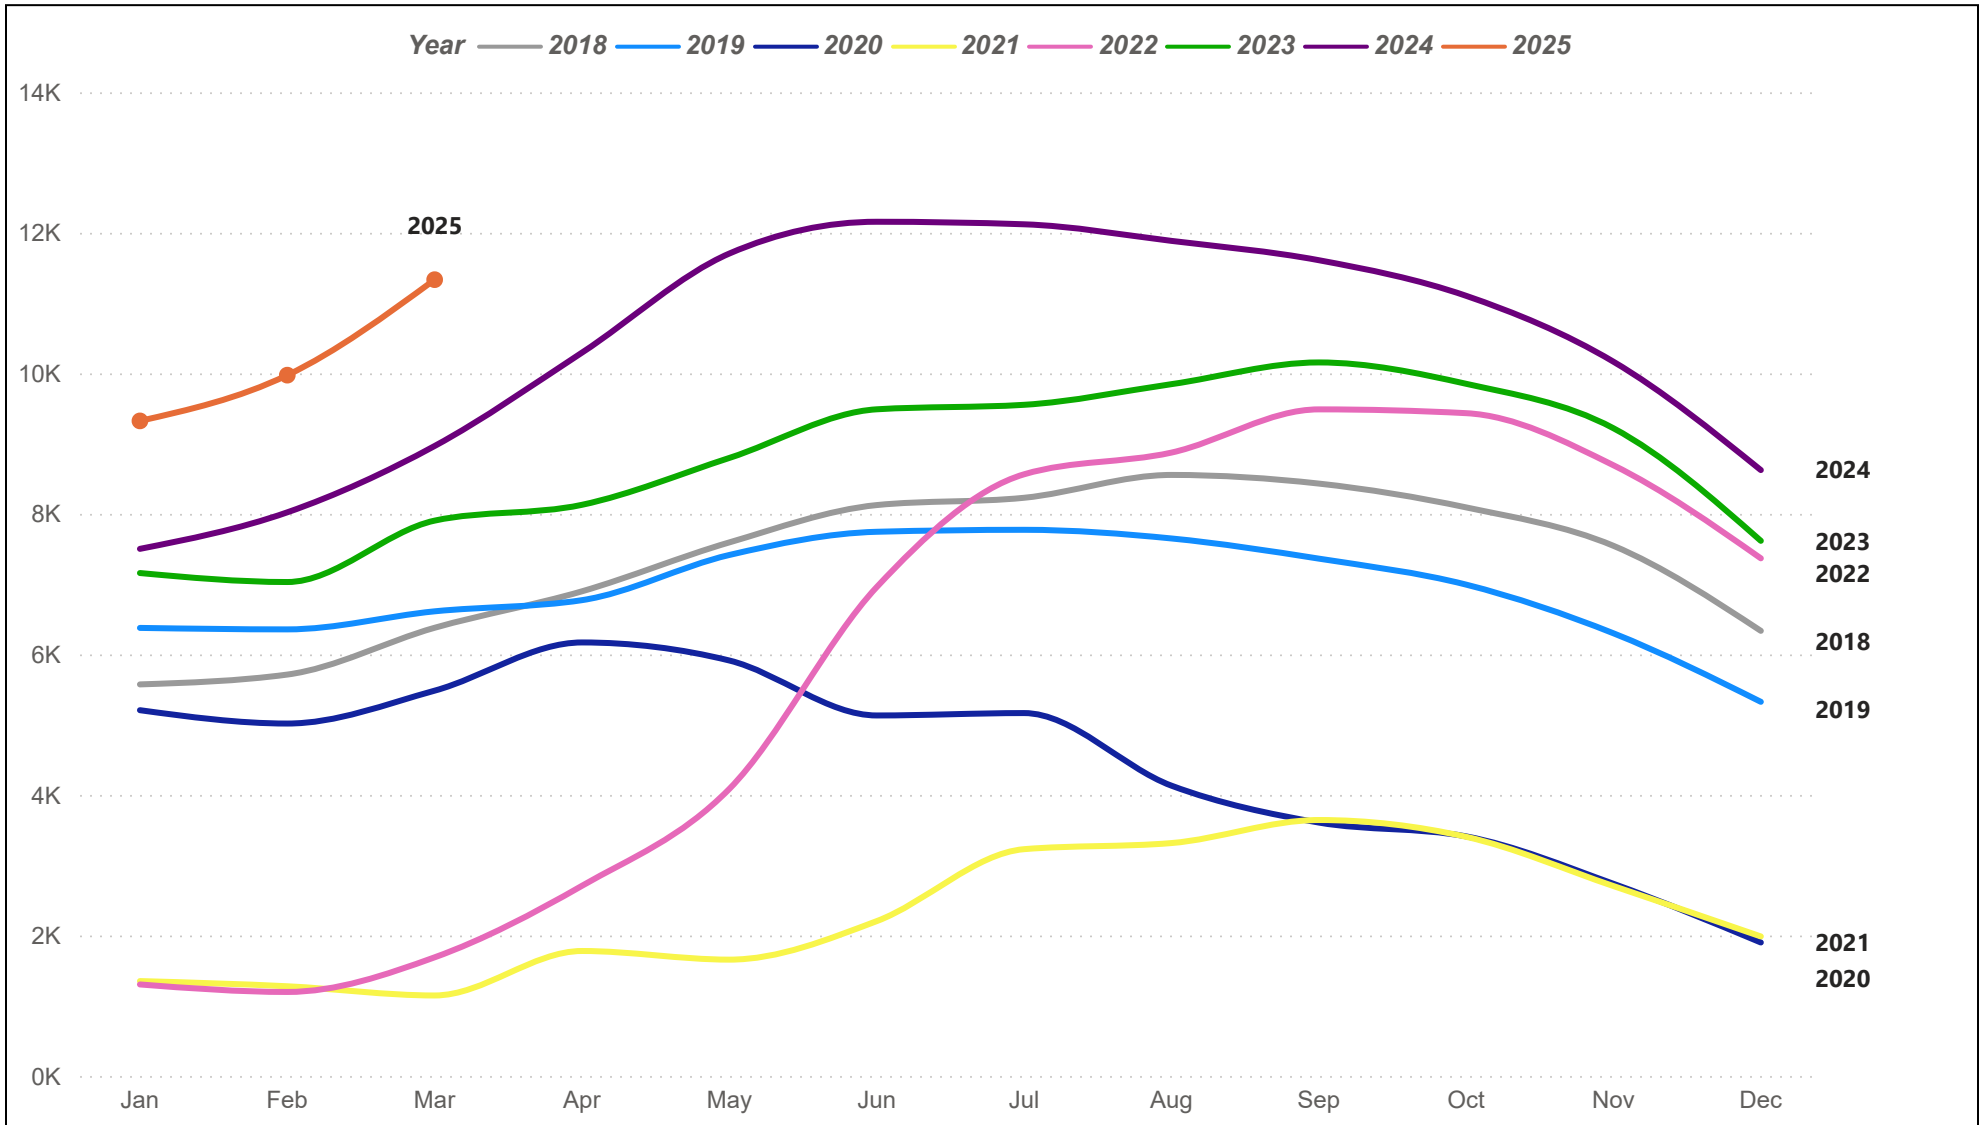

Austin MSA Residential Sales

The Austin MSA (Metropolitan Statistical Area) consists of Bastrop, Caldwell, Hays, Travis, and Williamson counties.

Austin MSA Average Sales Price

The Austin MSA (Metropolitan Statistical Area) consists of Bastrop, Caldwell, Hays, Travis, and Williamson counties.

Austin MSA Median Sales Price

The Austin MSA (Metropolitan Statistical Area) consists of Bastrop, Caldwell, Hays, Travis, and Williamson counties.

Austin MSA Residential Sales Volume

The Austin MSA (Metropolitan Statistical Area) consists of Bastrop, Caldwell, Hays, Travis, and Williamson counties.

Austin MSA Months of Inventory

The Austin MSA (Metropolitan Statistical Area) consists of Bastrop, Caldwell, Hays, Travis, and Williamson counties.

Austin MSA Active Listings

The Austin MSA (Metropolitan Statistical Area) consists of Bastrop, Caldwell, Hays, Travis, and Williamson counties.