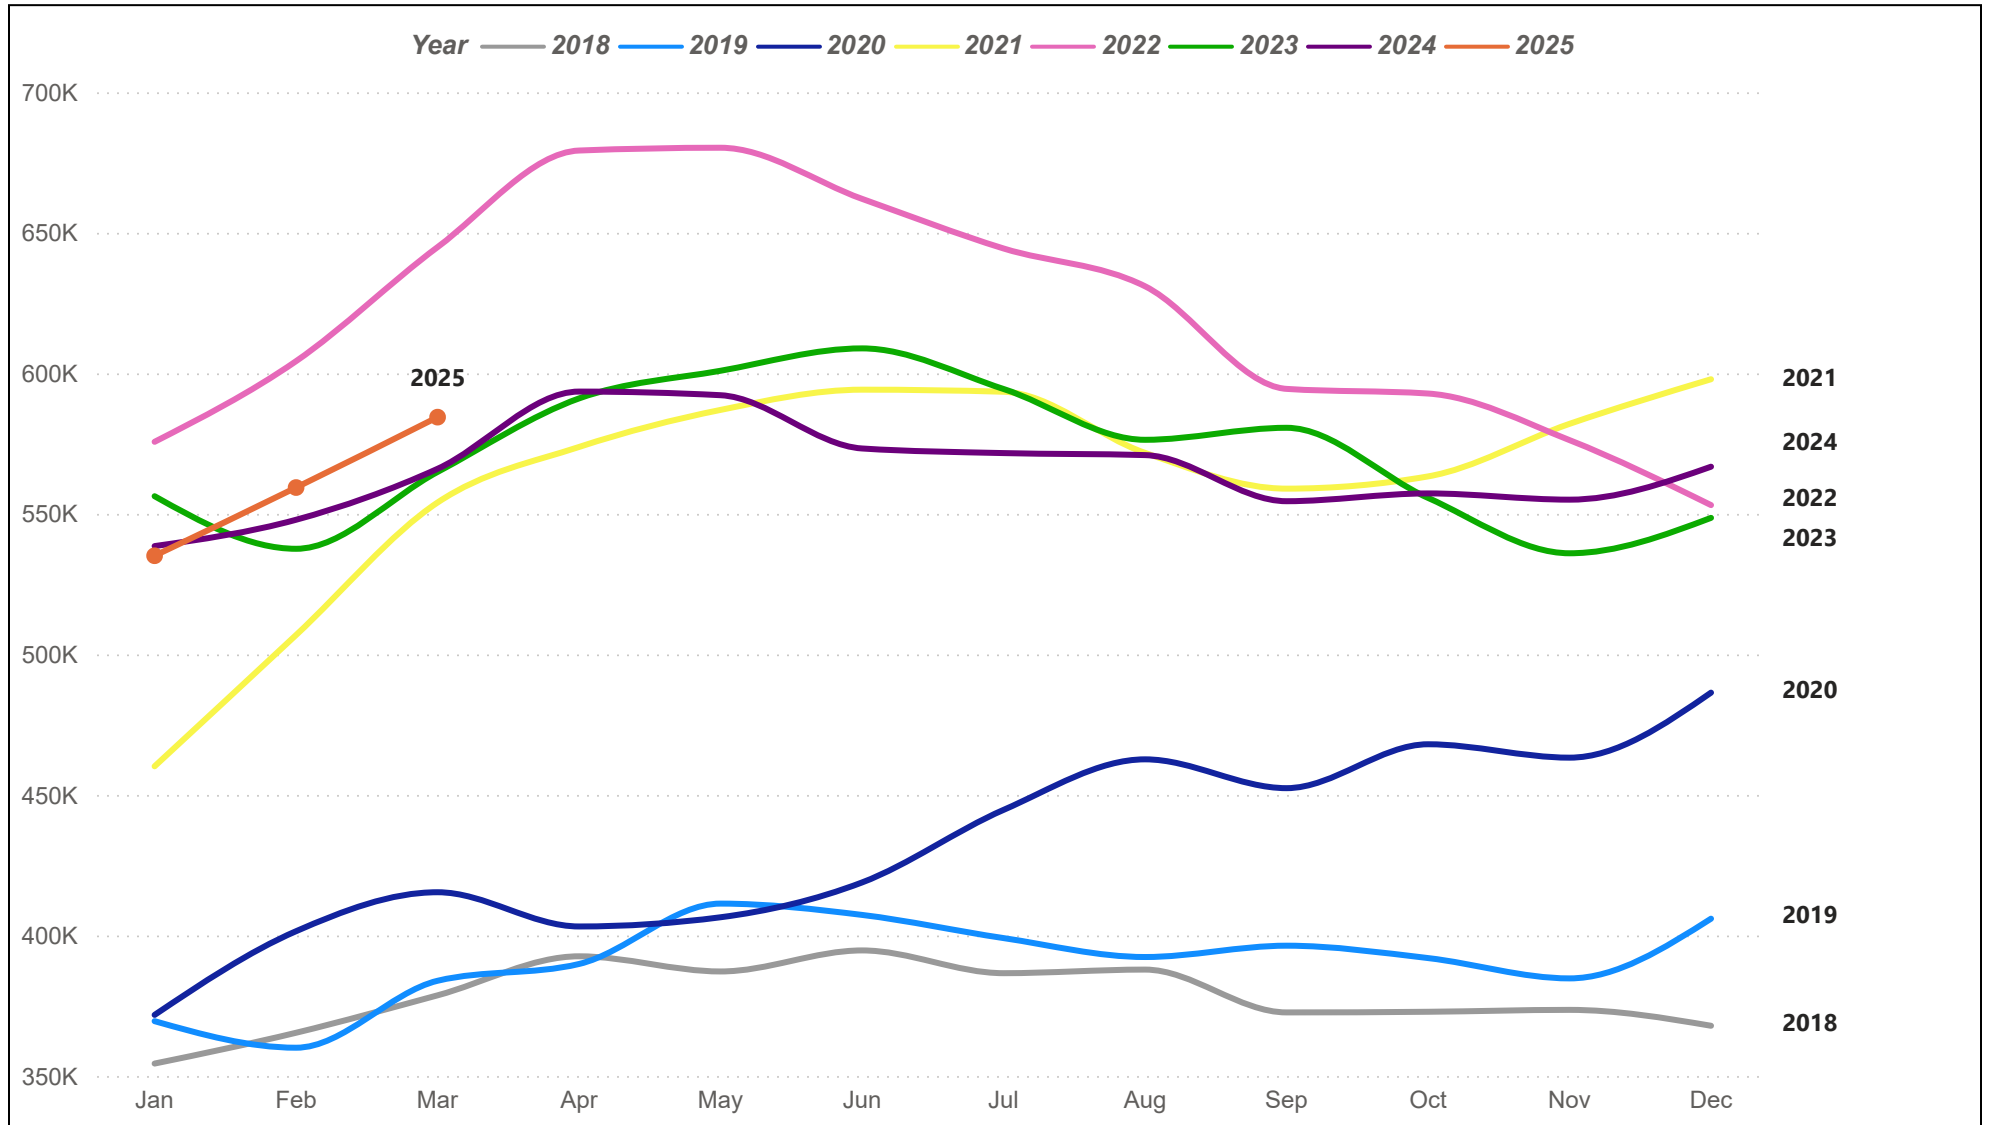

Austin MSA Residential Sales

The Austin MSA (Metropolitan Statistical Area) consists of Bastrop, Caldwell, Hays, Travis, and Williamson counties.

Austin MSA Average Sales Price

The Austin MSA (Metropolitan Statistical Area) consists of Bastrop, Caldwell, Hays, Travis, and Williamson counties.

Austin MSA Median Sales Price

The Austin MSA (Metropolitan Statistical Area) consists of Bastrop, Caldwell, Hays, Travis, and Williamson counties.

Austin MSA Residential Sales Volume

The Austin MSA (Metropolitan Statistical Area) consists of Bastrop, Caldwell, Hays, Travis, and Williamson counties.

Austin MSA Months of Inventory

The Austin MSA (Metropolitan Statistical Area) consists of Bastrop, Caldwell, Hays, Travis, and Williamson counties.

Austin MSA Active Listings

The Austin MSA (Metropolitan Statistical Area) consists of Bastrop, Caldwell, Hays, Travis, and Williamson counties.