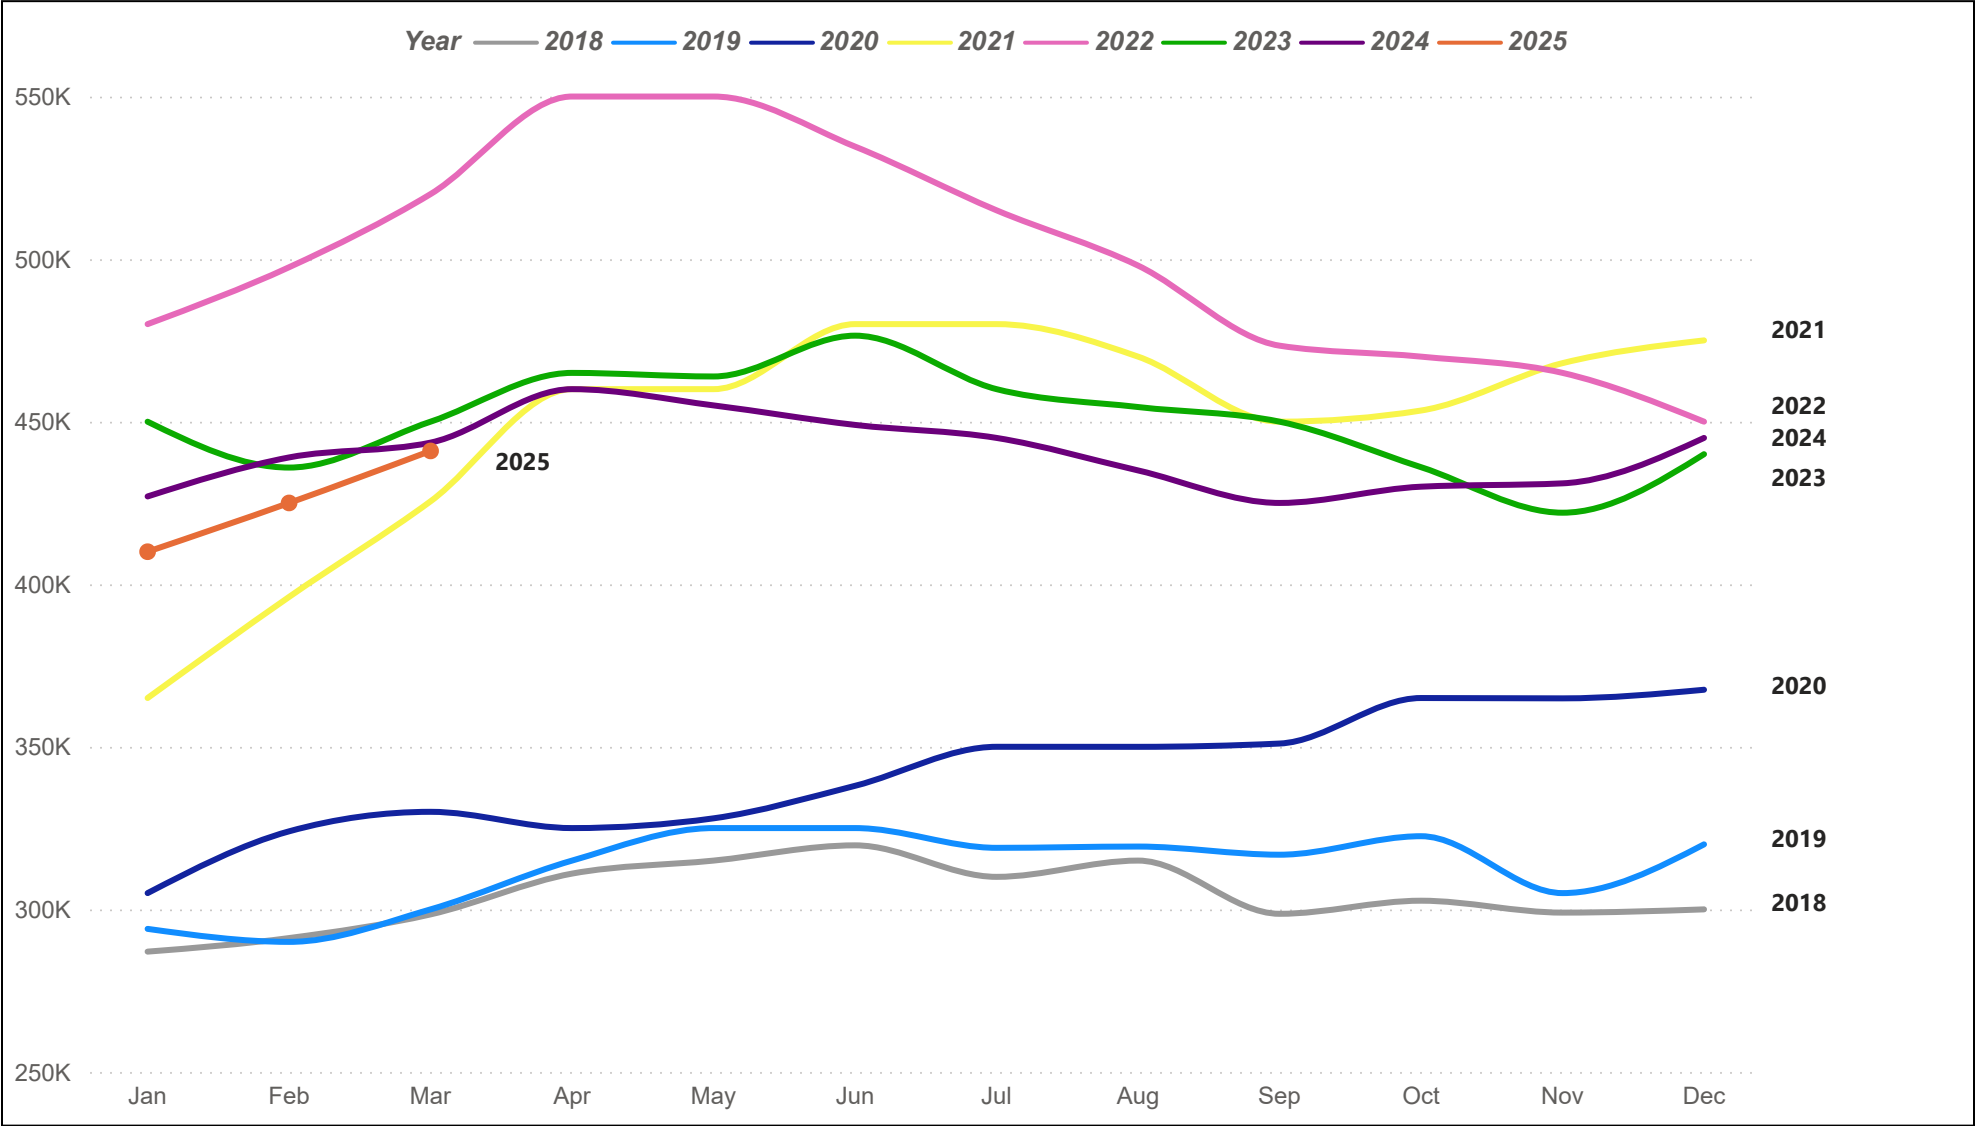

Austin MSA Residential Sales

The Austin MSA (Metropolitan Statistical Area) consists of Bastrop, Caldwell, Hays, Travis, and Williamson counties.

Austin MSA Average Sales Price

The Austin MSA (Metropolitan Statistical Area) consists of Bastrop, Caldwell, Hays, Travis, and Williamson counties.

Austin MSA Median Sales Price

The Austin MSA (Metropolitan Statistical Area) consists of Bastrop, Caldwell, Hays, Travis, and Williamson counties.

Austin MSA Residential Sales Volume

The Austin MSA (Metropolitan Statistical Area) consists of Bastrop, Caldwell, Hays, Travis, and Williamson counties.

Austin MSA Months of Inventory

The Austin MSA (Metropolitan Statistical Area) consists of Bastrop, Caldwell, Hays, Travis, and Williamson counties.

Austin MSA Active Listings

The Austin MSA (Metropolitan Statistical Area) consists of Bastrop, Caldwell, Hays, Travis, and Williamson counties.