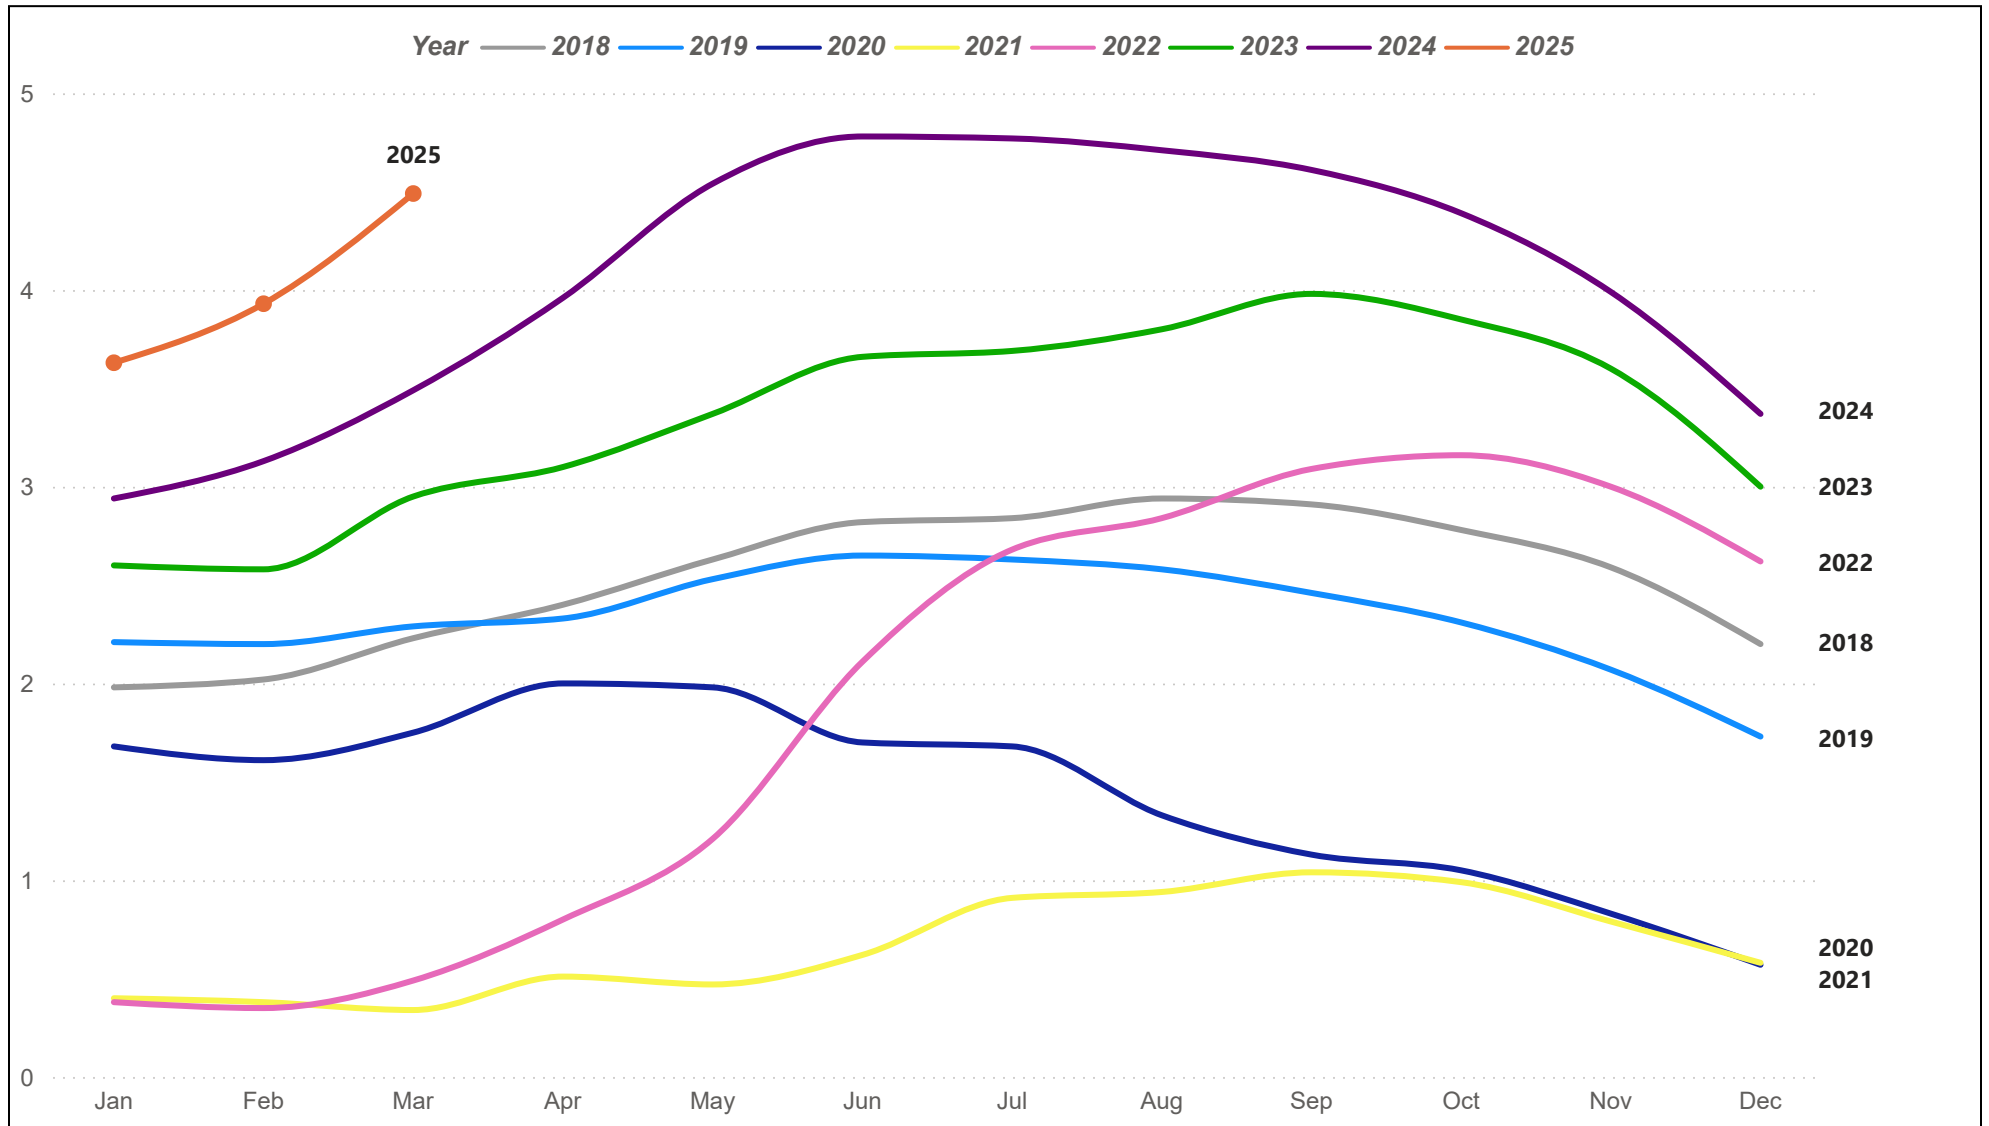

Austin MSA Residential Sales

The Austin MSA (Metropolitan Statistical Area) consists of Bastrop, Caldwell, Hays, Travis, and Williamson counties.

Austin MSA Average Sales Price

The Austin MSA (Metropolitan Statistical Area) consists of Bastrop, Caldwell, Hays, Travis, and Williamson counties.

Austin MSA Median Sales Price

The Austin MSA (Metropolitan Statistical Area) consists of Bastrop, Caldwell, Hays, Travis, and Williamson counties.

Austin MSA Residential Sales Volume

The Austin MSA (Metropolitan Statistical Area) consists of Bastrop, Caldwell, Hays, Travis, and Williamson counties.

Austin MSA Months of Inventory

The Austin MSA (Metropolitan Statistical Area) consists of Bastrop, Caldwell, Hays, Travis, and Williamson counties.

Austin MSA Active Listings

The Austin MSA (Metropolitan Statistical Area) consists of Bastrop, Caldwell, Hays, Travis, and Williamson counties.