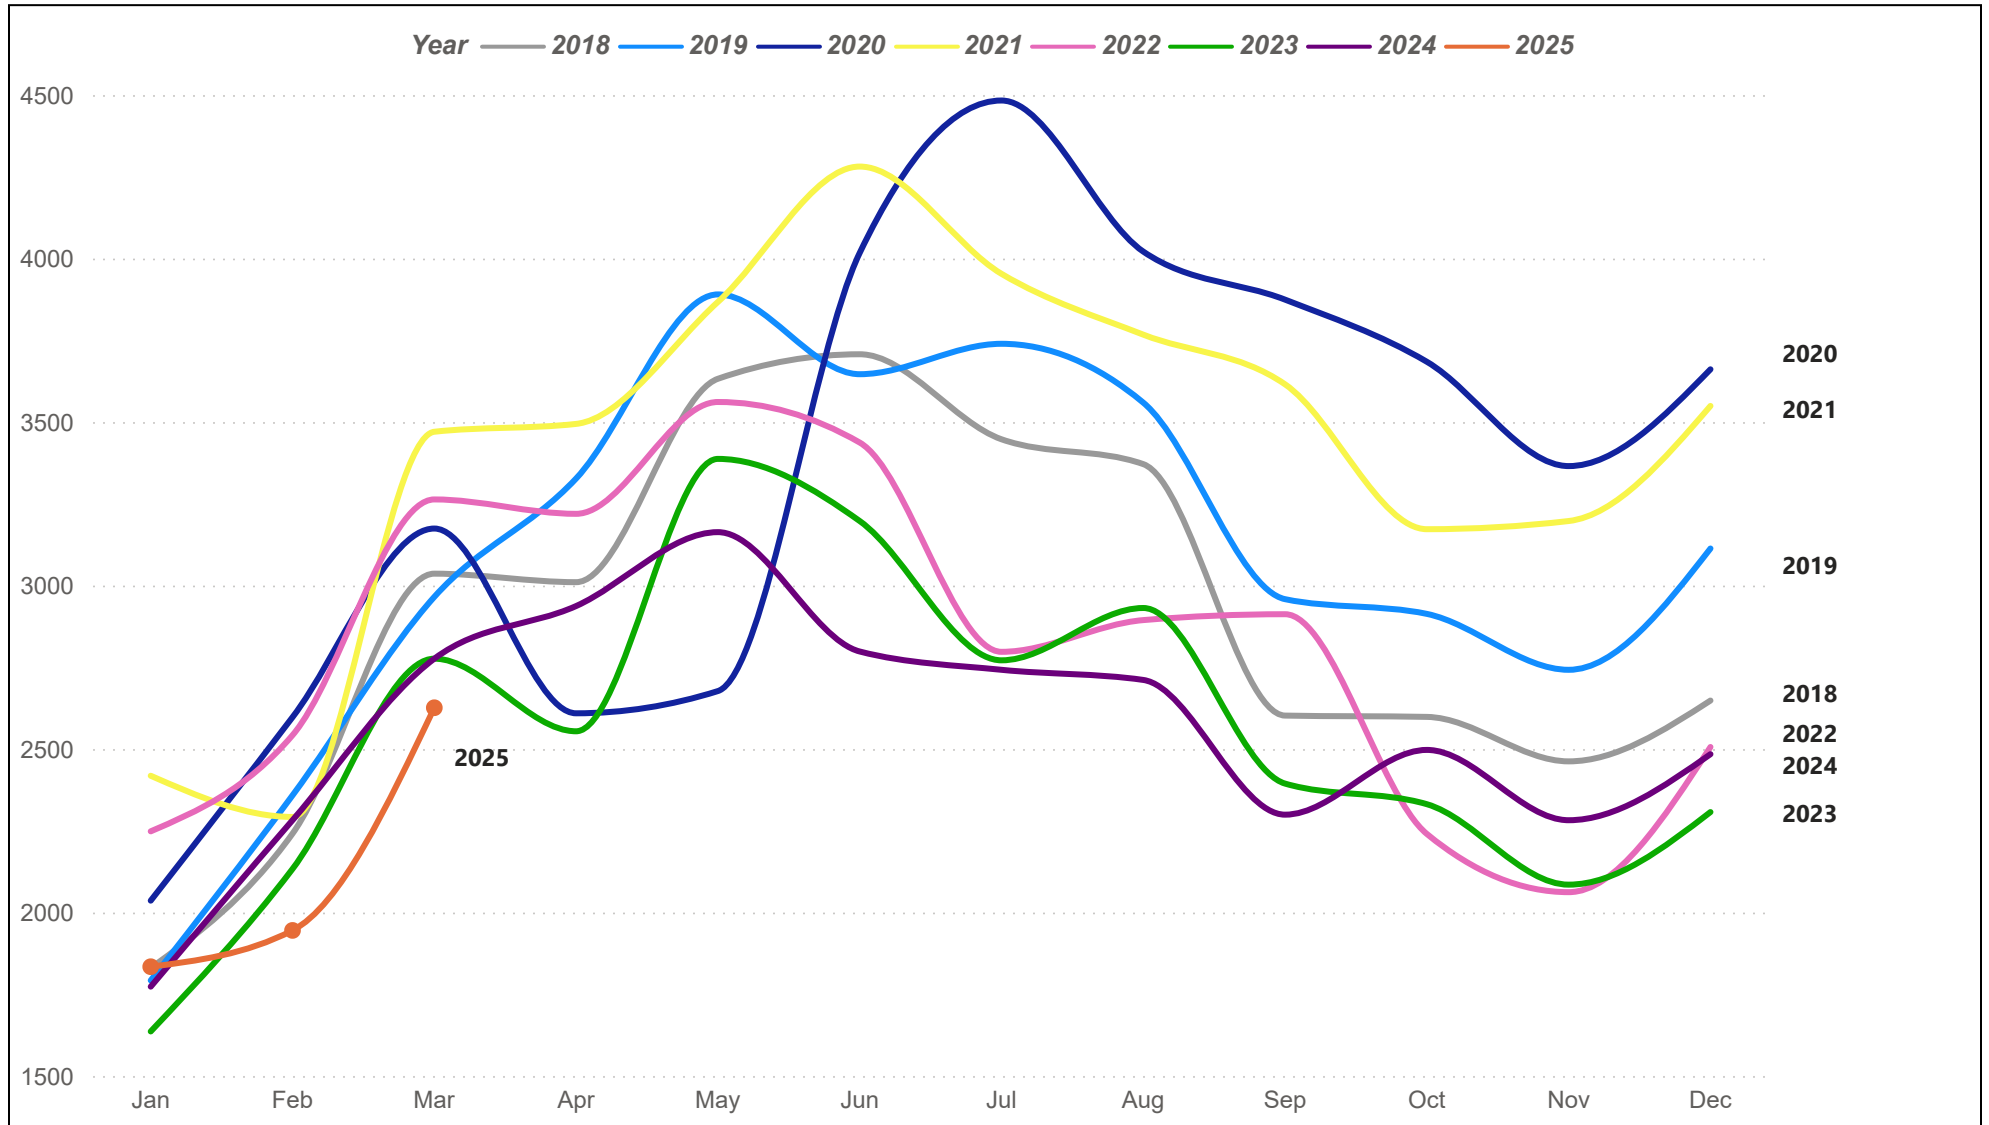

Austin MSA Residential Sales

The Austin MSA (Metropolitan Statistical Area) consists of Bastrop, Caldwell, Hays, Travis, and Williamson counties.

Austin MSA Average Sales Price

The Austin MSA (Metropolitan Statistical Area) consists of Bastrop, Caldwell, Hays, Travis, and Williamson counties.

Austin MSA Median Sales Price

The Austin MSA (Metropolitan Statistical Area) consists of Bastrop, Caldwell, Hays, Travis, and Williamson counties.

Austin MSA Residential Sales Volume

The Austin MSA (Metropolitan Statistical Area) consists of Bastrop, Caldwell, Hays, Travis, and Williamson counties.

Austin MSA Months of Inventory

The Austin MSA (Metropolitan Statistical Area) consists of Bastrop, Caldwell, Hays, Travis, and Williamson counties.

Austin MSA Active Listings

The Austin MSA (Metropolitan Statistical Area) consists of Bastrop, Caldwell, Hays, Travis, and Williamson counties.