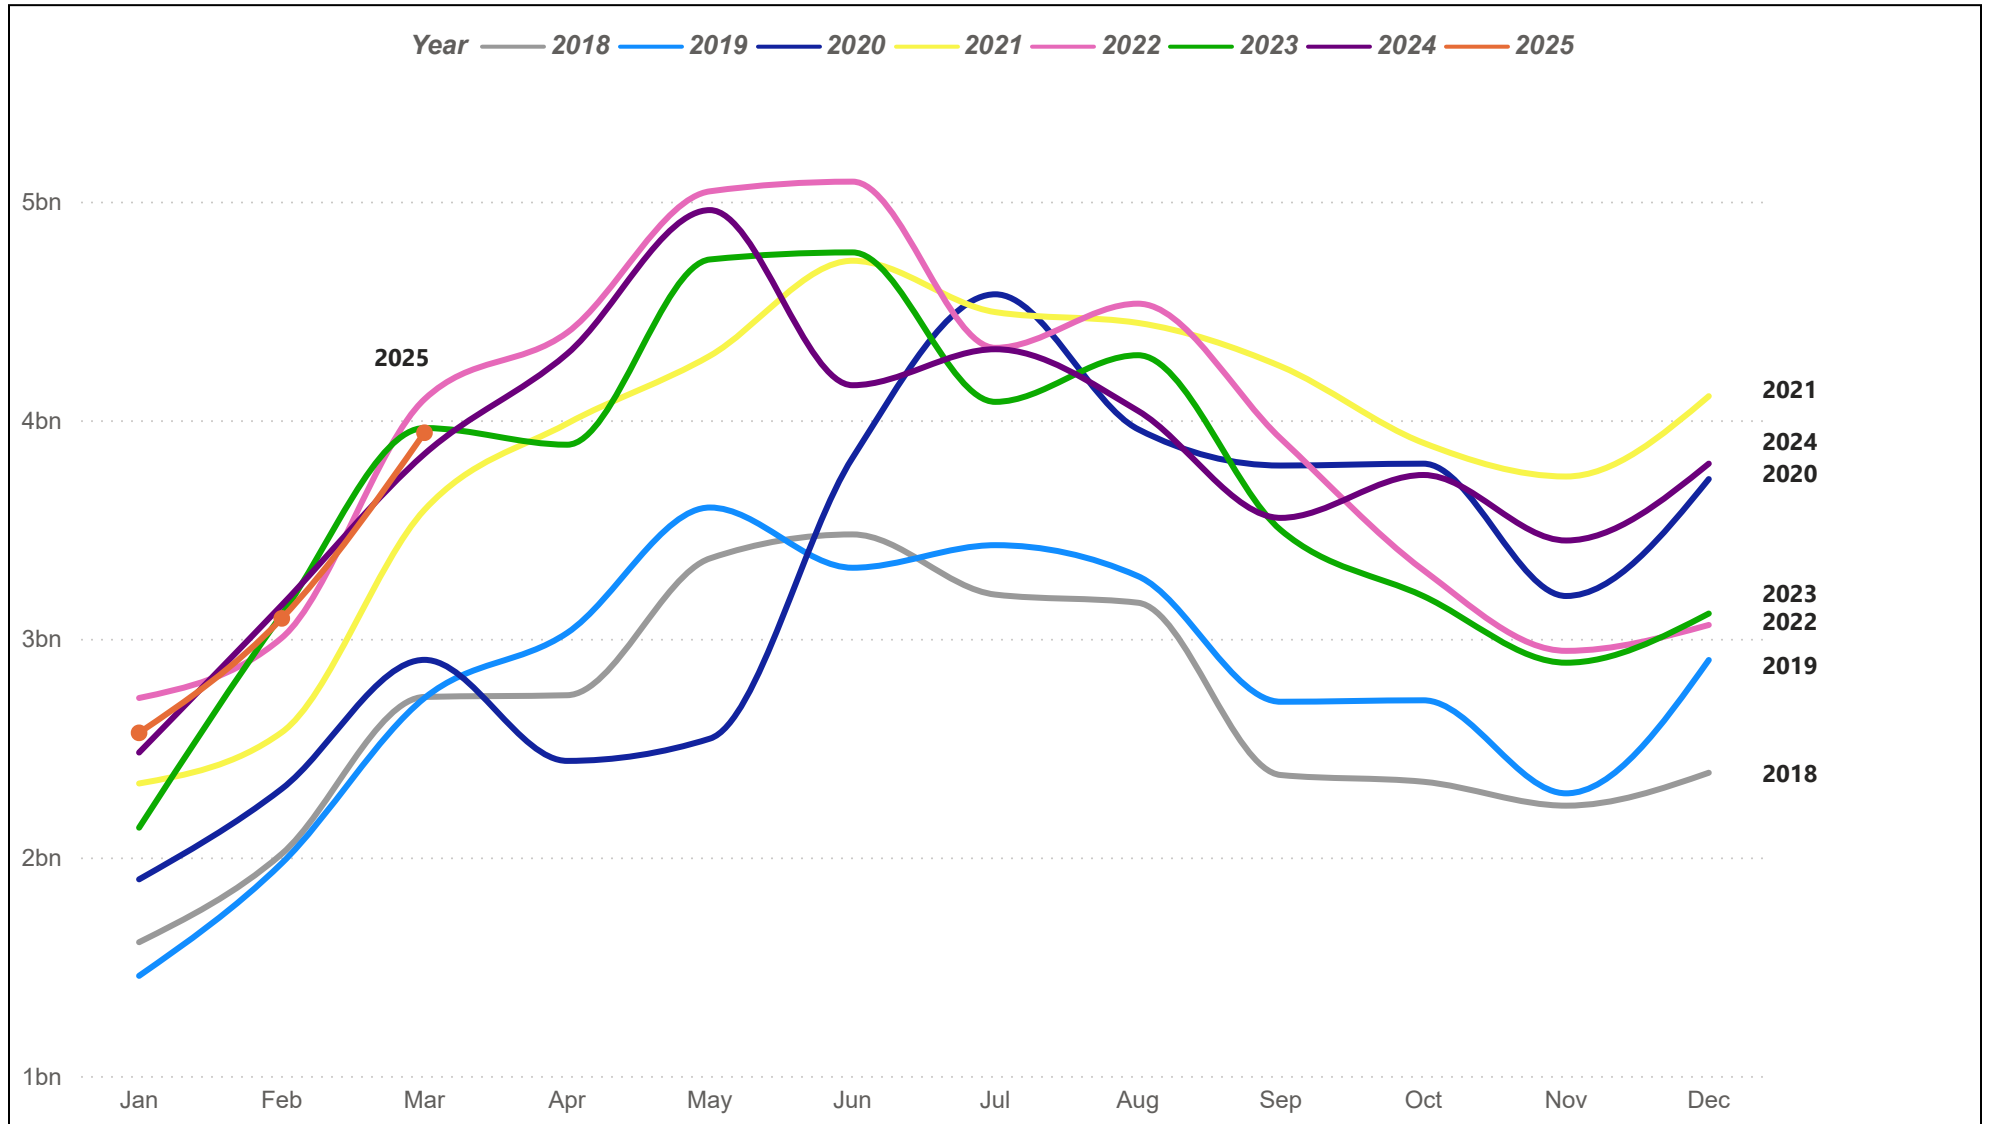

DFW MSA Residential Sales

The DFW MSA (Metropolitan Statistical Area) consists of Collin, Dallas, Denton, Ellis, Hunt, Kaufman, Rockwall, Hood, Johnson, Parker, Somervell, Tarrant, and Wise counties.

DFW MSA Average Sales Price

The DFW MSA (Metropolitan Statistical Area) consists of Collin, Dallas, Denton, Ellis, Hunt, Kaufman, Rockwall, Hood, Johnson, Parker, Somervell, Tarrant, and Wise counties.

DFW MSA Median Sales Price

The DFW MSA (Metropolitan Statistical Area) consists of Collin, Dallas, Denton, Ellis, Hunt, Kaufman, Rockwall, Hood, Johnson, Parker, Somervell, Tarrant, and Wise counties.

DFW MSA Residential Sales Volume

The DFW MSA (Metropolitan Statistical Area) consists of Collin, Dallas, Denton, Ellis, Hunt, Kaufman, Rockwall, Hood, Johnson, Parker, Somervell, Tarrant, and Wise counties.

DFW MSA Months of Inventory

The DFW MSA (Metropolitan Statistical Area) consists of Collin, Dallas, Denton, Ellis, Hunt, Kaufman, Rockwall, Hood, Johnson, Parker, Somervell, Tarrant, and Wise counties.