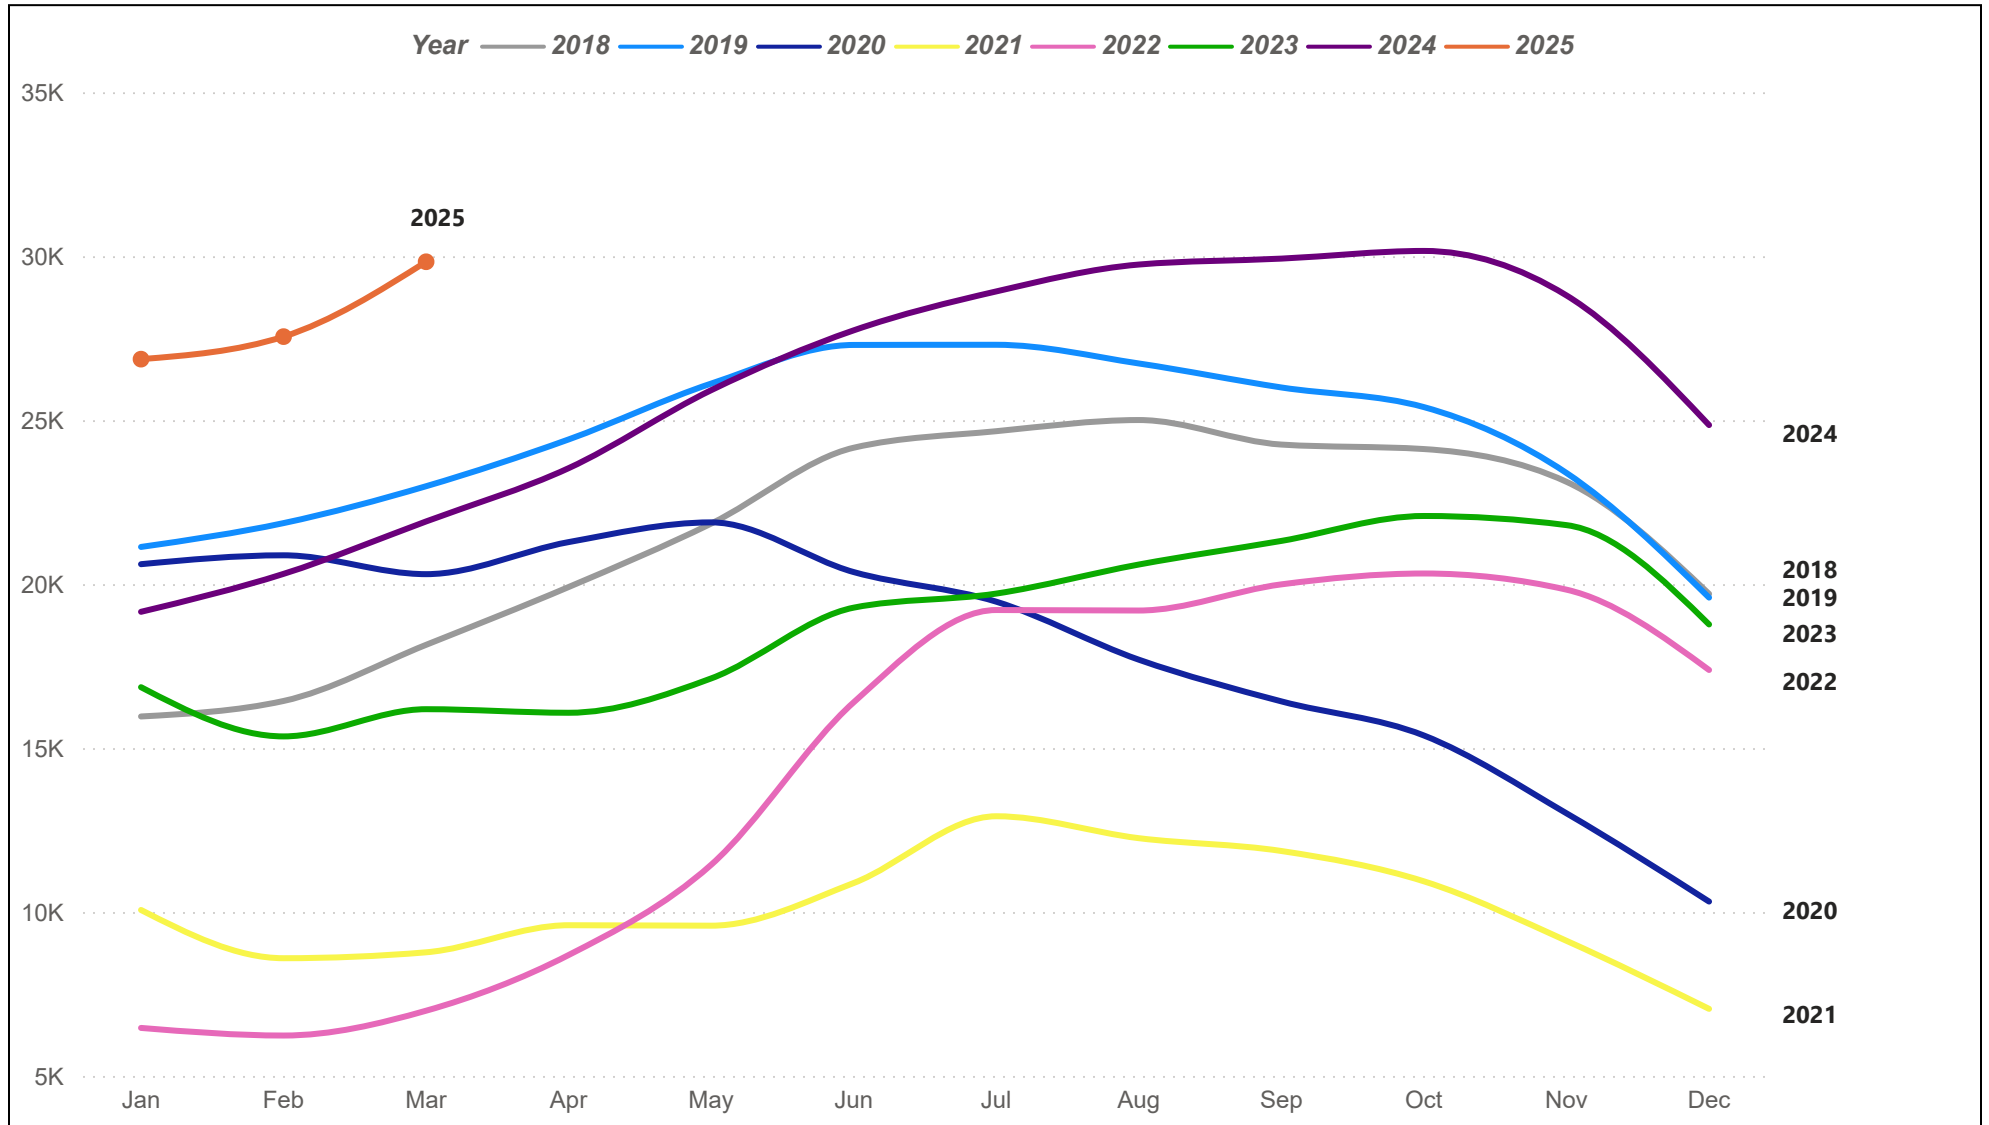

DFW MSA Active Listings

The DFW MSA (Metropolitan Statistical Area) consists of Collin, Dallas, Denton, Ellis, Hunt, Kaufman, Rockwall, Hood, Johnson, Parker, Somervell, Tarrant, and Wise counties.