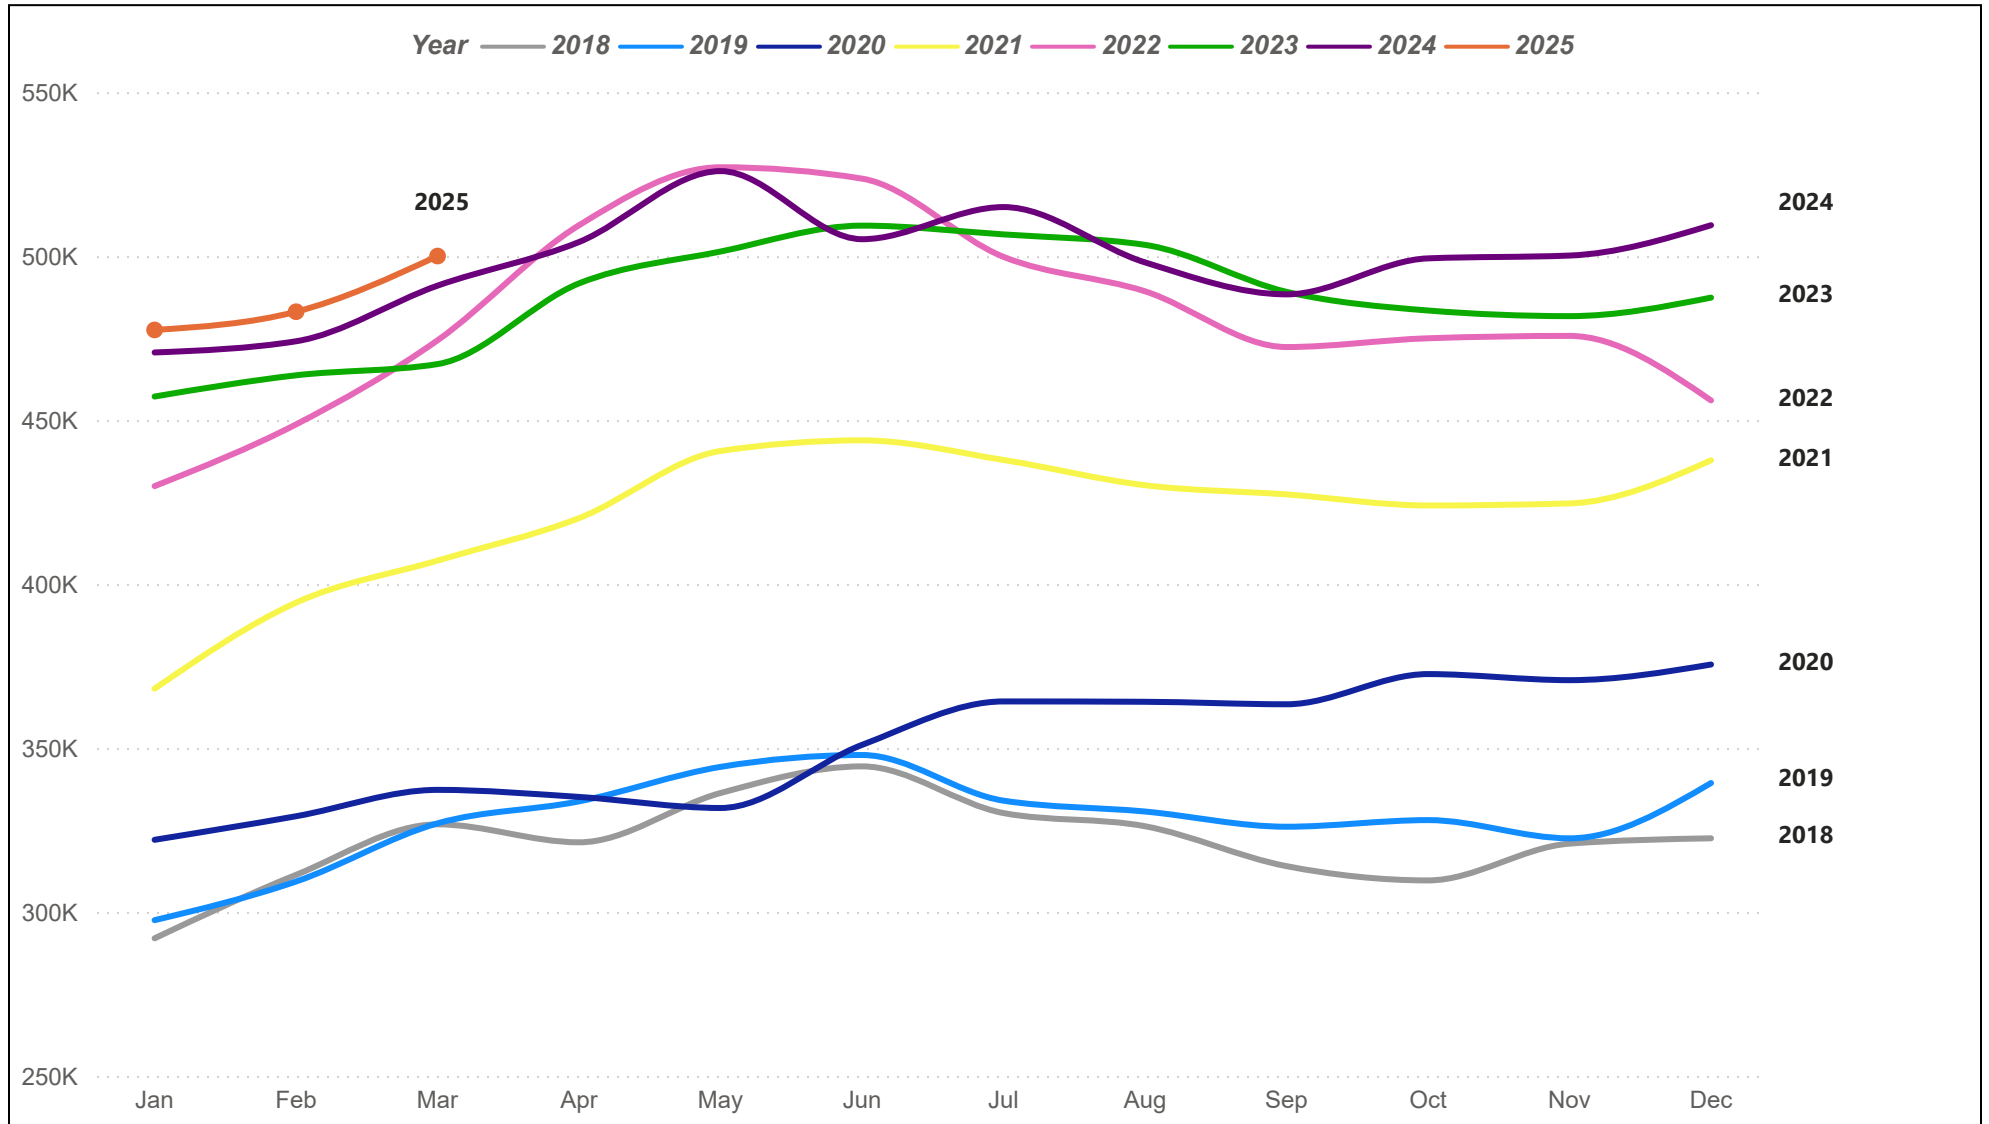

DFW MSA Residential Sales

The DFW MSA (Metropolitan Statistical Area) consists of Collin, Dallas, Denton, Ellis, Hunt, Kaufman, Rockwall, Hood, Johnson, Parker, Somervell, Tarrant, and Wise counties.

DFW MSA Average Sales Price

The DFW MSA (Metropolitan Statistical Area) consists of Collin, Dallas, Denton, Ellis, Hunt, Kaufman, Rockwall, Hood, Johnson, Parker, Somervell, Tarrant, and Wise counties.

DFW MSA Median Sales Price

The DFW MSA (Metropolitan Statistical Area) consists of Collin, Dallas, Denton, Ellis, Hunt, Kaufman, Rockwall, Hood, Johnson, Parker, Somervell, Tarrant, and Wise counties.

DFW MSA Residential Sales Volume

The DFW MSA (Metropolitan Statistical Area) consists of Collin, Dallas, Denton, Ellis, Hunt, Kaufman, Rockwall, Hood, Johnson, Parker, Somervell, Tarrant, and Wise counties.

DFW MSA Months of Inventory

The DFW MSA (Metropolitan Statistical Area) consists of Collin, Dallas, Denton, Ellis, Hunt, Kaufman, Rockwall, Hood, Johnson, Parker, Somervell, Tarrant, and Wise counties.