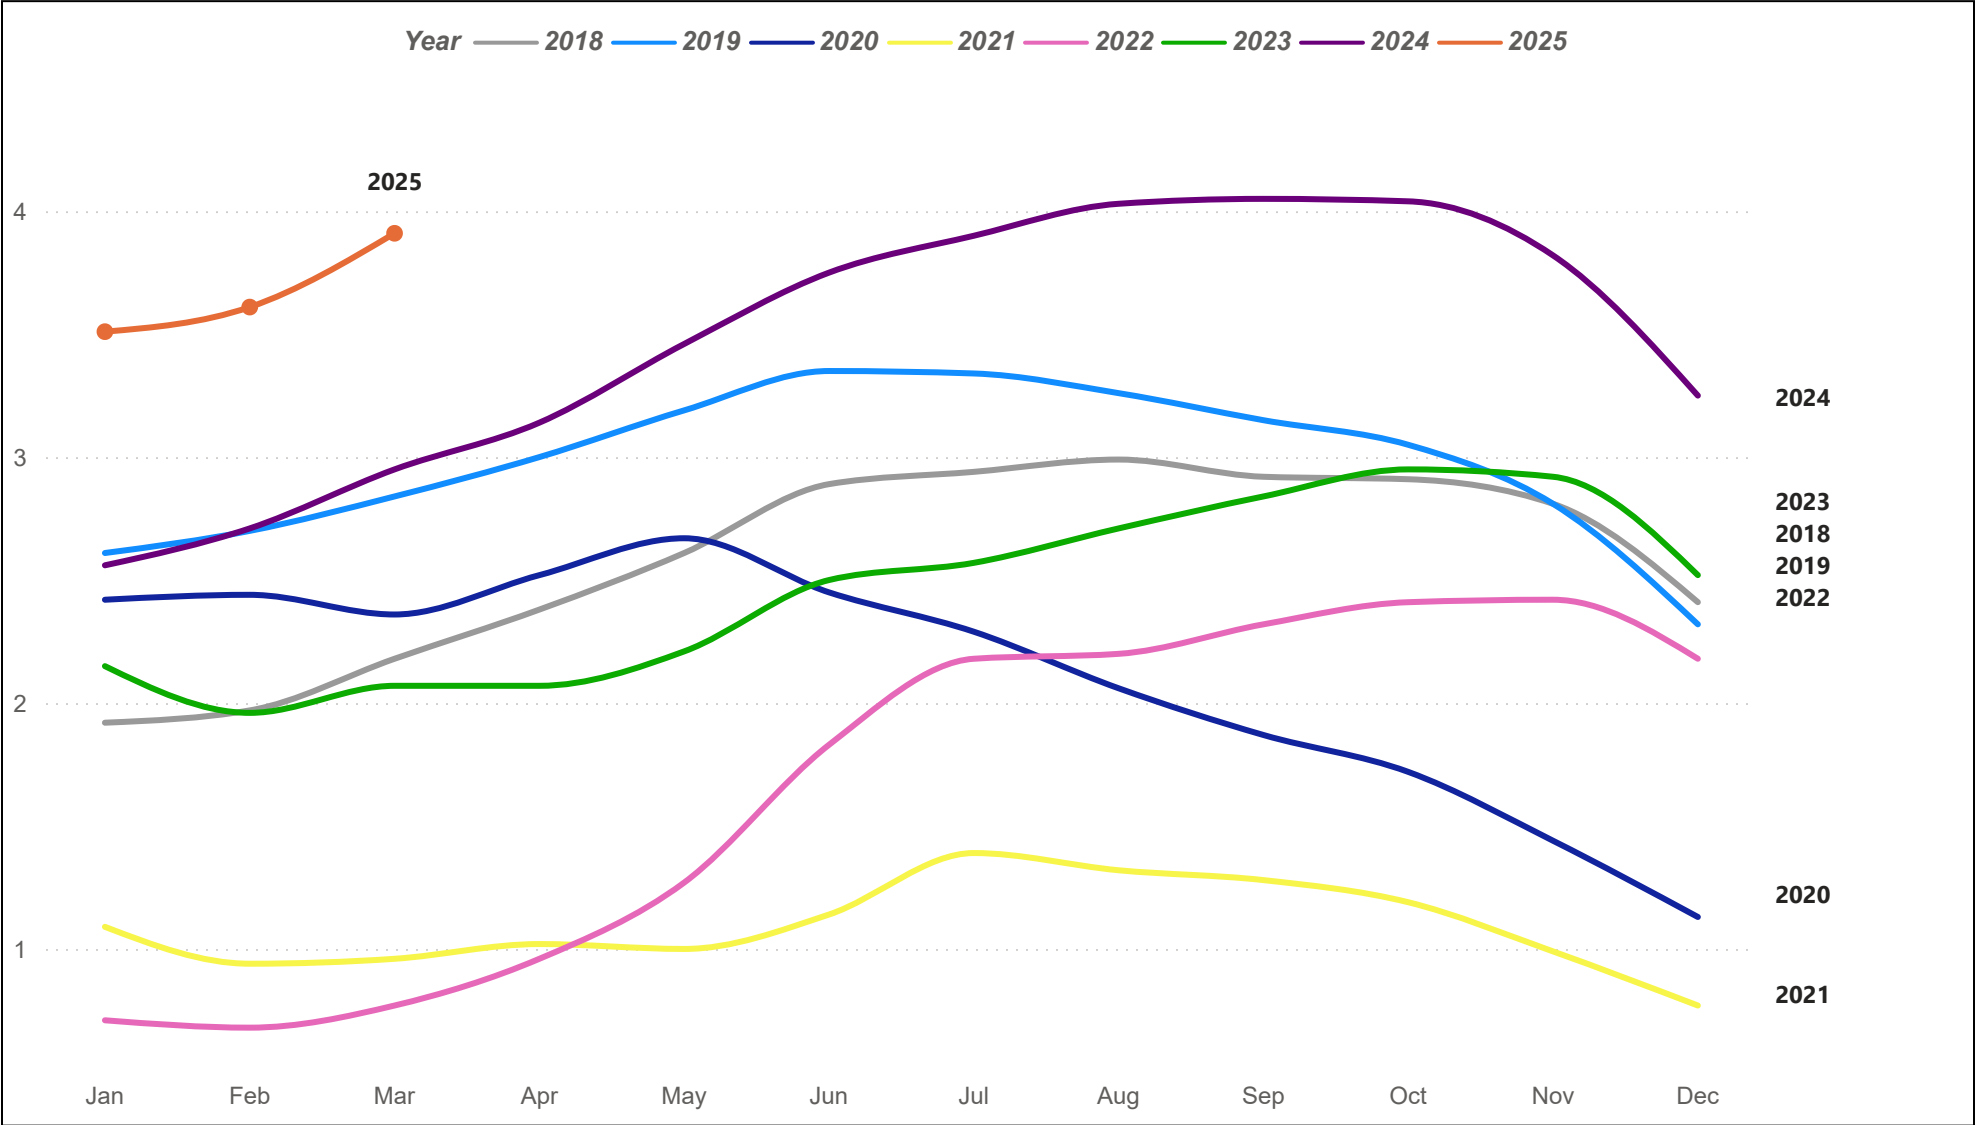

DFW MSA Months of Inventory

The DFW MSA (Metropolitan Statistical Area) consists of Collin, Dallas, Denton, Ellis, Hunt, Kaufman, Rockwall, Hood, Johnson, Parker, Somervell, Tarrant, and Wise counties.