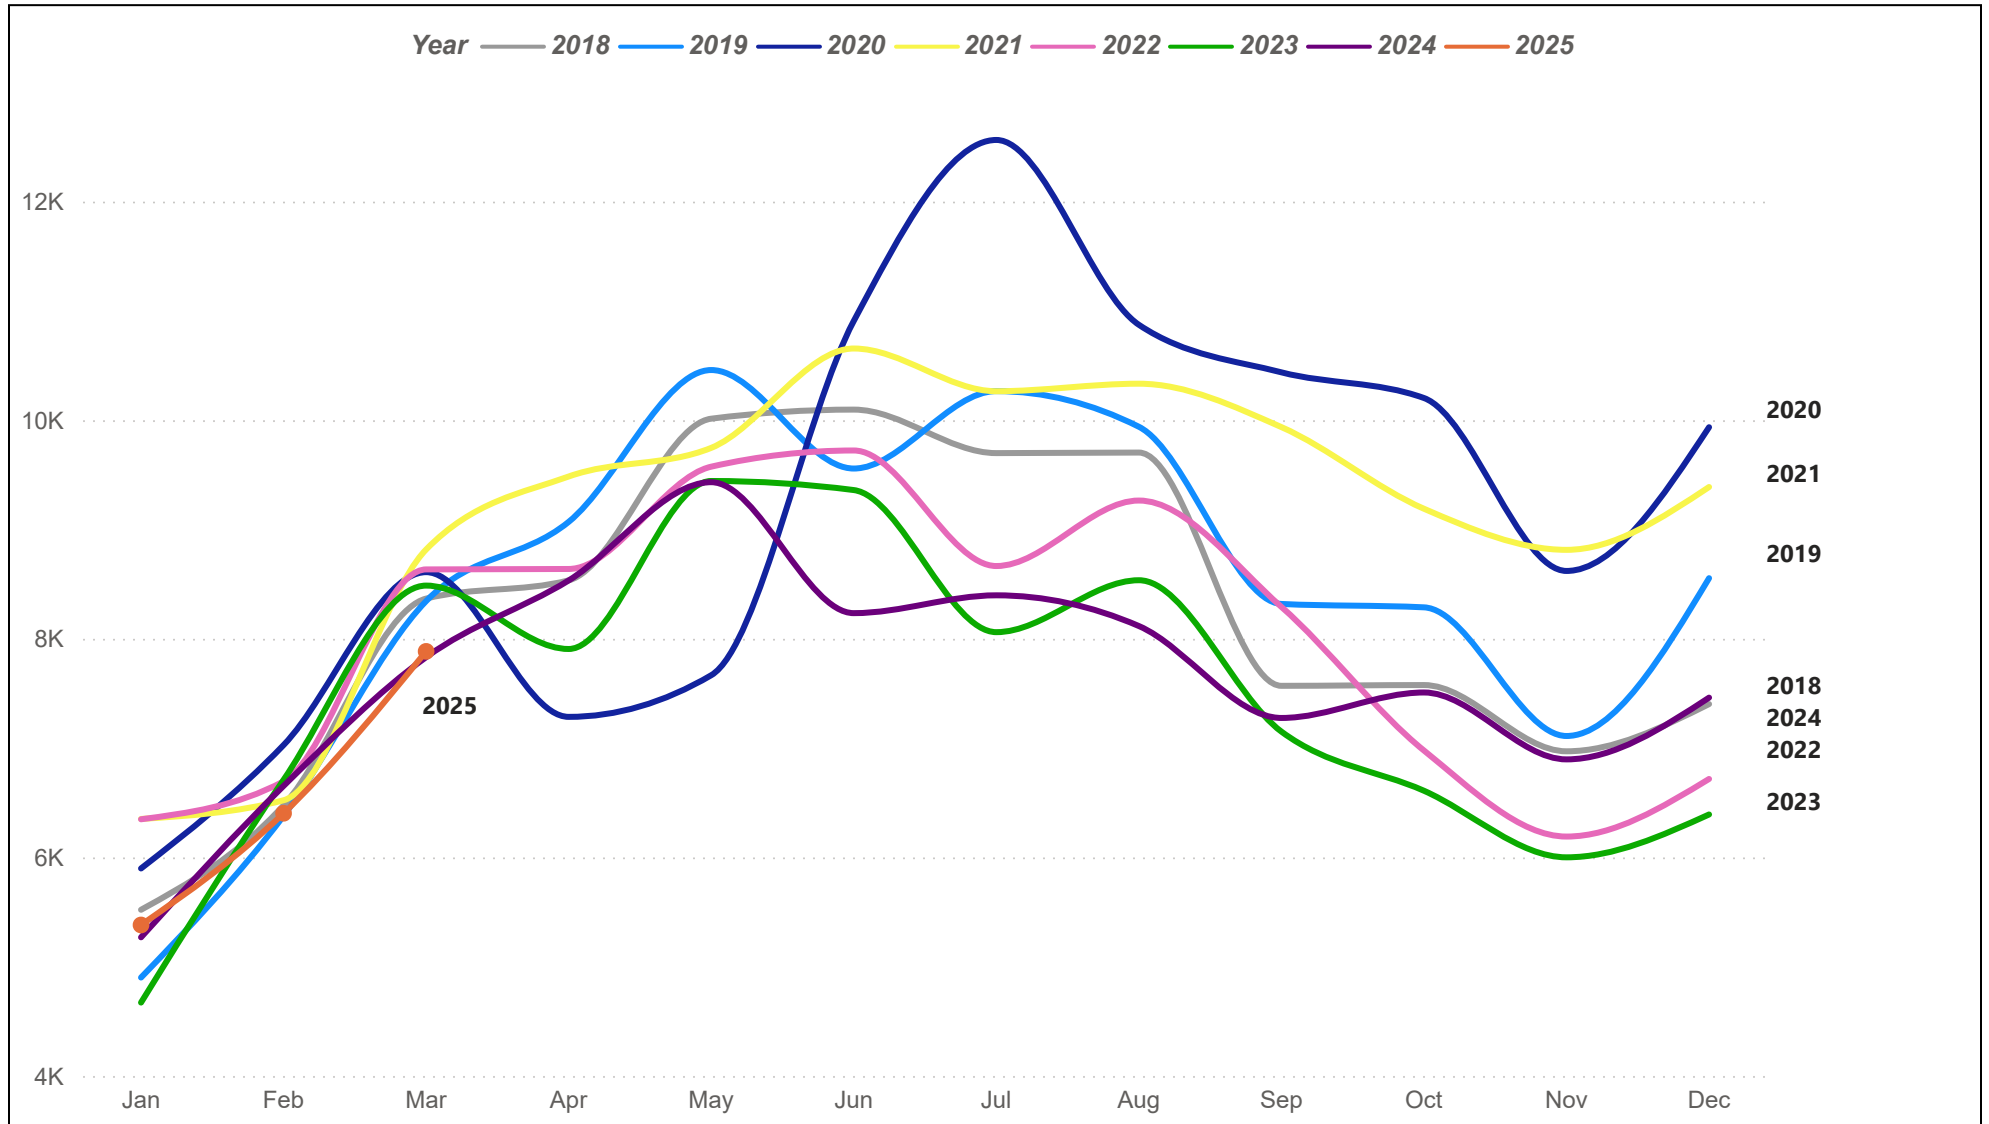

DFW MSA Residential Sales

The DFW MSA (Metropolitan Statistical Area) consists of Collin, Dallas, Denton, Ellis, Hunt, Kaufman, Rockwall, Hood, Johnson, Parker, Somervell, Tarrant, and Wise counties.

DFW MSA Average Sales Price

The DFW MSA (Metropolitan Statistical Area) consists of Collin, Dallas, Denton, Ellis, Hunt, Kaufman, Rockwall, Hood, Johnson, Parker, Somervell, Tarrant, and Wise counties.

DFW MSA Median Sales Price

The DFW MSA (Metropolitan Statistical Area) consists of Collin, Dallas, Denton, Ellis, Hunt, Kaufman, Rockwall, Hood, Johnson, Parker, Somervell, Tarrant, and Wise counties.

DFW MSA Residential Sales Volume

The DFW MSA (Metropolitan Statistical Area) consists of Collin, Dallas, Denton, Ellis, Hunt, Kaufman, Rockwall, Hood, Johnson, Parker, Somervell, Tarrant, and Wise counties.

DFW MSA Months of Inventory

The DFW MSA (Metropolitan Statistical Area) consists of Collin, Dallas, Denton, Ellis, Hunt, Kaufman, Rockwall, Hood, Johnson, Parker, Somervell, Tarrant, and Wise counties.