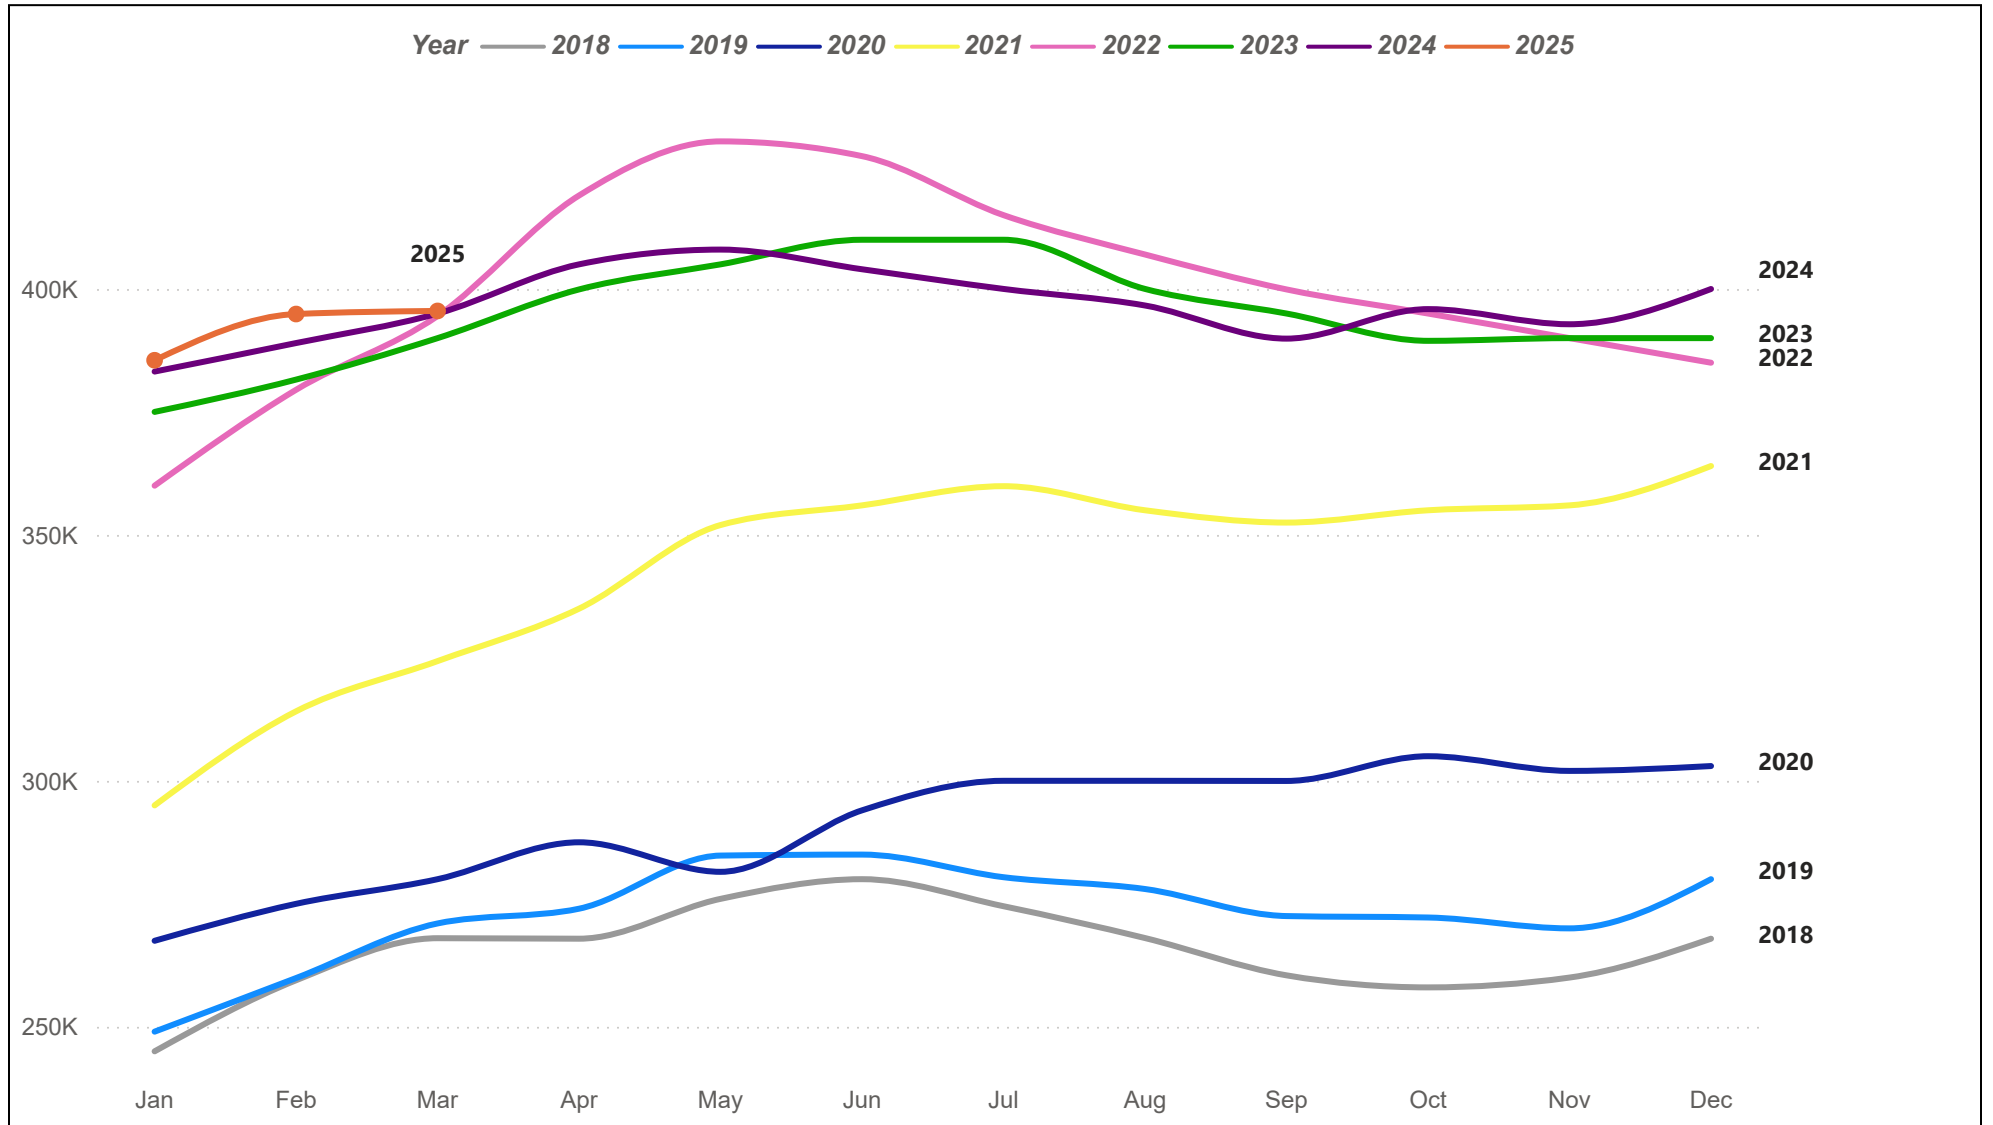

DFW MSA Residential Sales

The DFW MSA (Metropolitan Statistical Area) consists of Collin, Dallas, Denton, Ellis, Hunt, Kaufman, Rockwall, Hood, Johnson, Parker, Somervell, Tarrant, and Wise counties.

DFW MSA Average Sales Price

The DFW MSA (Metropolitan Statistical Area) consists of Collin, Dallas, Denton, Ellis, Hunt, Kaufman, Rockwall, Hood, Johnson, Parker, Somervell, Tarrant, and Wise counties.

DFW MSA Median Sales Price

The DFW MSA (Metropolitan Statistical Area) consists of Collin, Dallas, Denton, Ellis, Hunt, Kaufman, Rockwall, Hood, Johnson, Parker, Somervell, Tarrant, and Wise counties.

DFW MSA Residential Sales Volume

The DFW MSA (Metropolitan Statistical Area) consists of Collin, Dallas, Denton, Ellis, Hunt, Kaufman, Rockwall, Hood, Johnson, Parker, Somervell, Tarrant, and Wise counties.

DFW MSA Months of Inventory

The DFW MSA (Metropolitan Statistical Area) consists of Collin, Dallas, Denton, Ellis, Hunt, Kaufman, Rockwall, Hood, Johnson, Parker, Somervell, Tarrant, and Wise counties.