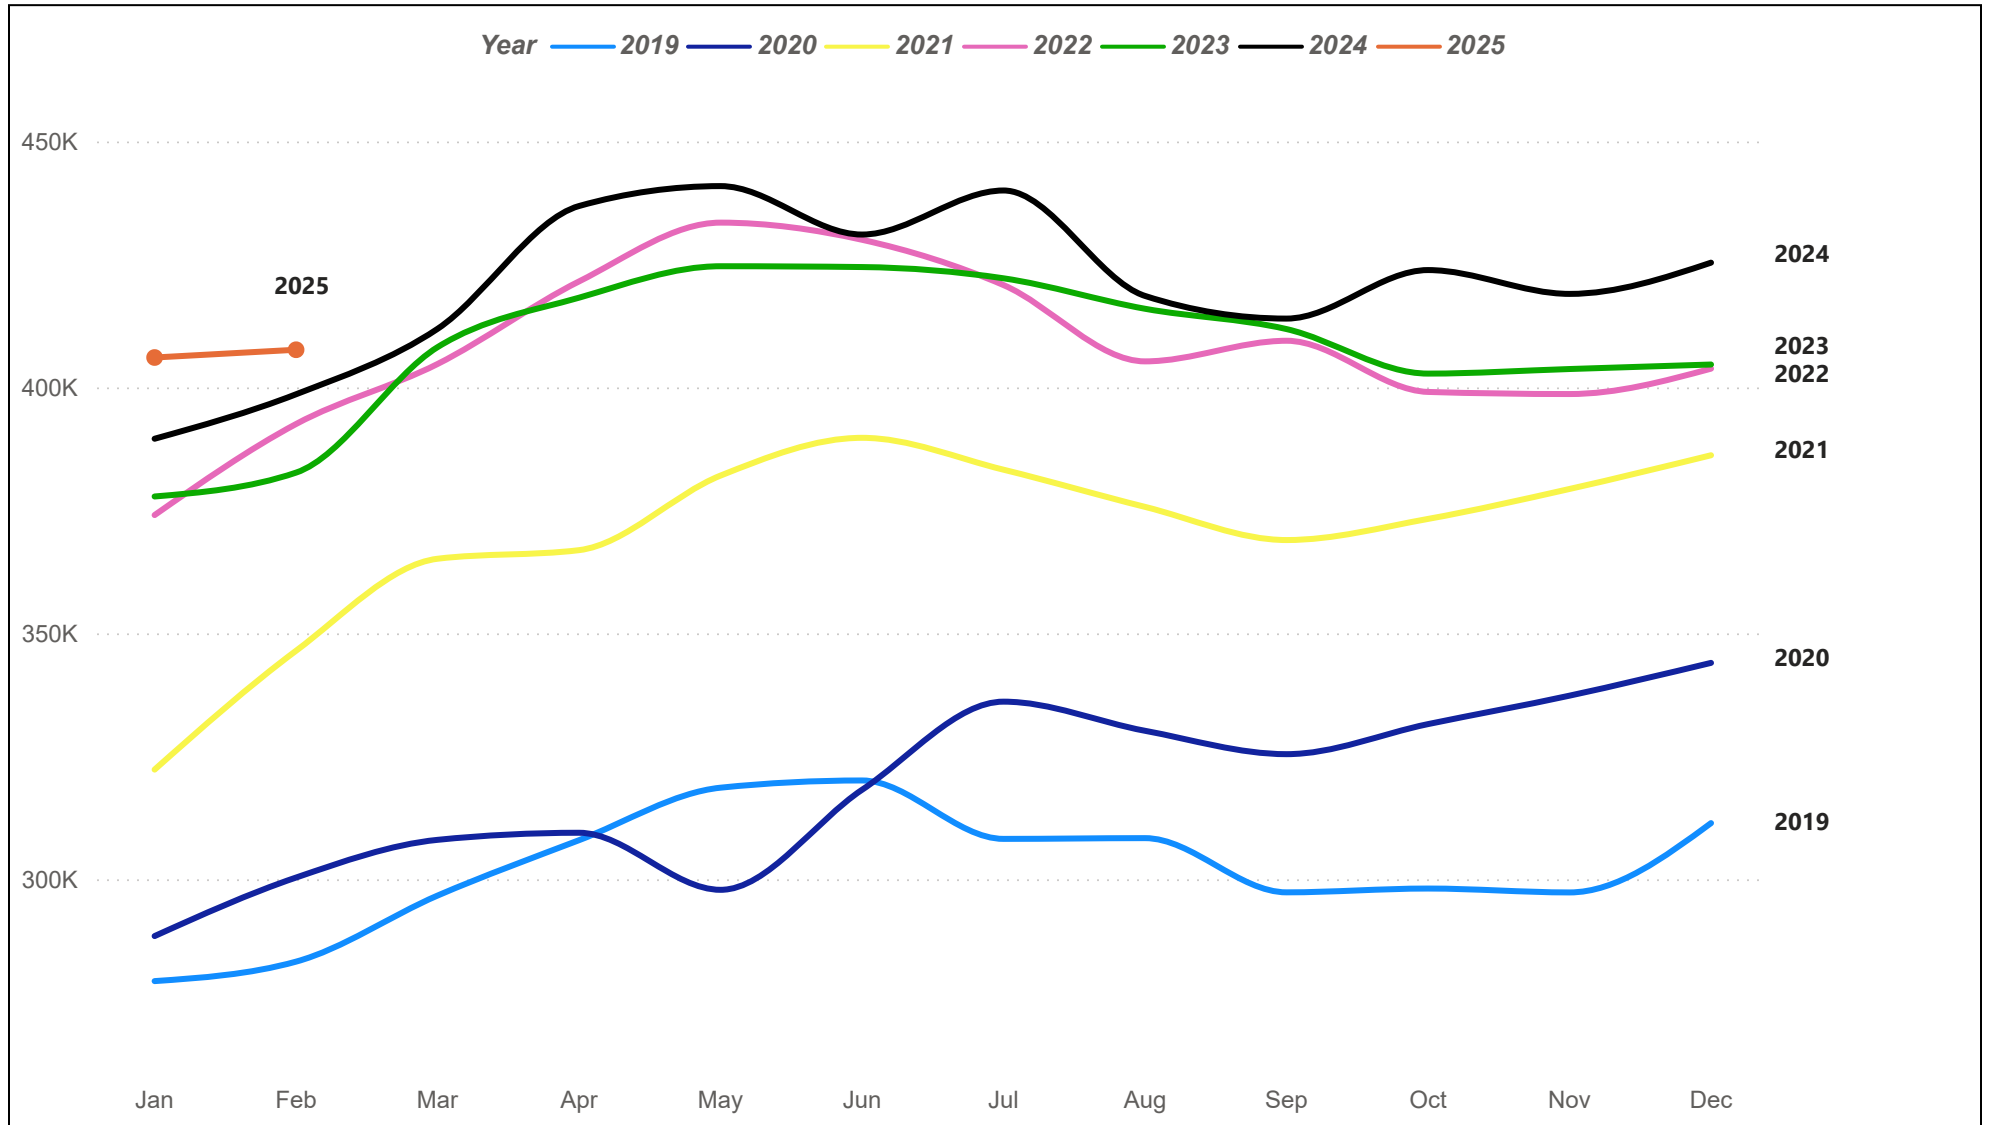

Houston MSA Residential Sales

The Houston MSA (Metropolitan Statistical Area) consists of Austin, Brazoria, Chambers, Fort Bend, Galveston, Harris, Montgomery, and Waller counties.

Houston MSA Average Sales Price

The Houston MSA (Metropolitan Statistical Area) consists of Austin, Brazoria, Chambers, Fort Bend, Galveston, Harris, Montgomery, and Waller counties.

Houston MSA Median Sales Price

The Houston MSA (Metropolitan Statistical Area) consists of Austin, Brazoria, Chambers, Fort Bend, Galveston, Harris, Montgomery, and Waller counties.

Houston MSA Residential Sales Volume

The Houston MSA (Metropolitan Statistical Area) consists of Austin, Brazoria, Chambers, Fort Bend, Galveston, Harris, Montgomery, and Waller counties.

Houston MSA Months of Inventory