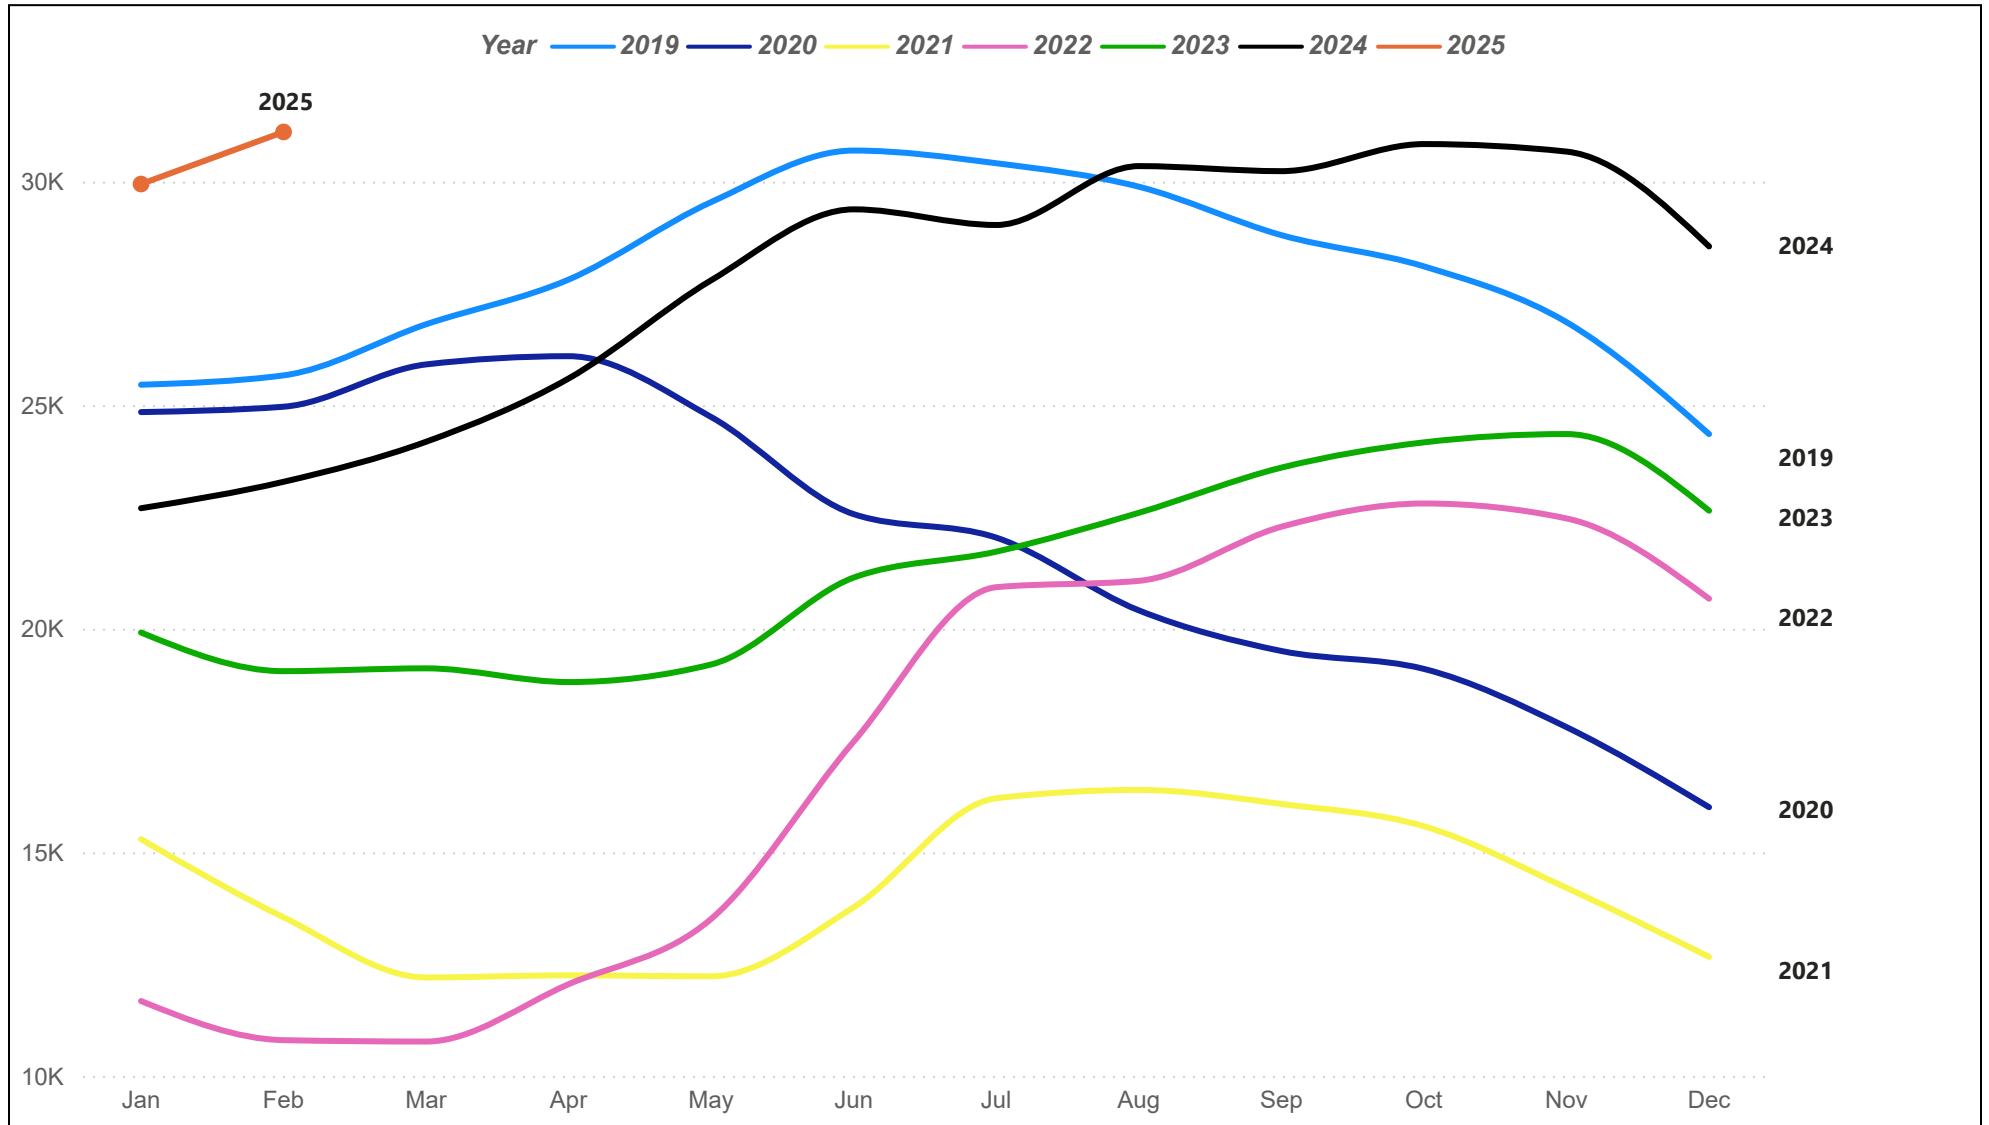

Houston MSA Residential Sales

The Houston MSA (Metropolitan Statistical Area) consists of Austin, Brazoria, Chambers, Fort Bend, Galveston, Harris, Montgomery, and Waller counties.

Houston MSA Average Sales Price

The Houston MSA (Metropolitan Statistical Area) consists of Austin, Brazoria, Chambers, Fort Bend, Galveston, Harris, Montgomery, and Waller counties.

Houston MSA Median Sales Price

The Houston MSA (Metropolitan Statistical Area) consists of Austin, Brazoria, Chambers, Fort Bend, Galveston, Harris, Montgomery, and Waller counties.

Houston MSA Residential Sales Volume

The Houston MSA (Metropolitan Statistical Area) consists of Austin, Brazoria, Chambers, Fort Bend, Galveston, Harris, Montgomery, and Waller counties.

Houston MSA Months of Inventory

The Houston MSA (Metropolitan Statistical Area) consists of Austin, Brazoria, Chambers, Fort Bend, Galveston, Harris, Montgomery, and Waller counties.

Houston MSA Active Listings

The Houston MSA (Metropolitan Statistical Area) consists of Austin, Brazoria, Chambers, Fort Bend, Galveston, Harris, Montgomery, and Waller counties.