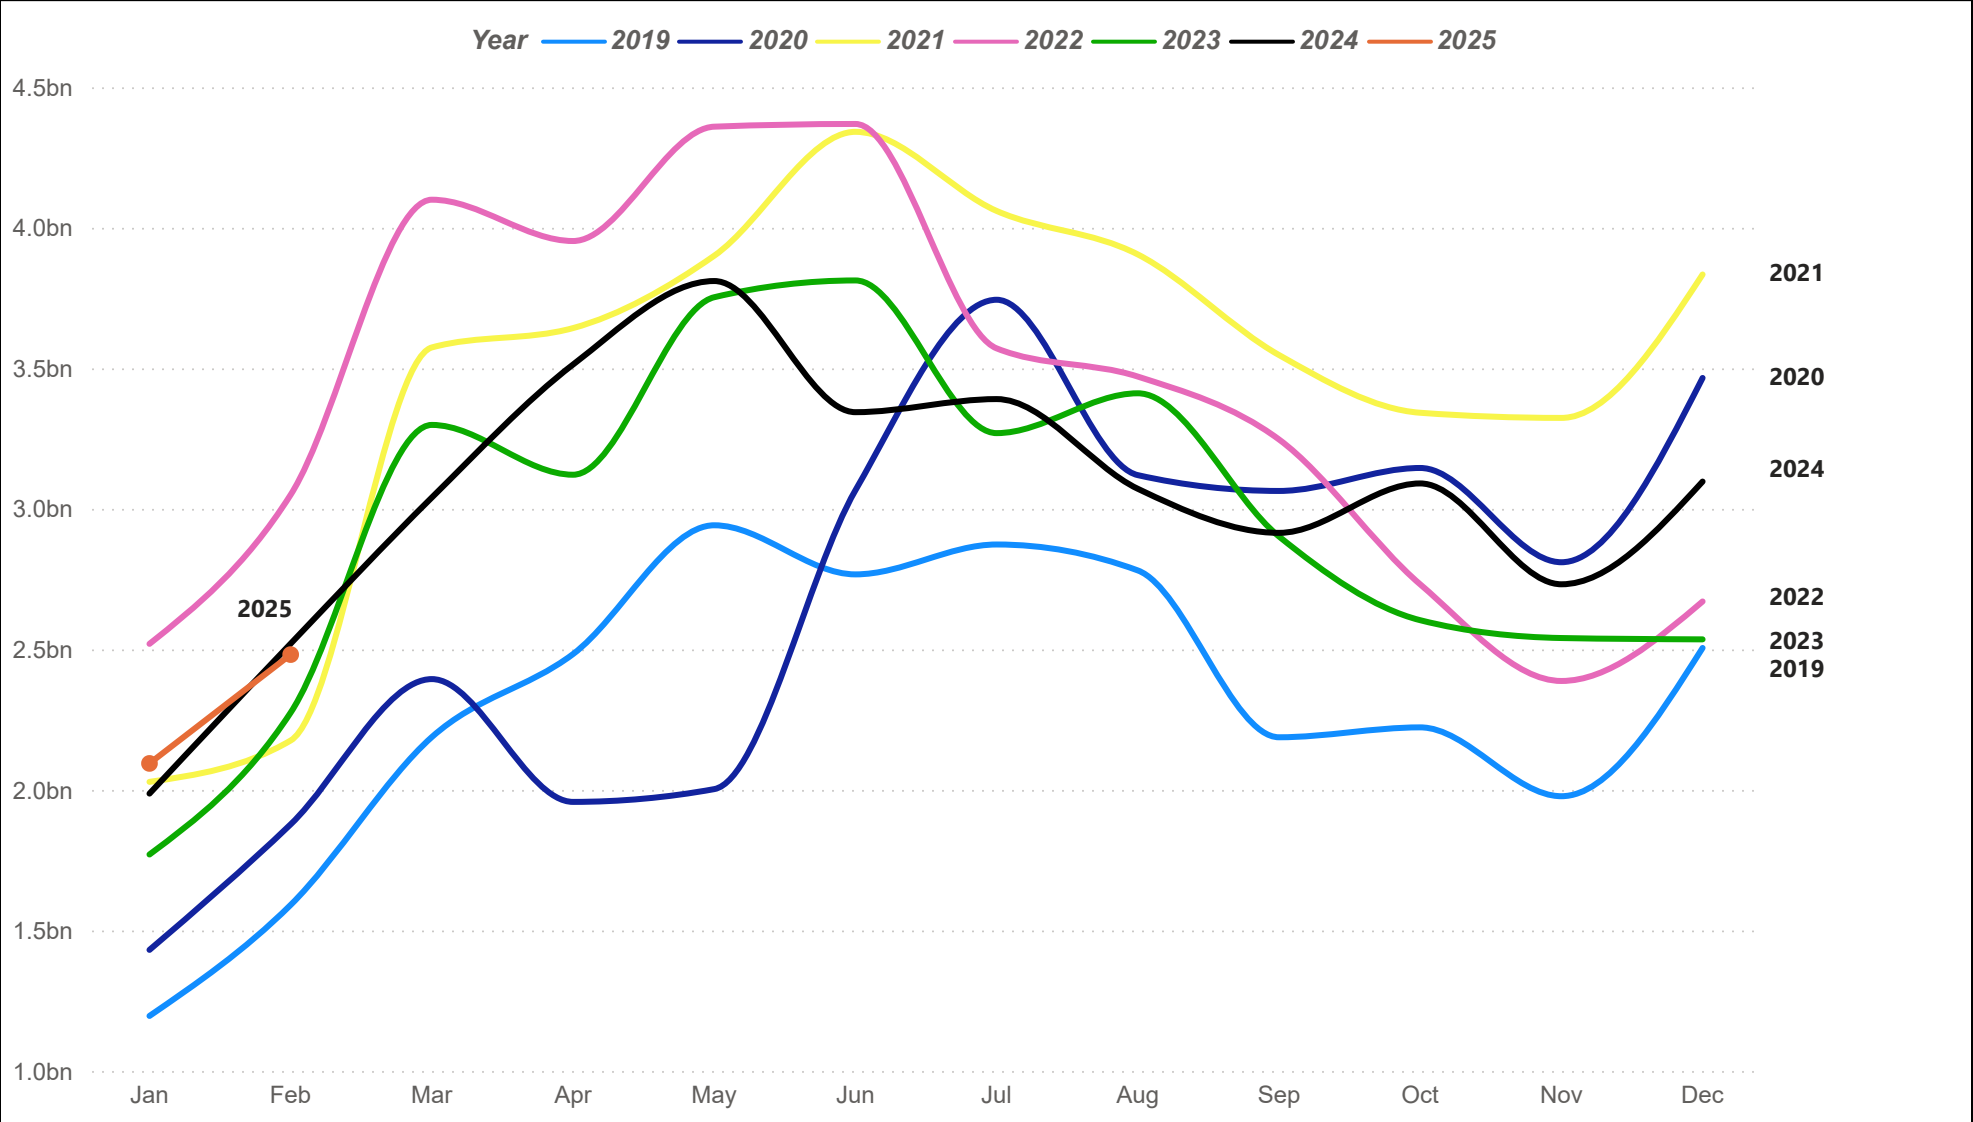

Houston MSA Residential Sales

The Houston MSA (Metropolitan Statistical Area) consists of Austin, Brazoria, Chambers, Fort Bend, Galveston, Harris, Montgomery, and Waller counties.

Houston MSA Average Sales Price

The Houston MSA (Metropolitan Statistical Area) consists of Austin, Brazoria, Chambers, Fort Bend, Galveston, Harris, Montgomery, and Waller counties.

Houston MSA Median Sales Price

The Houston MSA (Metropolitan Statistical Area) consists of Austin, Brazoria, Chambers, Fort Bend, Galveston, Harris, Montgomery, and Waller counties.

Houston MSA Residential Sales Volume

The Houston MSA (Metropolitan Statistical Area) consists of Austin, Brazoria, Chambers, Fort Bend, Galveston, Harris, Montgomery, and Waller counties.

Houston MSA Months of Inventory