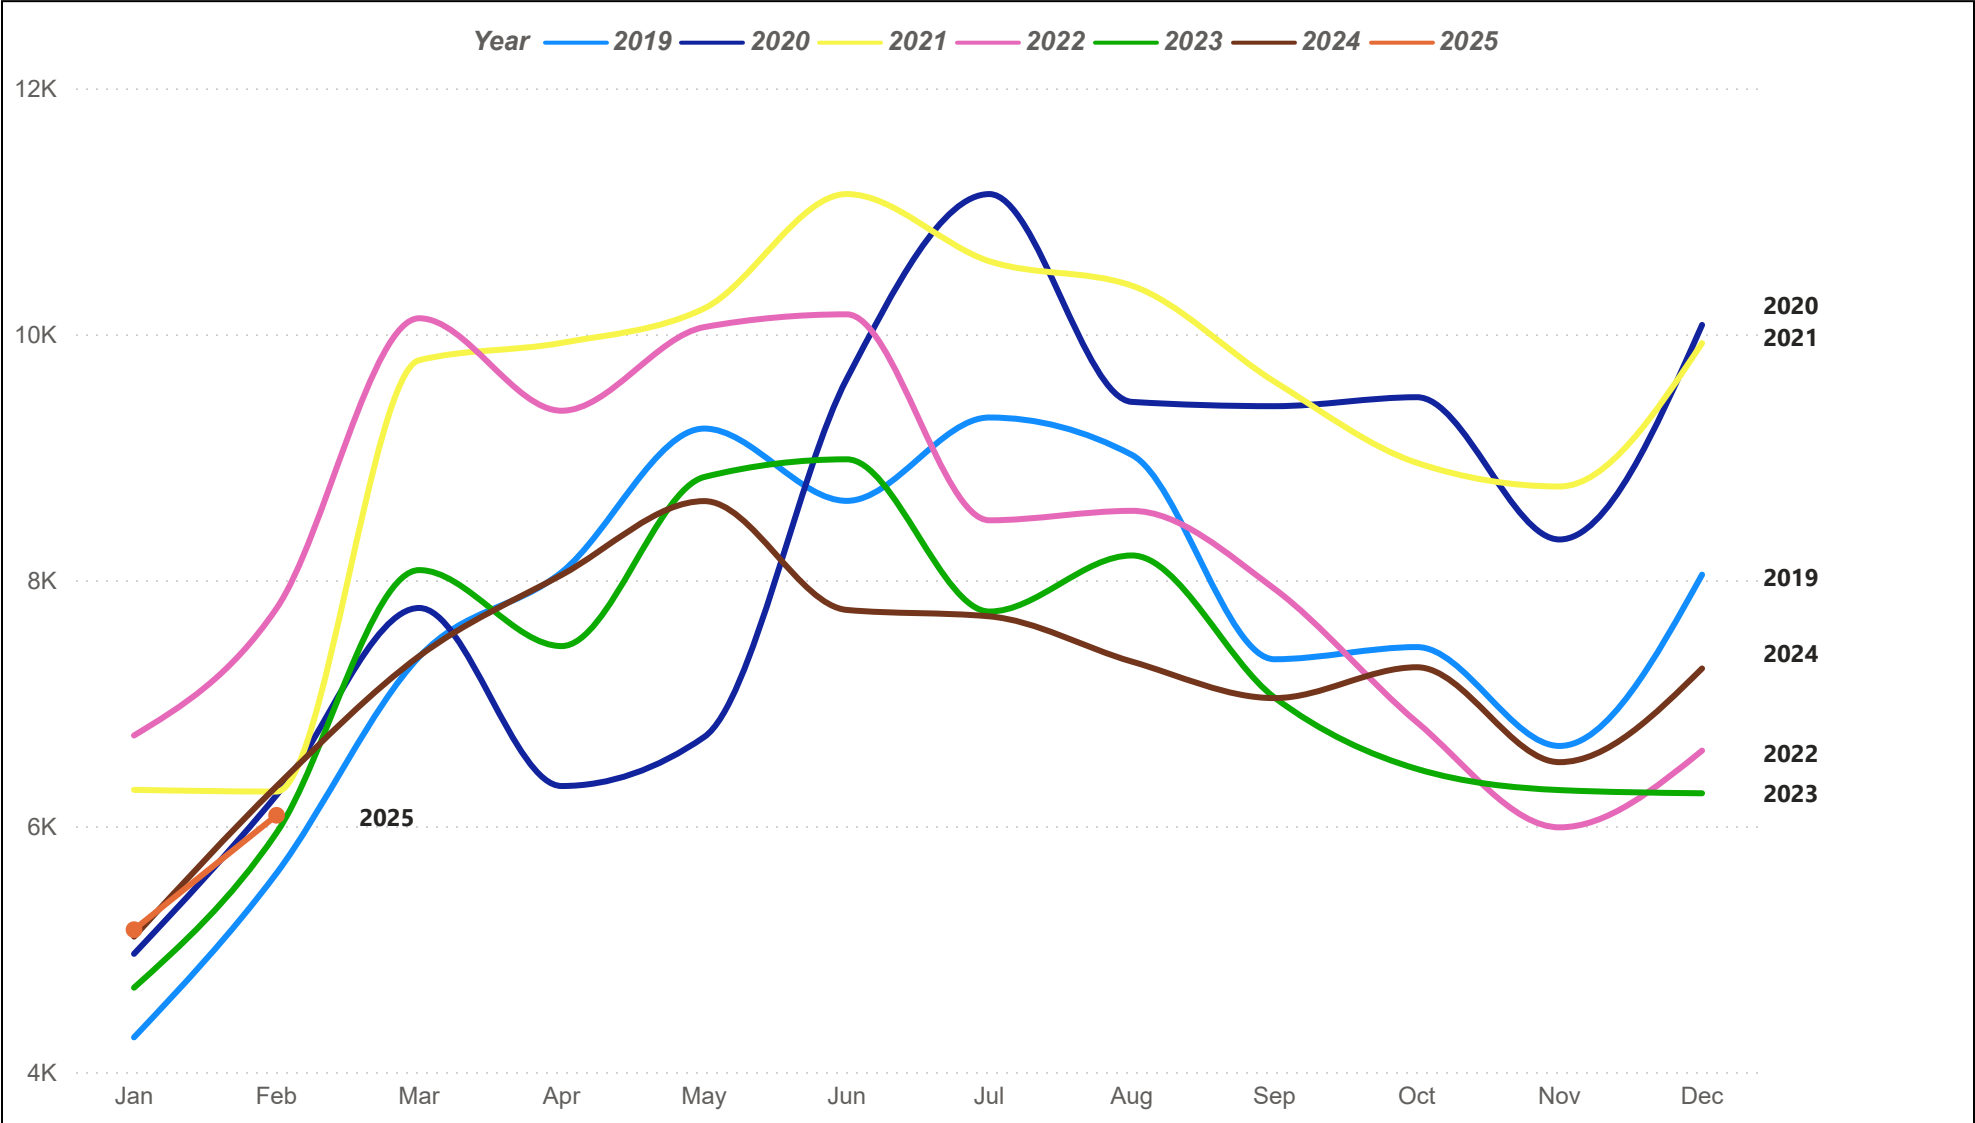

Houston MSA Residential Sales

The Houston MSA (Metropolitan Statistical Area) consists of Austin, Brazoria, Chambers, Fort Bend, Galveston, Harris, Montgomery, and Waller counties.

Houston MSA Average Sales Price

The Houston MSA (Metropolitan Statistical Area) consists of Austin, Brazoria, Chambers, Fort Bend, Galveston, Harris, Montgomery, and Waller counties.

Houston MSA Median Sales Price

The Houston MSA (Metropolitan Statistical Area) consists of Austin, Brazoria, Chambers, Fort Bend, Galveston, Harris, Montgomery, and Waller counties.

Houston MSA Residential Sales Volume

The Houston MSA (Metropolitan Statistical Area) consists of Austin, Brazoria, Chambers, Fort Bend, Galveston, Harris, Montgomery, and Waller counties.

Houston MSA Months of Inventory