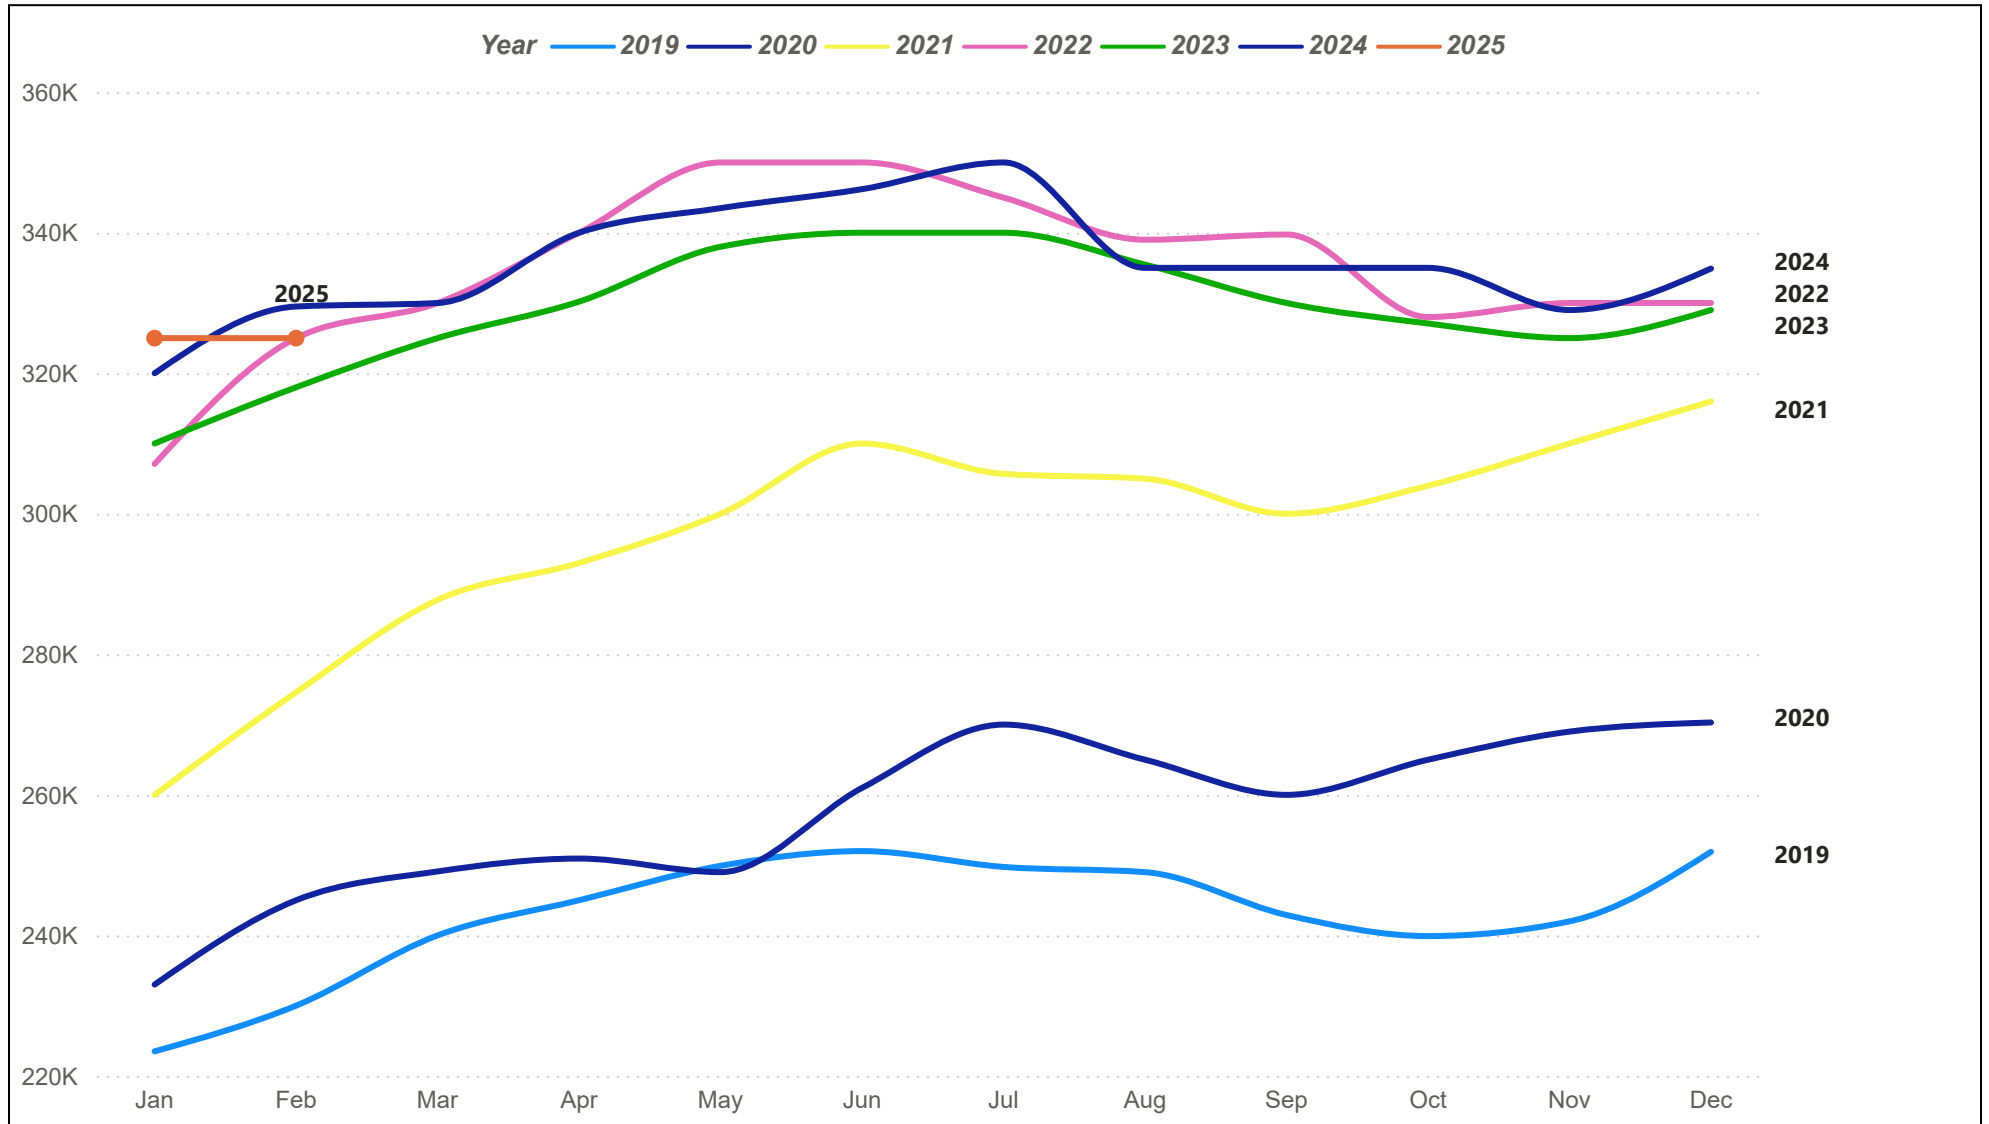

Houston MSA Residential Sales

The Houston MSA (Metropolitan Statistical Area) consists of Austin, Brazoria, Chambers, Fort Bend, Galveston, Harris, Montgomery, and Waller counties.

Houston MSA Average Sales Price

The Houston MSA (Metropolitan Statistical Area) consists of Austin, Brazoria, Chambers, Fort Bend, Galveston, Harris, Montgomery, and Waller counties.

Houston MSA Median Sales Price

The Houston MSA (Metropolitan Statistical Area) consists of Austin, Brazoria, Chambers, Fort Bend, Galveston, Harris, Montgomery, and Waller counties.

Houston MSA Residential Sales Volume

The Houston MSA (Metropolitan Statistical Area) consists of Austin, Brazoria, Chambers, Fort Bend, Galveston, Harris, Montgomery, and Waller counties.

Houston MSA Months of Inventory