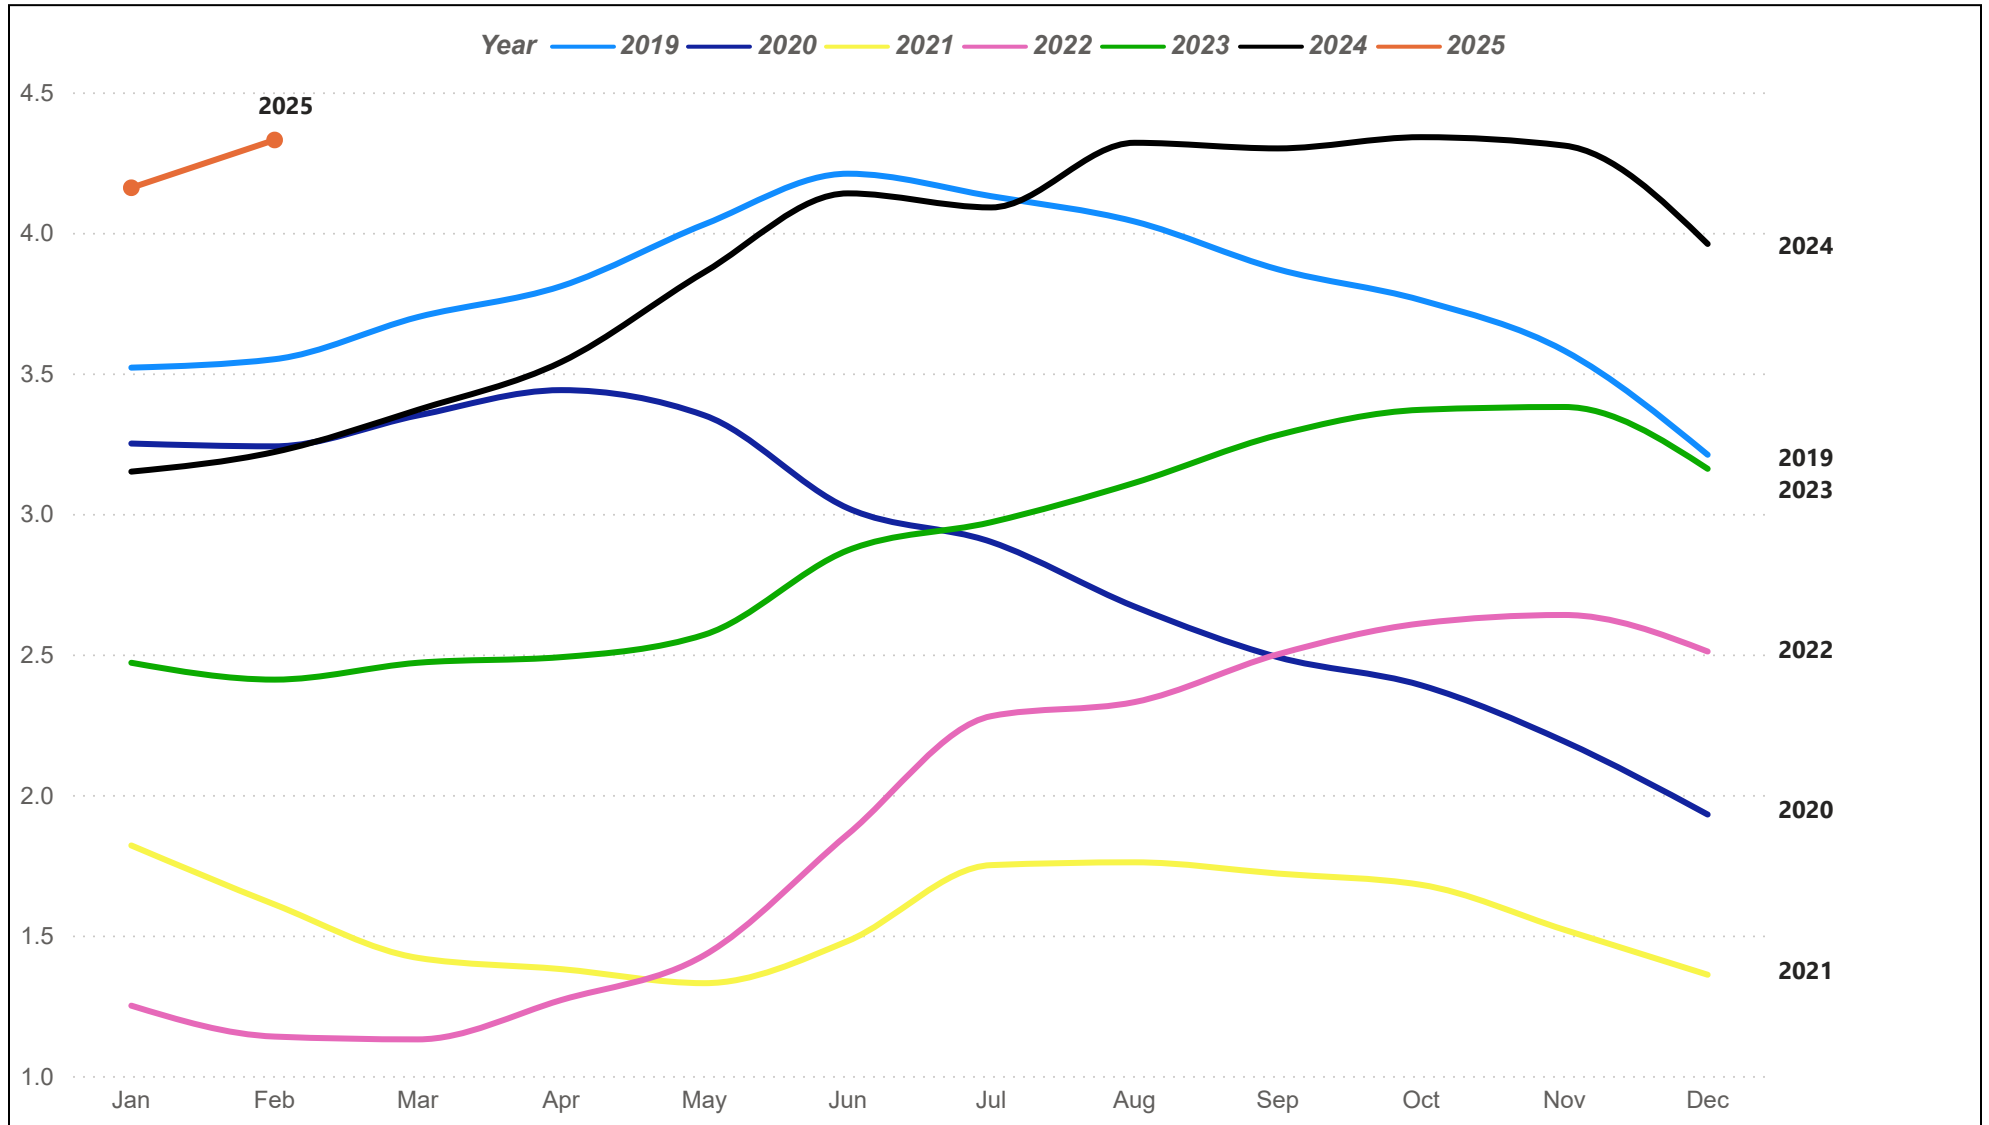

Houston MSA Residential Sales

The Houston MSA (Metropolitan Statistical Area) consists of Austin, Brazoria, Chambers, Fort Bend, Galveston, Harris, Montgomery, and Waller counties.

Houston MSA Average Sales Price

The Houston MSA (Metropolitan Statistical Area) consists of Austin, Brazoria, Chambers, Fort Bend, Galveston, Harris, Montgomery, and Waller counties.

Houston MSA Median Sales Price

The Houston MSA (Metropolitan Statistical Area) consists of Austin, Brazoria, Chambers, Fort Bend, Galveston, Harris, Montgomery, and Waller counties.

Houston MSA Residential Sales Volume

The Houston MSA (Metropolitan Statistical Area) consists of Austin, Brazoria, Chambers, Fort Bend, Galveston, Harris, Montgomery, and Waller counties.

Houston MSA Months of Inventory