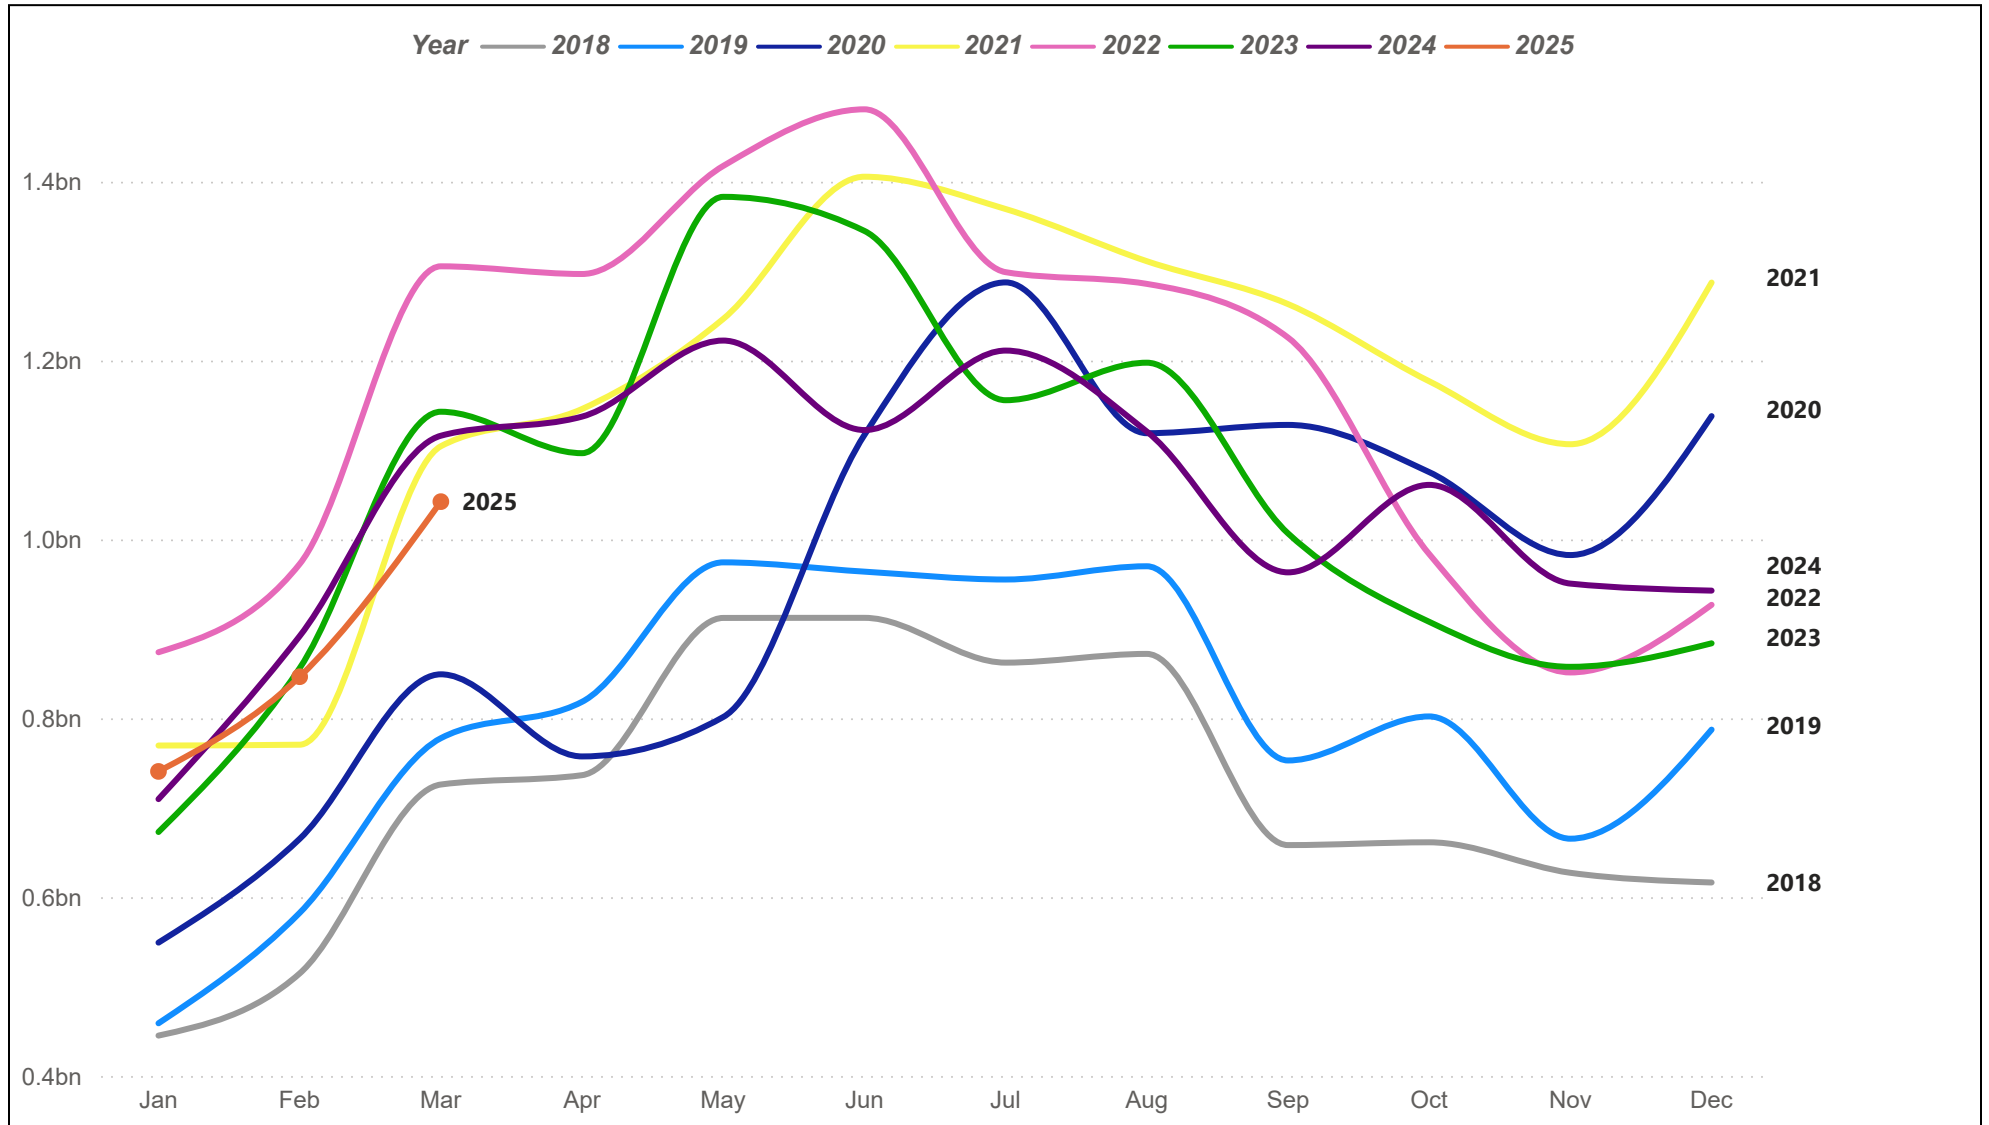

# San Antonio MSA Residential Sales

The San Antonio MSA (Metropolitan Statistical Area) consists of Atascosa, Bandera, Bexar, Comal, Guadalupe, Kendall, Medina, and Wilson counties.

# San Antonio MSA Average Sales Price

The San Antonio MSA (Metropolitan Statistical Area) consists of Atascosa, Bandera, Bexar, Comal, Guadalupe, Kendall, Medina, and Wilson counties.

# San Antonio MSA Median Sales Price

The San Antonio MSA (Metropolitan Statistical Area) consists of Atascosa, Bandera, Bexar, Comal, Guadalupe, Kendall, Medina, and Wilson counties.

# San Antonio MSA Residential Sales Volume

The San Antonio MSA (Metropolitan Statistical Area) consists of Atascosa, Bandera, Bexar, Comal, Guadalupe, Kendall, Medina, and Wilson counties.