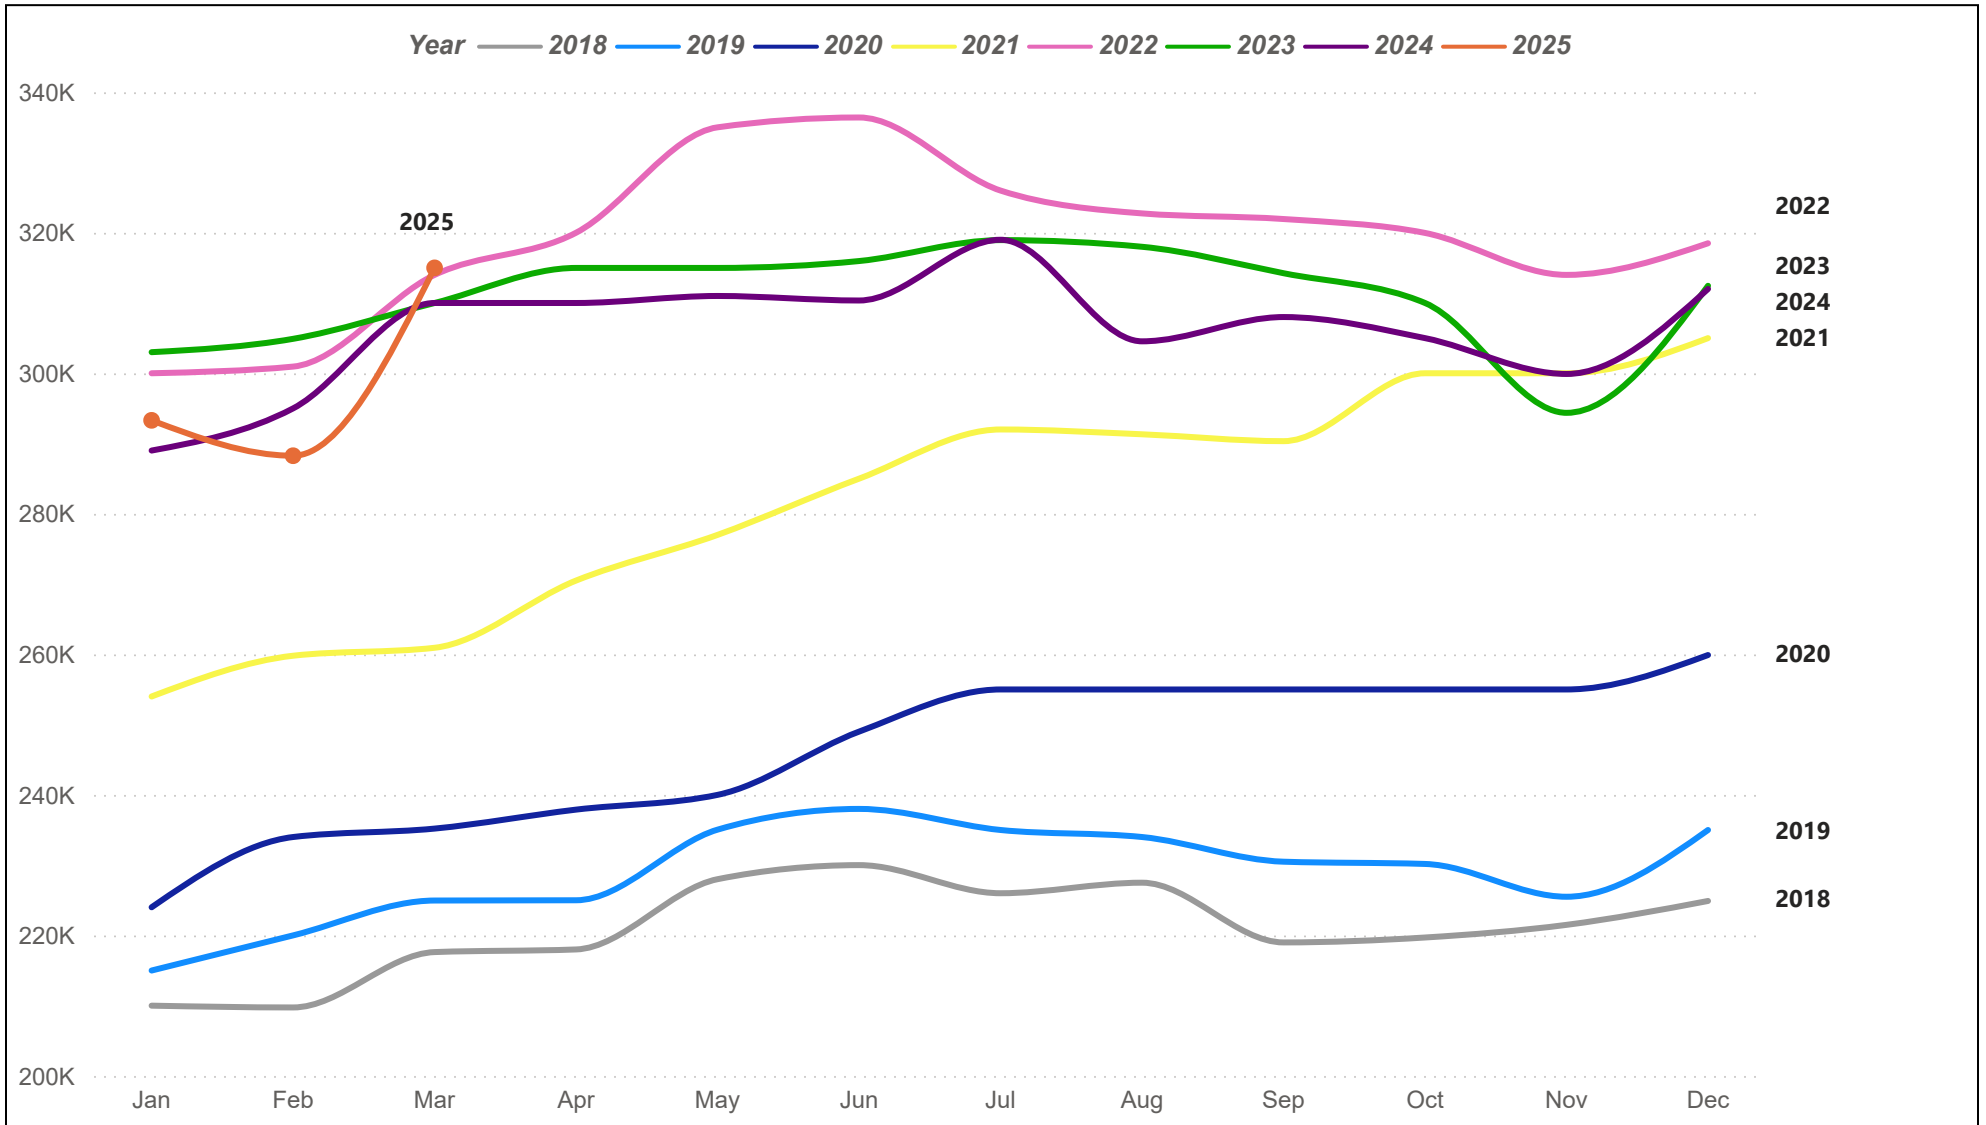

# San Antonio MSA Residential Sales

The San Antonio MSA (Metropolitan Statistical Area) consists of Atascosa, Bandera, Bexar, Comal, Guadalupe, Kendall, Medina, and Wilson counties.

# San Antonio MSA Average Sales Price

The San Antonio MSA (Metropolitan Statistical Area) consists of Atascosa, Bandera, Bexar, Comal, Guadalupe, Kendall, Medina, and Wilson counties.

# San Antonio MSA Median Sales Price

The San Antonio MSA (Metropolitan Statistical Area) consists of Atascosa, Bandera, Bexar, Comal, Guadalupe, Kendall, Medina, and Wilson counties.

# San Antonio MSA Residential Sales Volume

The San Antonio MSA (Metropolitan Statistical Area) consists of Atascosa, Bandera, Bexar, Comal, Guadalupe, Kendall, Medina, and Wilson counties.