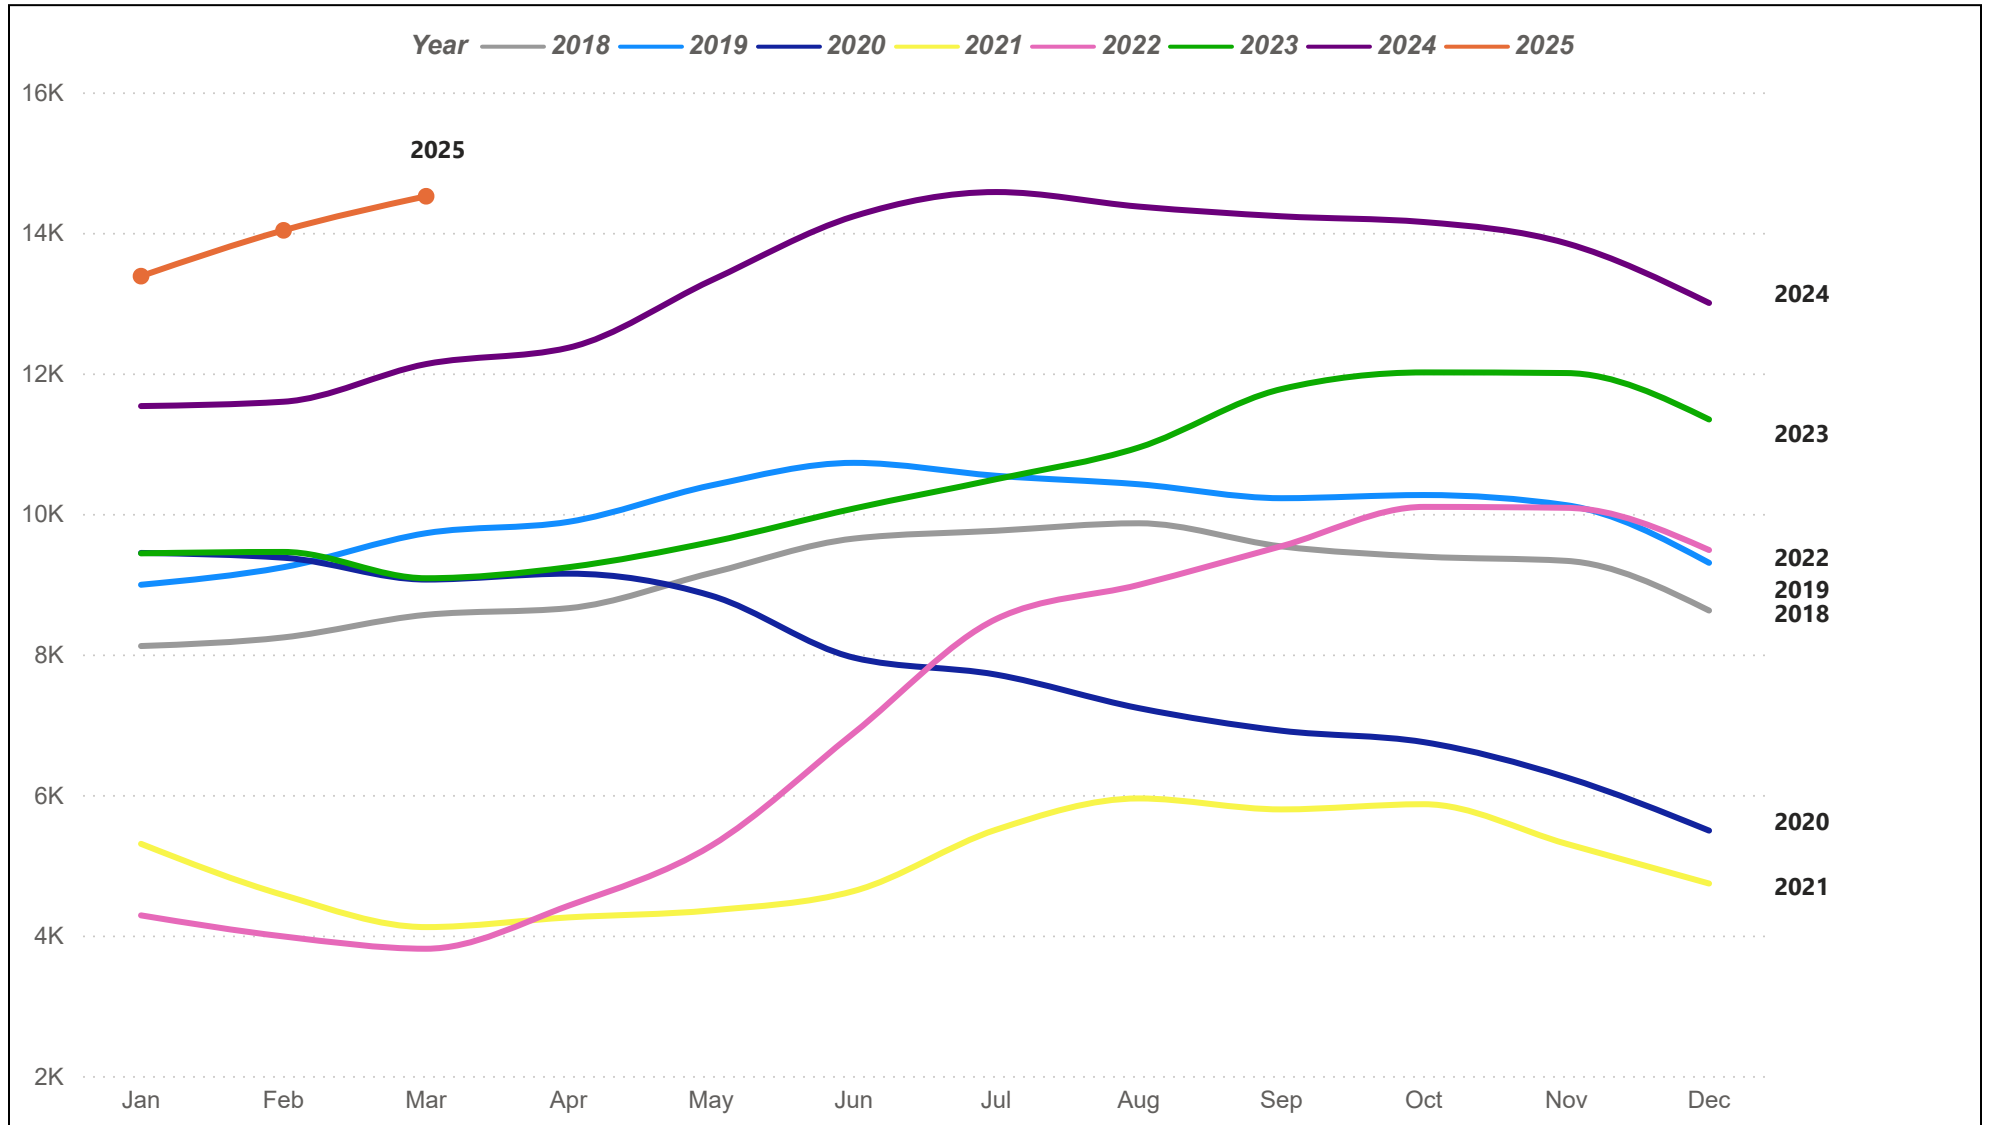

San Antonio MSA Active Listings

The San Antonio MSA (Metropolitan Statistical Area) consists of Atascosa, Bandera, Bexar, Comal, Guadalupe, Kendall, Medina, and Wilson counties.