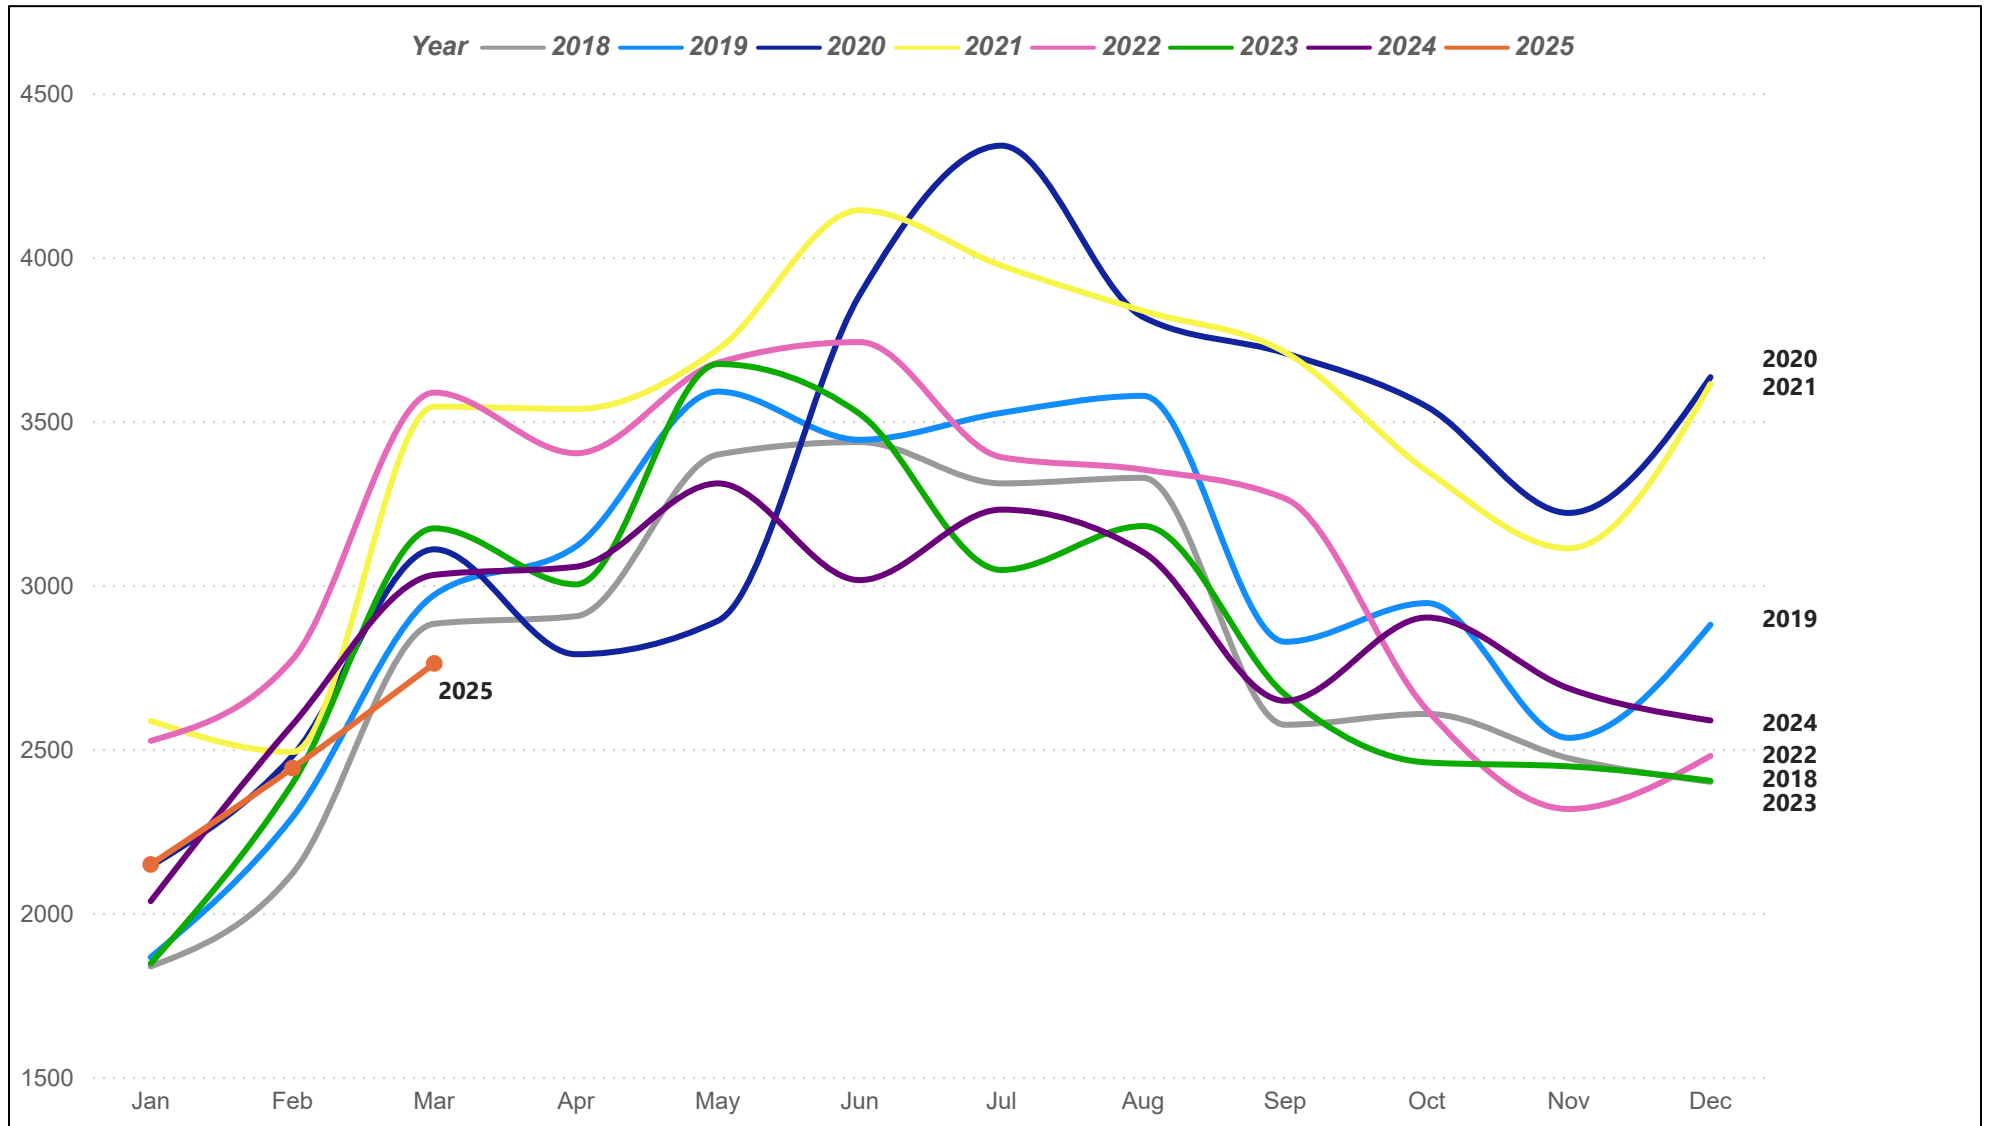

# San Antonio MSA Residential Sales

The San Antonio MSA (Metropolitan Statistical Area) consists of Atascosa, Bandera, Bexar, Comal, Guadalupe, Kendall, Medina, and Wilson counties.

# San Antonio MSA Average Sales Price

The San Antonio MSA (Metropolitan Statistical Area) consists of Atascosa, Bandera, Bexar, Comal, Guadalupe, Kendall, Medina, and Wilson counties.

# San Antonio MSA Median Sales Price

The San Antonio MSA (Metropolitan Statistical Area) consists of Atascosa, Bandera, Bexar, Comal, Guadalupe, Kendall, Medina, and Wilson counties.

# San Antonio MSA Residential Sales Volume

The San Antonio MSA (Metropolitan Statistical Area) consists of Atascosa, Bandera, Bexar, Comal, Guadalupe, Kendall, Medina, and Wilson counties.