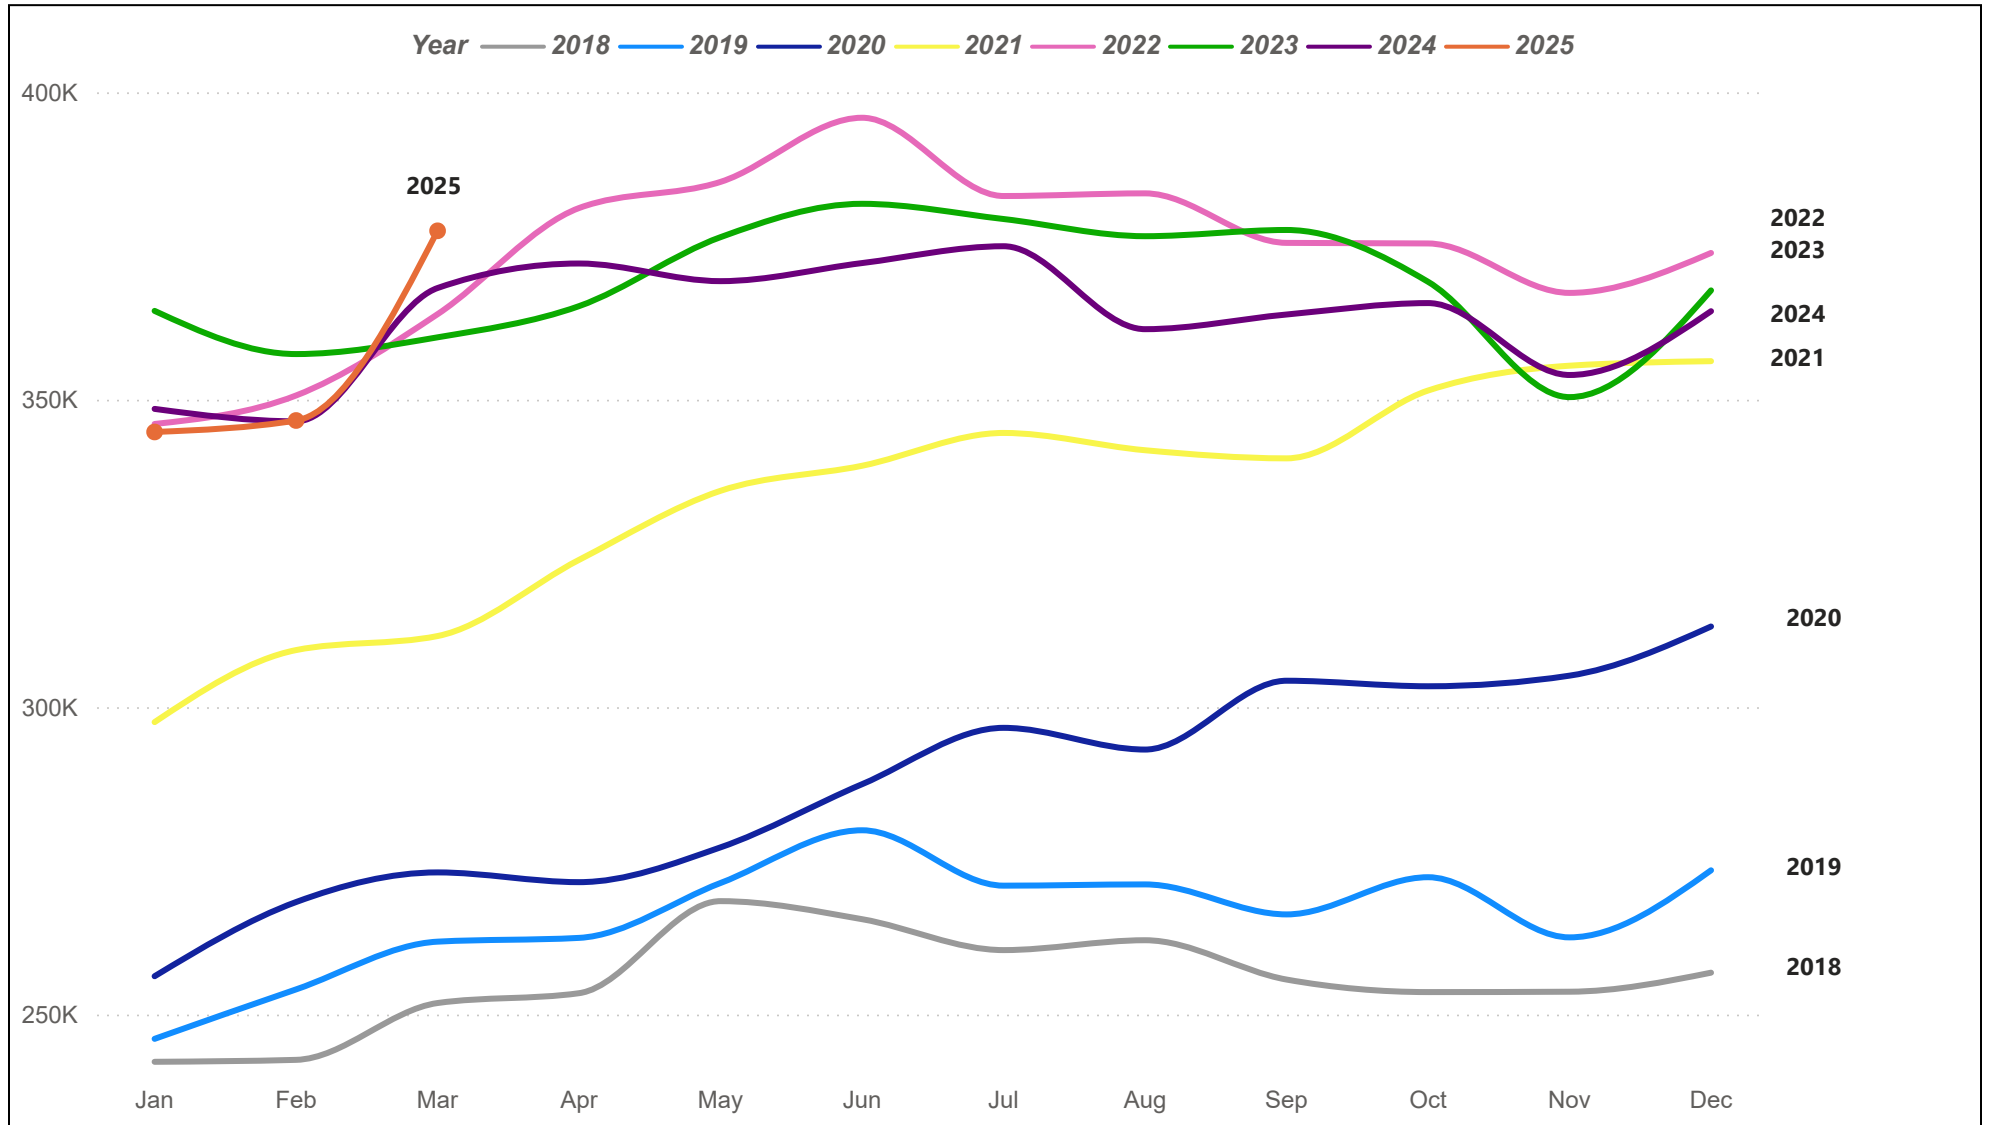

# San Antonio MSA Residential Sales

The San Antonio MSA (Metropolitan Statistical Area) consists of Atascosa, Bandera, Bexar, Comal, Guadalupe, Kendall, Medina, and Wilson counties.

# San Antonio MSA Average Sales Price

The San Antonio MSA (Metropolitan Statistical Area) consists of Atascosa, Bandera, Bexar, Comal, Guadalupe, Kendall, Medina, and Wilson counties.

# San Antonio MSA Median Sales Price

The San Antonio MSA (Metropolitan Statistical Area) consists of Atascosa, Bandera, Bexar, Comal, Guadalupe, Kendall, Medina, and Wilson counties.

# San Antonio MSA Residential Sales Volume

The San Antonio MSA (Metropolitan Statistical Area) consists of Atascosa, Bandera, Bexar, Comal, Guadalupe, Kendall, Medina, and Wilson counties.