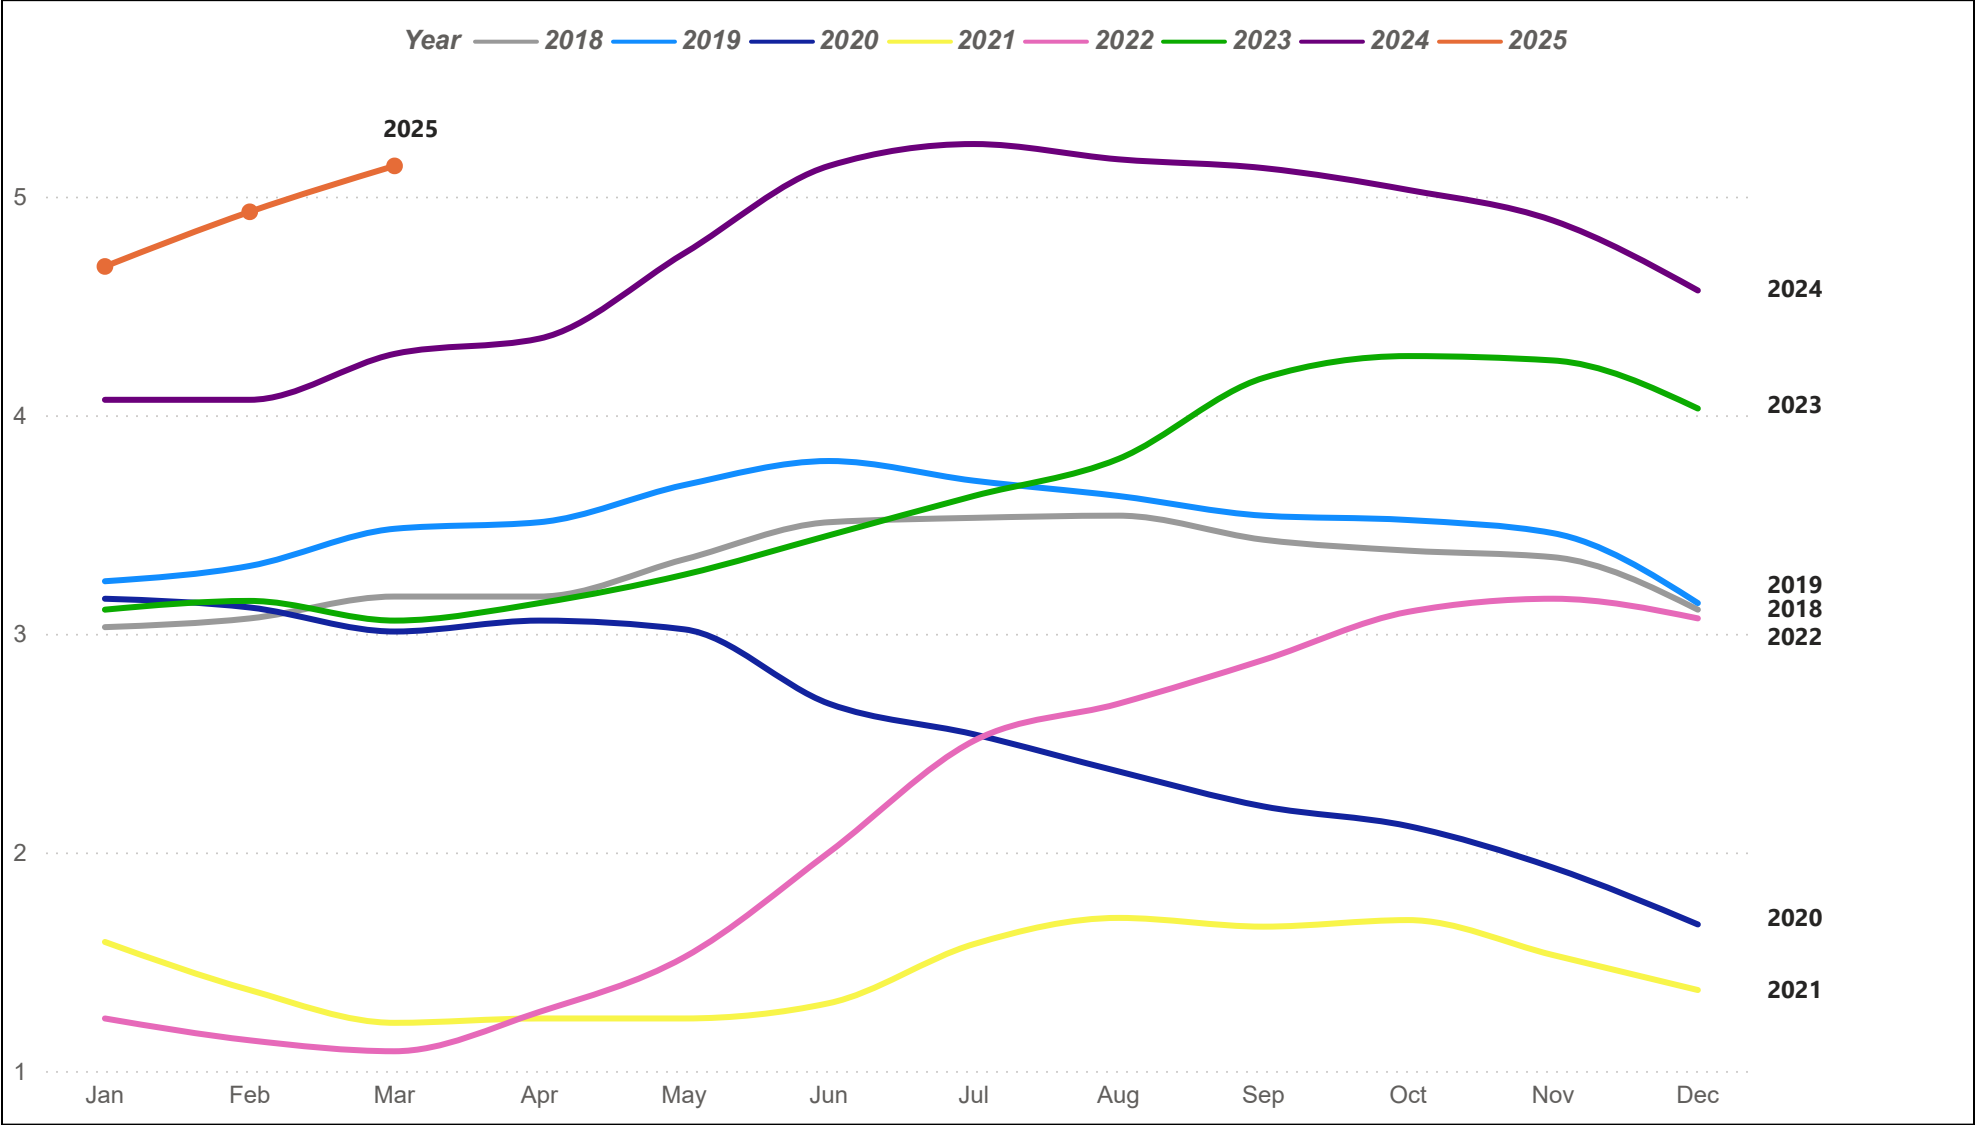

San Antonio MSA Months of Inventory

The San Antonio MSA (Metropolitan Statistical Area) consists of Atascosa, Bandera, Bexar, Comal, Guadalupe, Kendall, Medina, and Wilson counties.