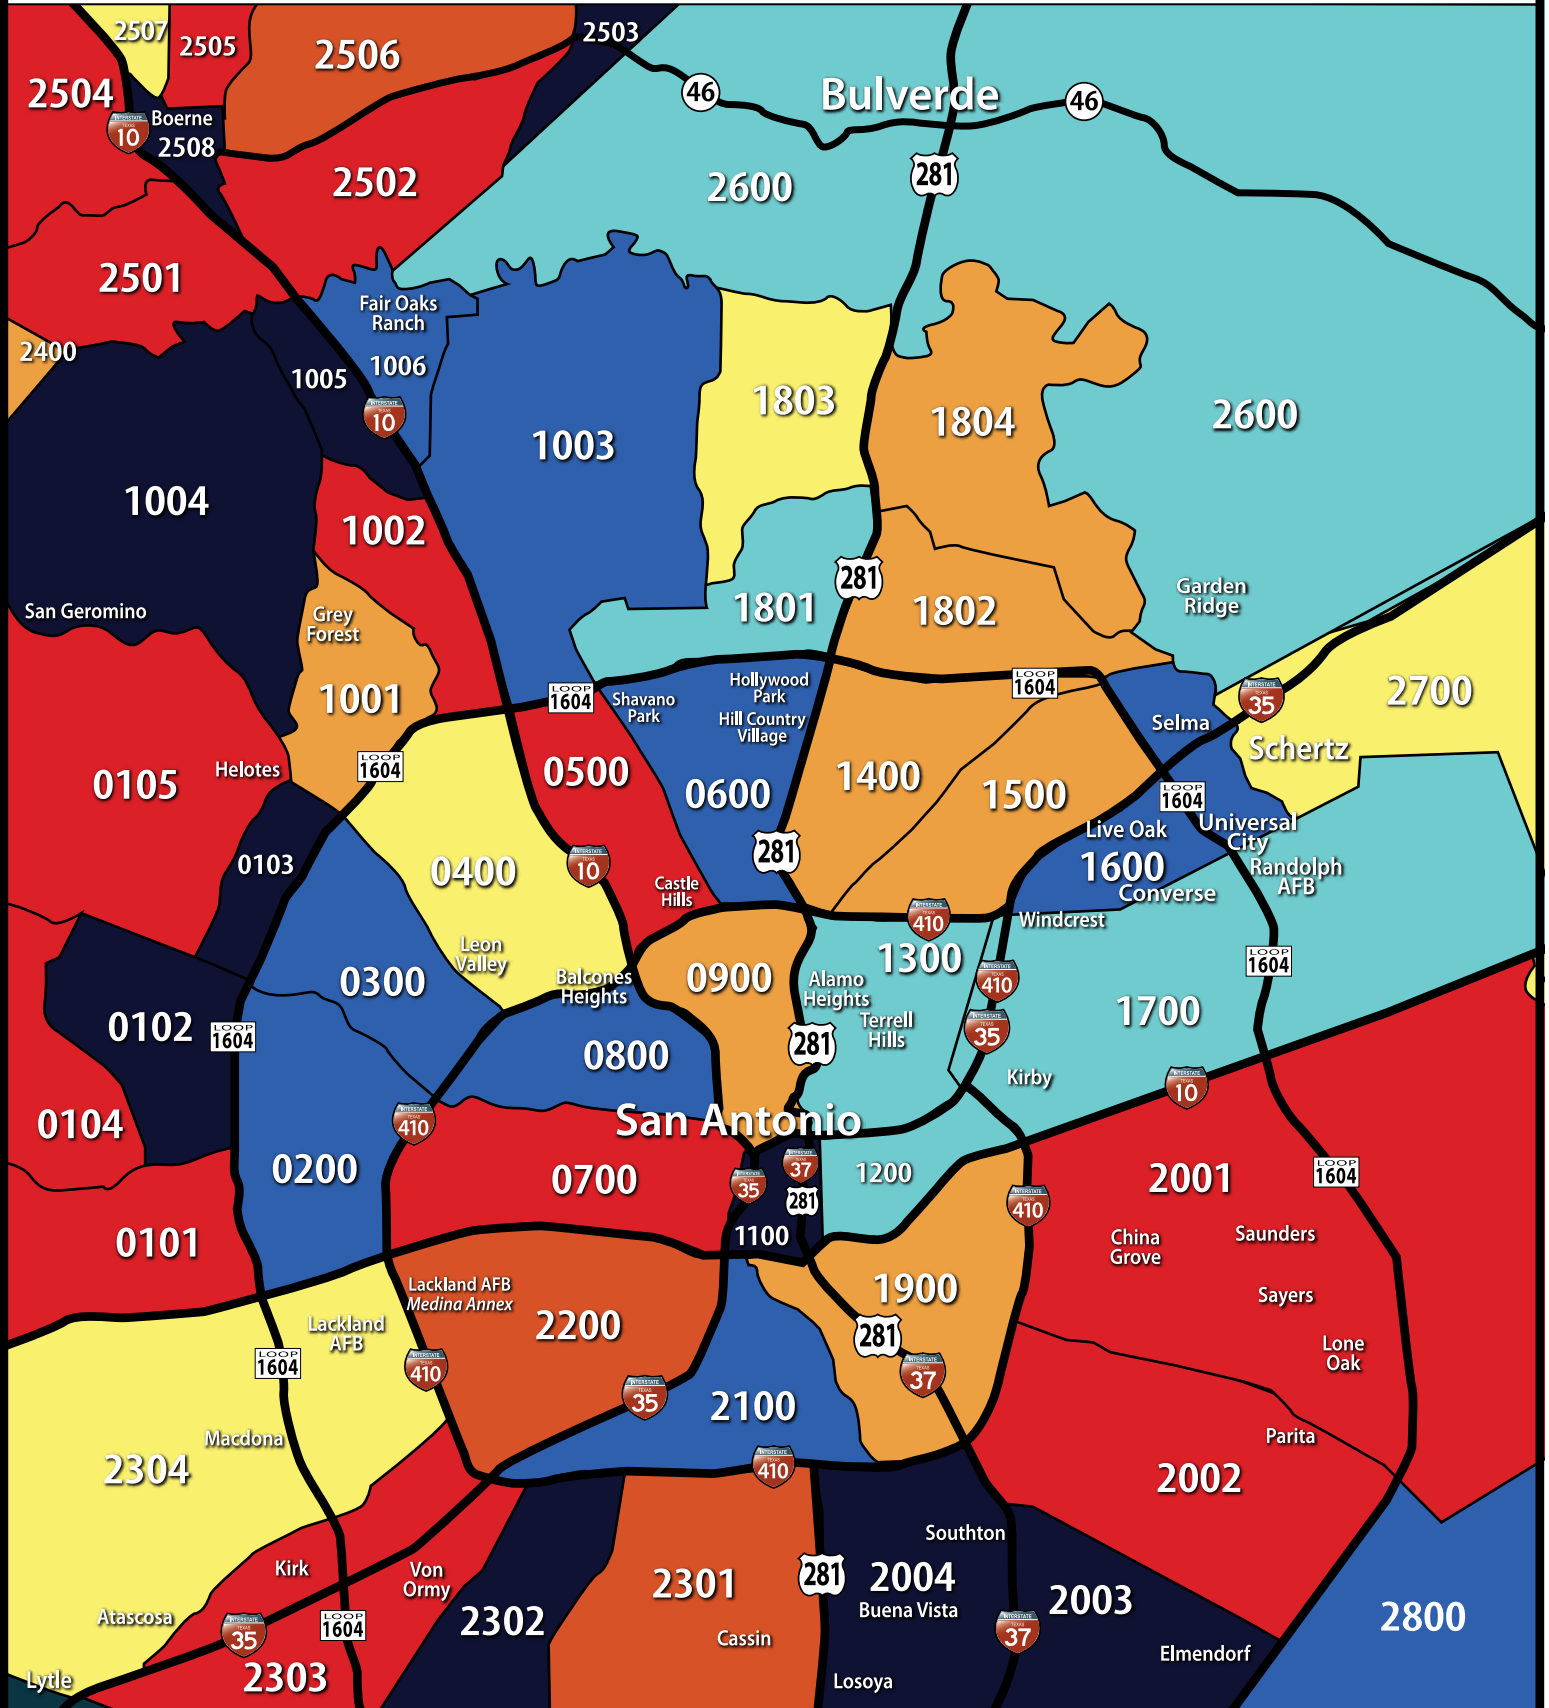

SABOR Number of Sales Heat Map

April 2019 compared to April 2018

SABOR Median Sales Price Heat Map

April 2019 compared to April 2018

-25% or more -15% to -24% -5% to -14% -1% to -4% 0 to +4% +5% to +14% +15% to 24% +25% or more