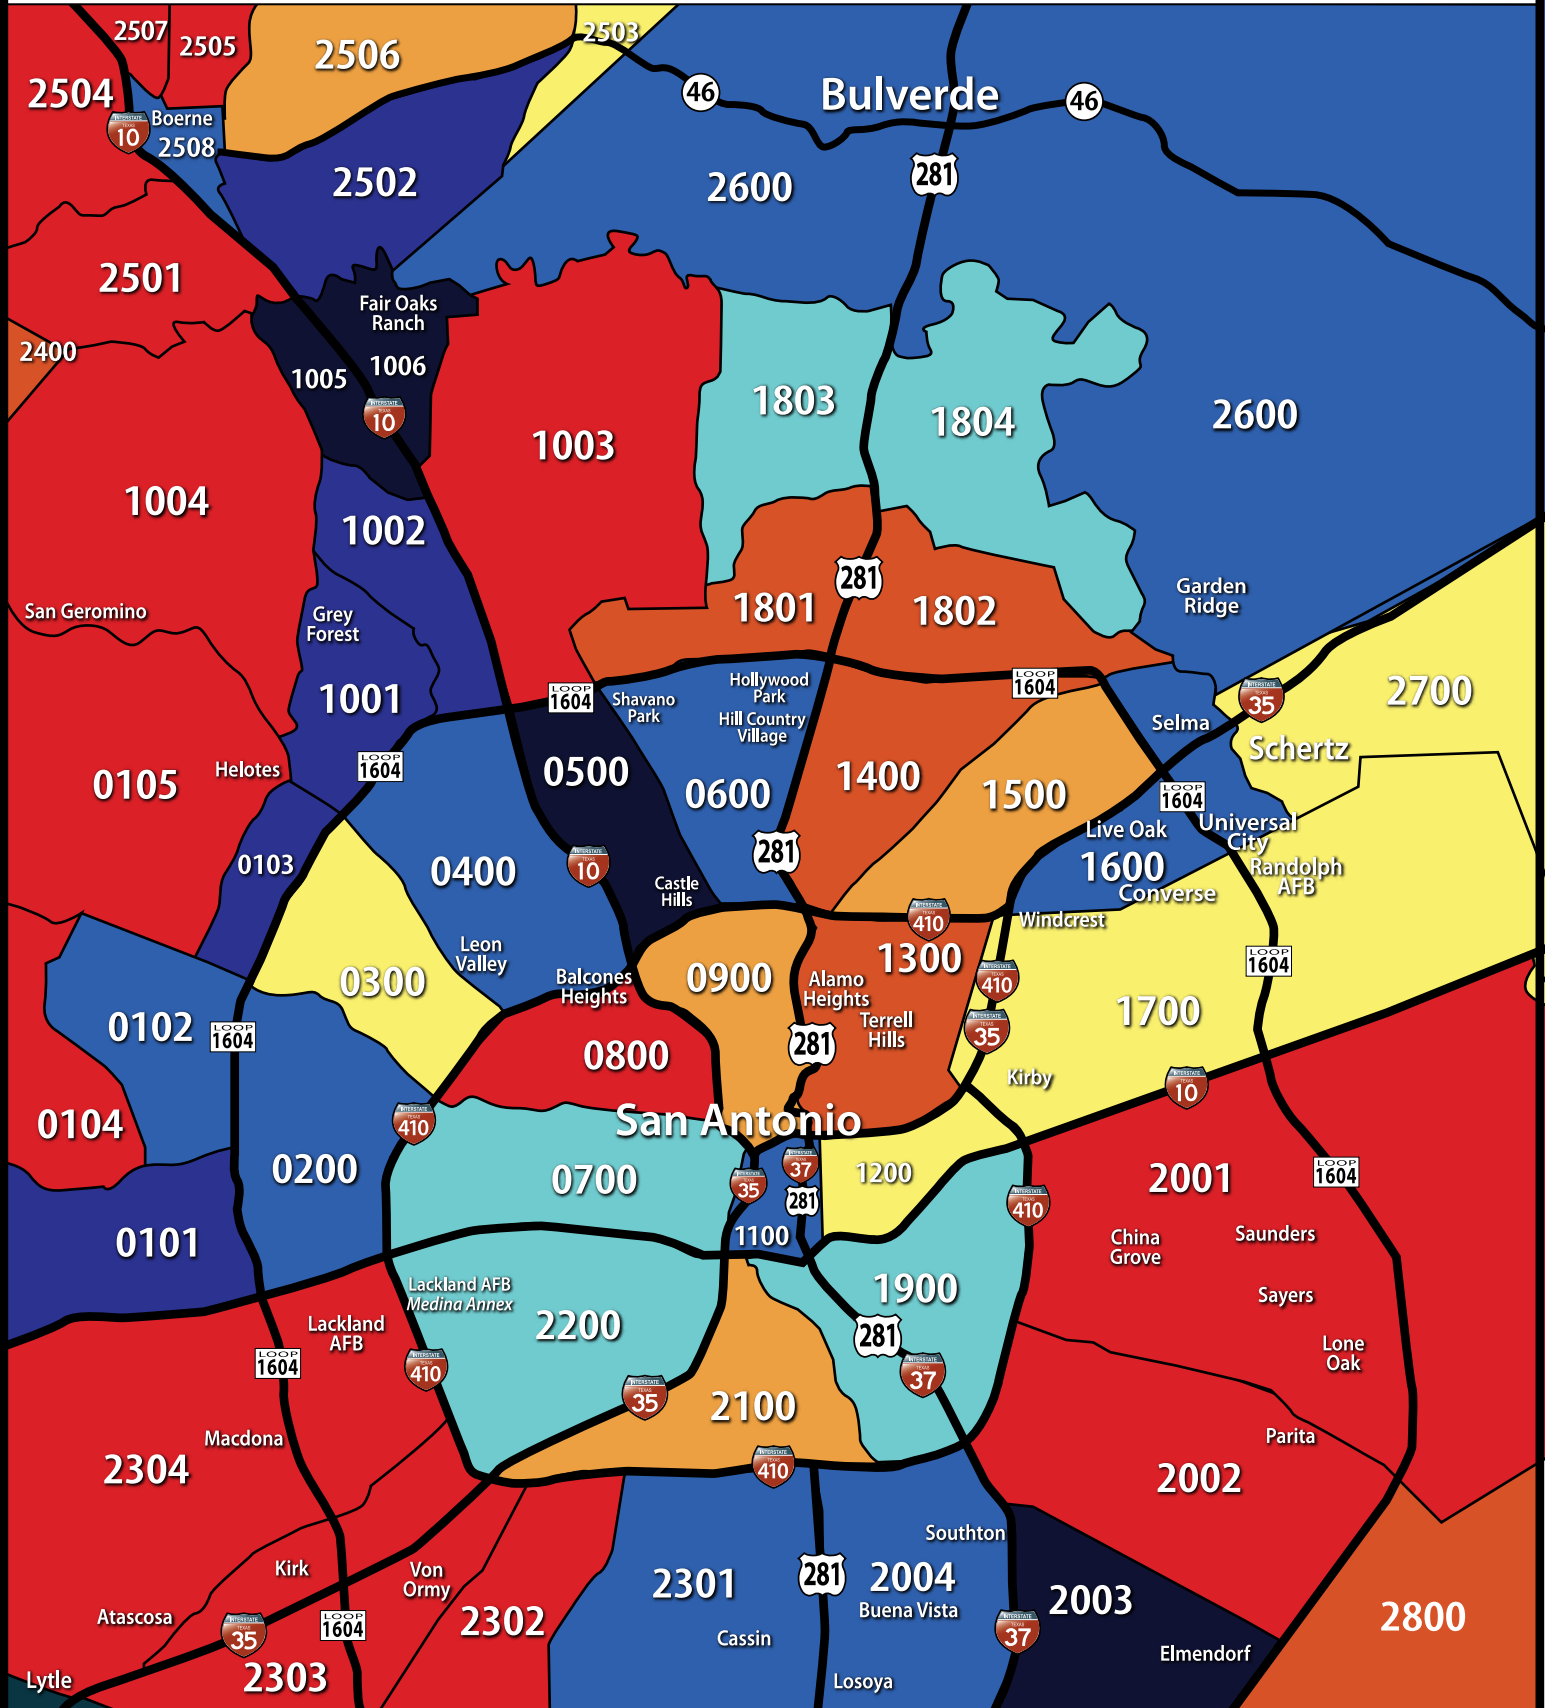

SABOR Number of Sales Heat Map

August 2019 compared to August 2018

SABOR Median Sales Price Heat Map

August 2019 compared to August 2018

-25% or more -15% to -24% -5% to -14% -1% to -4% 0 to +4% +5% to +14% +15% to 24% +25% or more