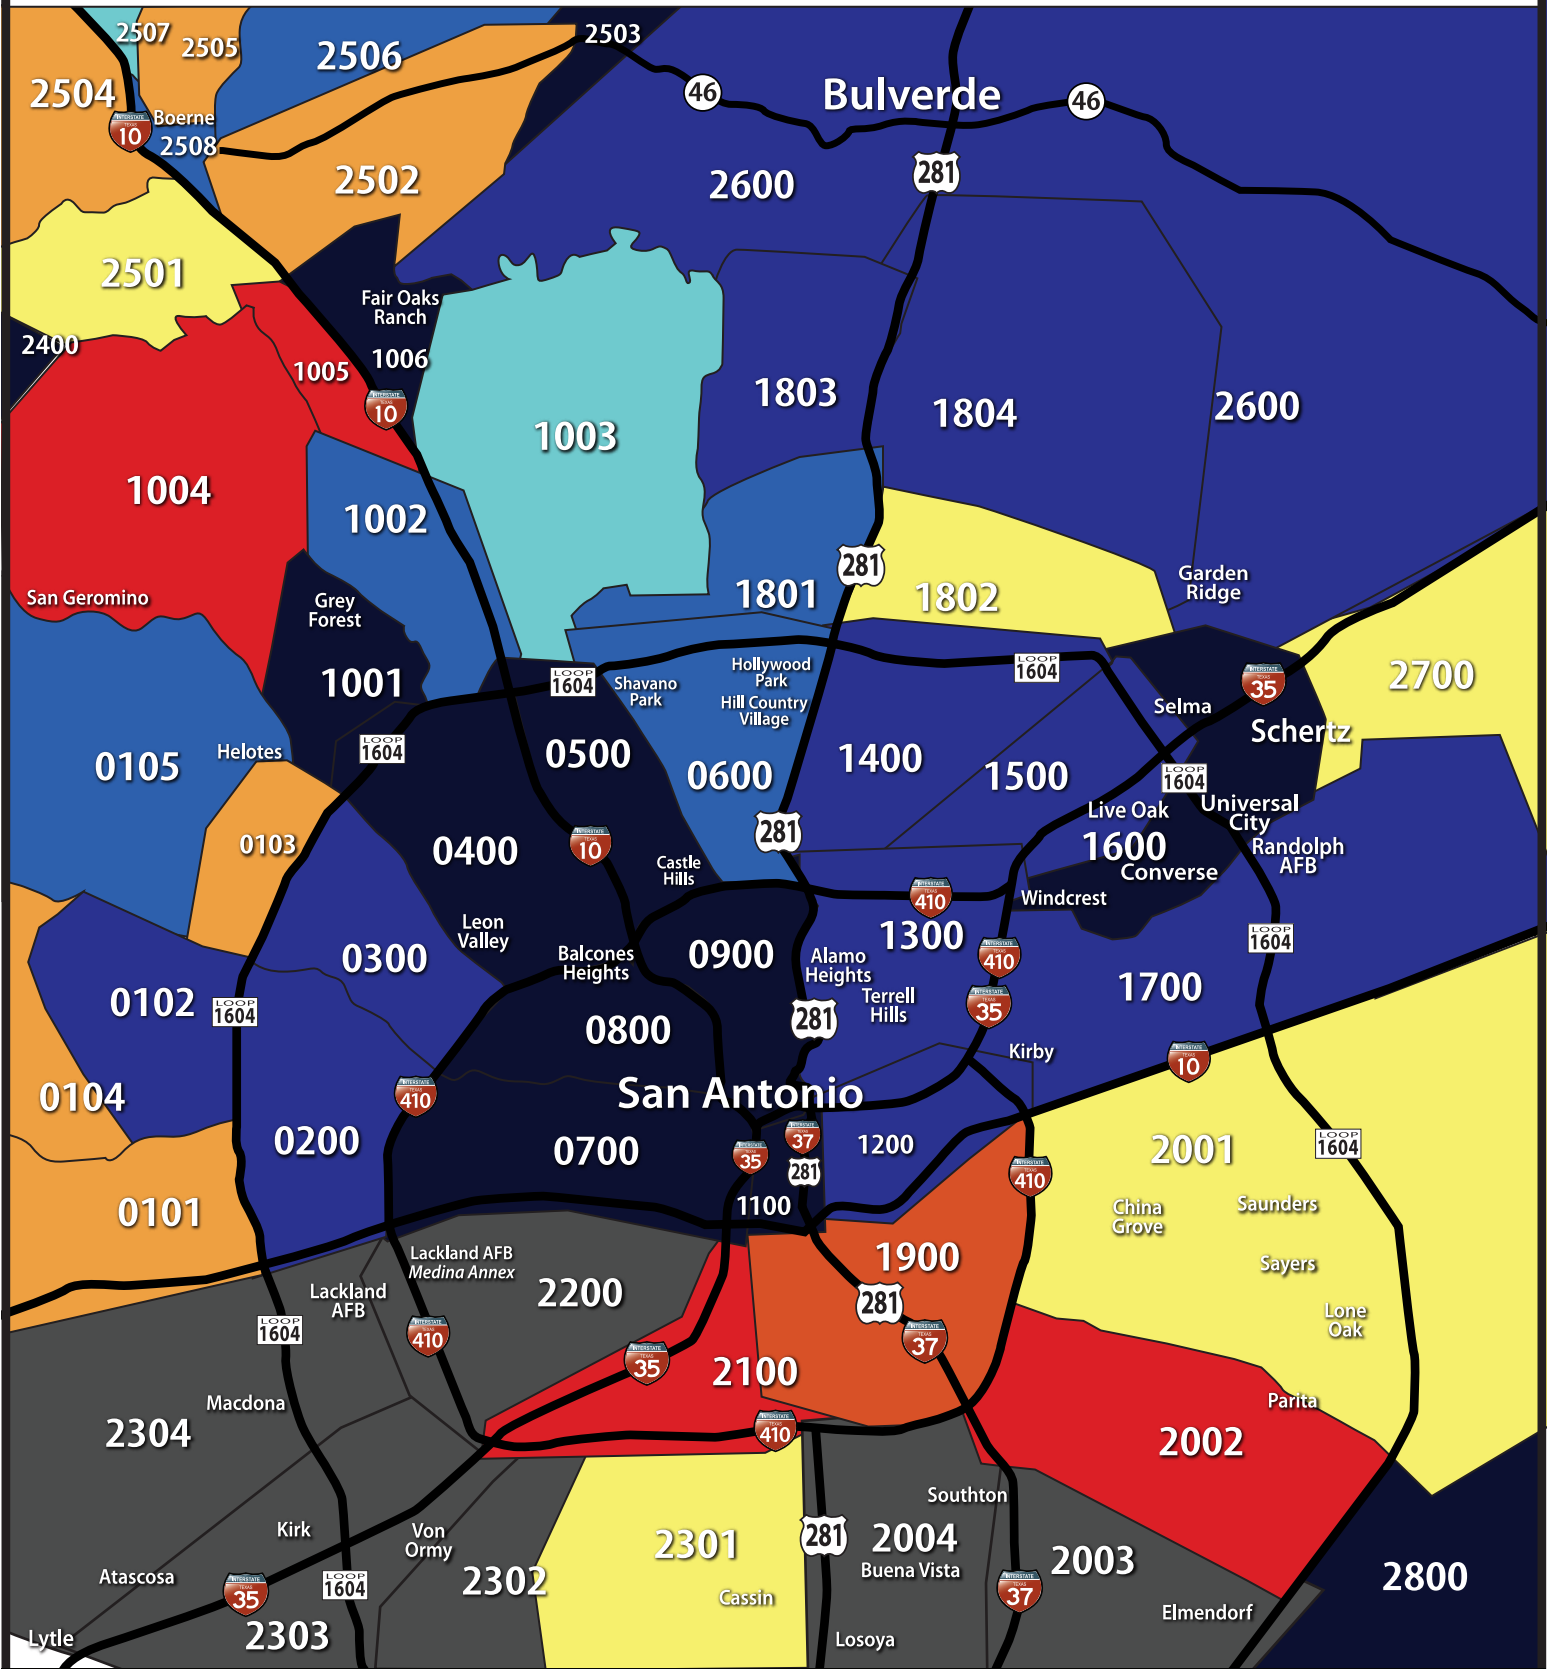

SABOR Number of Sales Heat Map

2023 YTD compared to 2022 YTD - Aug 2023 Update

SABOR Median Sales Price Heat Map

2023 YTD compared to 2022 YTD - August 2023 Update

-25% or more -15% to -24% -5% to -14% -1% to -4% 0 to +4% +5% to +14% +15% to 24% +25% or more