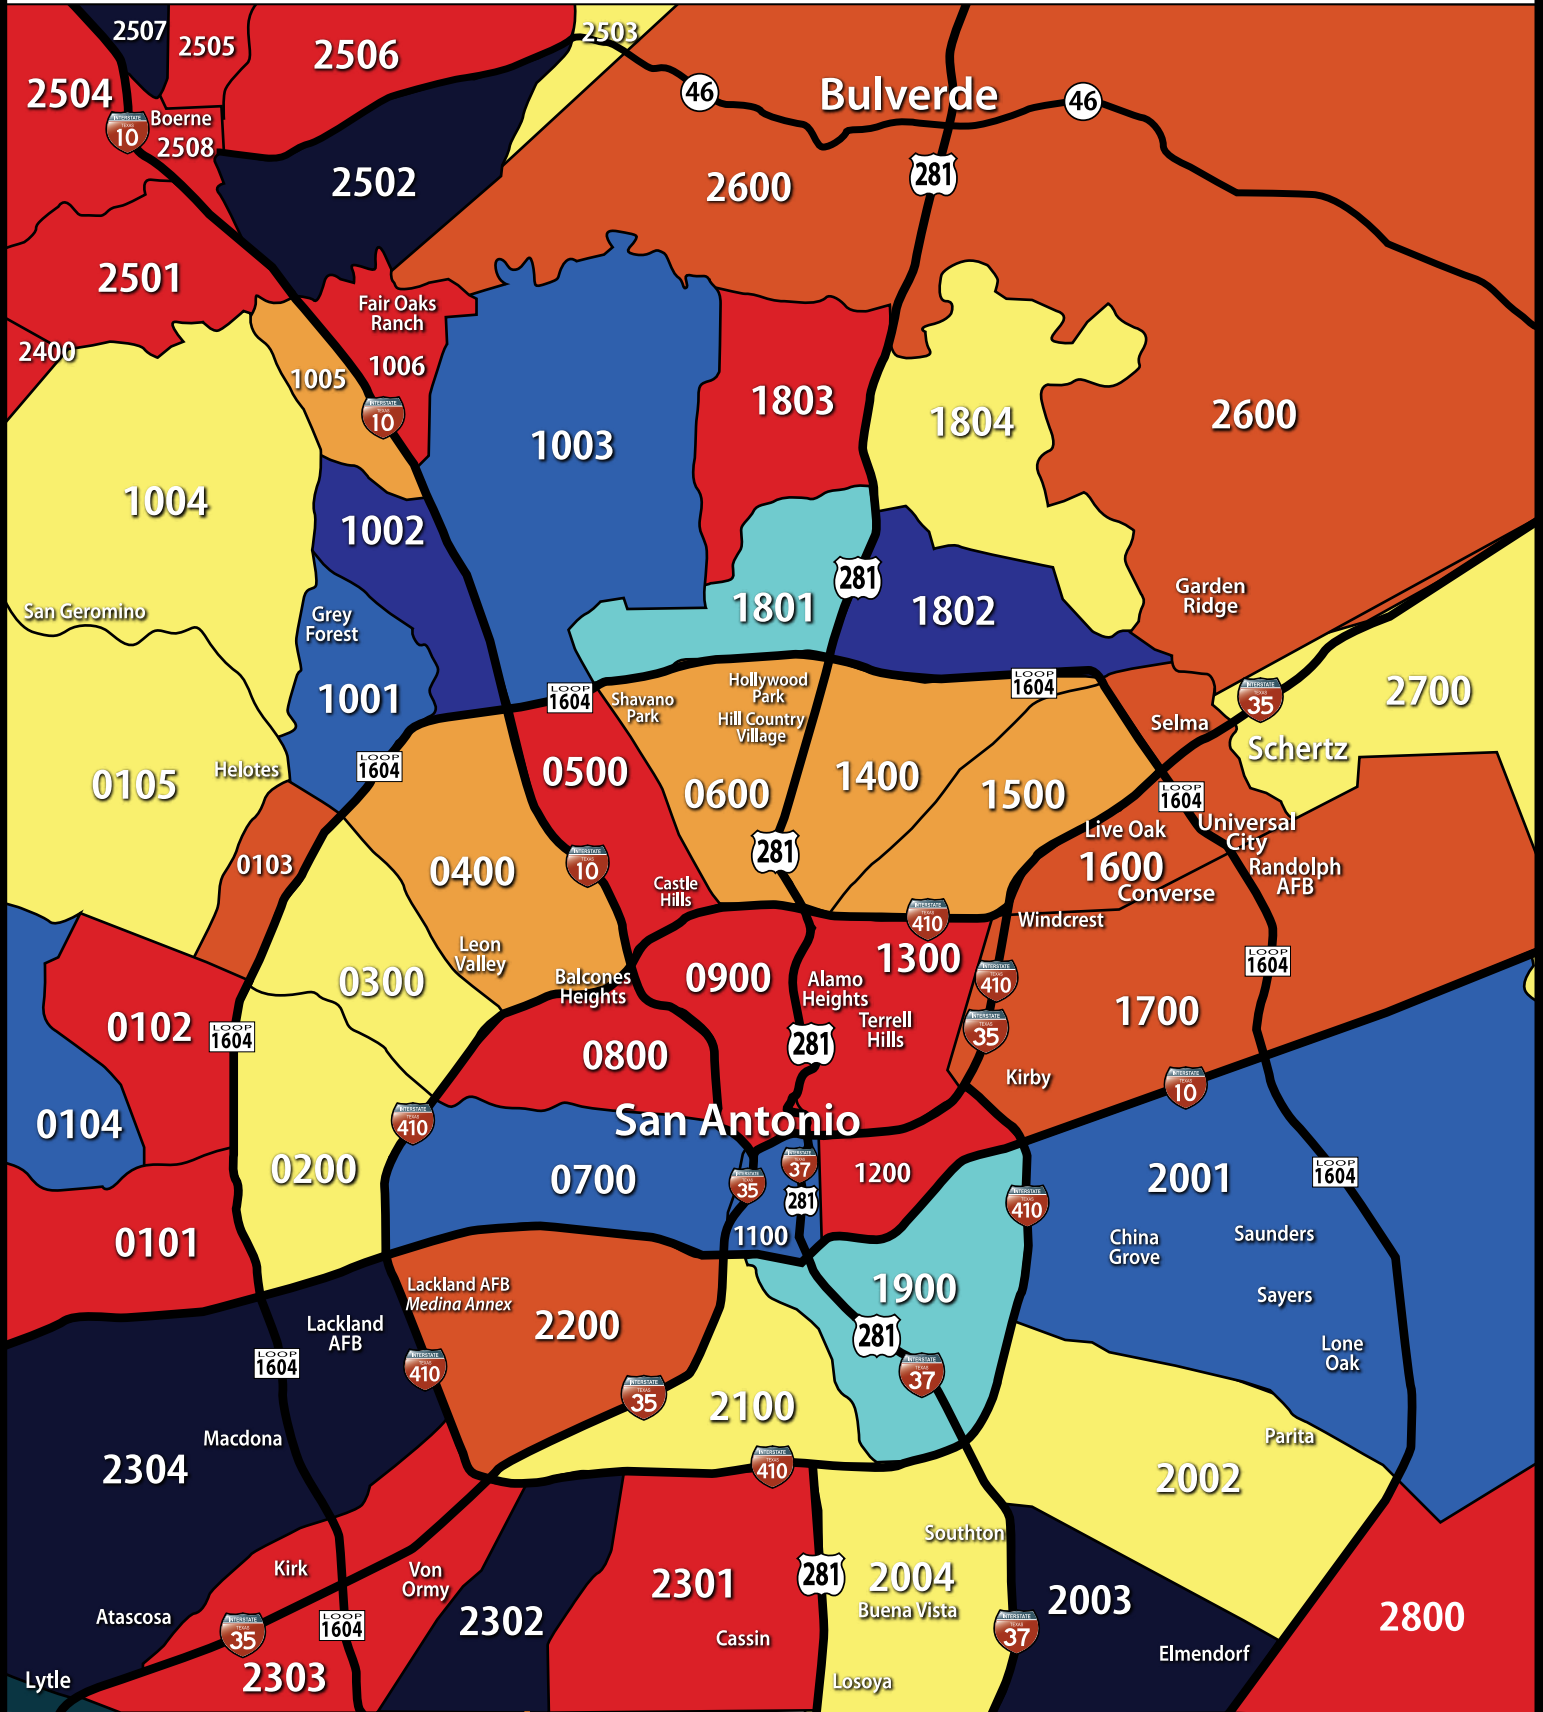

# SABOR Number of Sales Heat Map

December 2019 compared to December 2018

# SABOR Median Sales Price Heat Map

December 2019 compared to December 2018

-25% or more   -15% to -24%   -5% to -14%   -1% to -4%   0 to +4%   +5% to +14%   +15% to 24%   +25% or more