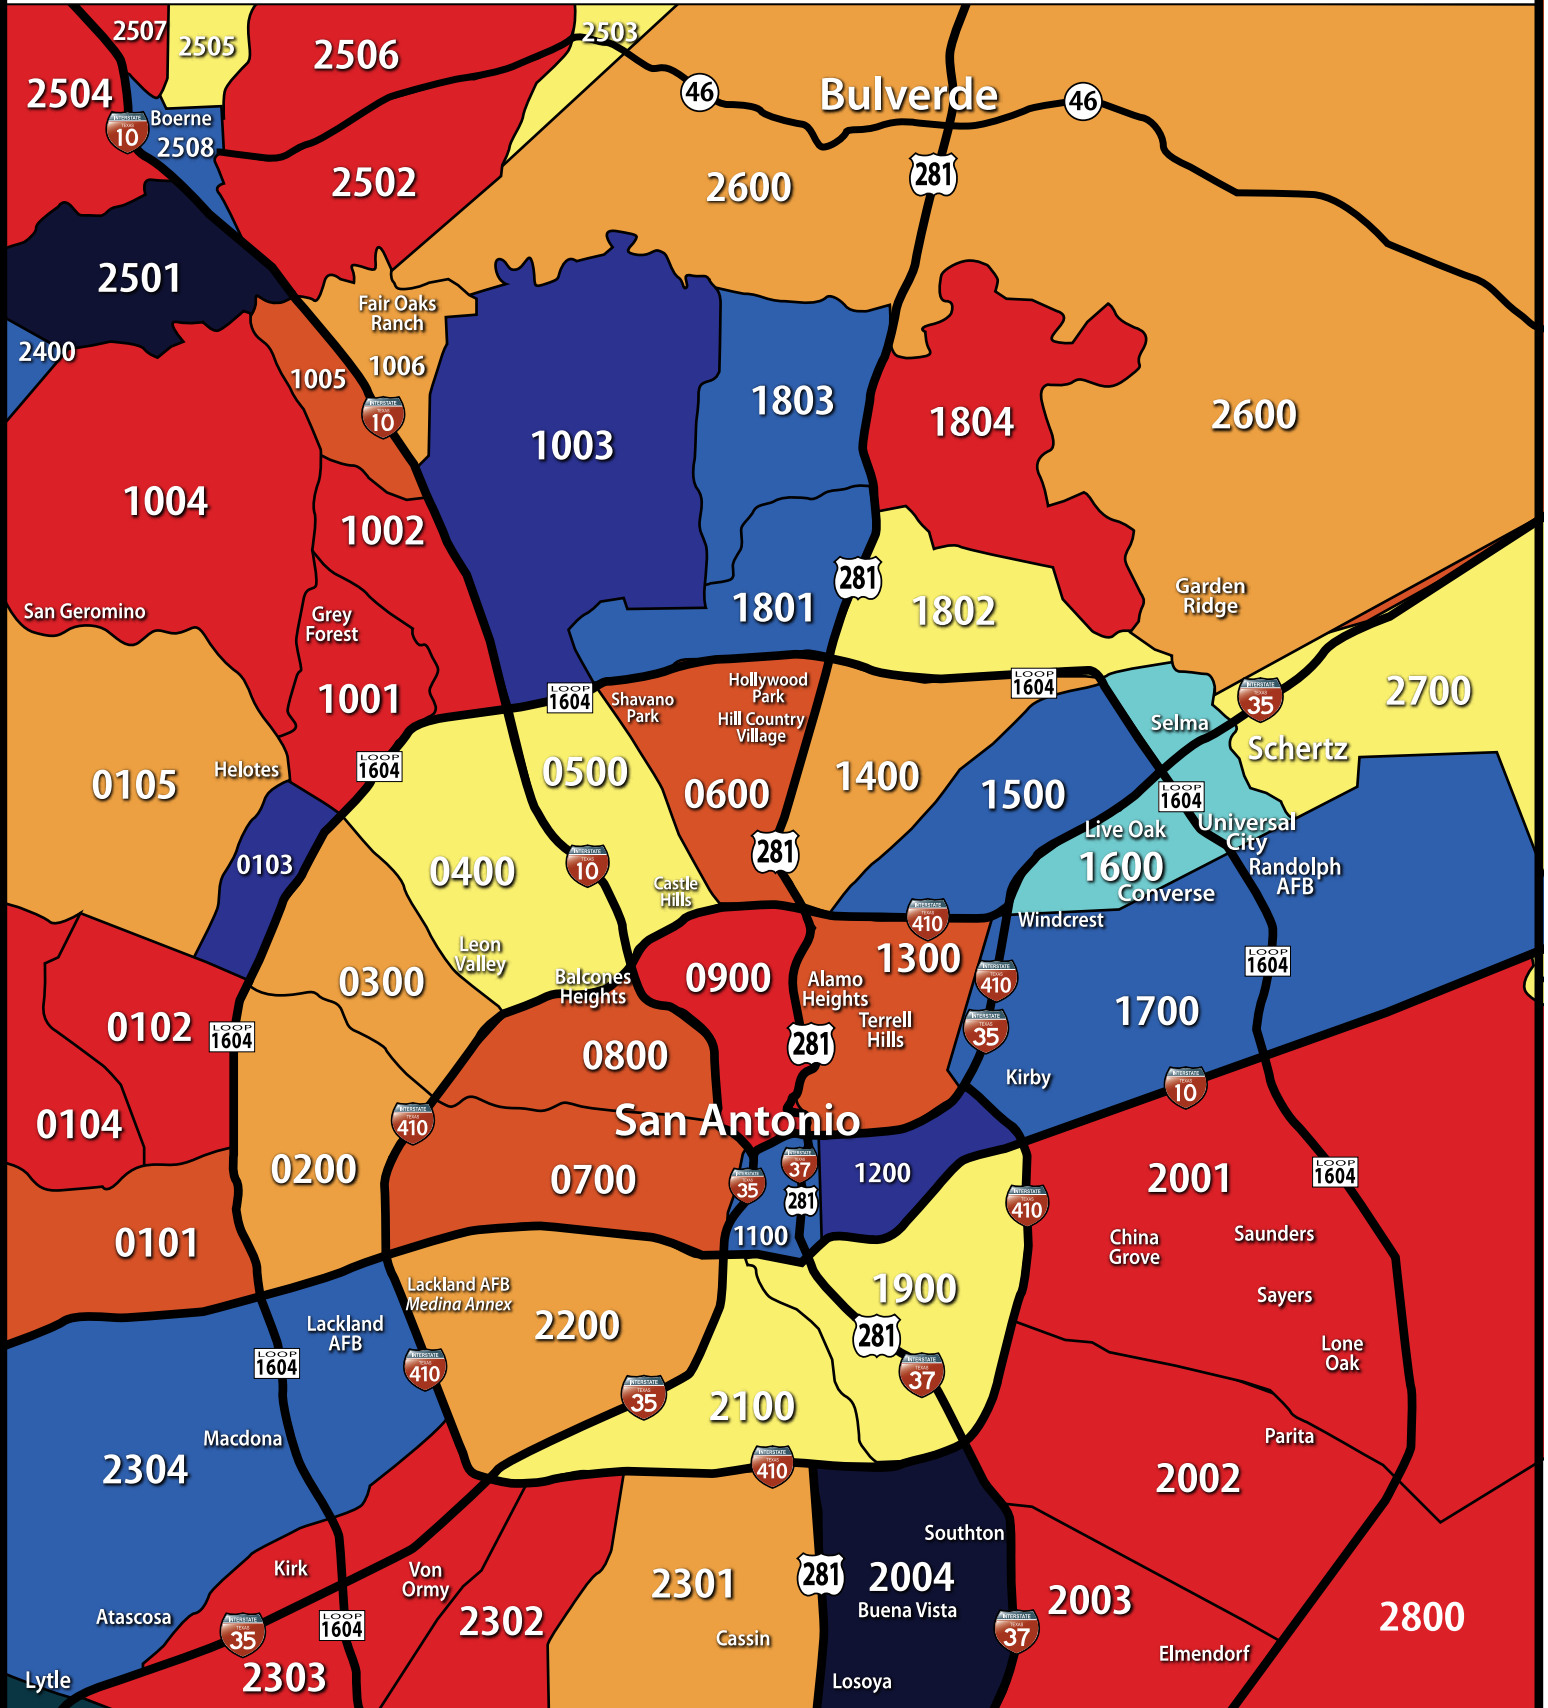

SABOR Number of Sales Heat Map

2020 YTD compared to 2019 YTD - February 2020 Update

SABOR Median Sales Price Heat Map

2020 YTD compared to 2019 YTD - February 2020 Update