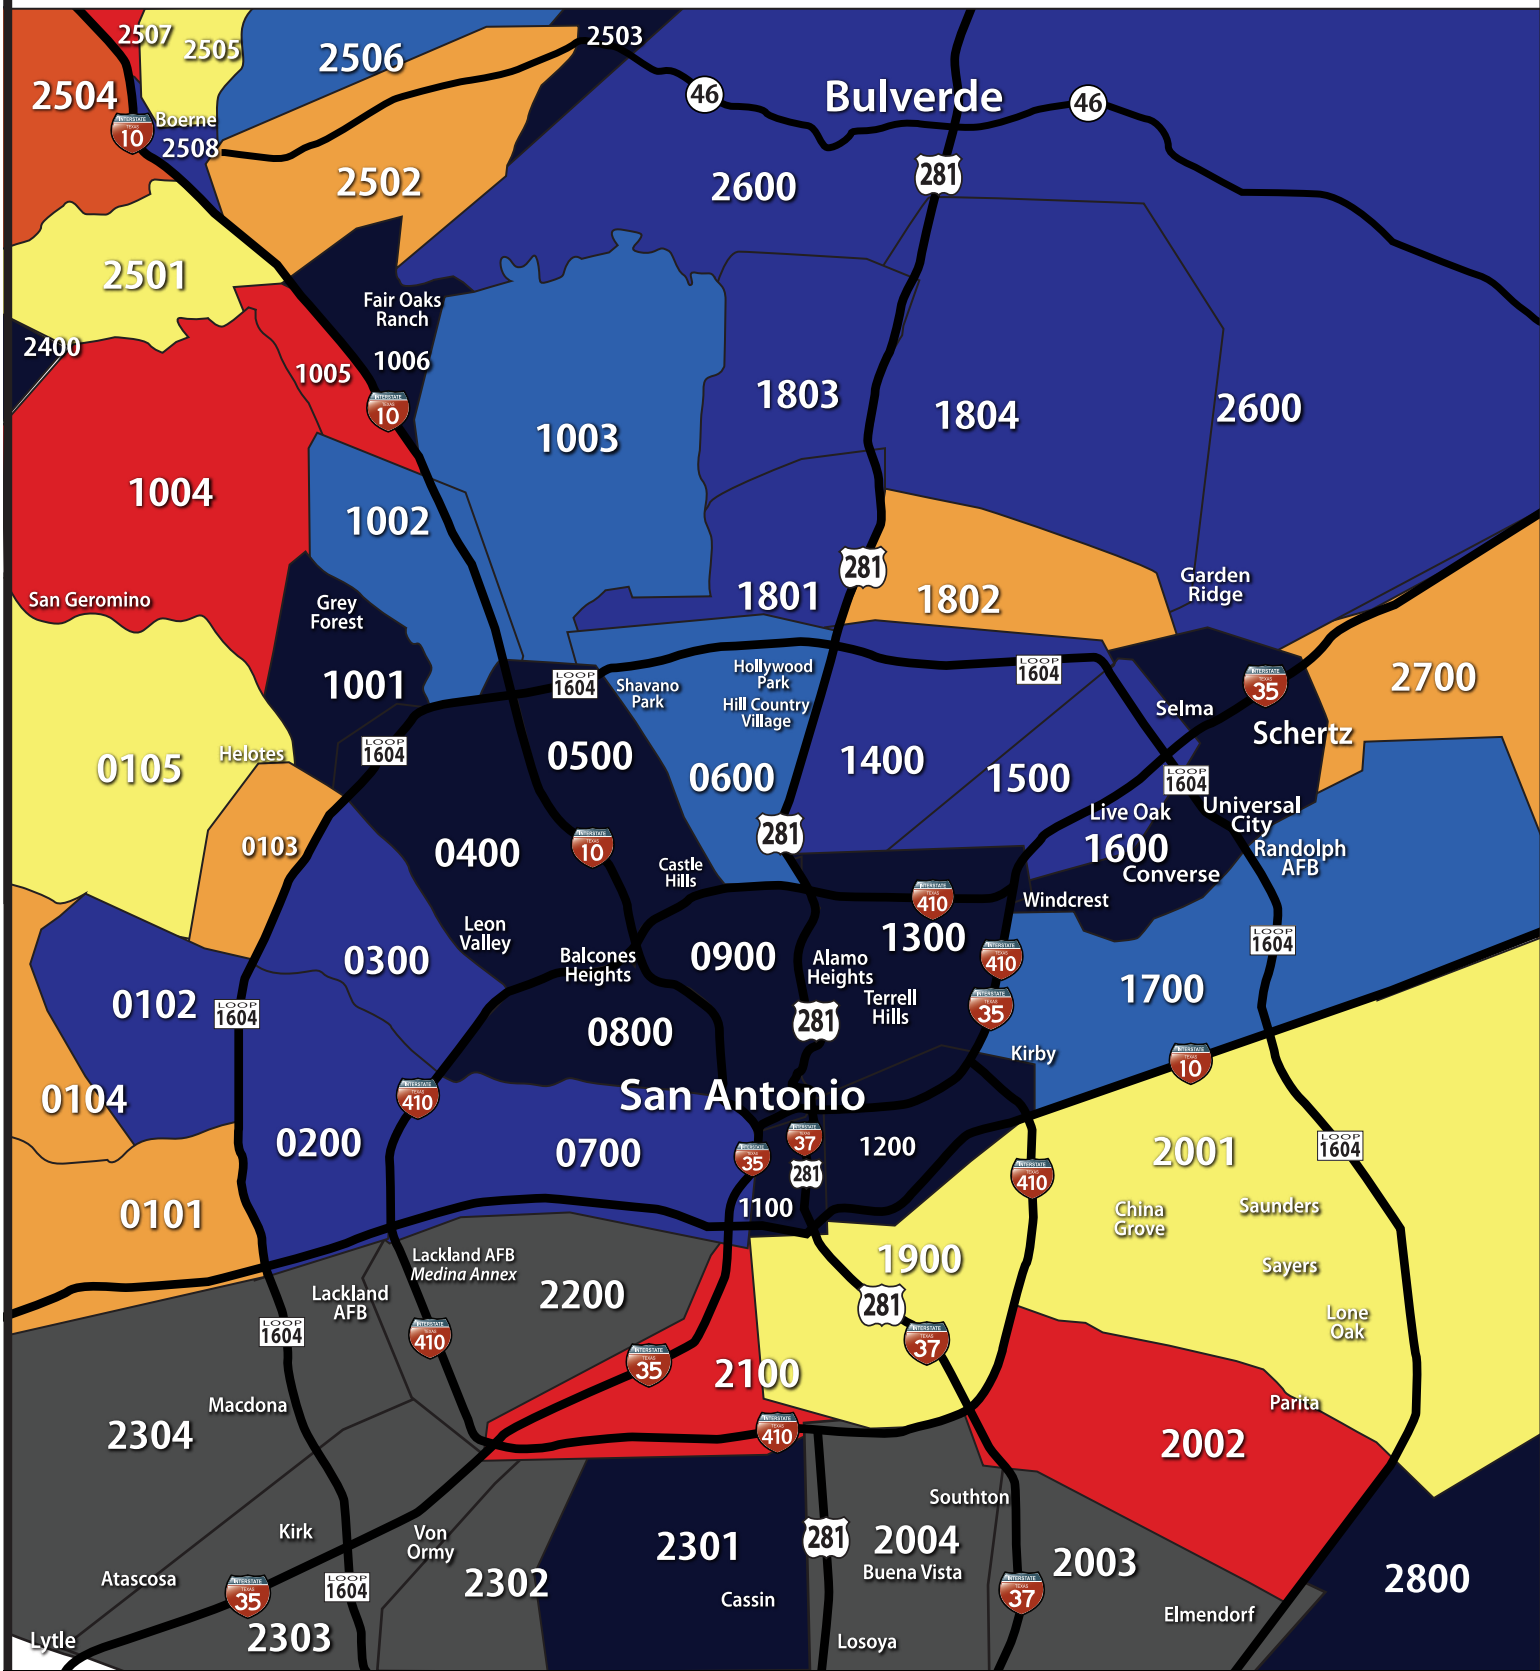

SABOR Number of Sales Heat Map

2023 YTD compared to 2022 YTD - June 2023 Update

SABOR Median Sales Price Heat Map

2023 YTD compared to 2022 YTD - June 2023 Update

-25% or more -15% to -24% -5% to -14% -1% to -4% 0 to +4% +5% to +14% +15% to 24% +25% or more