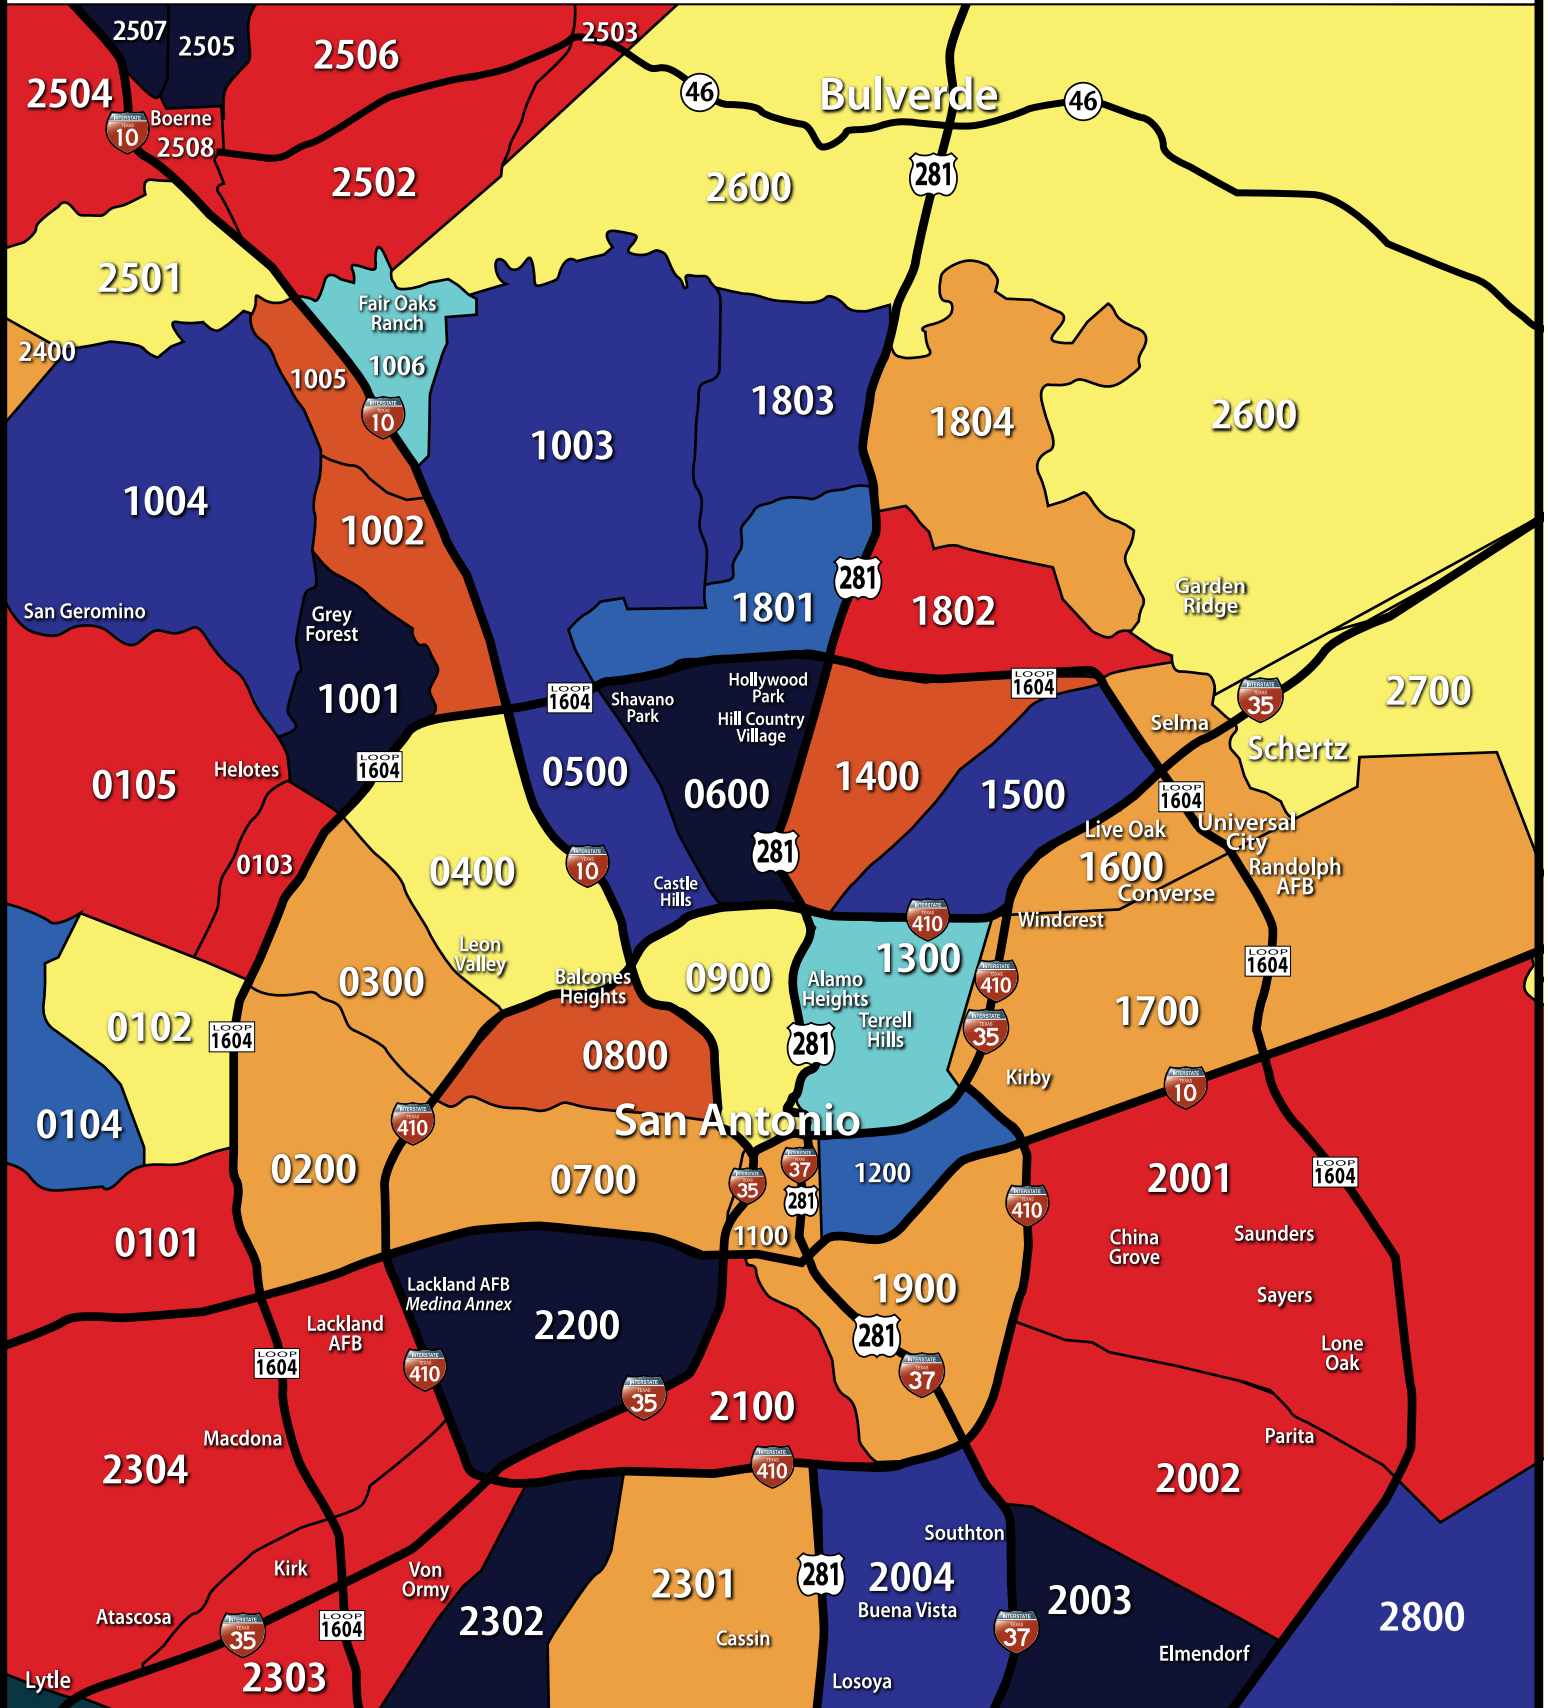

SABOR Number of Sales Heat Map

May 2019 compared to May 2018

-25% or more -15% to -24% -5% to -14% -1% to -4% 0 to +4% +5% to +14% +15% to 24% +25% or more

SABOR Median Sales Price Heat Map

May 2019 compared to May 2018

-25% or more -15% to -24% -5% to -14% -1% to -4% 0 to +4% +5% to +14% +15% to 24% +25% or more