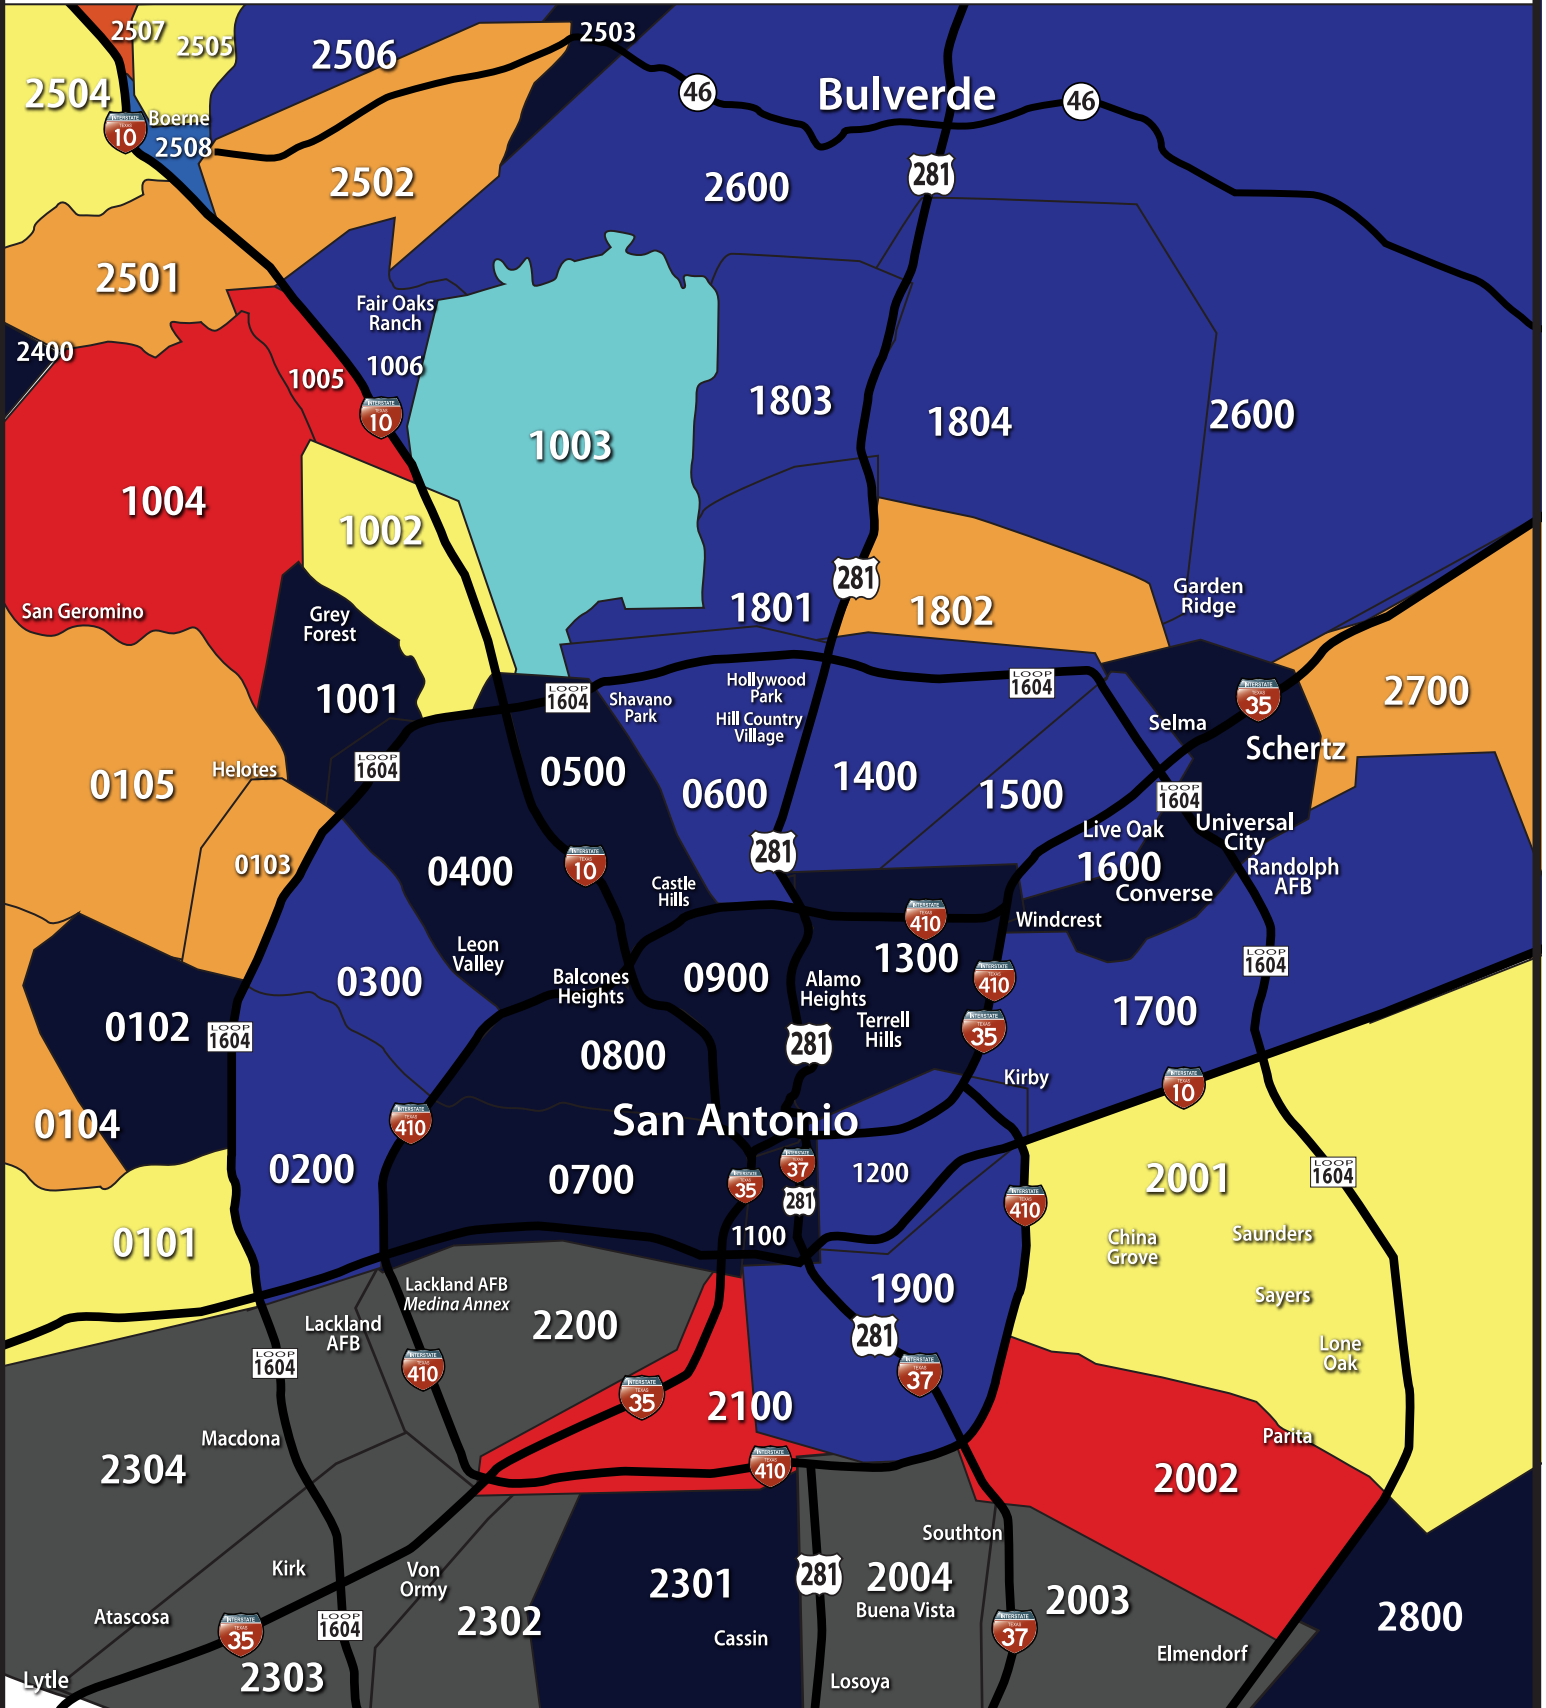

SABOR Number of Sales Heat Map

2023 YTD compared to 2022 YTD - May 2023 Update

SABOR Median Sales Price Heat Map

2023 YTD compared to 2022 YTD - May 2023 Update

-25% or more -15% to -24% -5% to -14% -1% to -4% 0 to +4% +5% to +14% +15% to 24% +25% or more