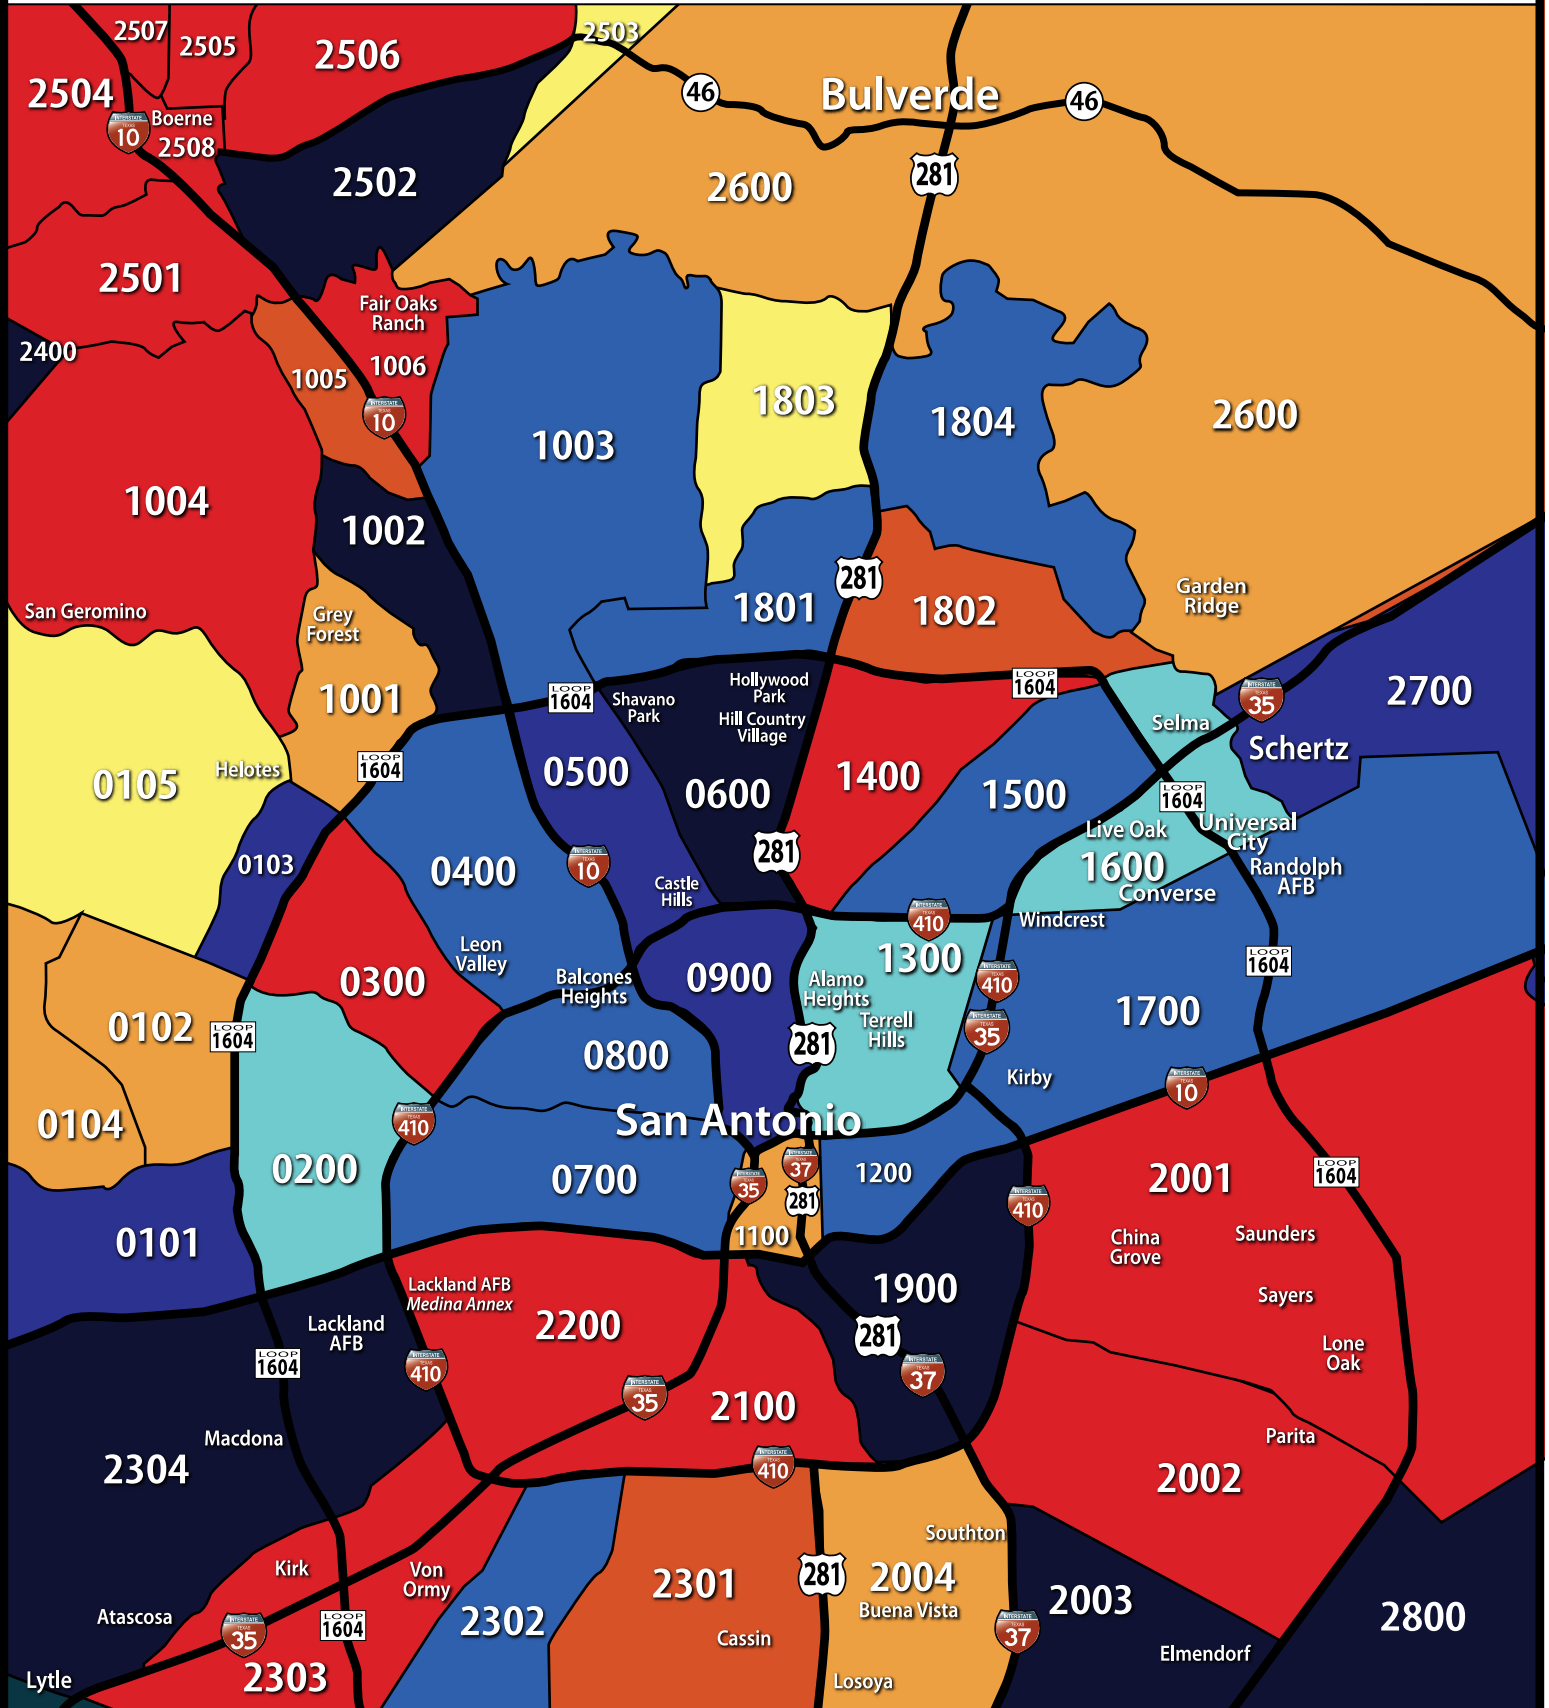

SABOR Number of Sales Heat Map

November 2019 compared to November 2018

-25% or more -15% to -24% -5% to -14% -1% to -4% 0 to +4% +5% to +14% +15% to 24% +25% or more

SABOR Median Sales Price Heat Map

November 2019 compared to November 2018