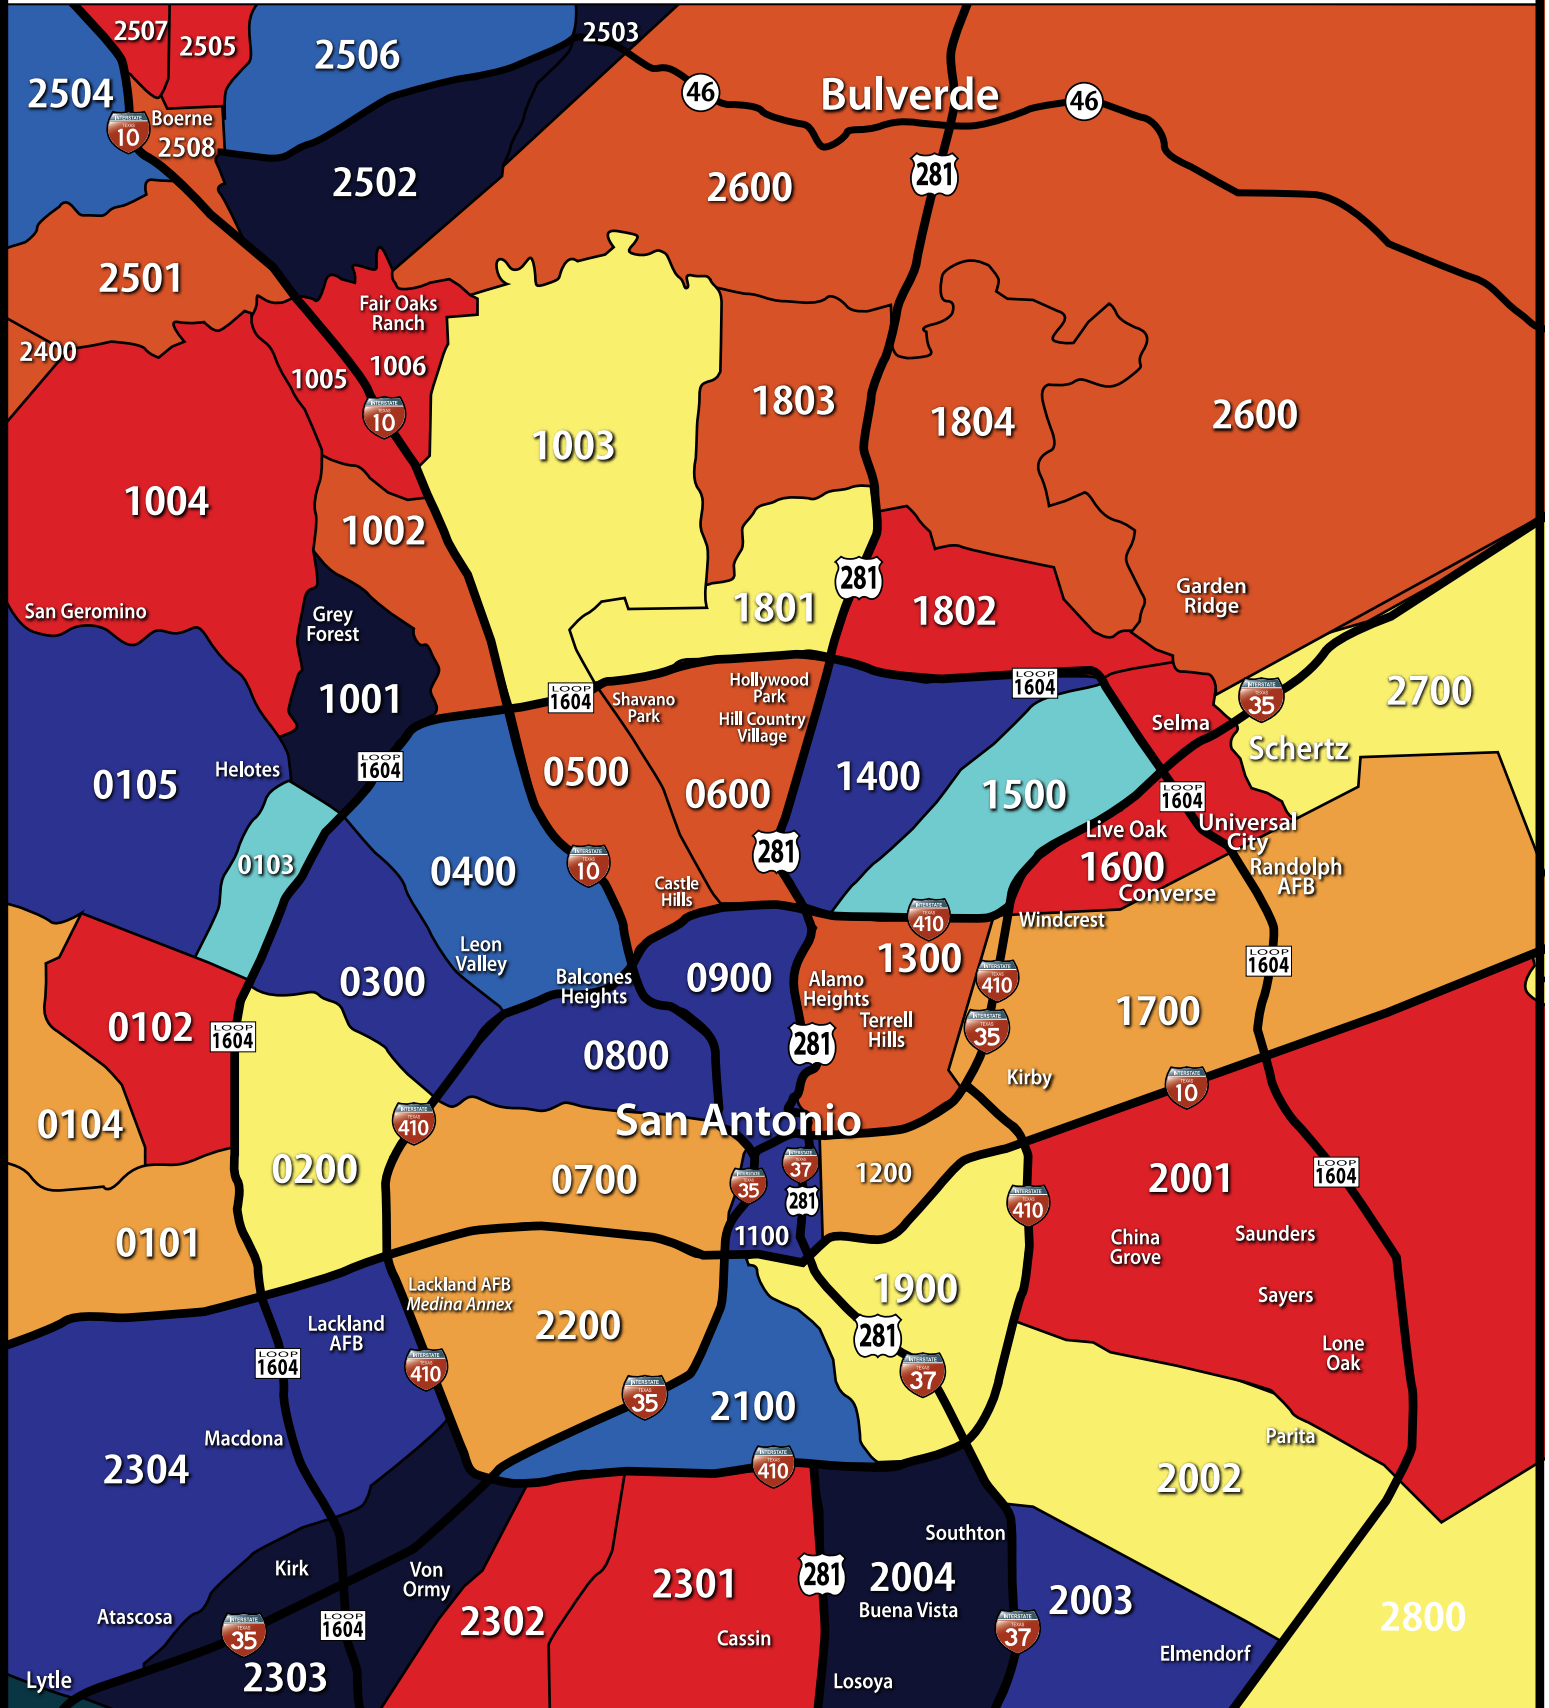

SABOR Number of Sales Heat Map

October 2019 compared to October 2018

-25% or more -15% to -24% -5% to -14% -1% to -4% 0 to +4% +5% to +14% +15% to 24% +25% or more

SABOR Median Sales Price Heat Map

October 2019 compared to October 2018