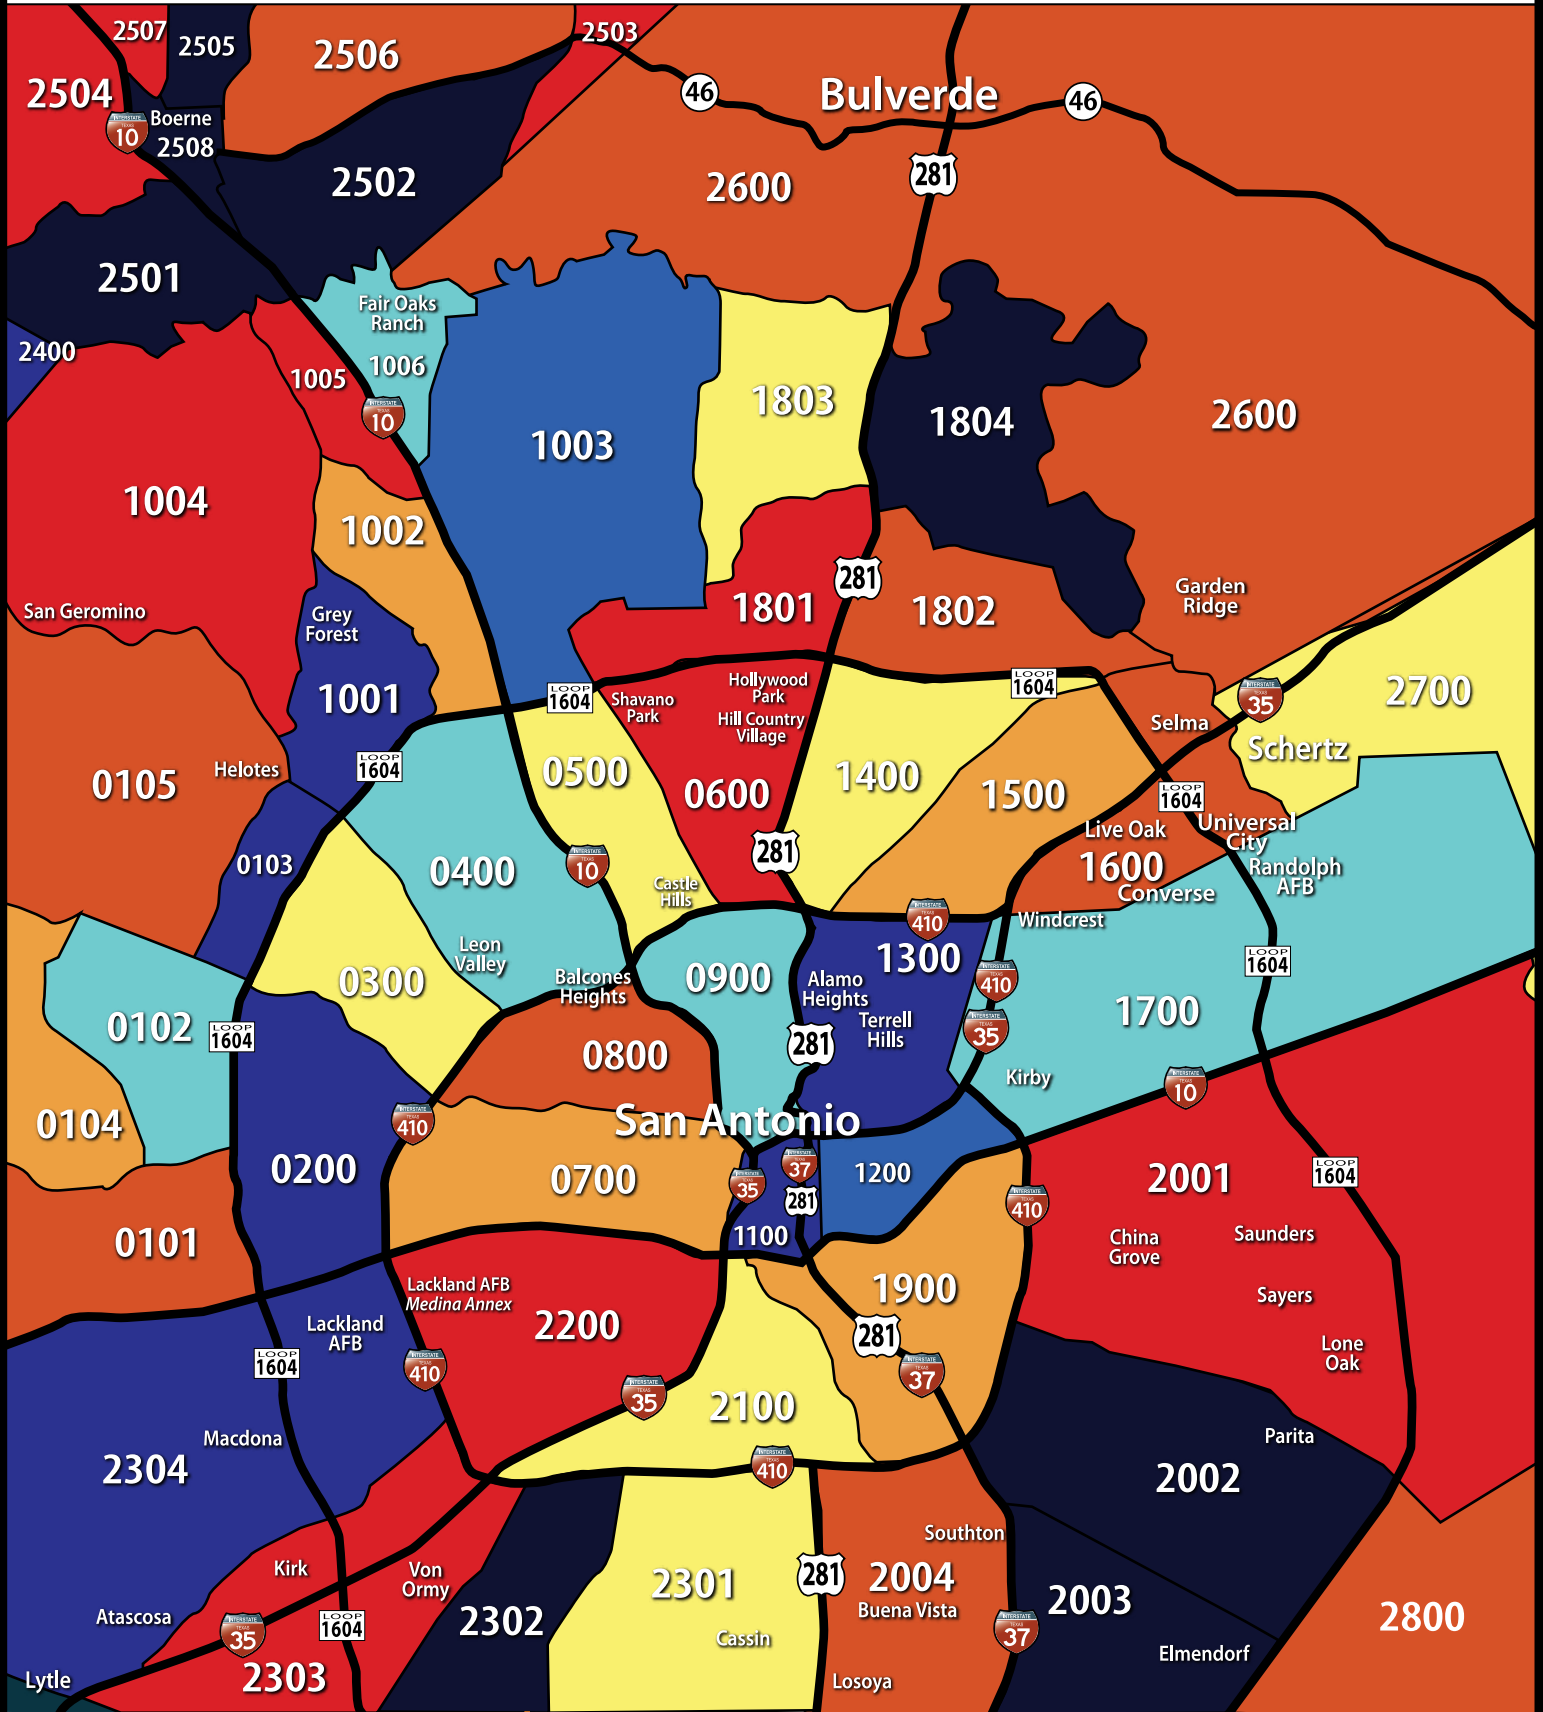

SABOR Number of Sales Heat Map

September 2019 compared to September 2018

SABOR Median Sales Price Heat Map

September 2019 compared to September 2018

-25% or more -15% to -24% -5% to -14% -1% to -4% 0 to +4% +5% to +14% +15% to 24% +25% or more