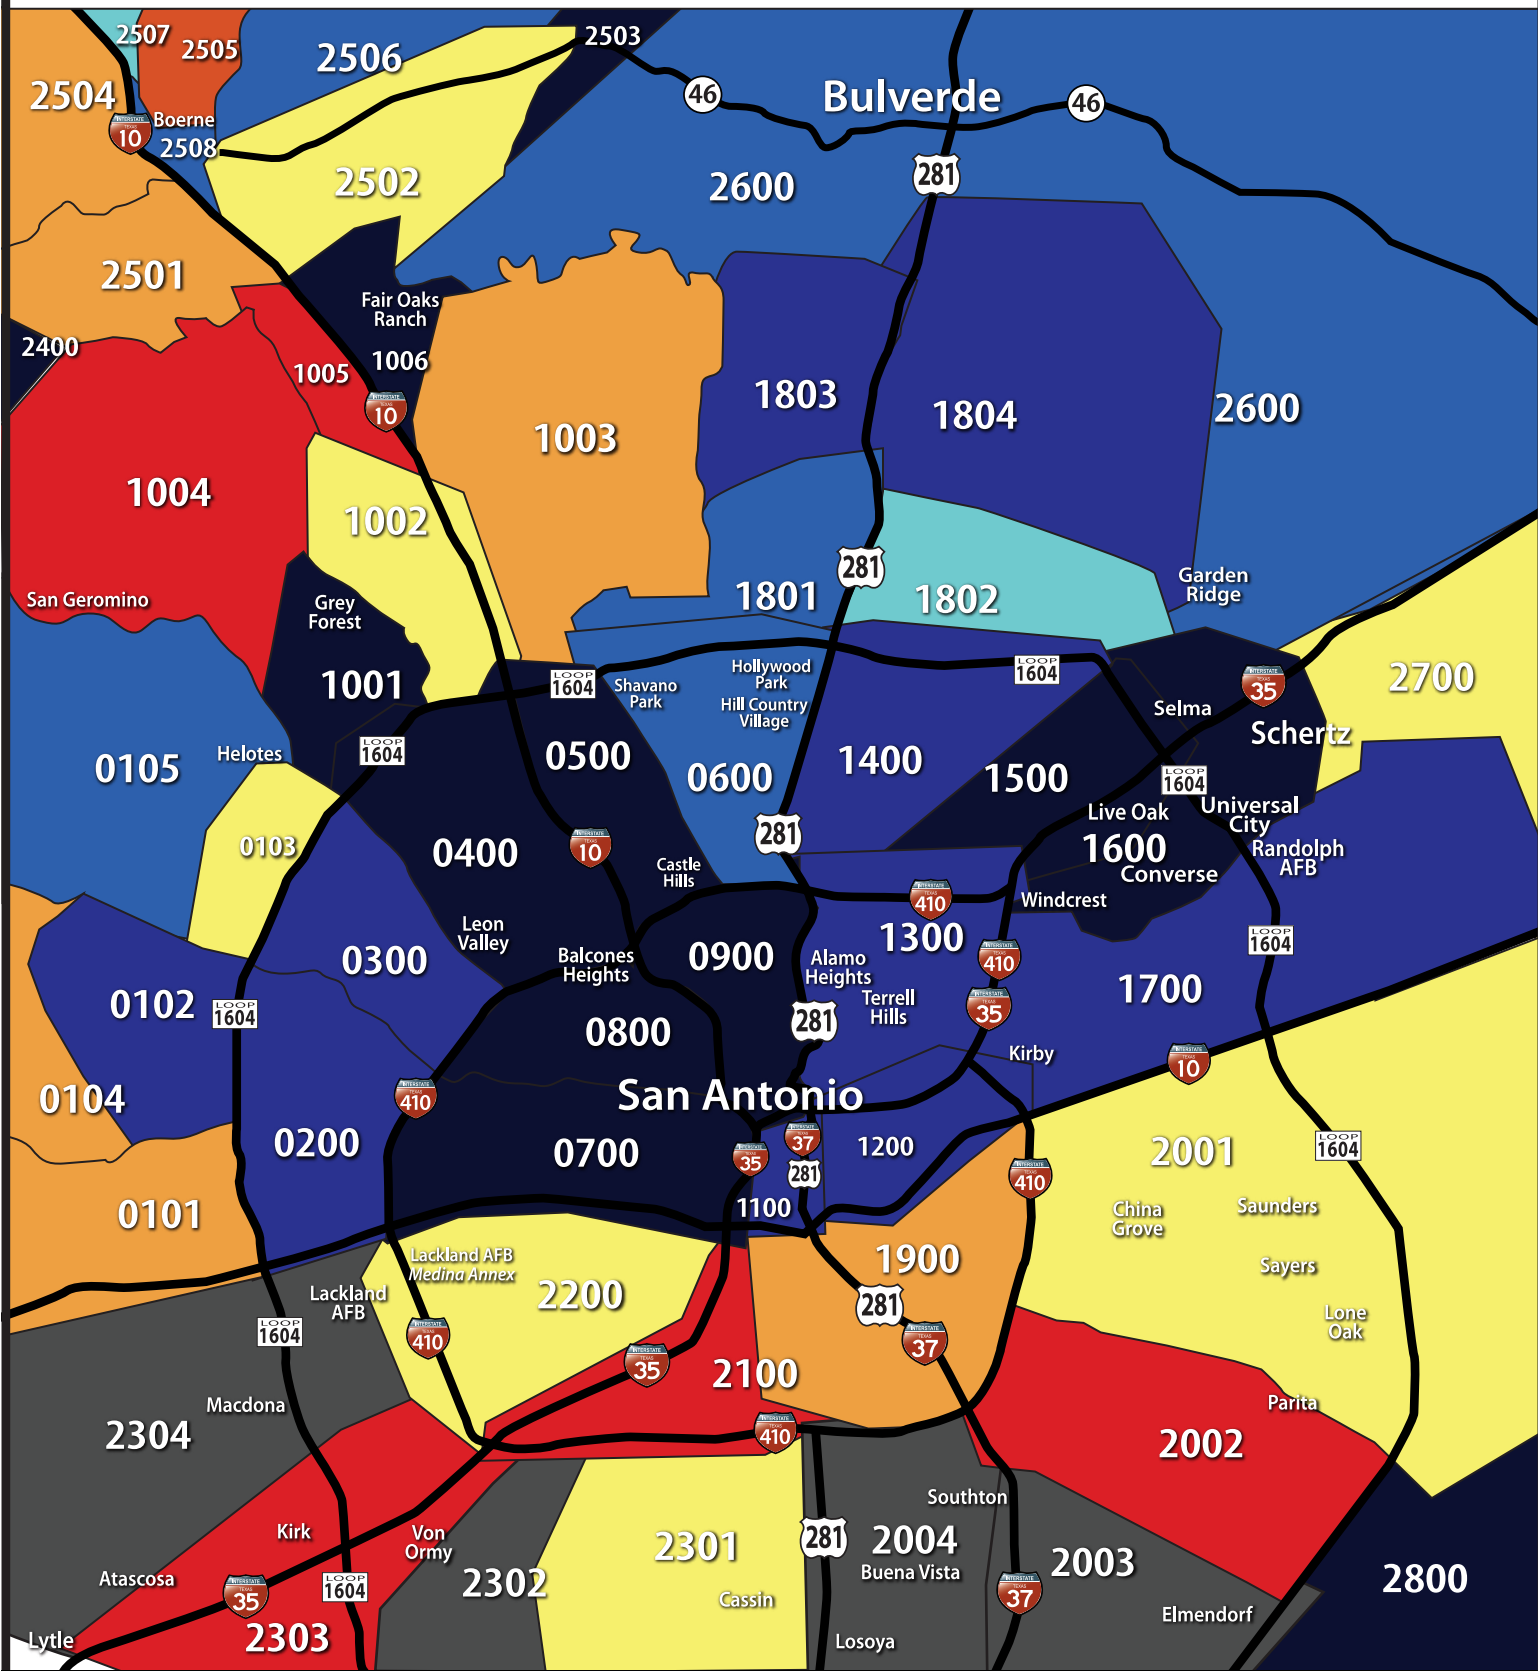

SABOR Number of Sales Heat Map

2023 YTD compared to 2022 YTD - September 2023 Update

SABOR Median Sales Price Heat Map

2023 YTD compared to 2022 YTD - September 2023 Update

-25% or more -15% to -24% -5% to -14% -1% to -4% 0 to +4% +5% to +14% +15% to 24% +25% or more