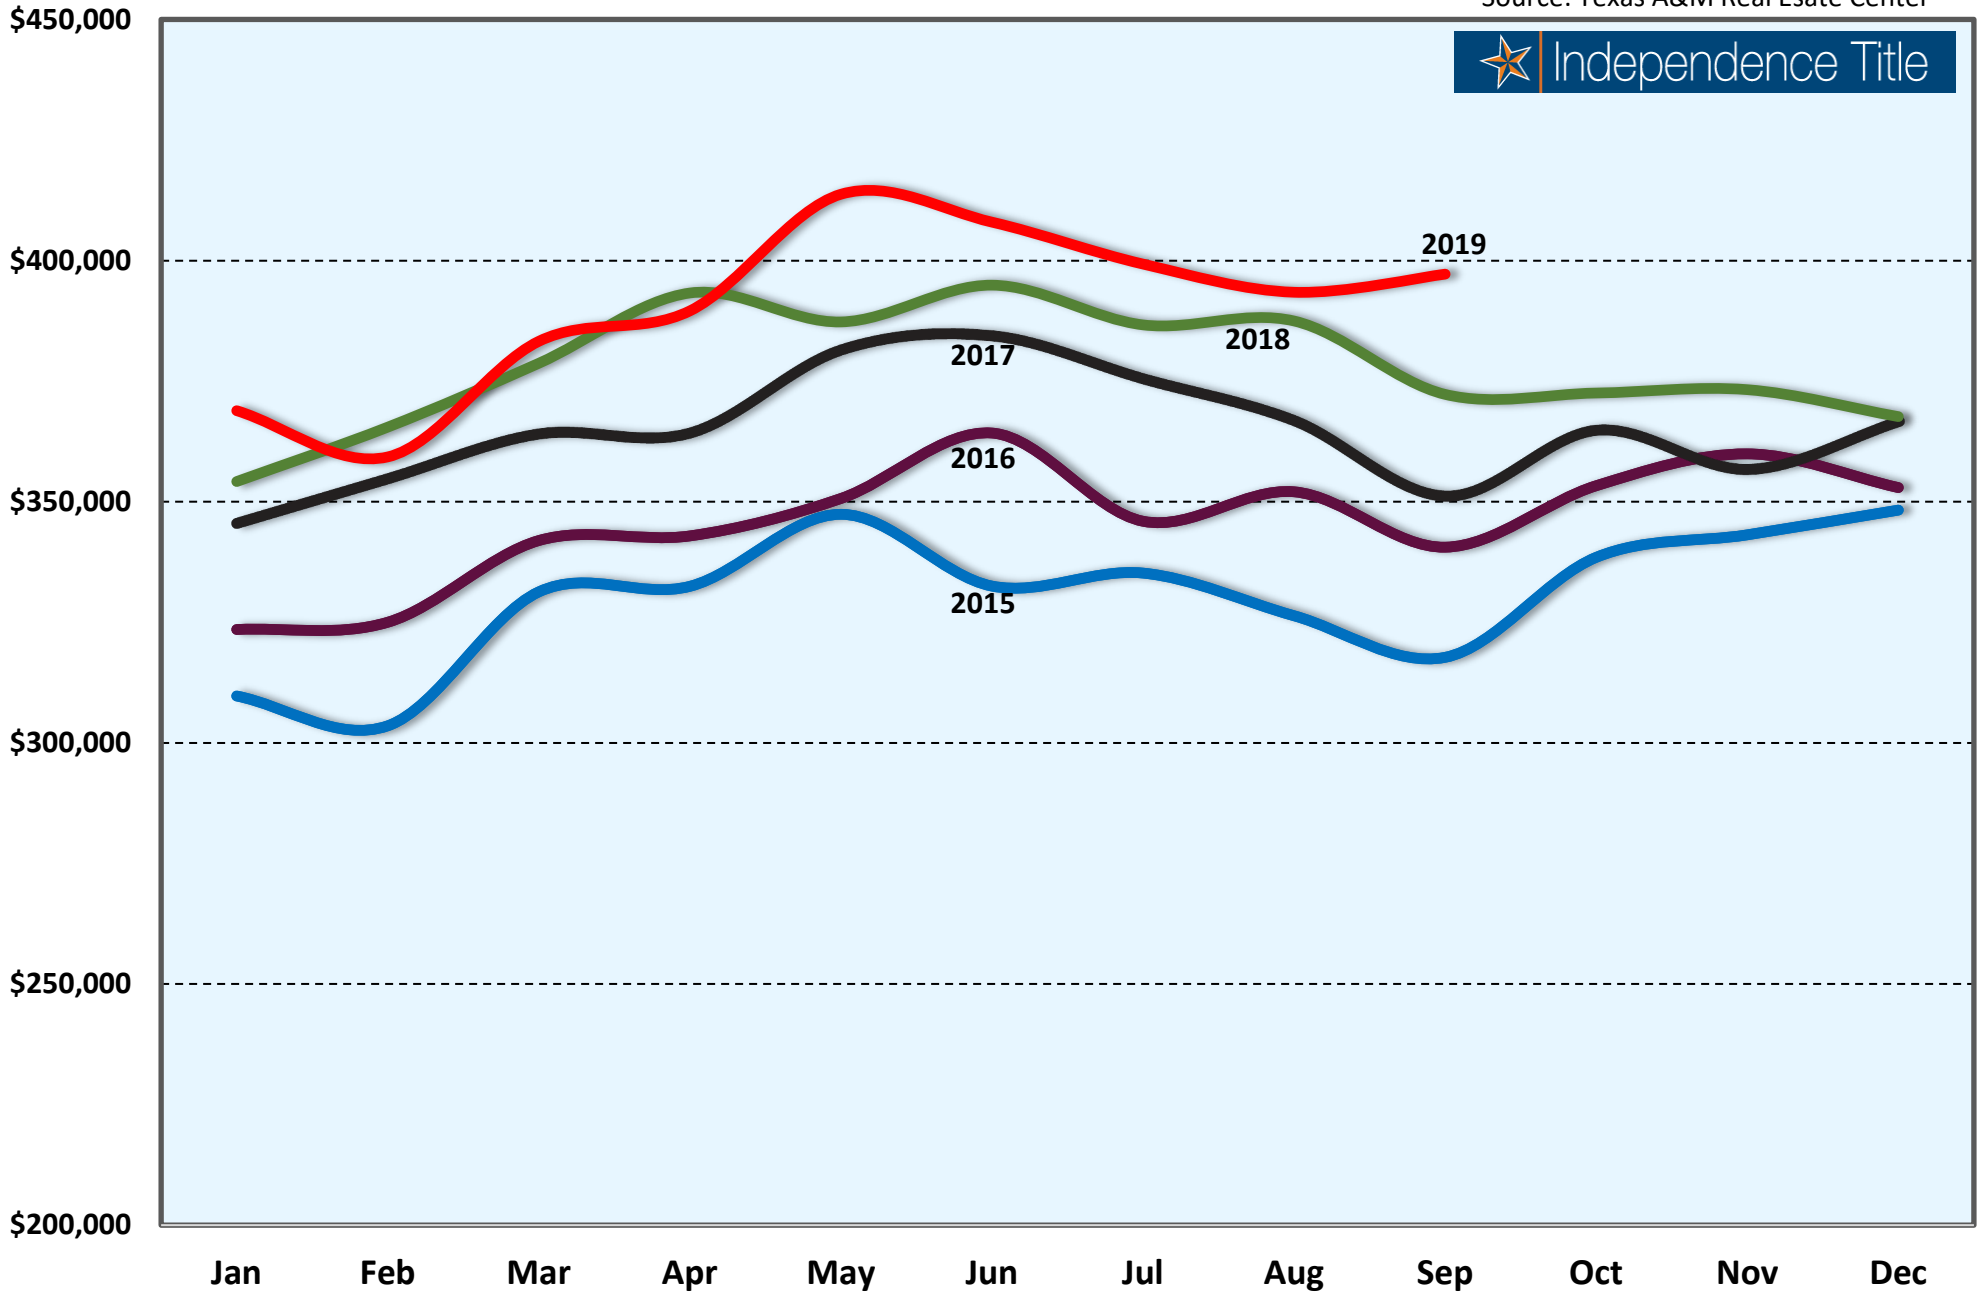

Austin MSA* - Number of Sales - 2015 - 2019 YTD

Source: Texas A&M Real Estate Center

*Austin MSA (Metropolitan Statistical Area), as defined by the Office of Management and Budget, includes Bastrop, Caldwell, Hays, Travis, and Williamson counties.

Austin MSA - Average Price - 2015 - 2019 YTD

Source: Texas A&M Real Estate Center

Austin MSA - Median Price - 2015 - 2019 YTD

Source: Texas A&M Real Estate Center

Austin MSA - Sales Volume - 2015 - 2019 YTD