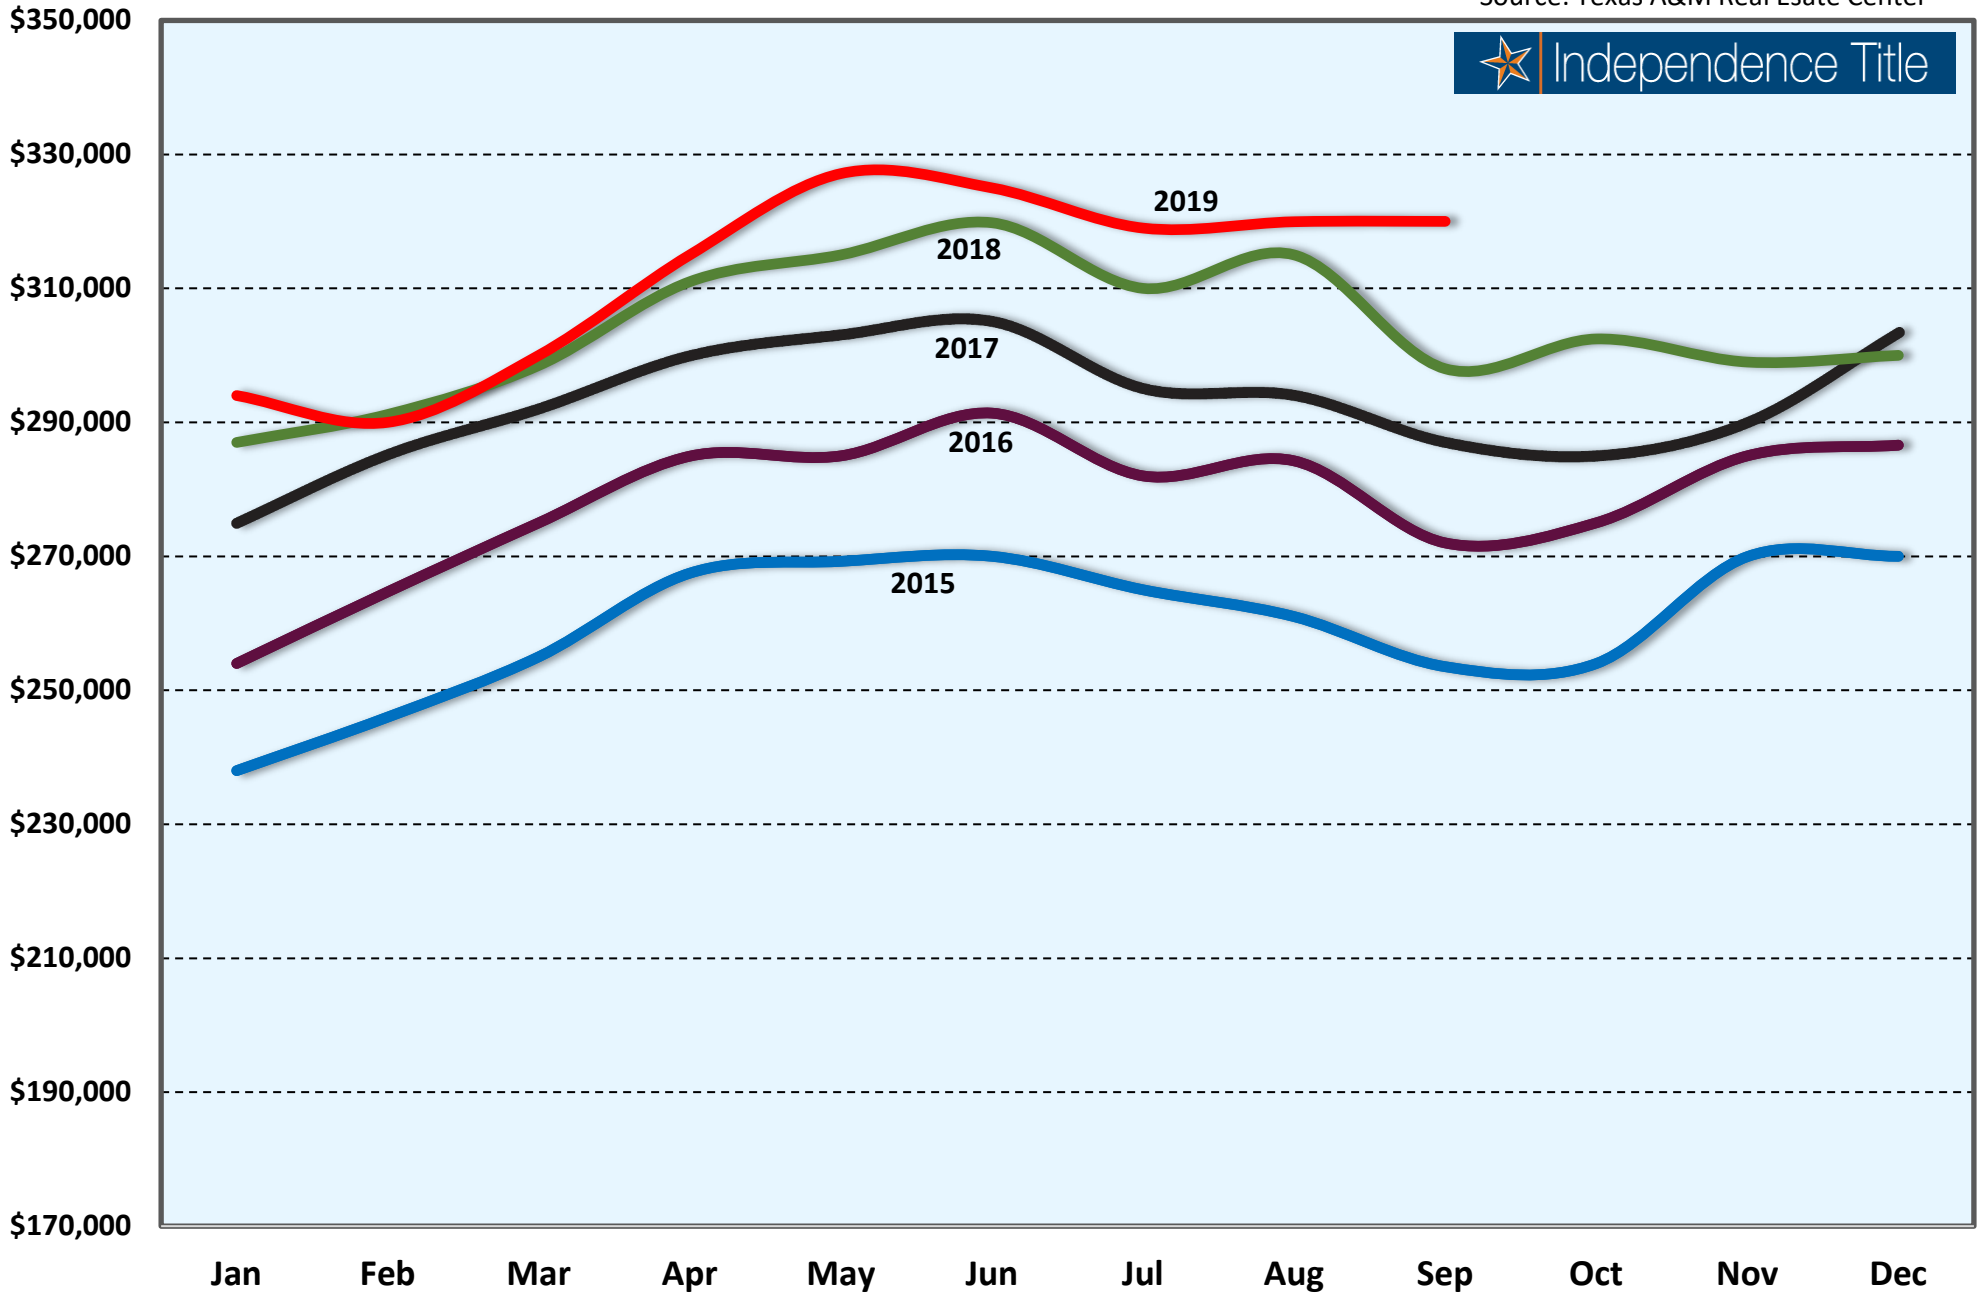

Austin MSA* - Number of Sales - 2015 - 2019 YTD

Source: Texas A&M Real Estate Center

*Austin MSA (Metropolitan Statistical Area), as defined by the Office of Management and Budget, includes Bastrop, Caldwell, Hays, Travis, and Williamson counties.

Austin MSA - Average Price - 2015 - 2019 YTD

Source: Texas A&M Real Estate Center

Austin MSA - Median Price - 2015 - 2019 YTD

Source: Texas A&M Real Estate Center

Austin MSA - Sales Volume - 2015 - 2019 YTD

Source: Texas A&M Real Estate Center

Austin MSA - Months of Inventory - 2015 - 2019 YTD

Source: Texas A&M Real Estate Center