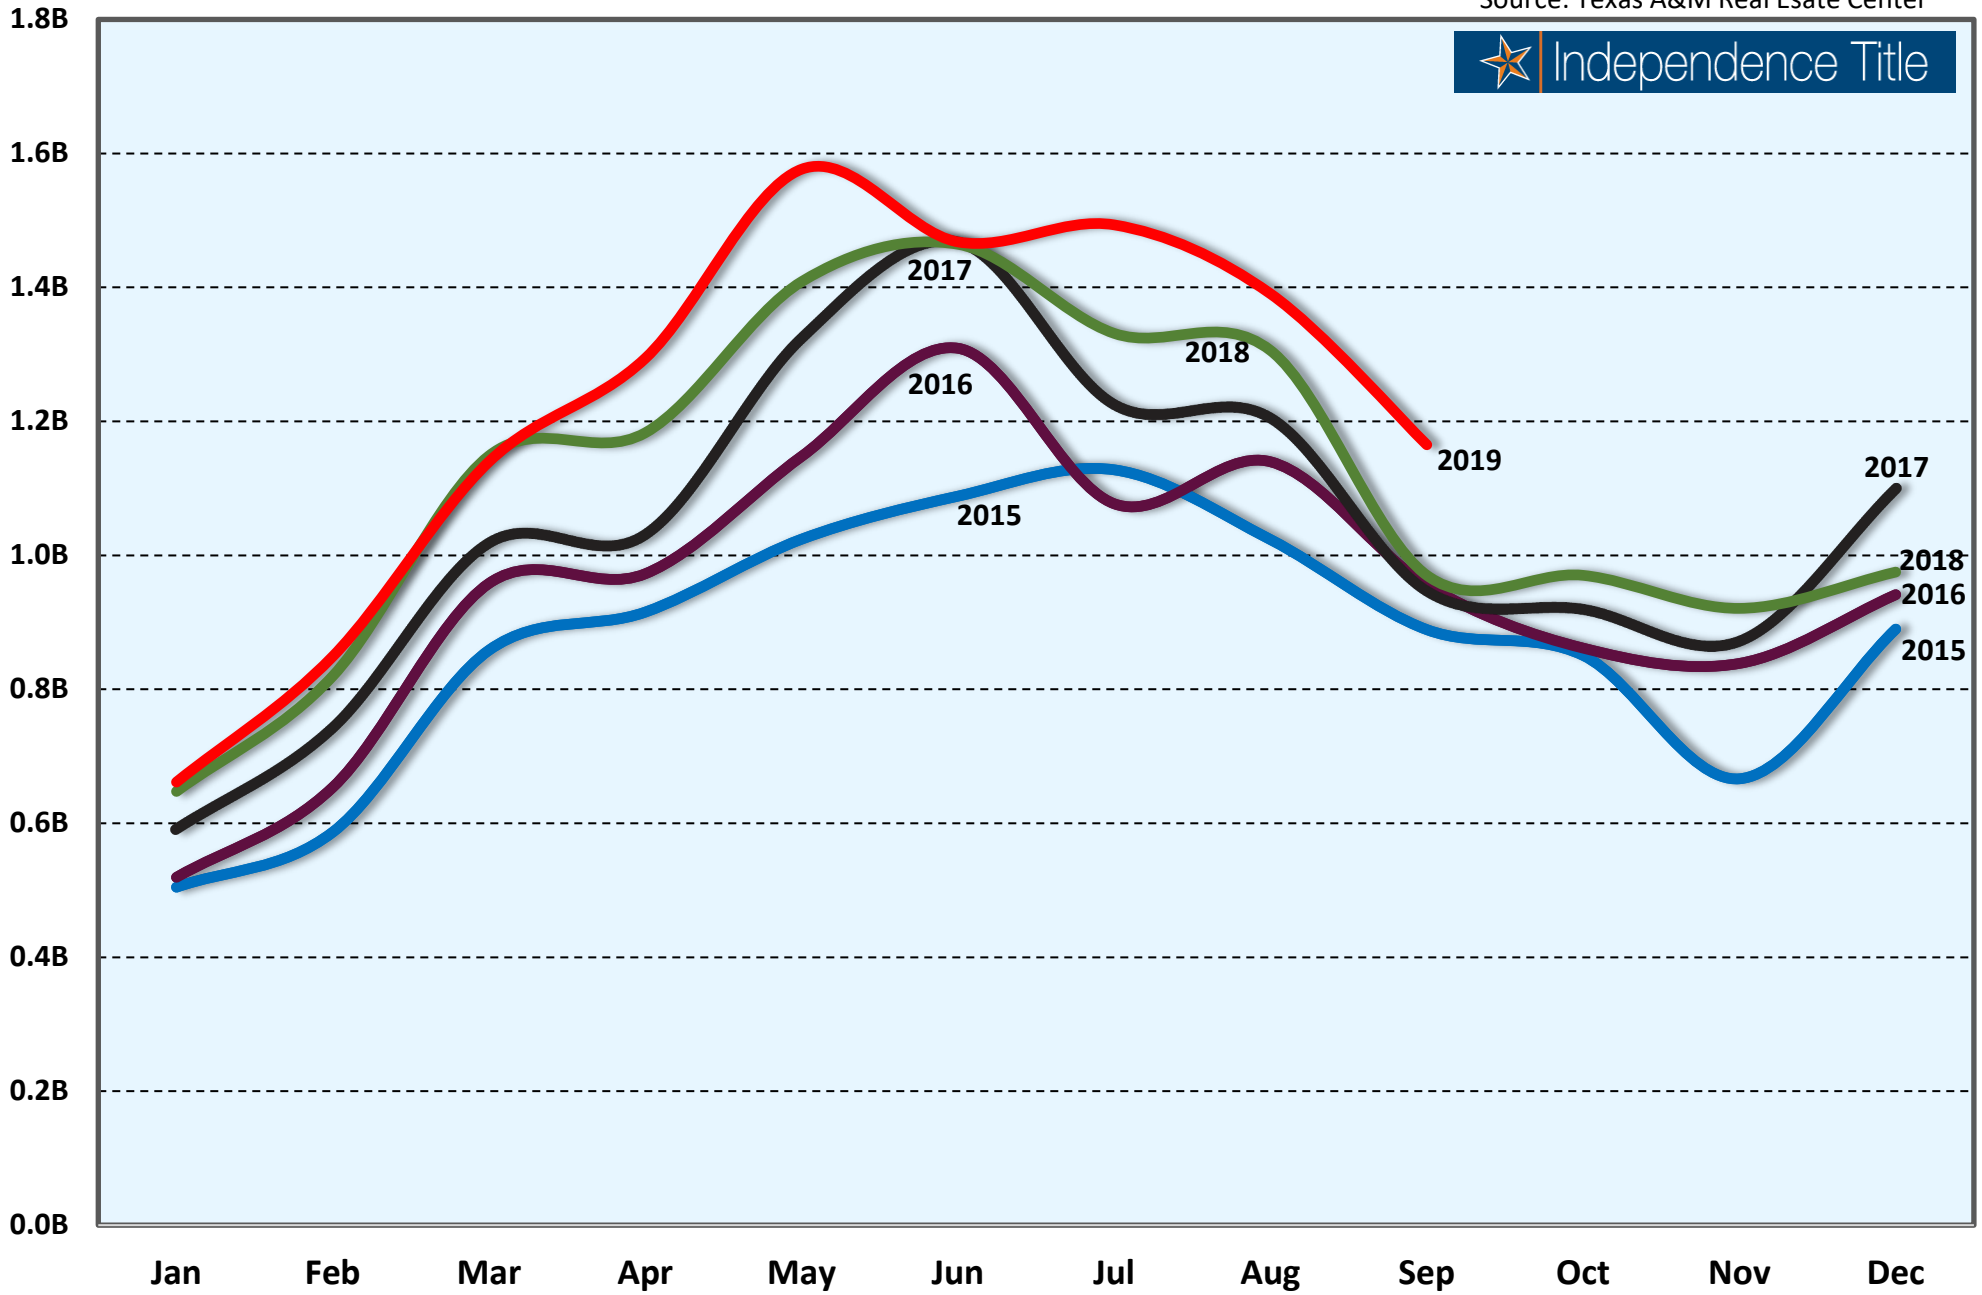

Austin MSA* - Number of Sales - 2015 - 2019 YTD

Source: Texas A&M Real Estate Center

*Austin MSA (Metropolitan Statistical Area), as defined by the Office of Management and Budget, includes Bastrop, Caldwell, Hays, Travis, and Williamson counties.

Austin MSA - Average Price - 2015 - 2019 YTD

Source: Texas A&M Real Estate Center

Austin MSA - Median Price - 2015 - 2019 YTD

Source: Texas A&M Real Estate Center

Austin MSA - Sales Volume - 2015 - 2019 YTD

Source: Texas A&M Real Estate Center

Austin MSA - Months of Inventory - 2015 - 2019 YTD

Source: Texas A&M Real Estate Center