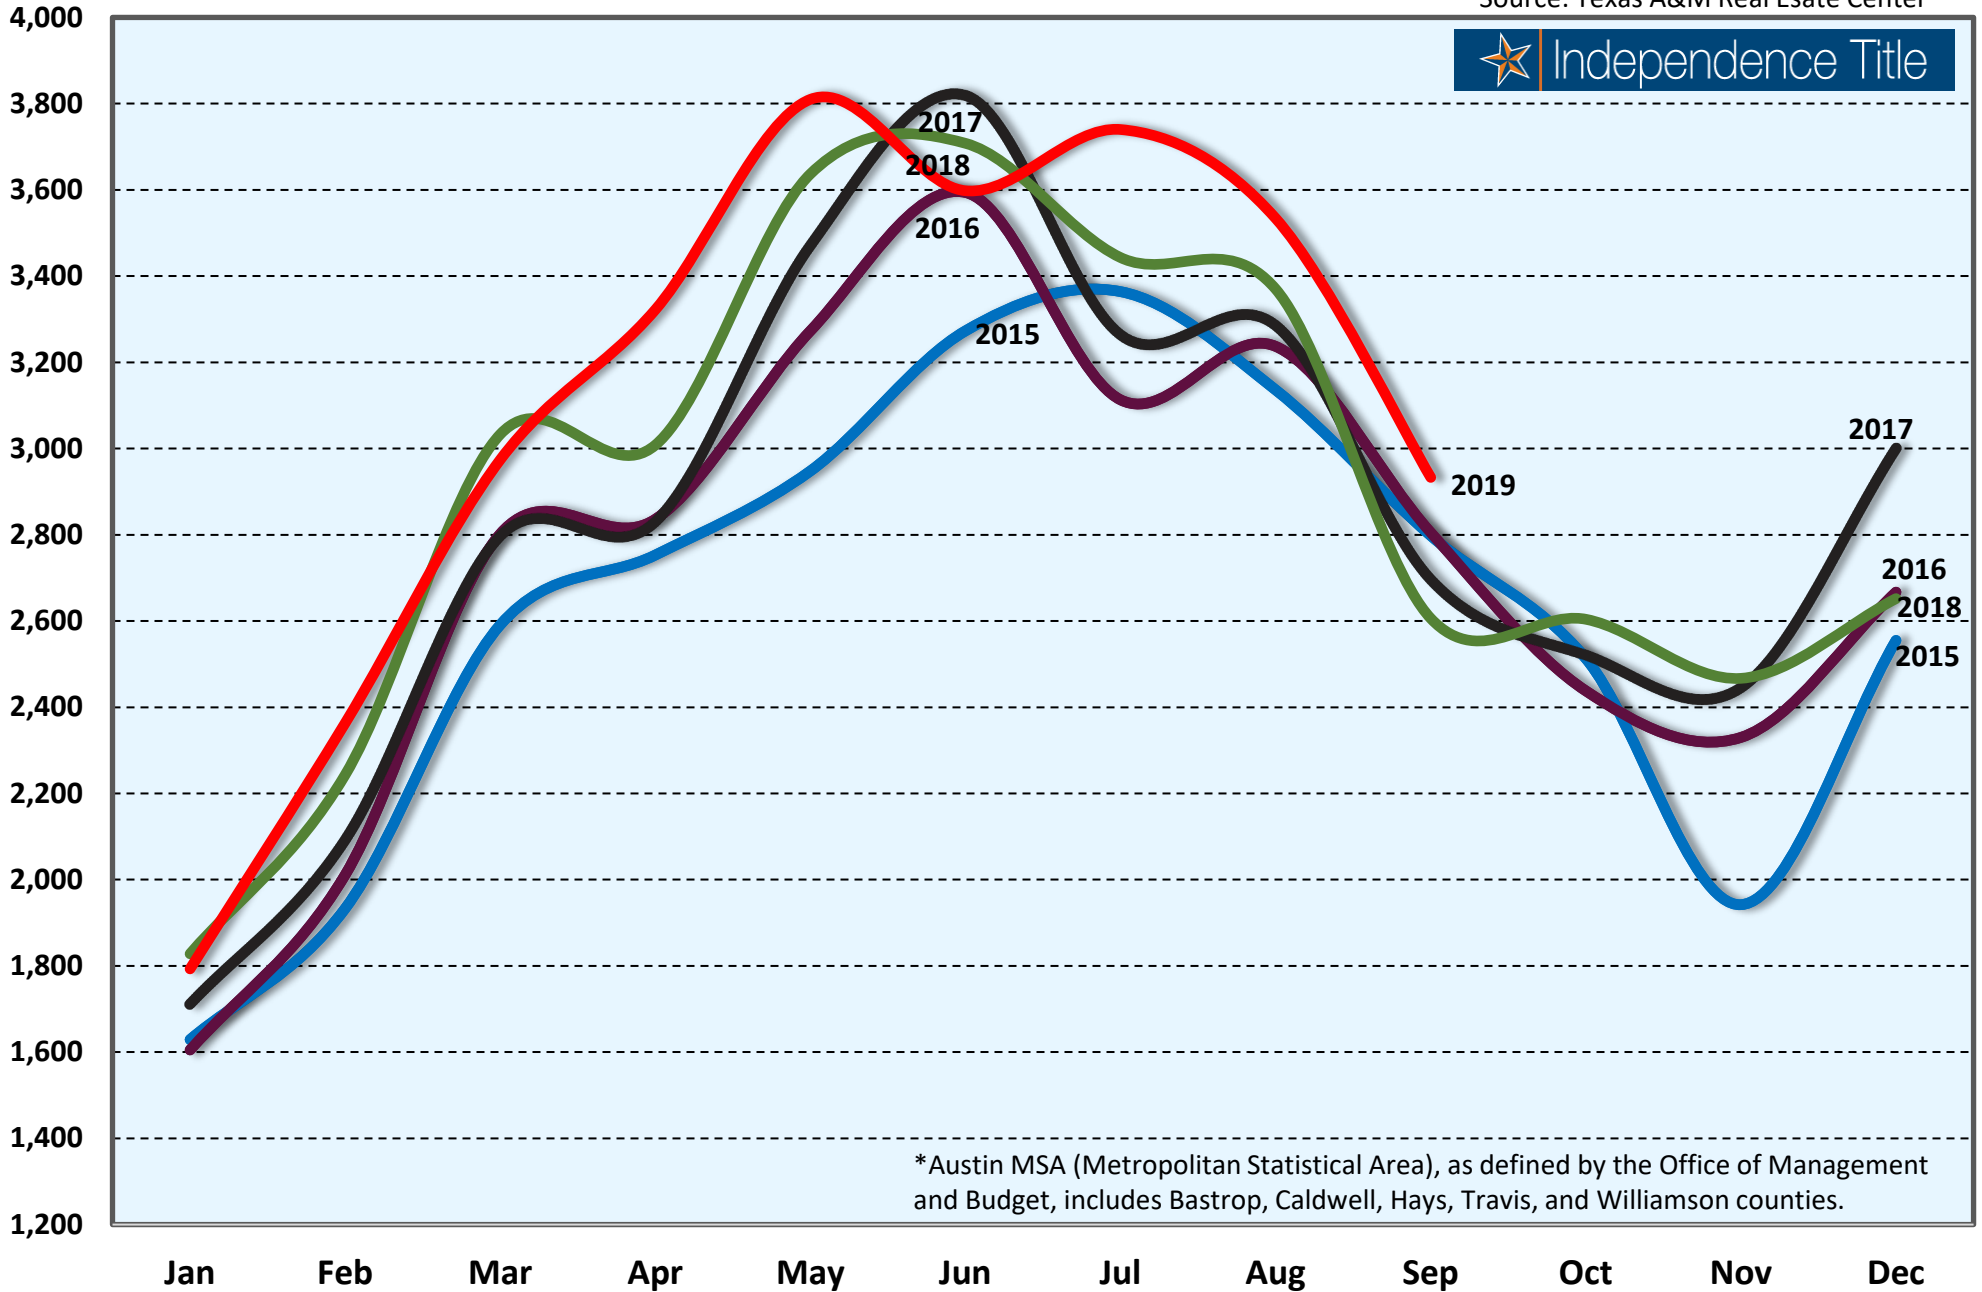

Austin MSA* - Number of Sales - 2015 - 2019 YTD

Source: Texas A&M Real Estate Center

*Austin MSA (Metropolitan Statistical Area), as defined by the Office of Management and Budget, includes Bastrop, Caldwell, Hays, Travis, and Williamson counties.

Austin MSA - Average Price - 2015 - 2019 YTD

Source: Texas A&M Real Estate Center

Austin MSA - Median Price - 2015 - 2019 YTD

Source: Texas A&M Real Estate Center

Austin MSA - Sales Volume - 2015 - 2019 YTD