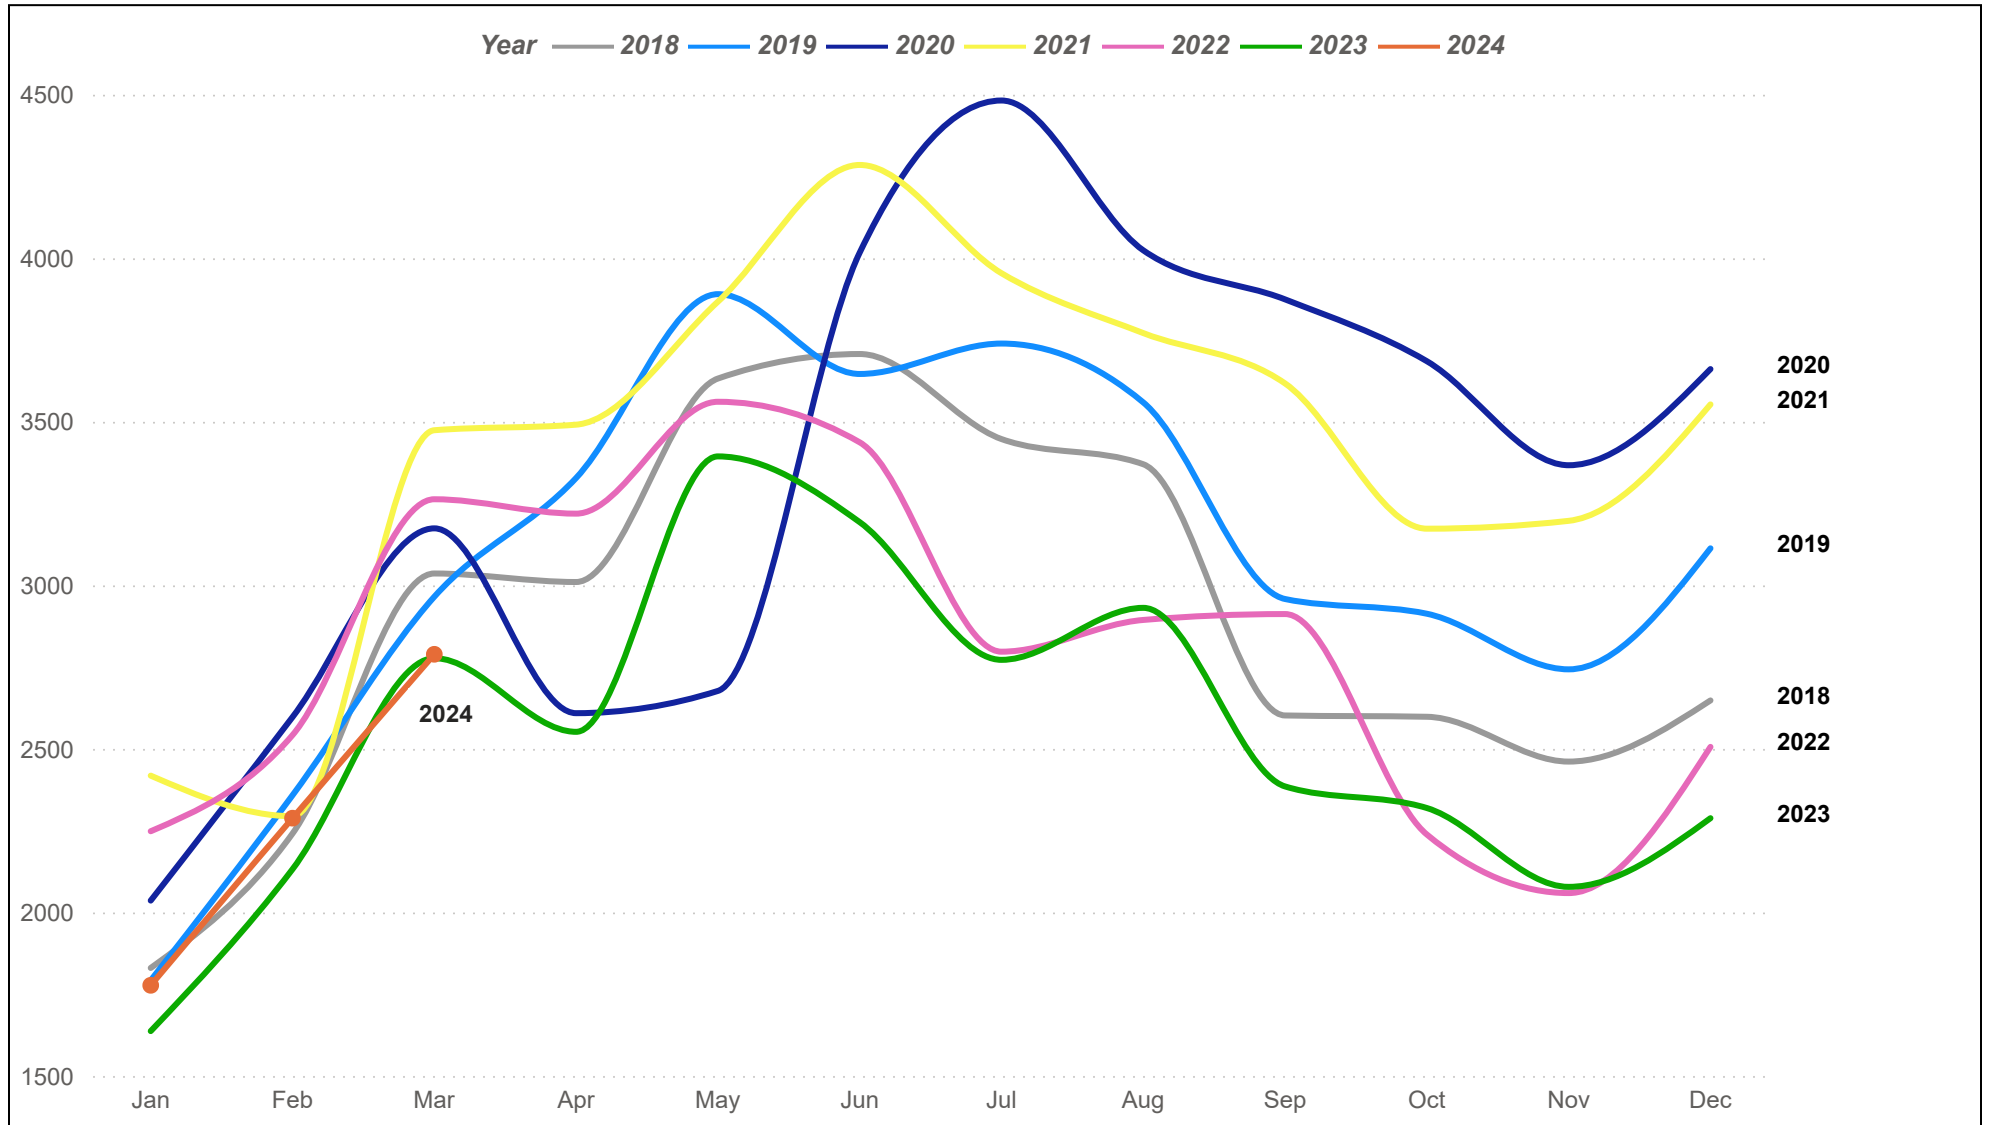

Austin MSA Residential Sales

The Austin MSA (Metropolitan Statistical Area) consists of Bastrop, Caldwell, Hays, Travis, and Williamson counties.

Austin MSA Average Sales Price

The Austin MSA (Metropolitan Statistical Area) consists of Bastrop, Caldwell, Hays, Travis, and Williamson counties.

Austin MSA Median Sales Price

The Austin MSA (Metropolitan Statistical Area) consists of Bastrop, Caldwell, Hays, Travis, and Williamson counties.

Austin MSA Residential Sales Volume

The Austin MSA (Metropolitan Statistical Area) consists of Bastrop, Caldwell, Hays, Travis, and Williamson counties.

Austin MSA Months of Inventory

The Austin MSA (Metropolitan Statistical Area) consists of Bastrop, Caldwell, Hays, Travis, and Williamson counties.