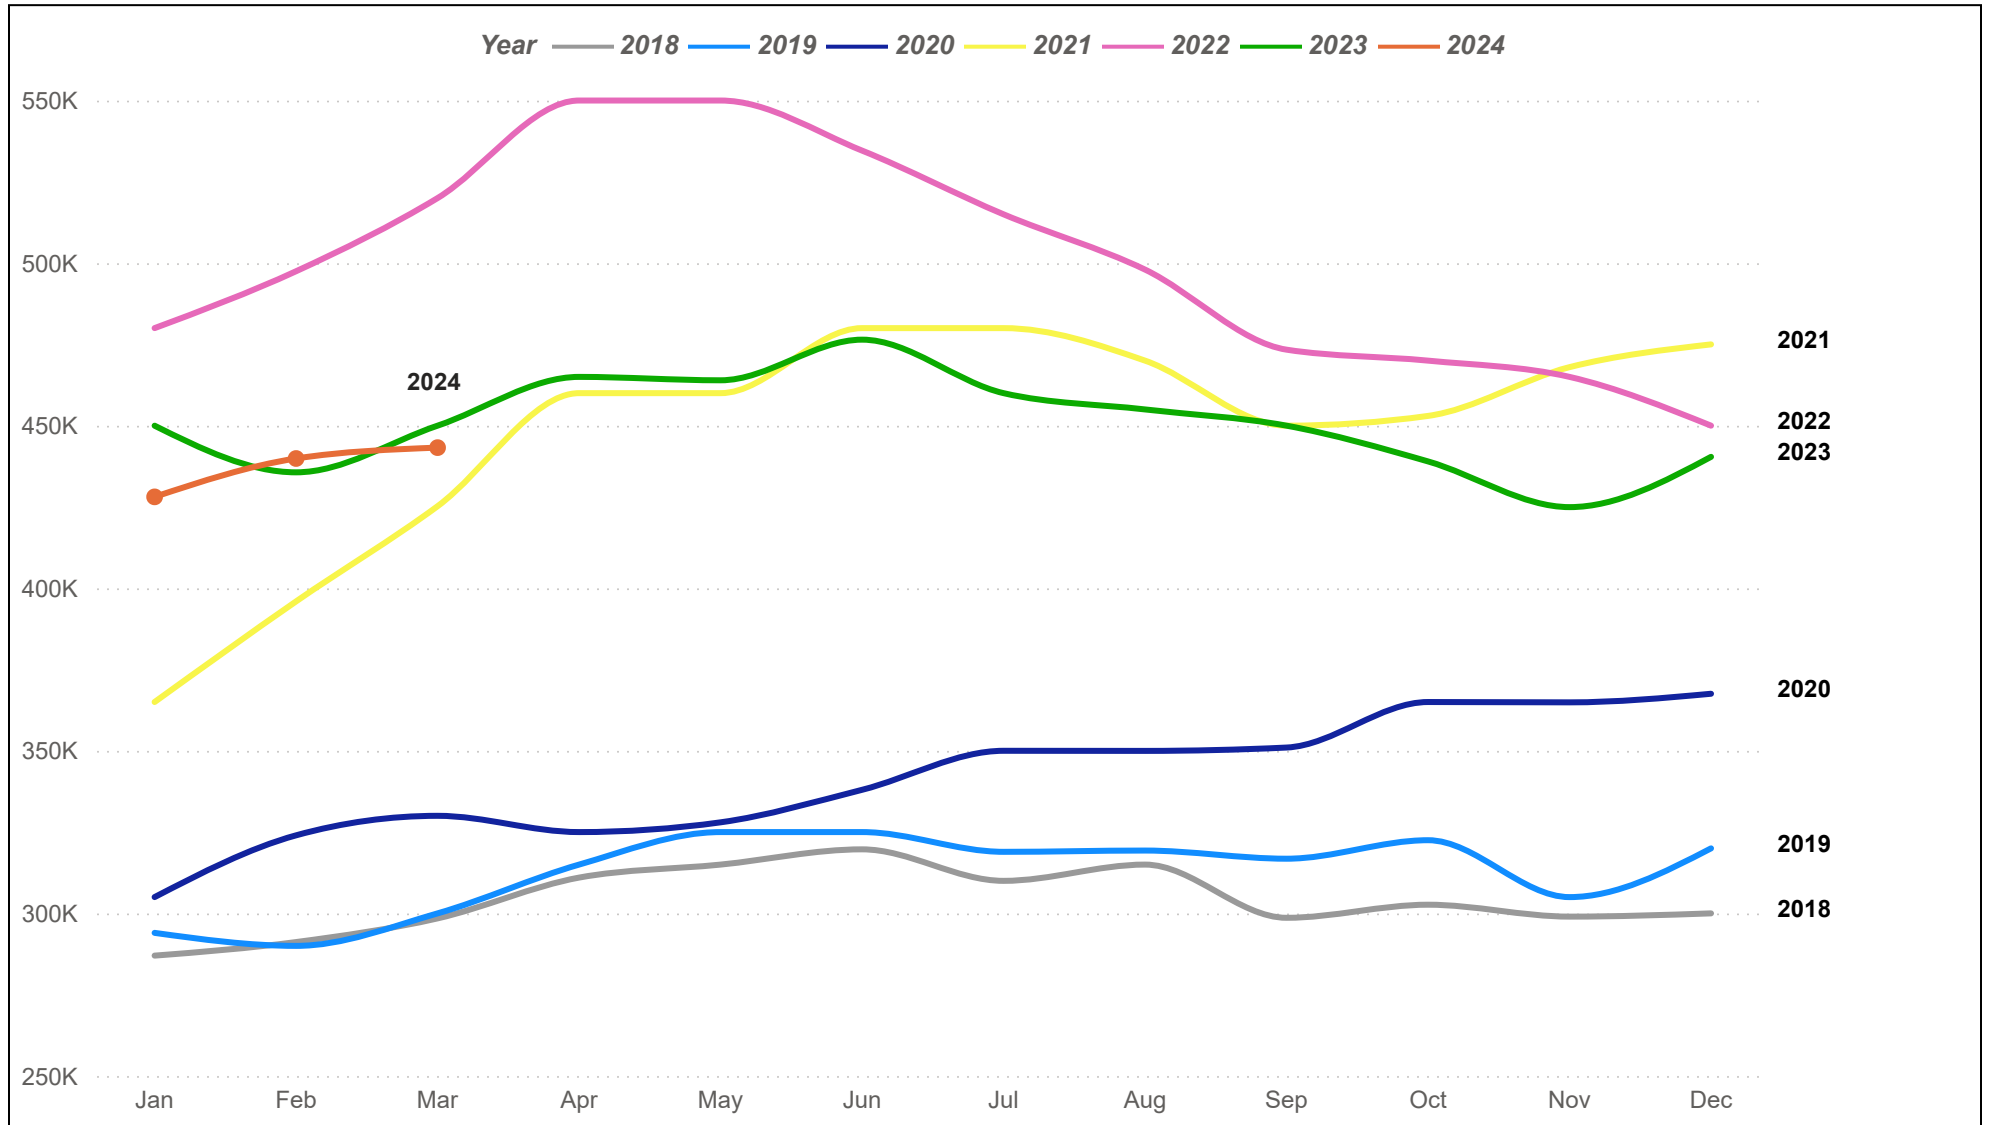

Austin MSA Residential Sales

The Austin MSA (Metropolitan Statistical Area) consists of Bastrop, Caldwell, Hays, Travis, and Williamson counties.

Austin MSA Average Sales Price

The Austin MSA (Metropolitan Statistical Area) consists of Bastrop, Caldwell, Hays, Travis, and Williamson counties.

Austin MSA Median Sales Price

The Austin MSA (Metropolitan Statistical Area) consists of Bastrop, Caldwell, Hays, Travis, and Williamson counties.

Austin MSA Residential Sales Volume

The Austin MSA (Metropolitan Statistical Area) consists of Bastrop, Caldwell, Hays, Travis, and Williamson counties.

Austin MSA Months of Inventory

The Austin MSA (Metropolitan Statistical Area) consists of Bastrop, Caldwell, Hays, Travis, and Williamson counties.