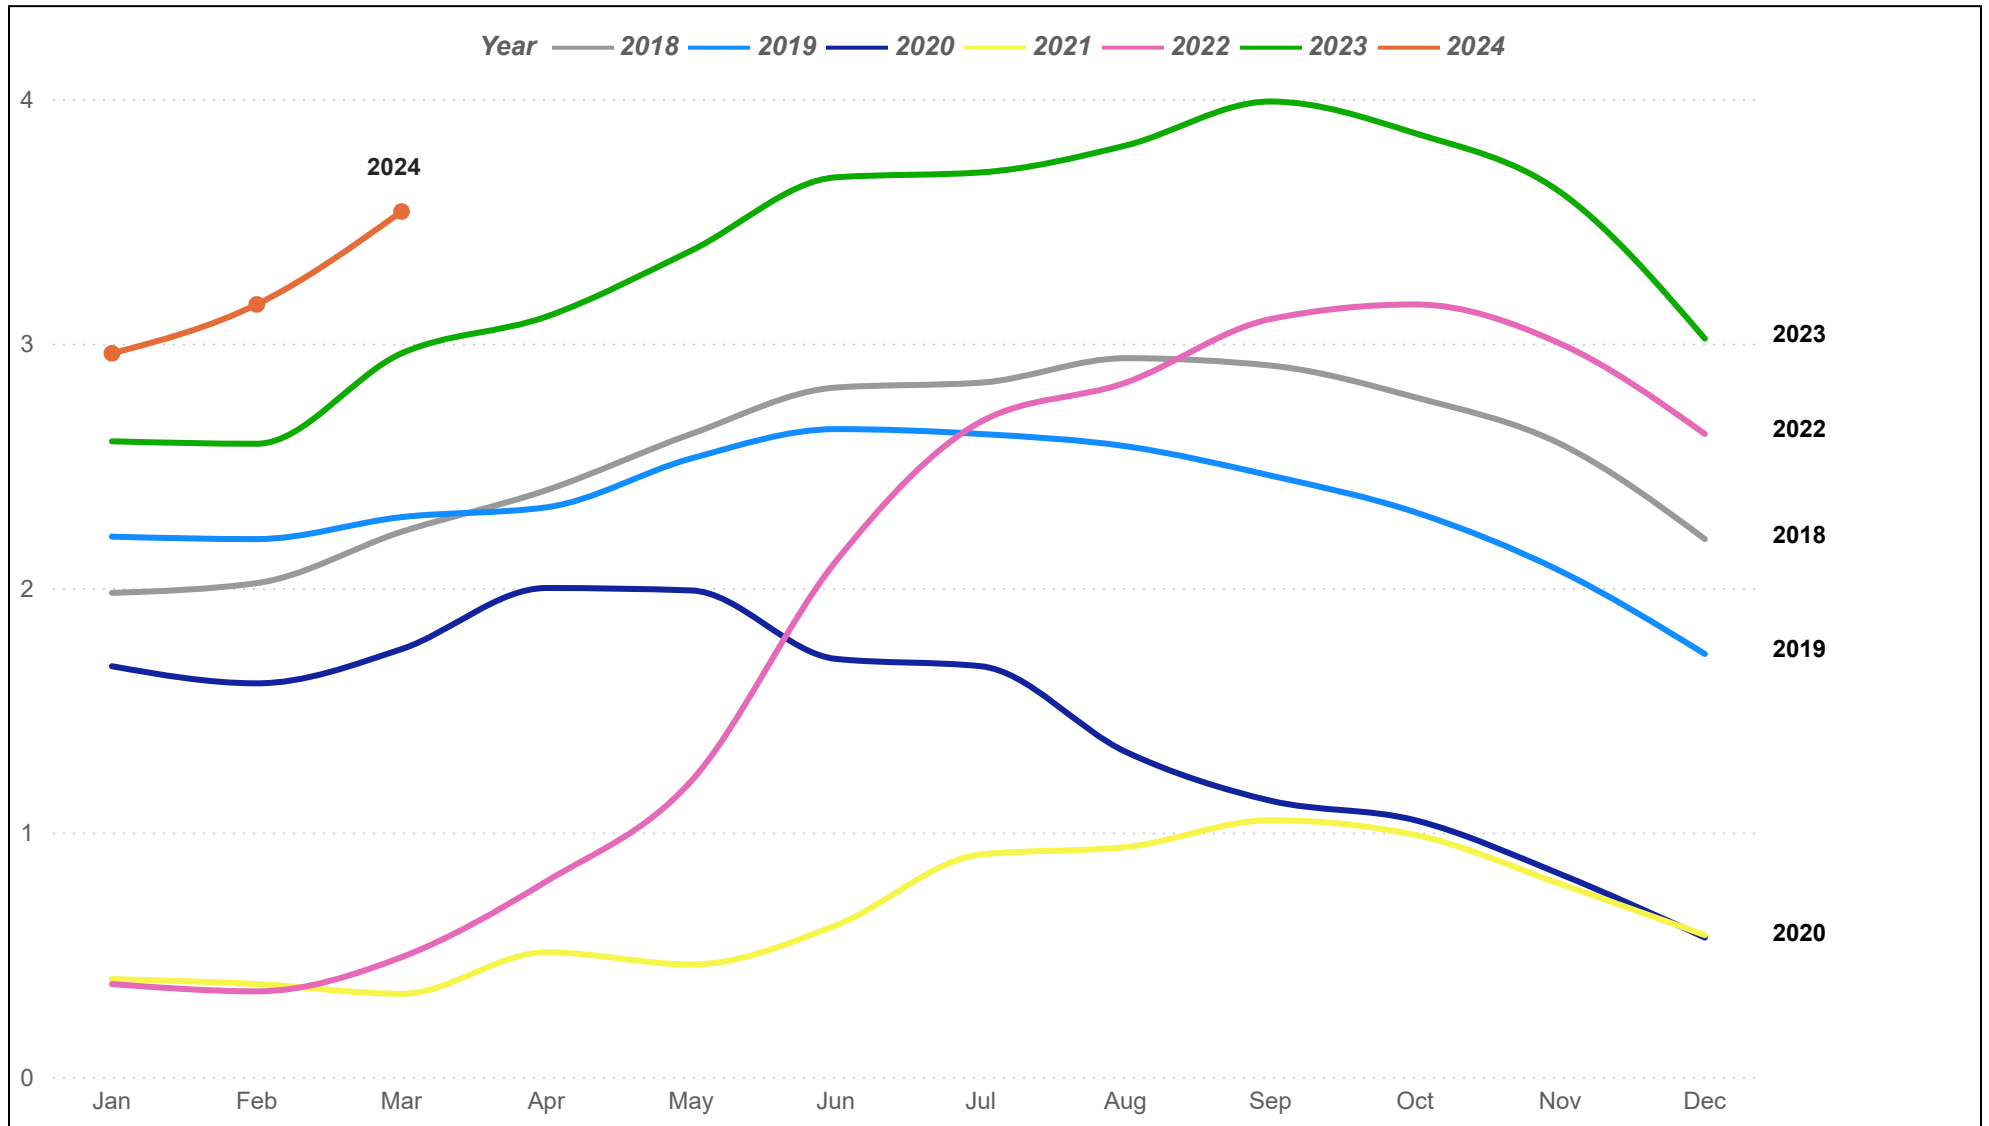

Austin MSA Residential Sales

The Austin MSA (Metropolitan Statistical Area) consists of Bastrop, Caldwell, Hays, Travis, and Williamson counties.

Austin MSA Average Sales Price

The Austin MSA (Metropolitan Statistical Area) consists of Bastrop, Caldwell, Hays, Travis, and Williamson counties.

Austin MSA Median Sales Price

The Austin MSA (Metropolitan Statistical Area) consists of Bastrop, Caldwell, Hays, Travis, and Williamson counties.

Austin MSA Residential Sales Volume

The Austin MSA (Metropolitan Statistical Area) consists of Bastrop, Caldwell, Hays, Travis, and Williamson counties.

Austin MSA Months of Inventory

The Austin MSA (Metropolitan Statistical Area) consists of Bastrop, Caldwell, Hays, Travis, and Williamson counties.