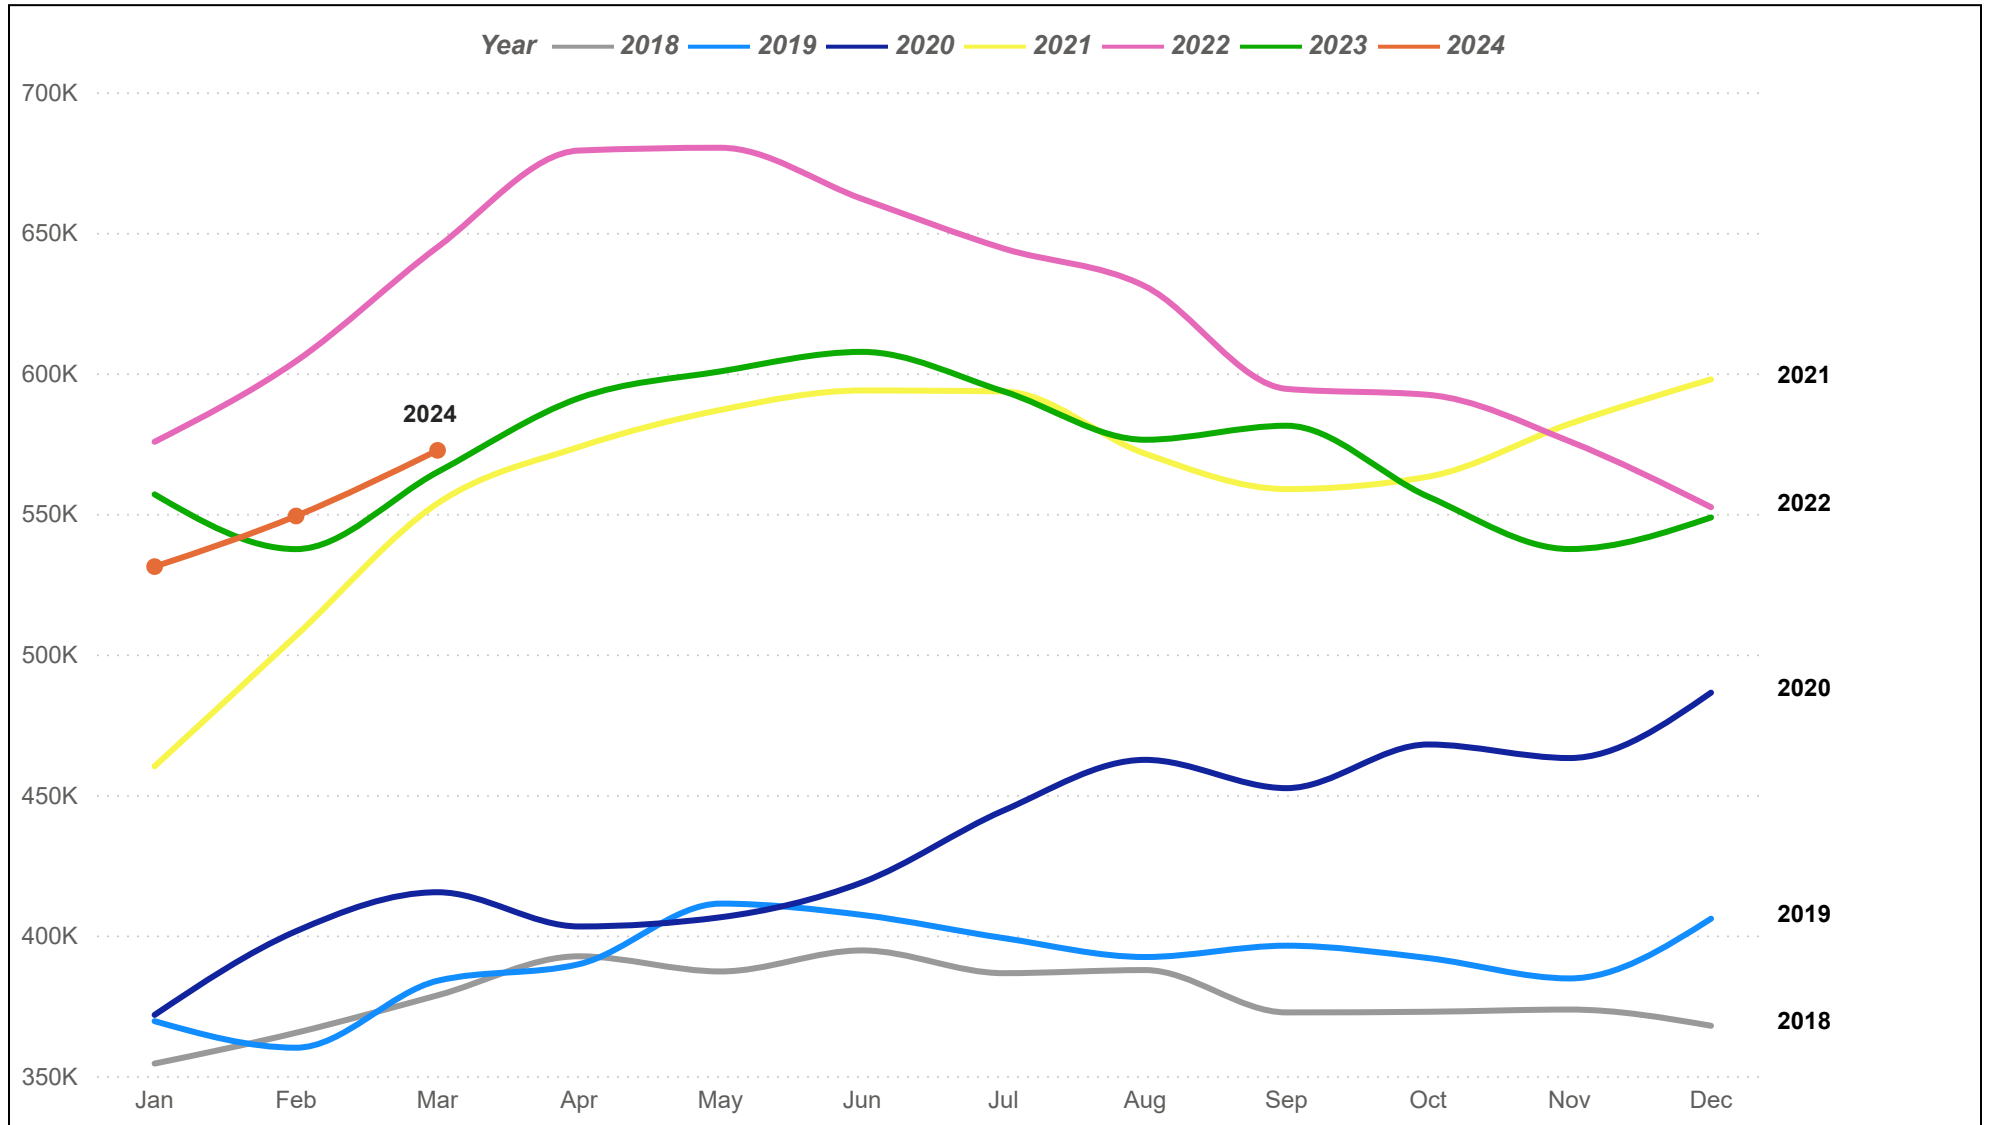

Austin MSA Residential Sales

The Austin MSA (Metropolitan Statistical Area) consists of Bastrop, Caldwell, Hays, Travis, and Williamson counties.

Austin MSA Average Sales Price

The Austin MSA (Metropolitan Statistical Area) consists of Bastrop, Caldwell, Hays, Travis, and Williamson counties.

Austin MSA Median Sales Price

The Austin MSA (Metropolitan Statistical Area) consists of Bastrop, Caldwell, Hays, Travis, and Williamson counties.

Austin MSA Residential Sales Volume

The Austin MSA (Metropolitan Statistical Area) consists of Bastrop, Caldwell, Hays, Travis, and Williamson counties.

Austin MSA Months of Inventory

The Austin MSA (Metropolitan Statistical Area) consists of Bastrop, Caldwell, Hays, Travis, and Williamson counties.