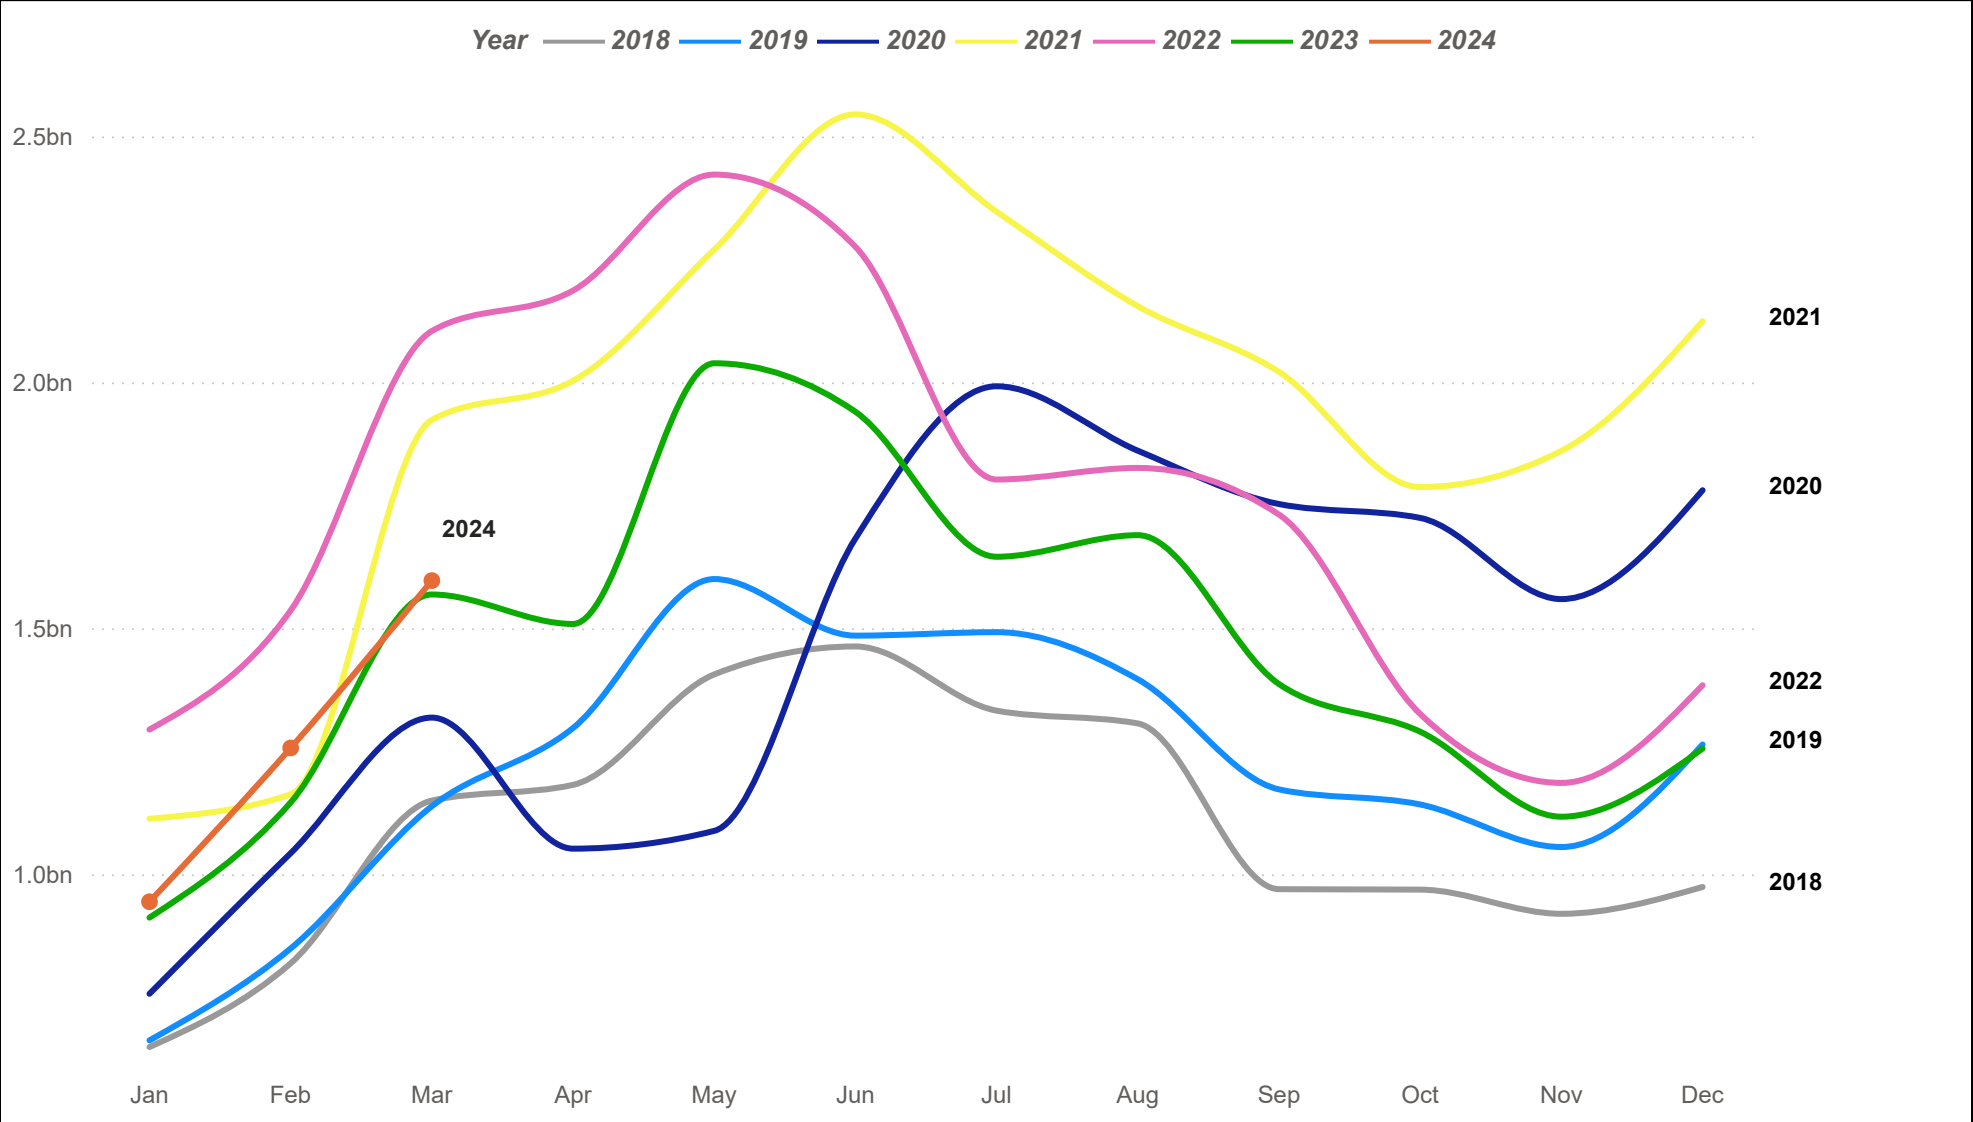

Austin MSA Residential Sales

The Austin MSA (Metropolitan Statistical Area) consists of Bastrop, Caldwell, Hays, Travis, and Williamson counties.

Austin MSA Average Sales Price

The Austin MSA (Metropolitan Statistical Area) consists of Bastrop, Caldwell, Hays, Travis, and Williamson counties.

Austin MSA Median Sales Price

The Austin MSA (Metropolitan Statistical Area) consists of Bastrop, Caldwell, Hays, Travis, and Williamson counties.

Austin MSA Residential Sales Volume

The Austin MSA (Metropolitan Statistical Area) consists of Bastrop, Caldwell, Hays, Travis, and Williamson counties.

Austin MSA Months of Inventory

The Austin MSA (Metropolitan Statistical Area) consists of Bastrop, Caldwell, Hays, Travis, and Williamson counties.