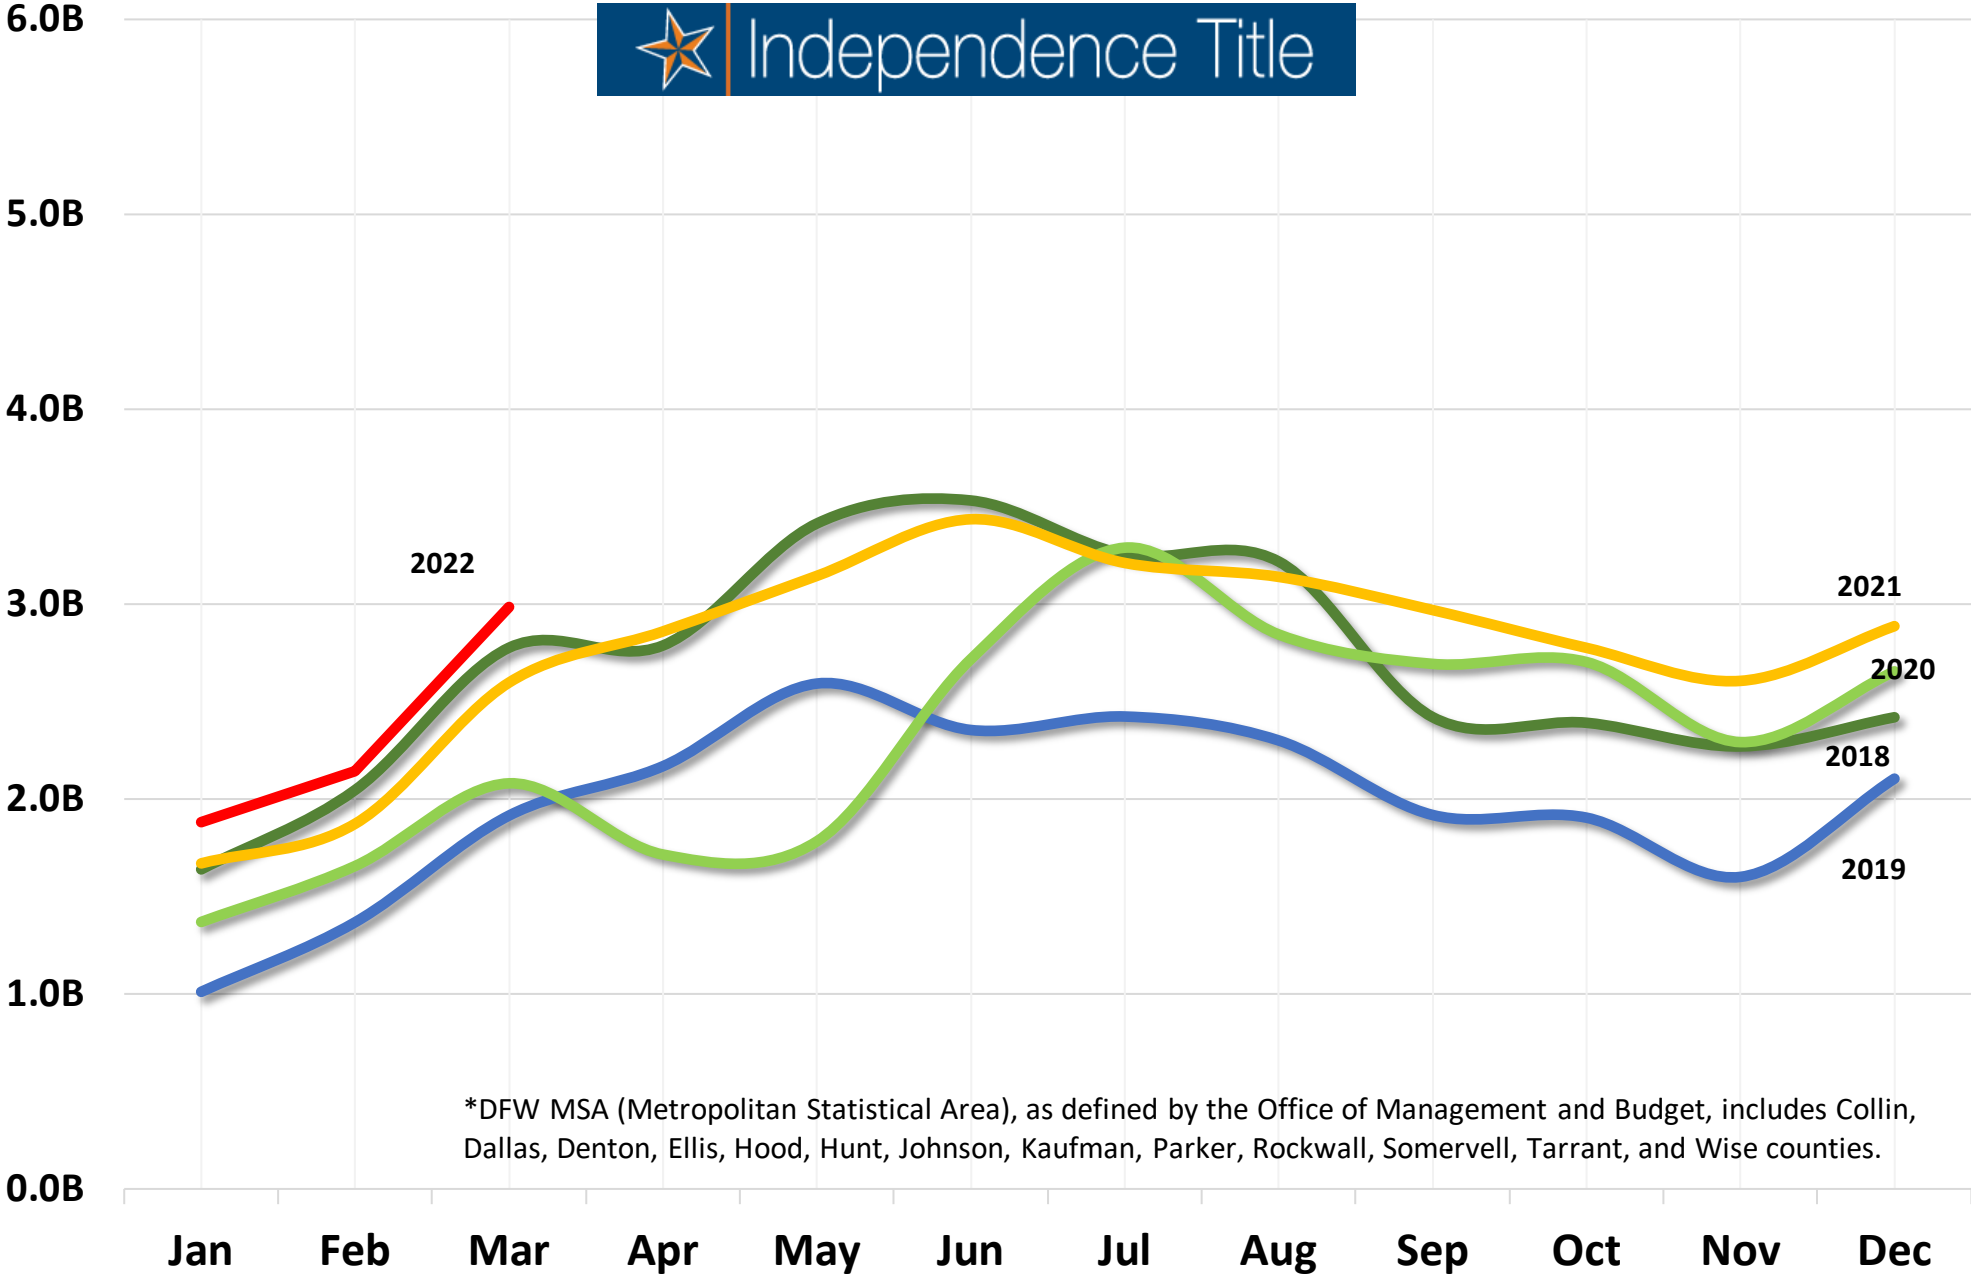

DFW MSA Average Sales Price - 2018-2022

— 2018 — 2019 — 2020 — 2021 — 2022

*DFW MSA (Metropolitan Statistical Area), as defined by the Office of Management and Budget, includes Collin, Dallas, Denton, Ellis, Hood, Hunt, Johnson, Kaufman, Parker, Rockwall, Somervell, Tarrant, and Wise counties.

DFW MSA Median Sales Price - 2018-2022

— 2018 — 2019 — 2020 — 2021 — 2022

*DFW MSA (Metropolitan Statistical Area), as defined by the Office of Management and Budget, includes Collin, Dallas, Denton, Ellis, Hood, Hunt, Johnson, Kaufman, Parker, Rockwall, Somervell, Tarrant, and Wise counties.

DFW MSA Residential Sales Volume - 2018-2022

— 2018 — 2019 — 2020 — 2021 — 2022

*DFW MSA (Metropolitan Statistical Area), as defined by the Office of Management and Budget, includes Collin, Dallas, Denton, Ellis, Hood, Hunt, Johnson, Kaufman, Parker, Rockwall, Somervell, Tarrant, and Wise counties.

DFW MSA Months of Inventory - 2018-2022

— 2018 — 2019 — 2020 — 2021 — 2022

*DFW MSA (Metropolitan Statistical Area), as defined by the Office of Management and Budget, includes Collin, Dallas, Denton, Ellis, Hood, Hunt, Johnson, Kaufman, Parker, Rockwall, Somervell, Tarrant, and Wise counties.