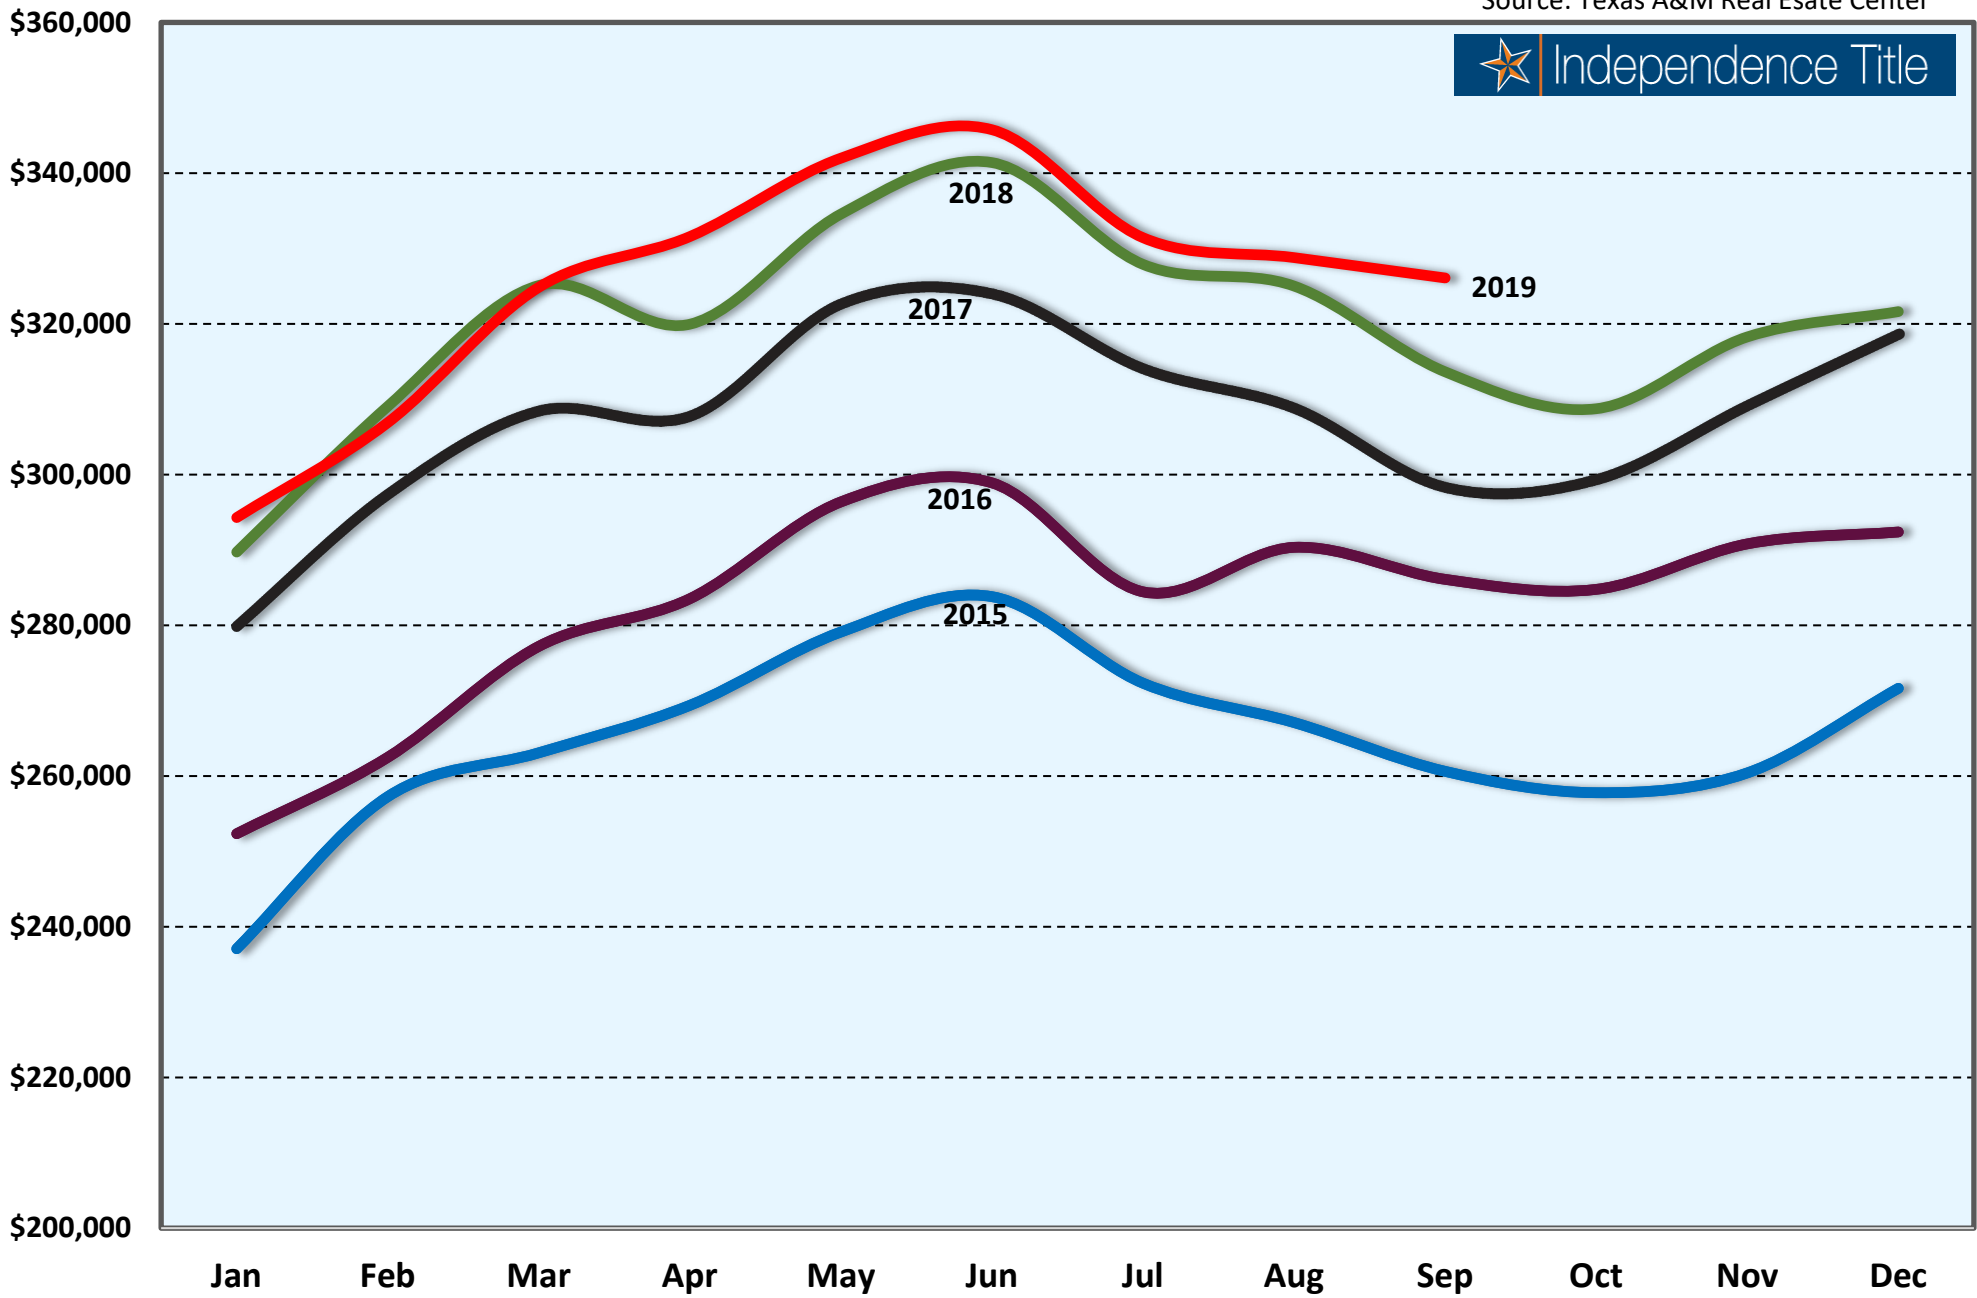

DFW MSA* - Number of Sales - 2015 - 2019 YTD

Source: Texas A&M Real Estate Center

*DFW MSA (Metropolitan Statistical Area), as defined by the Office of Management and Budget, includes Collin, Dallas, Denton, Ellis, Hood, Hunt, Johnson, Kaufman, Parker, Rockwall, Somervell, Tarrant, and Wise counties.

DFW MSA - Average Price - 2015 - 2019 YTD

Source: Texas A&M Real Estate Center

DFW - Median Price - 2015 - 2019 YTD

Source: Texas A&M Real Estate Center

DFW MSA - Sales Volume - 2015 - 2019 YTD

Source: Texas A&M Real Estate Center