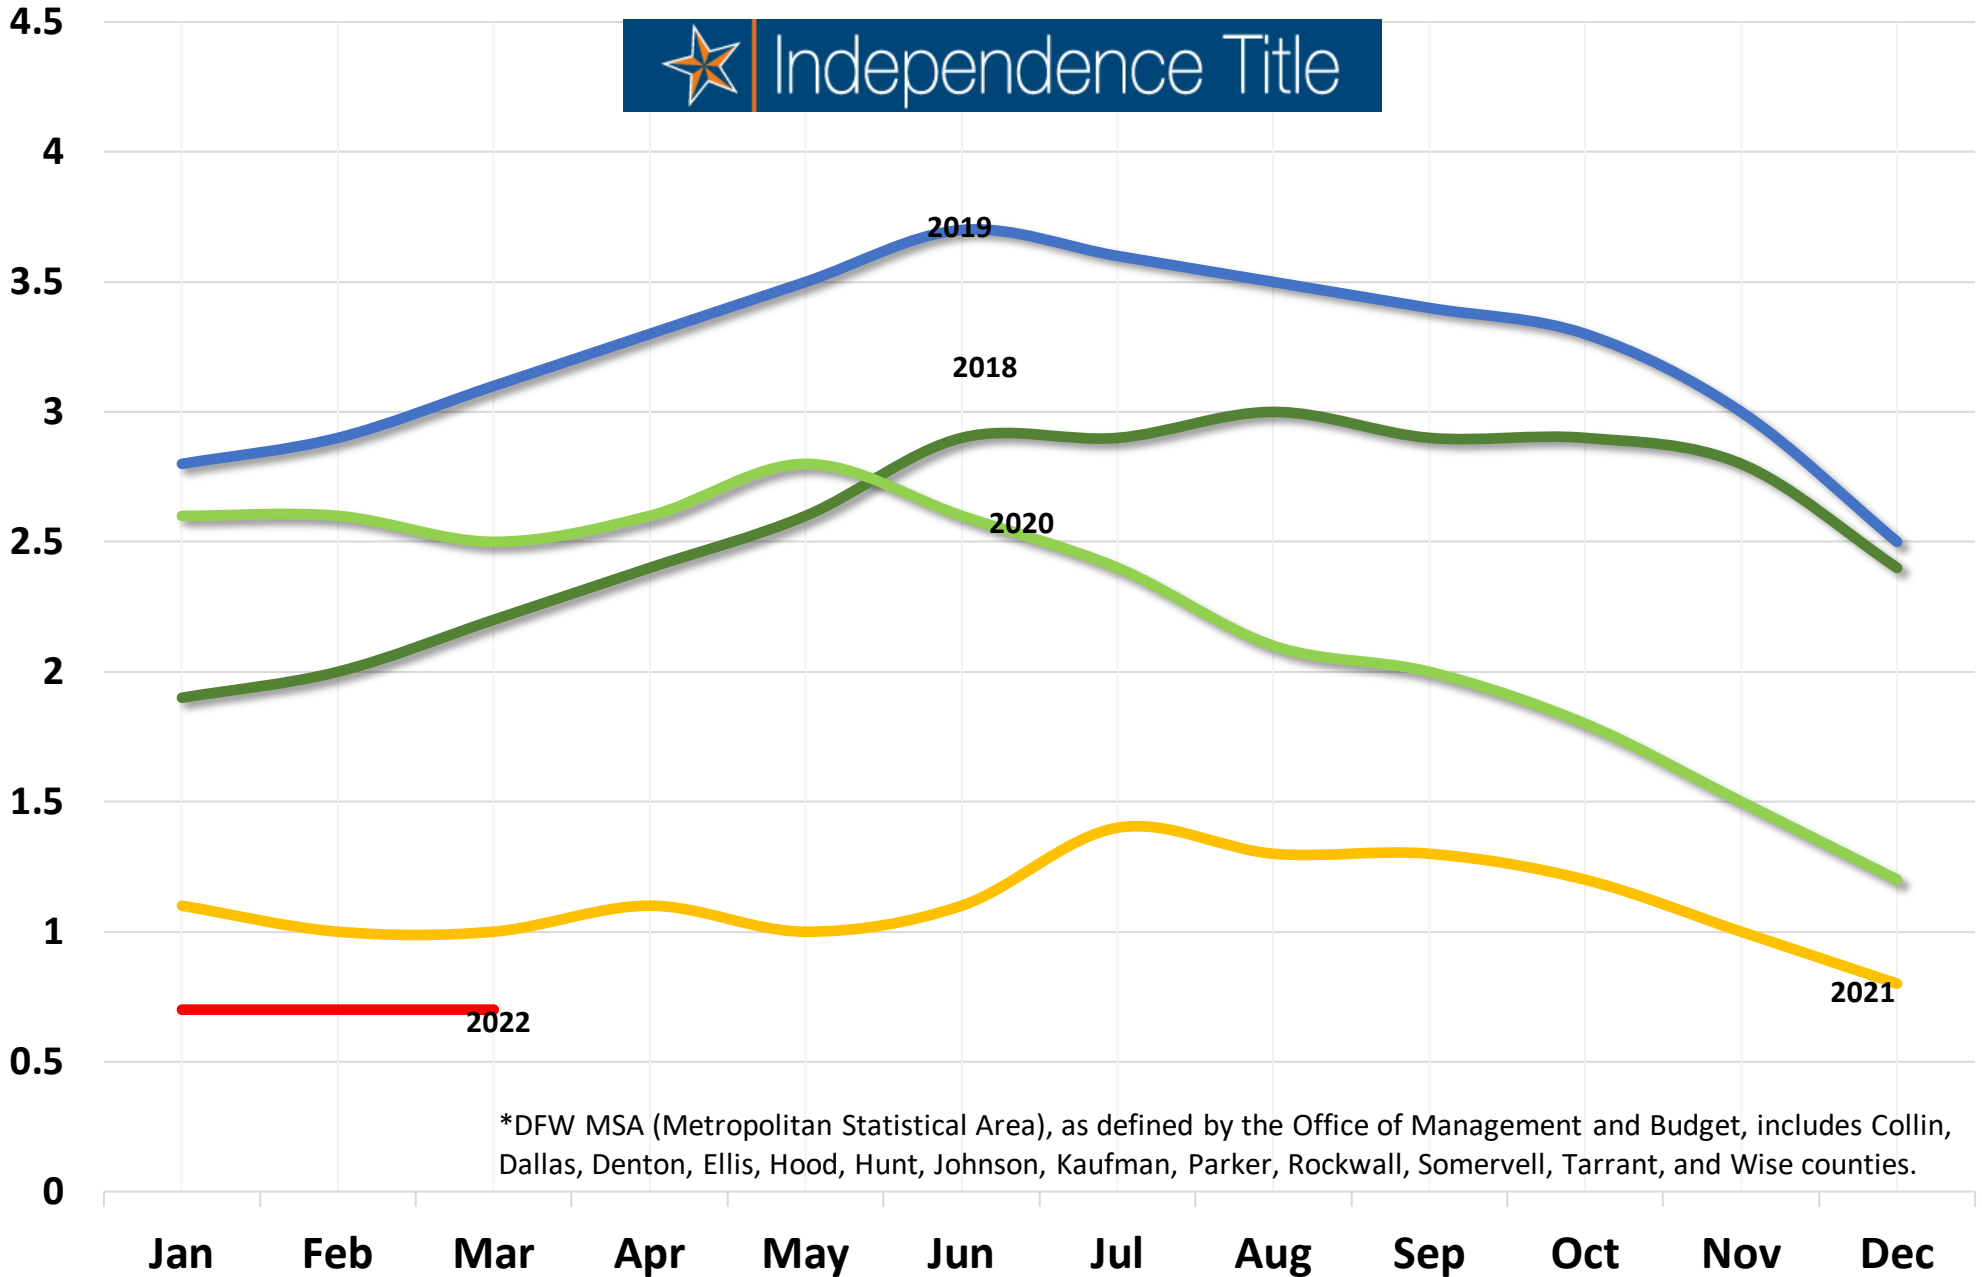

DFW MSA Average Sales Price - 2018-2022

— 2018 — 2019 — 2020 — 2021 — 2022

*DFW MSA (Metropolitan Statistical Area), as defined by the Office of Management and Budget, includes Collin, Dallas, Denton, Ellis, Hood, Hunt, Johnson, Kaufman, Parker, Rockwall, Somervell, Tarrant, and Wise counties.

DFW MSA Median Sales Price - 2018-2022

— 2018 — 2019 — 2020 — 2021 — 2022

*DFW MSA (Metropolitan Statistical Area), as defined by the Office of Management and Budget, includes Collin, Dallas, Denton, Ellis, Hood, Hunt, Johnson, Kaufman, Parker, Rockwall, Somervell, Tarrant, and Wise counties.

DFW MSA Residential Sales Volume - 2018-2022

— 2018 — 2019 — 2020 — 2021 — 2022

*DFW MSA (Metropolitan Statistical Area), as defined by the Office of Management and Budget, includes Collin, Dallas, Denton, Ellis, Hood, Hunt, Johnson, Kaufman, Parker, Rockwall, Somervell, Tarrant, and Wise counties.

DFW MSA Months of Inventory - 2018-2022

— 2018 — 2019 — 2020 — 2021 — 2022

*DFW MSA (Metropolitan Statistical Area), as defined by the Office of Management and Budget, includes Collin, Dallas, Denton, Ellis, Hood, Hunt, Johnson, Kaufman, Parker, Rockwall, Somervell, Tarrant, and Wise counties.