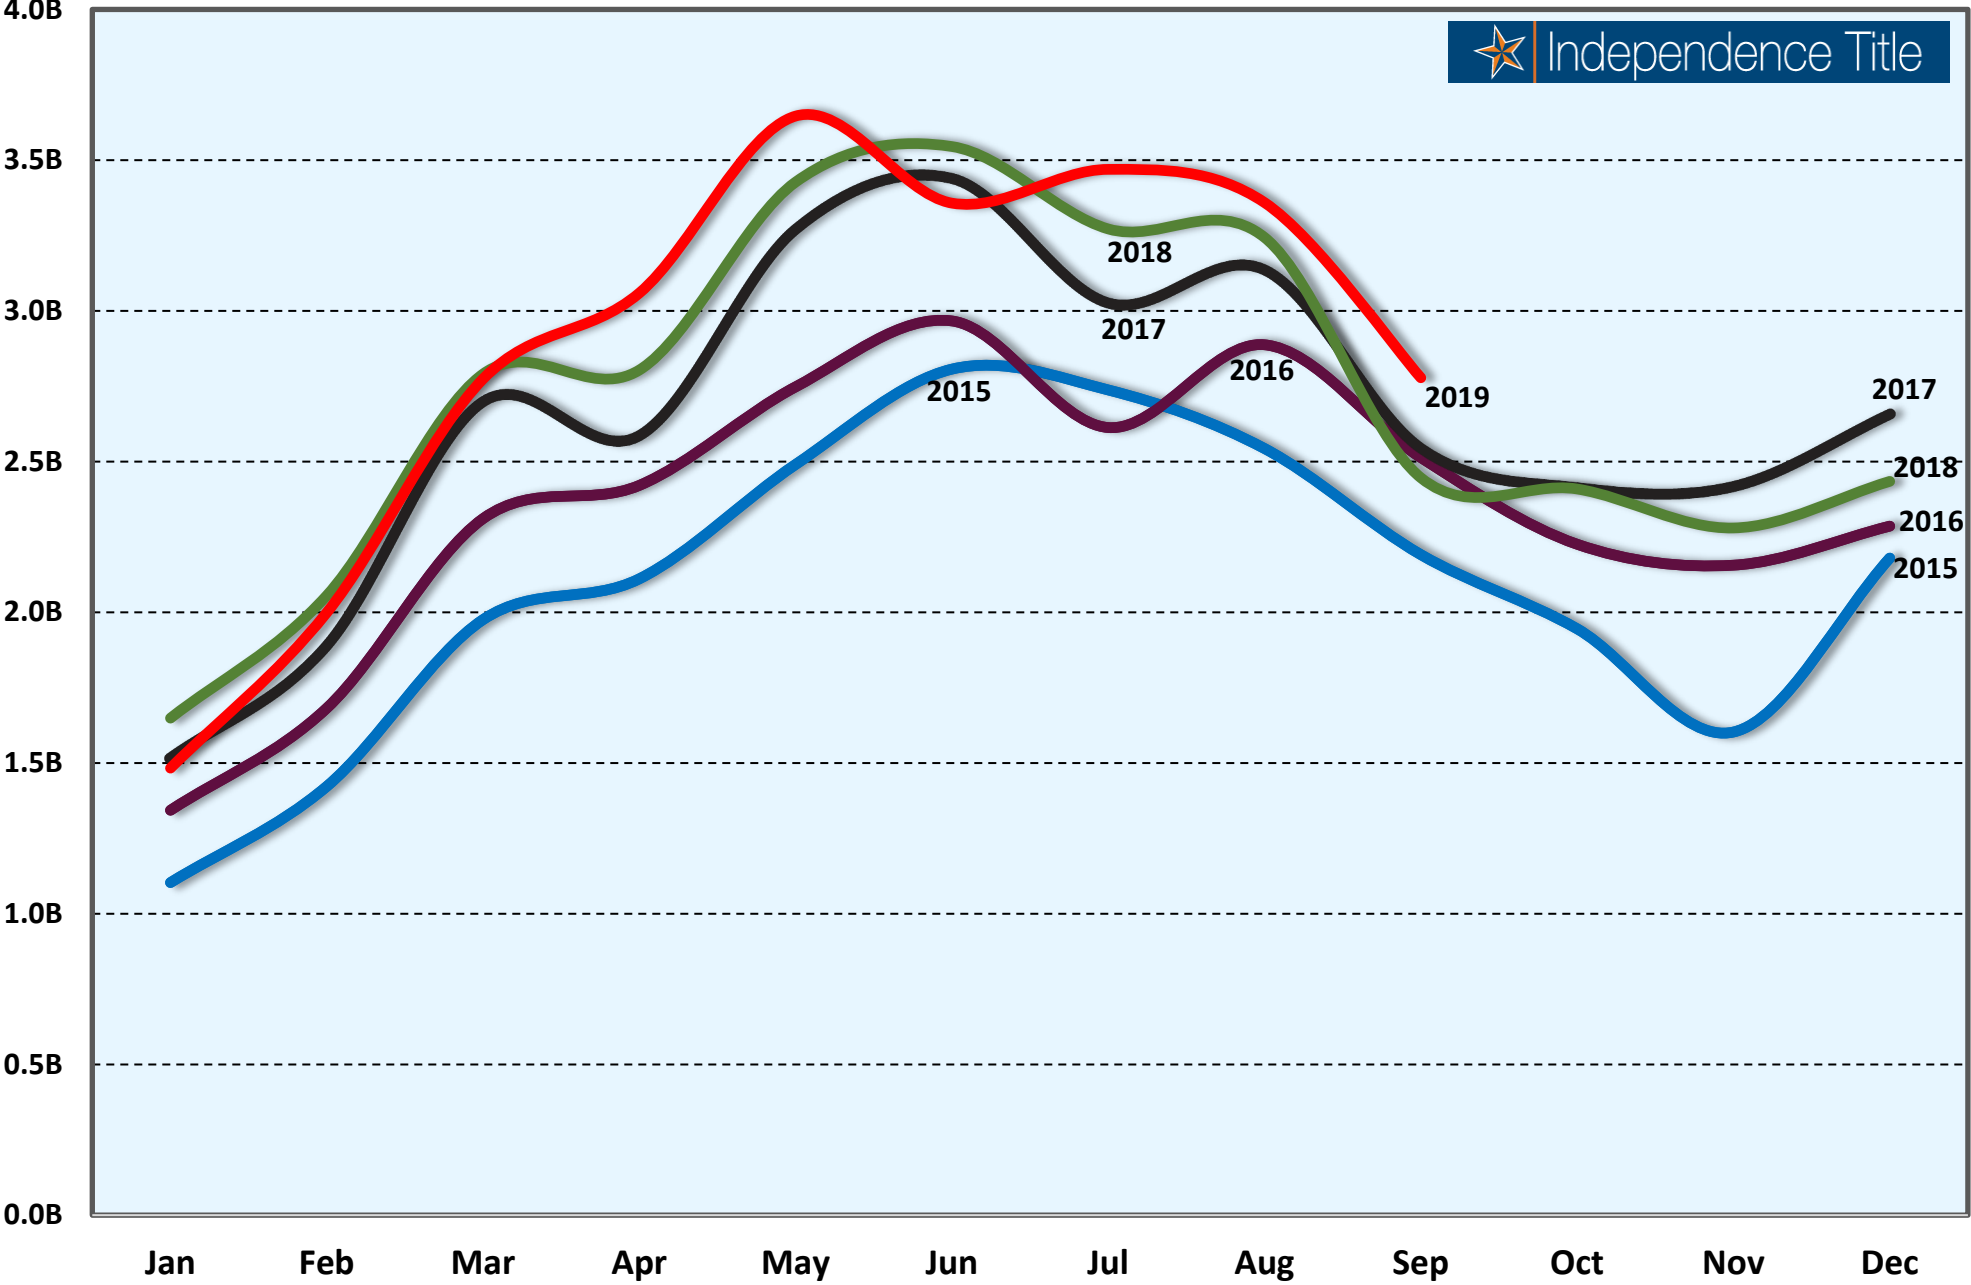

DFW MSA* - Number of Sales - 2015 - 2019 YTD

Source: Texas A&M Real Estate Center

*DFW MSA (Metropolitan Statistical Area), as defined by the Office of Management and Budget, includes Collin, Dallas, Denton, Ellis, Hood, Hunt, Johnson, Kaufman, Parker, Rockwall, Somervell, Tarrant, and Wise counties.

DFW MSA - Average Price - 2015 - 2019 YTD

Source: Texas A&M Real Estate Center

DFW - Median Price - 2015 - 2019 YTD

Source: Texas A&M Real Estate Center

DFW MSA - Sales Volume - 2015 - 2019 YTD

Source: Texas A&M Real Estate Center