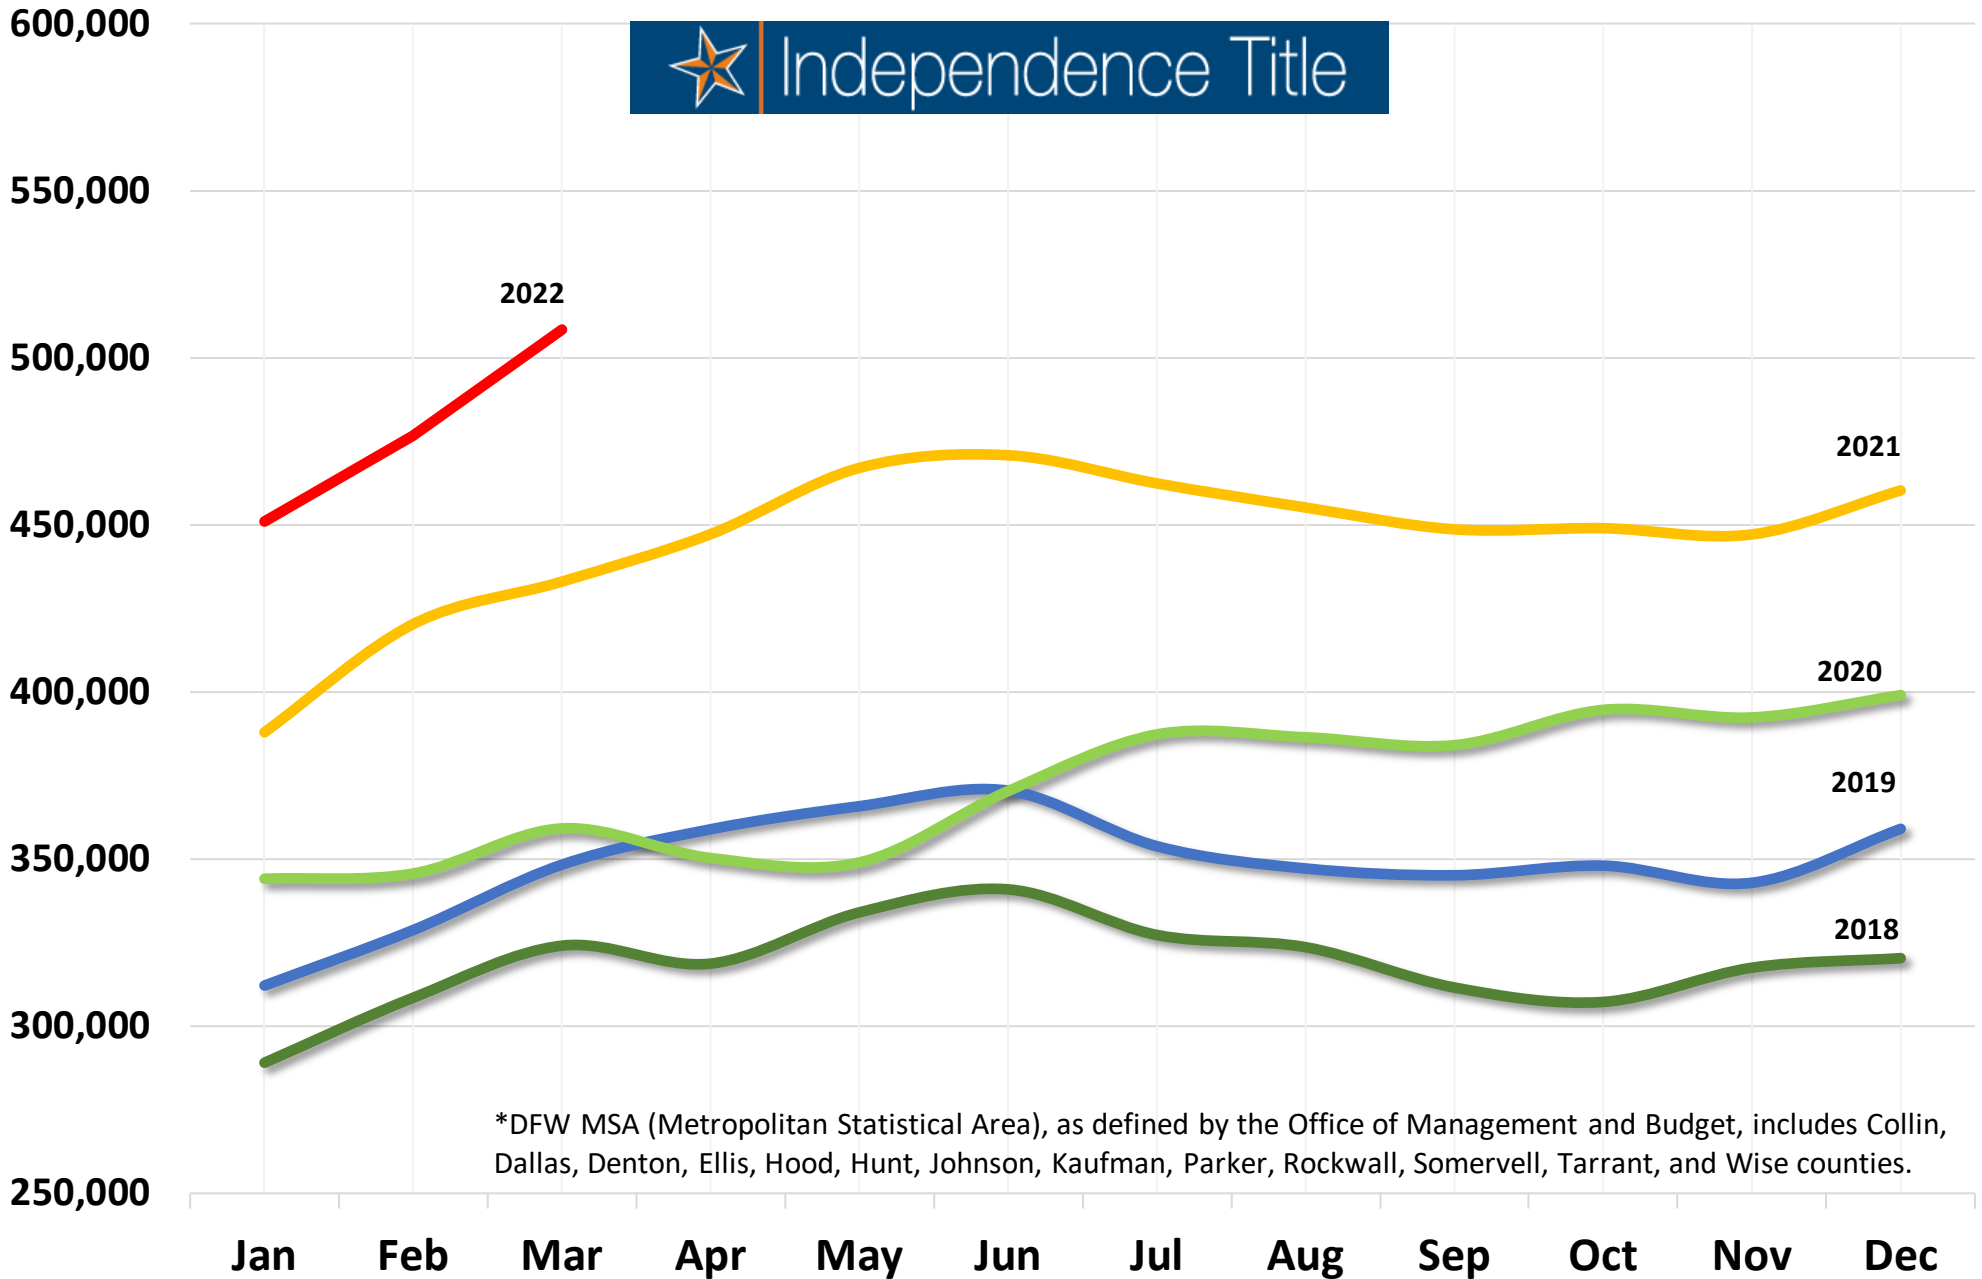

DFW MSA Average Sales Price - 2018-2022

— 2018 — 2019 — 2020 — 2021 — 2022

*DFW MSA (Metropolitan Statistical Area), as defined by the Office of Management and Budget, includes Collin, Dallas, Denton, Ellis, Hood, Hunt, Johnson, Kaufman, Parker, Rockwall, Somervell, Tarrant, and Wise counties.

DFW MSA Median Sales Price - 2018-2022

— 2018 — 2019 — 2020 — 2021 — 2022

*DFW MSA (Metropolitan Statistical Area), as defined by the Office of Management and Budget, includes Collin, Dallas, Denton, Ellis, Hood, Hunt, Johnson, Kaufman, Parker, Rockwall, Somervell, Tarrant, and Wise counties.

DFW MSA Residential Sales Volume - 2018-2022

— 2018 — 2019 — 2020 — 2021 — 2022

*DFW MSA (Metropolitan Statistical Area), as defined by the Office of Management and Budget, includes Collin, Dallas, Denton, Ellis, Hood, Hunt, Johnson, Kaufman, Parker, Rockwall, Somervell, Tarrant, and Wise counties.

DFW MSA Months of Inventory - 2018-2022

— 2018 — 2019 — 2020 — 2021 — 2022

*DFW MSA (Metropolitan Statistical Area), as defined by the Office of Management and Budget, includes Collin, Dallas, Denton, Ellis, Hood, Hunt, Johnson, Kaufman, Parker, Rockwall, Somervell, Tarrant, and Wise counties.