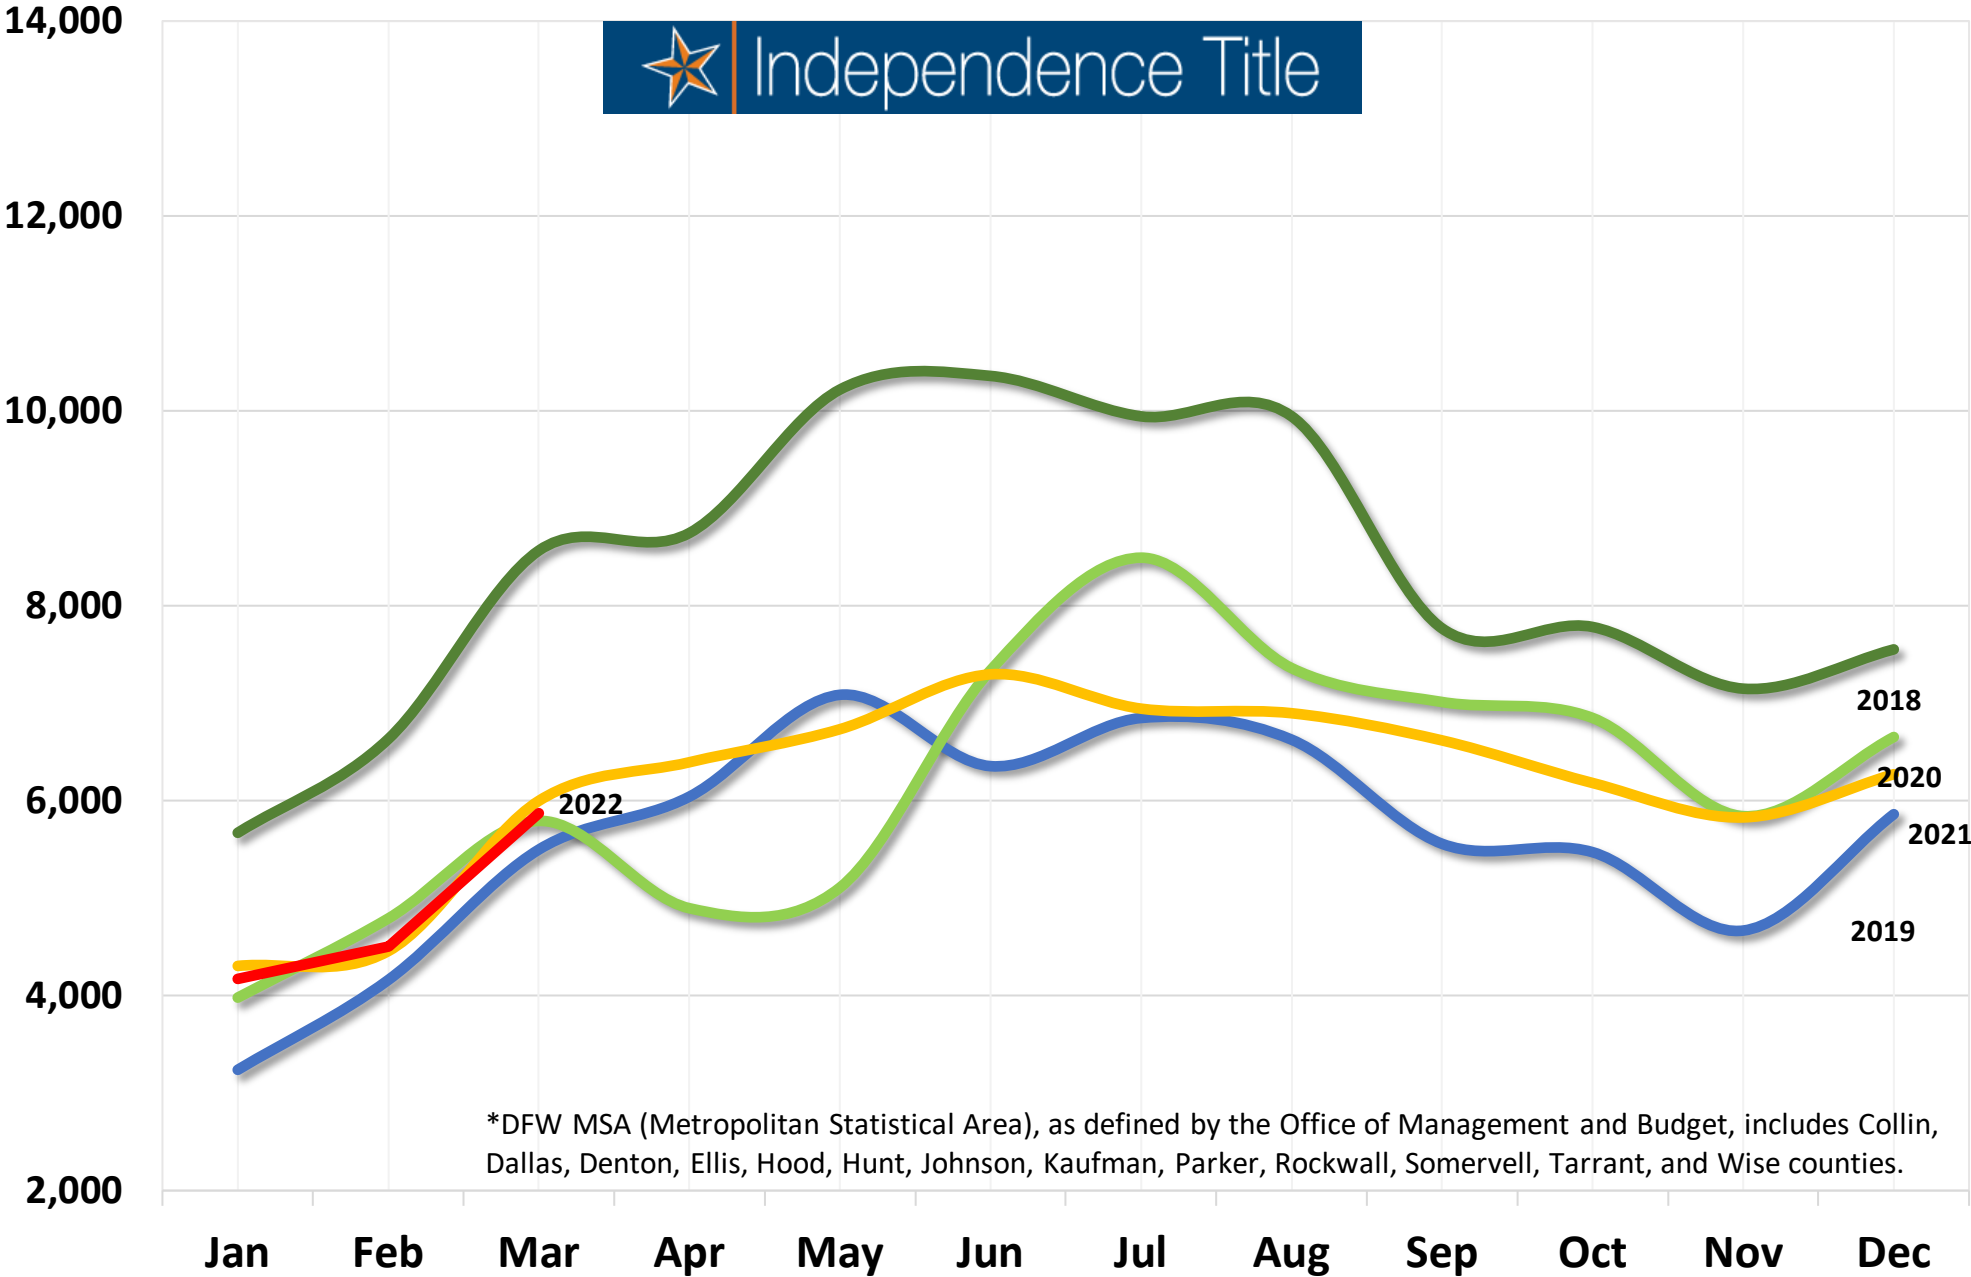

DFW MSA Median Sales Price - 2018-2022

— 2018 — 2019 — 2020 — 2021 — 2022

*DFW MSA (Metropolitan Statistical Area), as defined by the Office of Management and Budget, includes Collin, Dallas, Denton, Ellis, Hood, Hunt, Johnson, Kaufman, Parker, Rockwall, Somervell, Tarrant, and Wise counties.

DFW MSA Residential Sales Volume - 2018-2022

— 2018 — 2019 — 2020 — 2021 — 2022

*DFW MSA (Metropolitan Statistical Area), as defined by the Office of Management and Budget, includes Collin, Dallas, Denton, Ellis, Hood, Hunt, Johnson, Kaufman, Parker, Rockwall, Somervell, Tarrant, and Wise counties.

DFW MSA Months of Inventory - 2018-2022

— 2018 — 2019 — 2020 — 2021 — 2022

*DFW MSA (Metropolitan Statistical Area), as defined by the Office of Management and Budget, includes Collin, Dallas, Denton, Ellis, Hood, Hunt, Johnson, Kaufman, Parker, Rockwall, Somervell, Tarrant, and Wise counties.

DFW MSA Residential Sales - 2018-2022

— 2018 — 2019 — 2020 — 2021 — 2022

*DFW MSA (Metropolitan Statistical Area), as defined by the Office of Management and Budget, includes Collin, Dallas, Denton, Ellis, Hood, Hunt, Johnson, Kaufman, Parker, Rockwall, Somervell, Tarrant, and Wise counties.