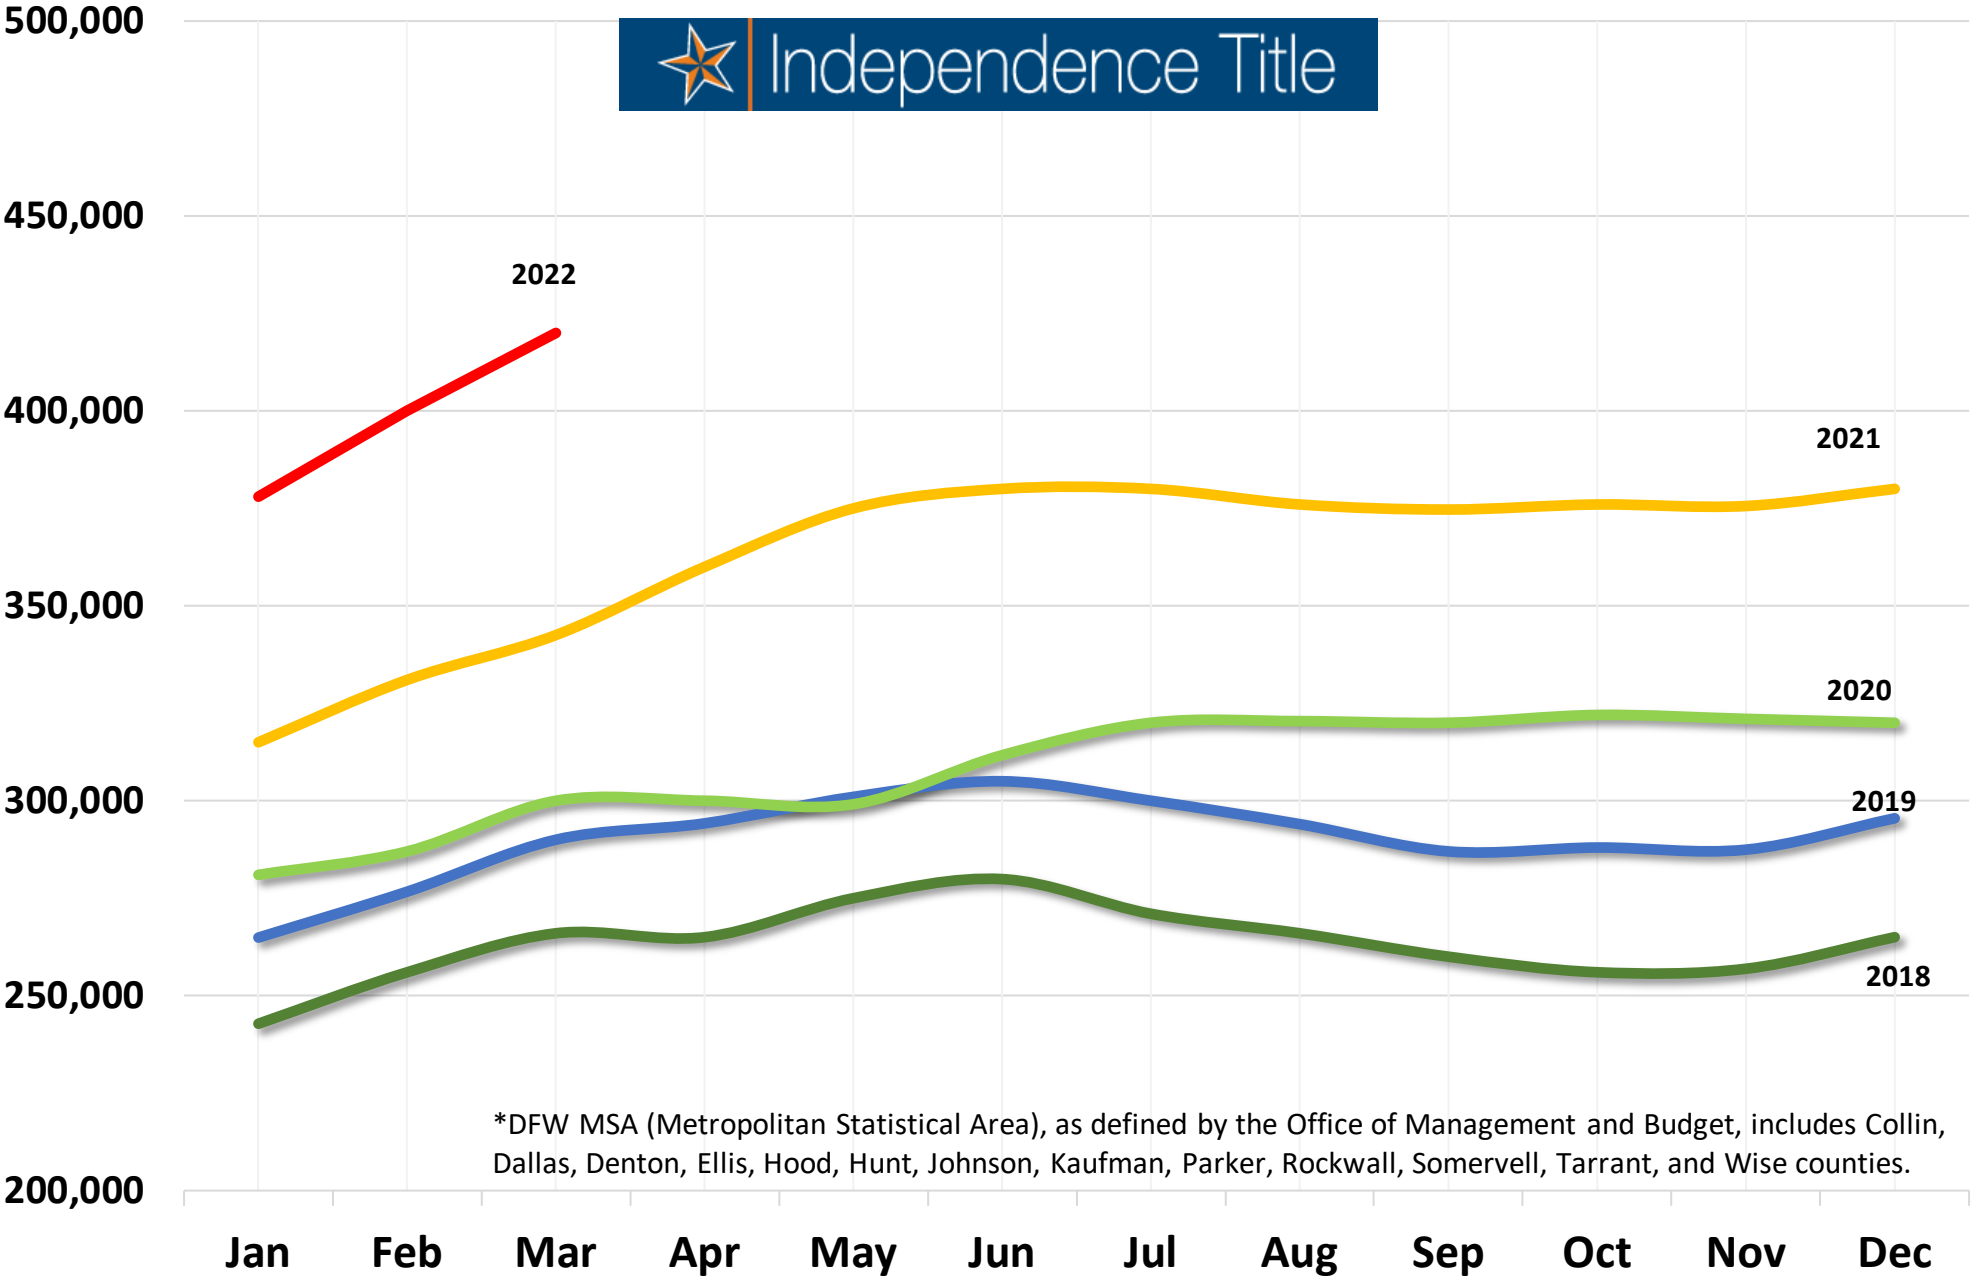

DFW MSA Average Sales Price - 2018-2022

— 2018 — 2019 — 2020 — 2021 — 2022

*DFW MSA (Metropolitan Statistical Area), as defined by the Office of Management and Budget, includes Collin, Dallas, Denton, Ellis, Hood, Hunt, Johnson, Kaufman, Parker, Rockwall, Somervell, Tarrant, and Wise counties.

DFW MSA Median Sales Price - 2018-2022

— 2018 — 2019 — 2020 — 2021 — 2022

*DFW MSA (Metropolitan Statistical Area), as defined by the Office of Management and Budget, includes Collin, Dallas, Denton, Ellis, Hood, Hunt, Johnson, Kaufman, Parker, Rockwall, Somervell, Tarrant, and Wise counties.

DFW MSA Residential Sales Volume - 2018-2022

— 2018 — 2019 — 2020 — 2021 — 2022

*DFW MSA (Metropolitan Statistical Area), as defined by the Office of Management and Budget, includes Collin, Dallas, Denton, Ellis, Hood, Hunt, Johnson, Kaufman, Parker, Rockwall, Somervell, Tarrant, and Wise counties.

DFW MSA Months of Inventory - 2018-2022

— 2018 — 2019 — 2020 — 2021 — 2022

*DFW MSA (Metropolitan Statistical Area), as defined by the Office of Management and Budget, includes Collin, Dallas, Denton, Ellis, Hood, Hunt, Johnson, Kaufman, Parker, Rockwall, Somervell, Tarrant, and Wise counties.