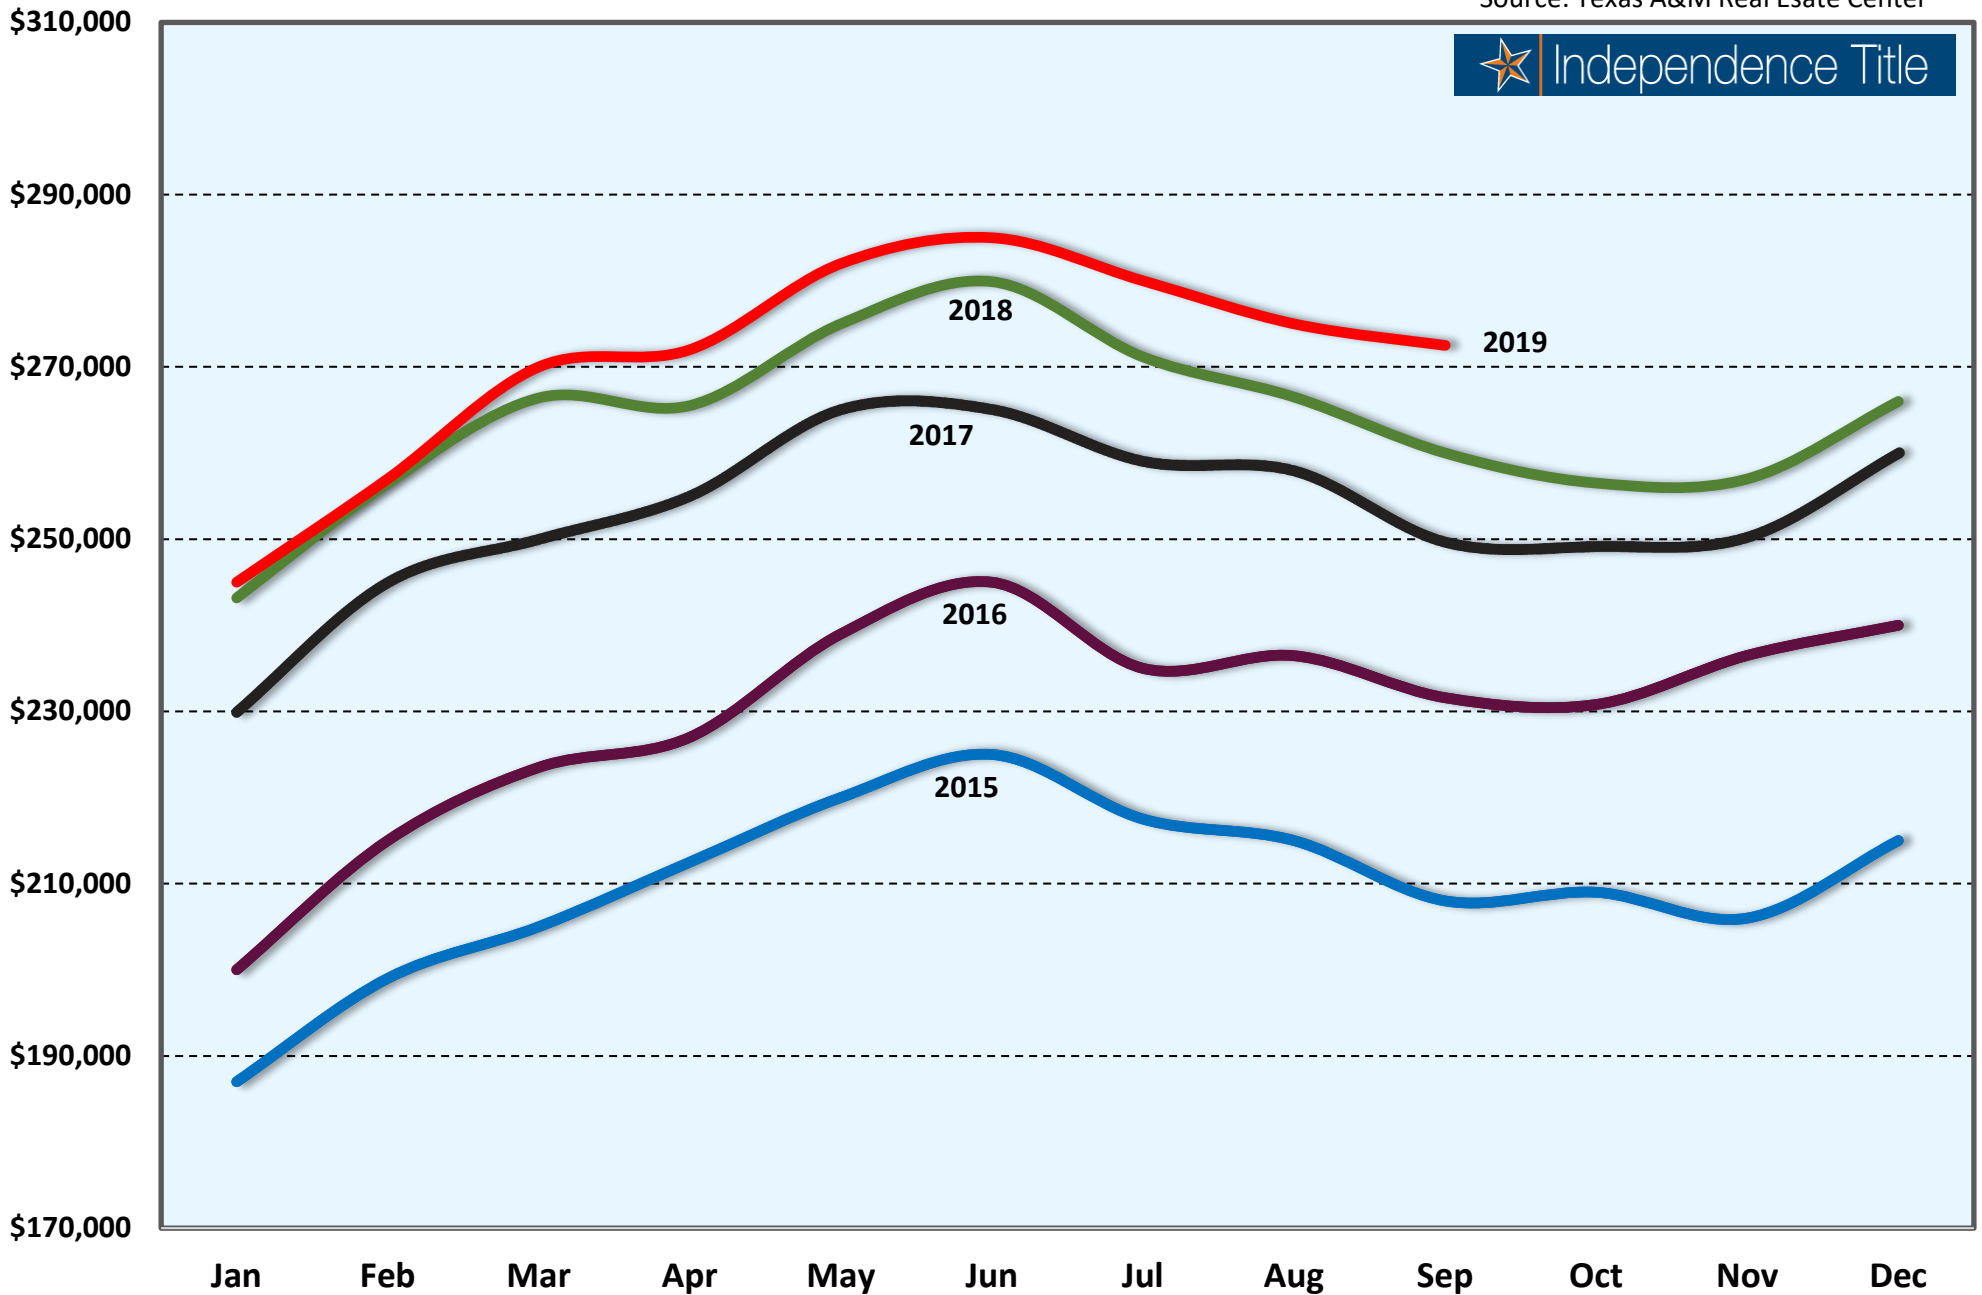

DFW MSA* - Number of Sales - 2015 - 2019 YTD

Source: Texas A&M Real Estate Center

*DFW MSA (Metropolitan Statistical Area), as defined by the Office of Management and Budget, includes Collin, Dallas, Denton, Ellis, Hood, Hunt, Johnson, Kaufman, Parker, Rockwall, Somervell, Tarrant, and Wise counties.

DFW MSA - Average Price - 2015 - 2019 YTD

Source: Texas A&M Real Estate Center

DFW - Median Price - 2015 - 2019 YTD

Source: Texas A&M Real Estate Center

DFW MSA - Sales Volume - 2015 - 2019 YTD

Source: Texas A&M Real Estate Center