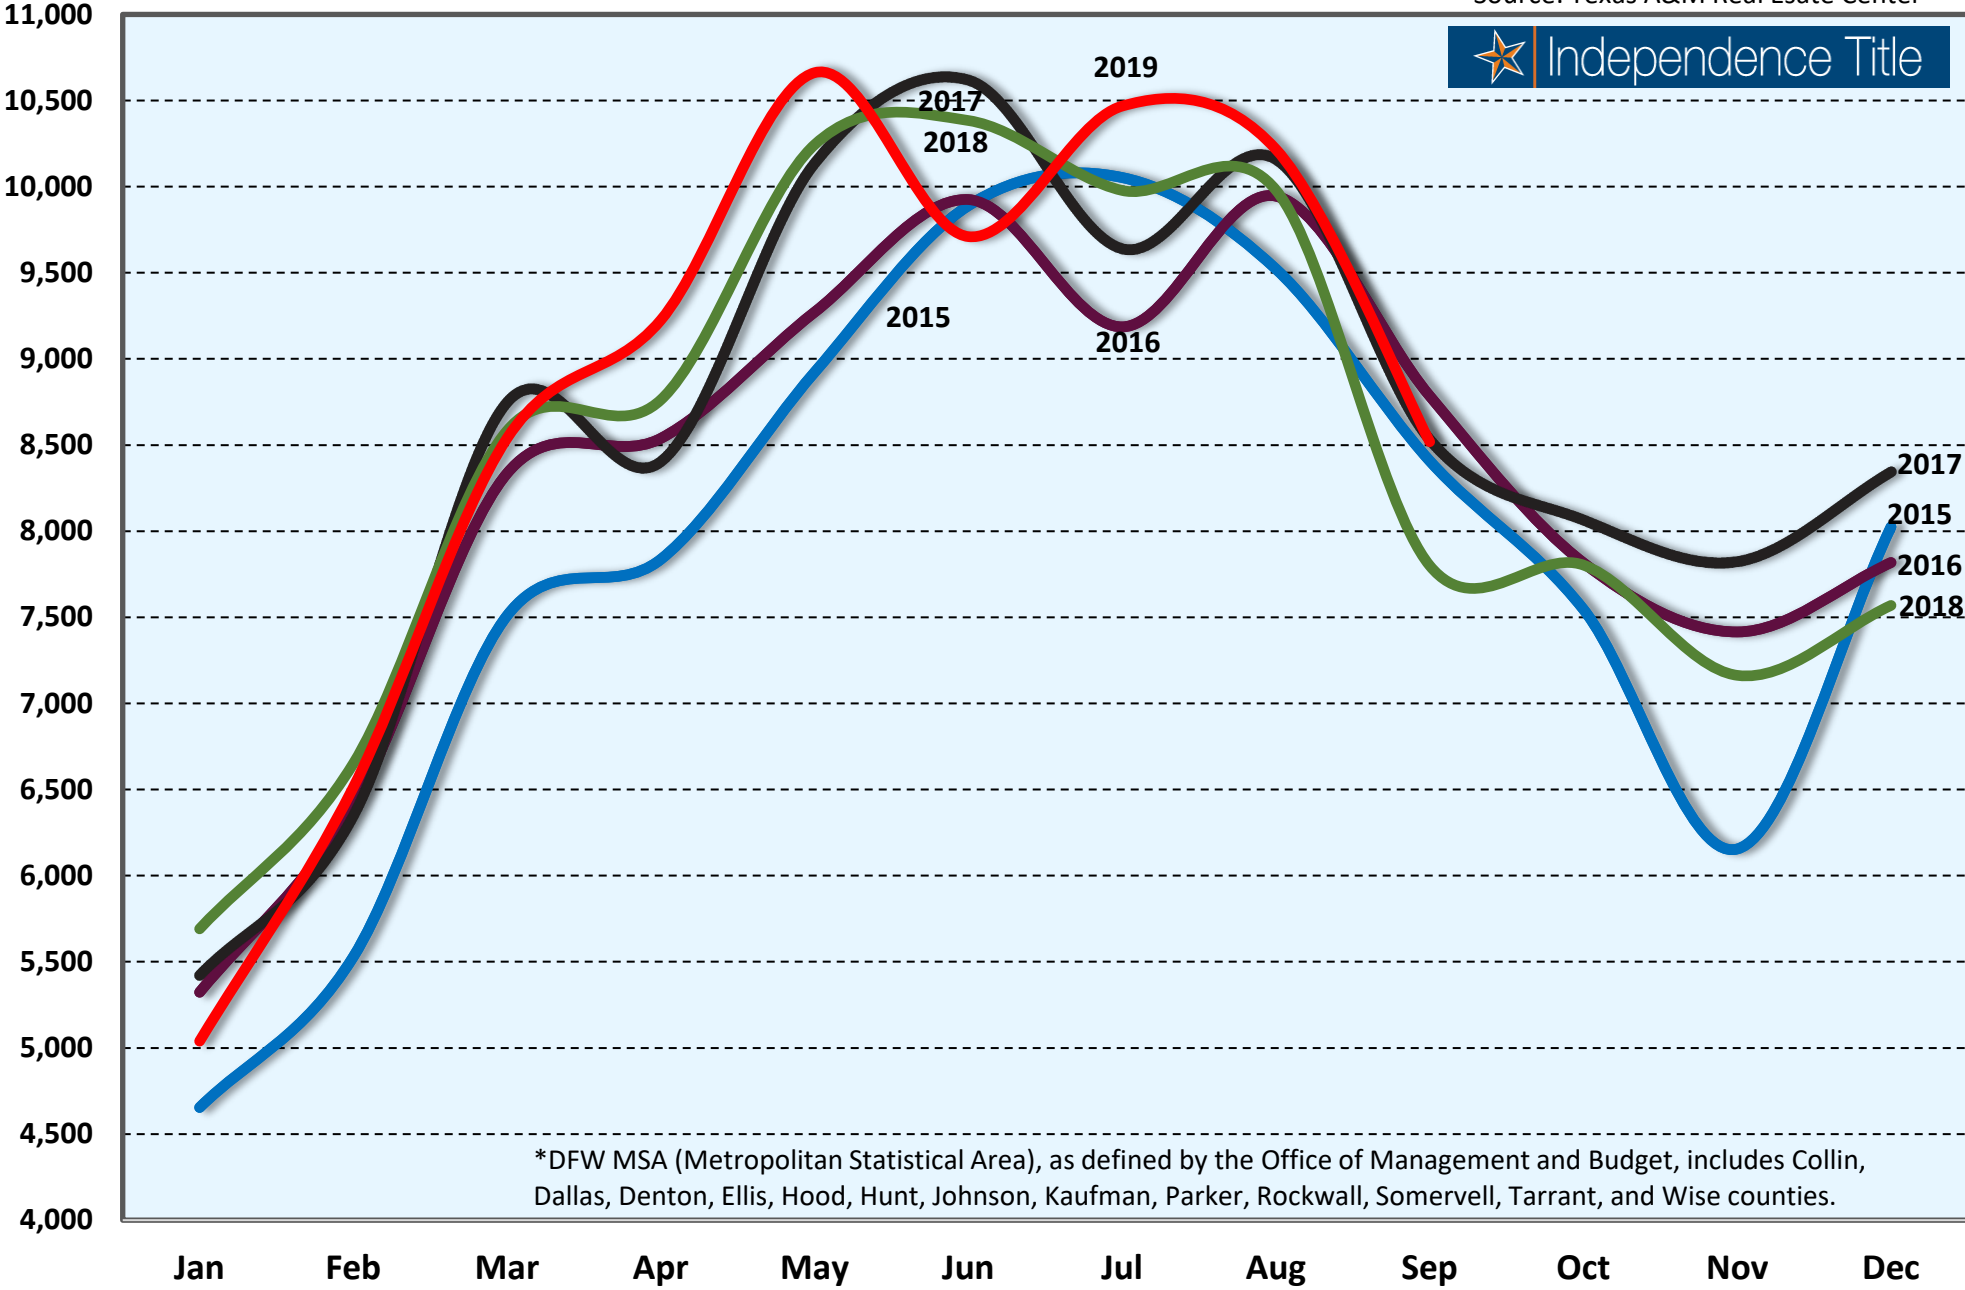

DFW MSA* - Number of Sales - 2015 - 2019 YTD

Source: Texas A&M Real Estate Center

*DFW MSA (Metropolitan Statistical Area), as defined by the Office of Management and Budget, includes Collin, Dallas, Denton, Ellis, Hood, Hunt, Johnson, Kaufman, Parker, Rockwall, Somervell, Tarrant, and Wise counties.

DFW MSA - Average Price - 2015 - 2019 YTD

Source: Texas A&M Real Estate Center

DFW - Median Price - 2015 - 2019 YTD

Source: Texas A&M Real Estate Center

DFW MSA - Sales Volume - 2015 - 2019 YTD

Source: Texas A&M Real Estate Center