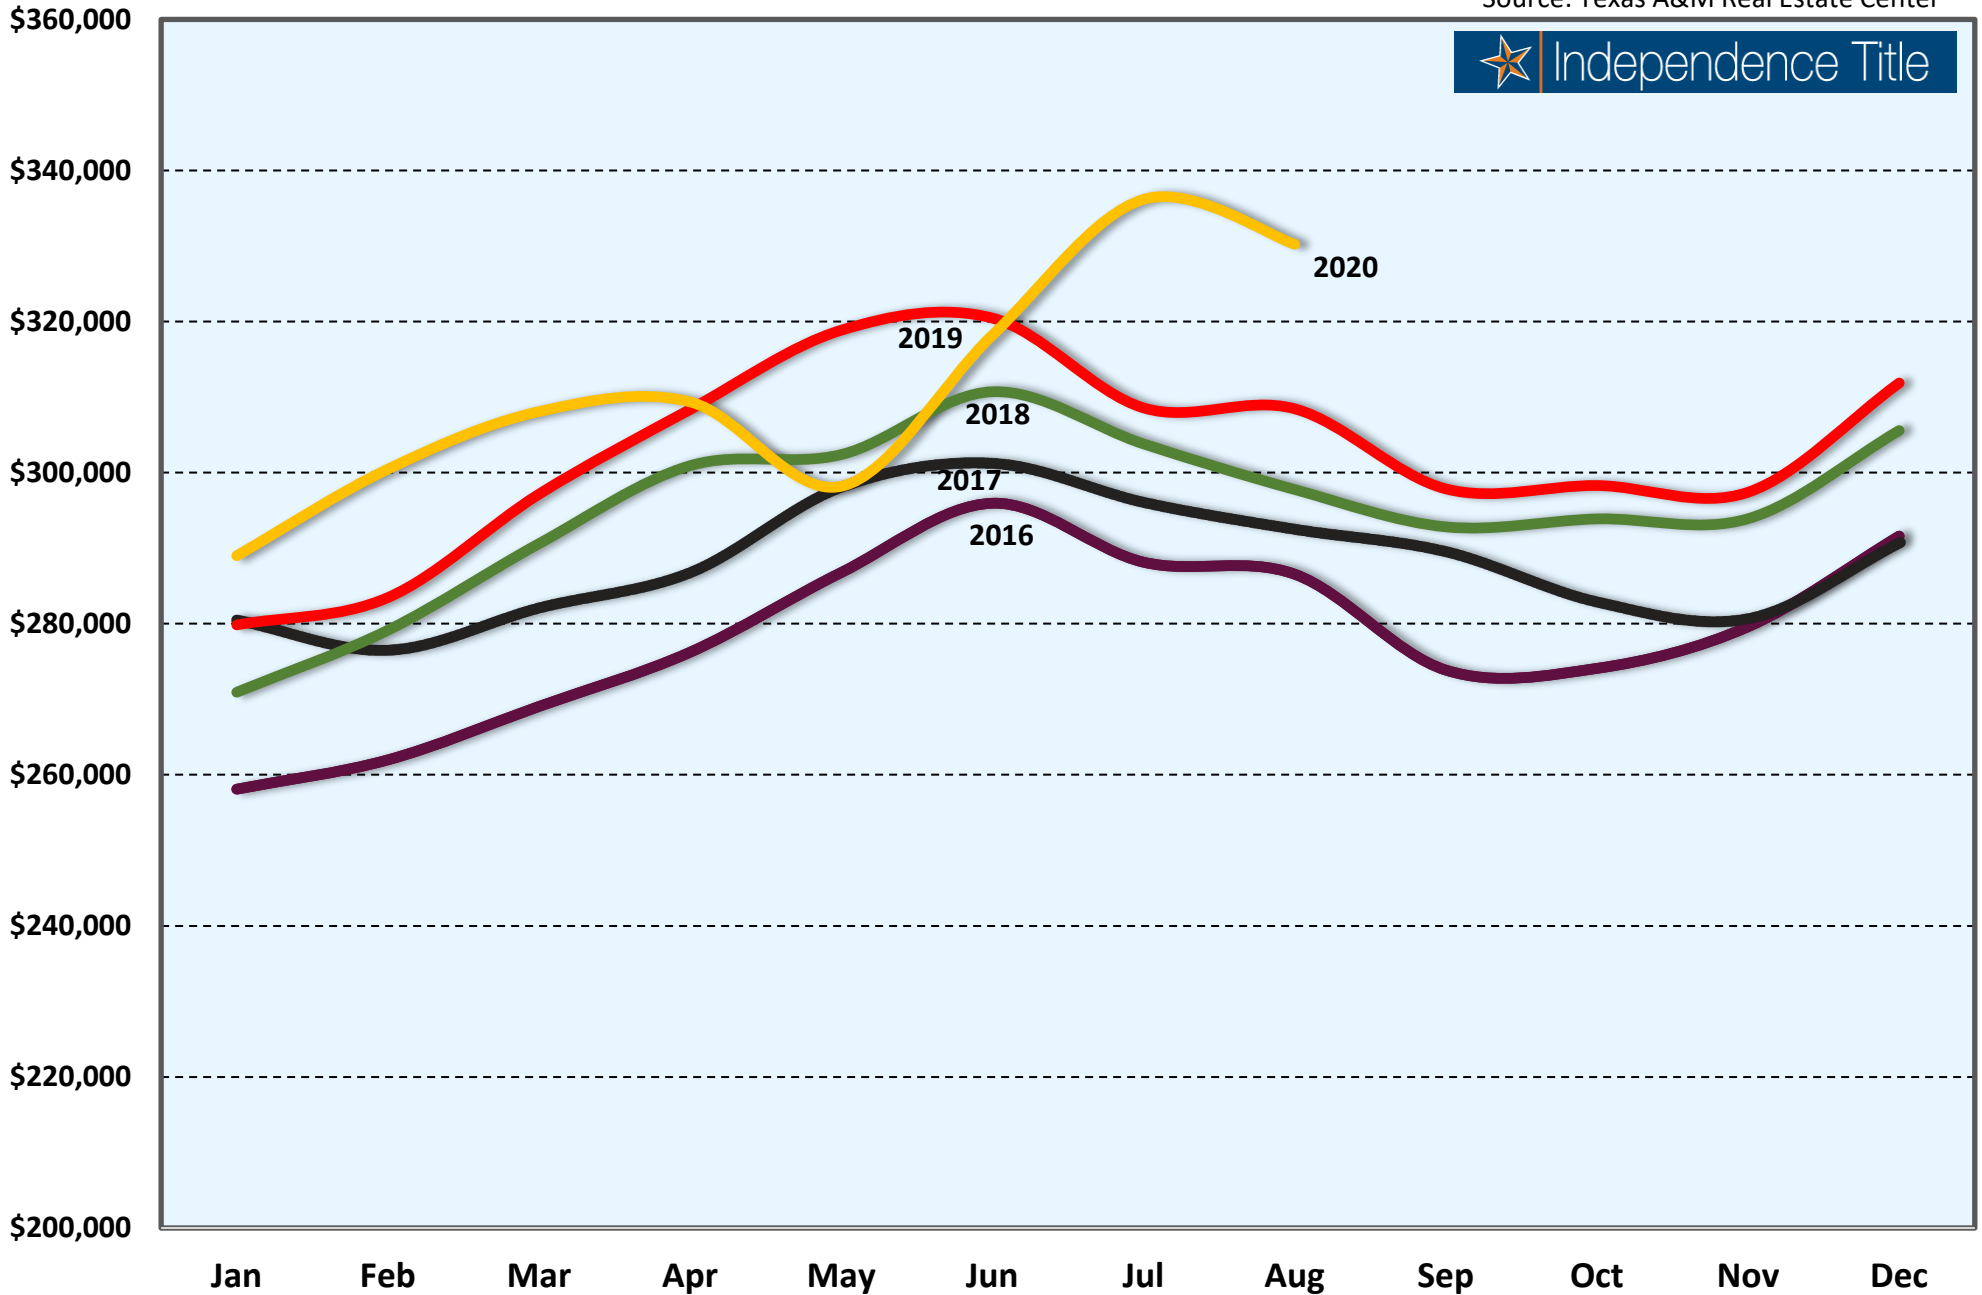

Houston MSA* - Number of Sales - 2016 - 2020 YTD

Source: Texas A&M Real Estate Center

*Houston MSA (Metropolitan Statistical Area), as defined by the Office of Management and Budget, includes Austin, Brazoria, Chambers, Fort Bend, Galveston, Harris, Liberty, Montgomery, and Waller counties.

Houston MSA - Average Price - 2016 - 2020 YTD

Source: Texas A&M Real Estate Center

Houston MSA - Median Price - 2016 - 2020 YTD

Source: Texas A&M Real Estate Center

Houston MSA - Sales Volume - 2016 - 2020 YTD