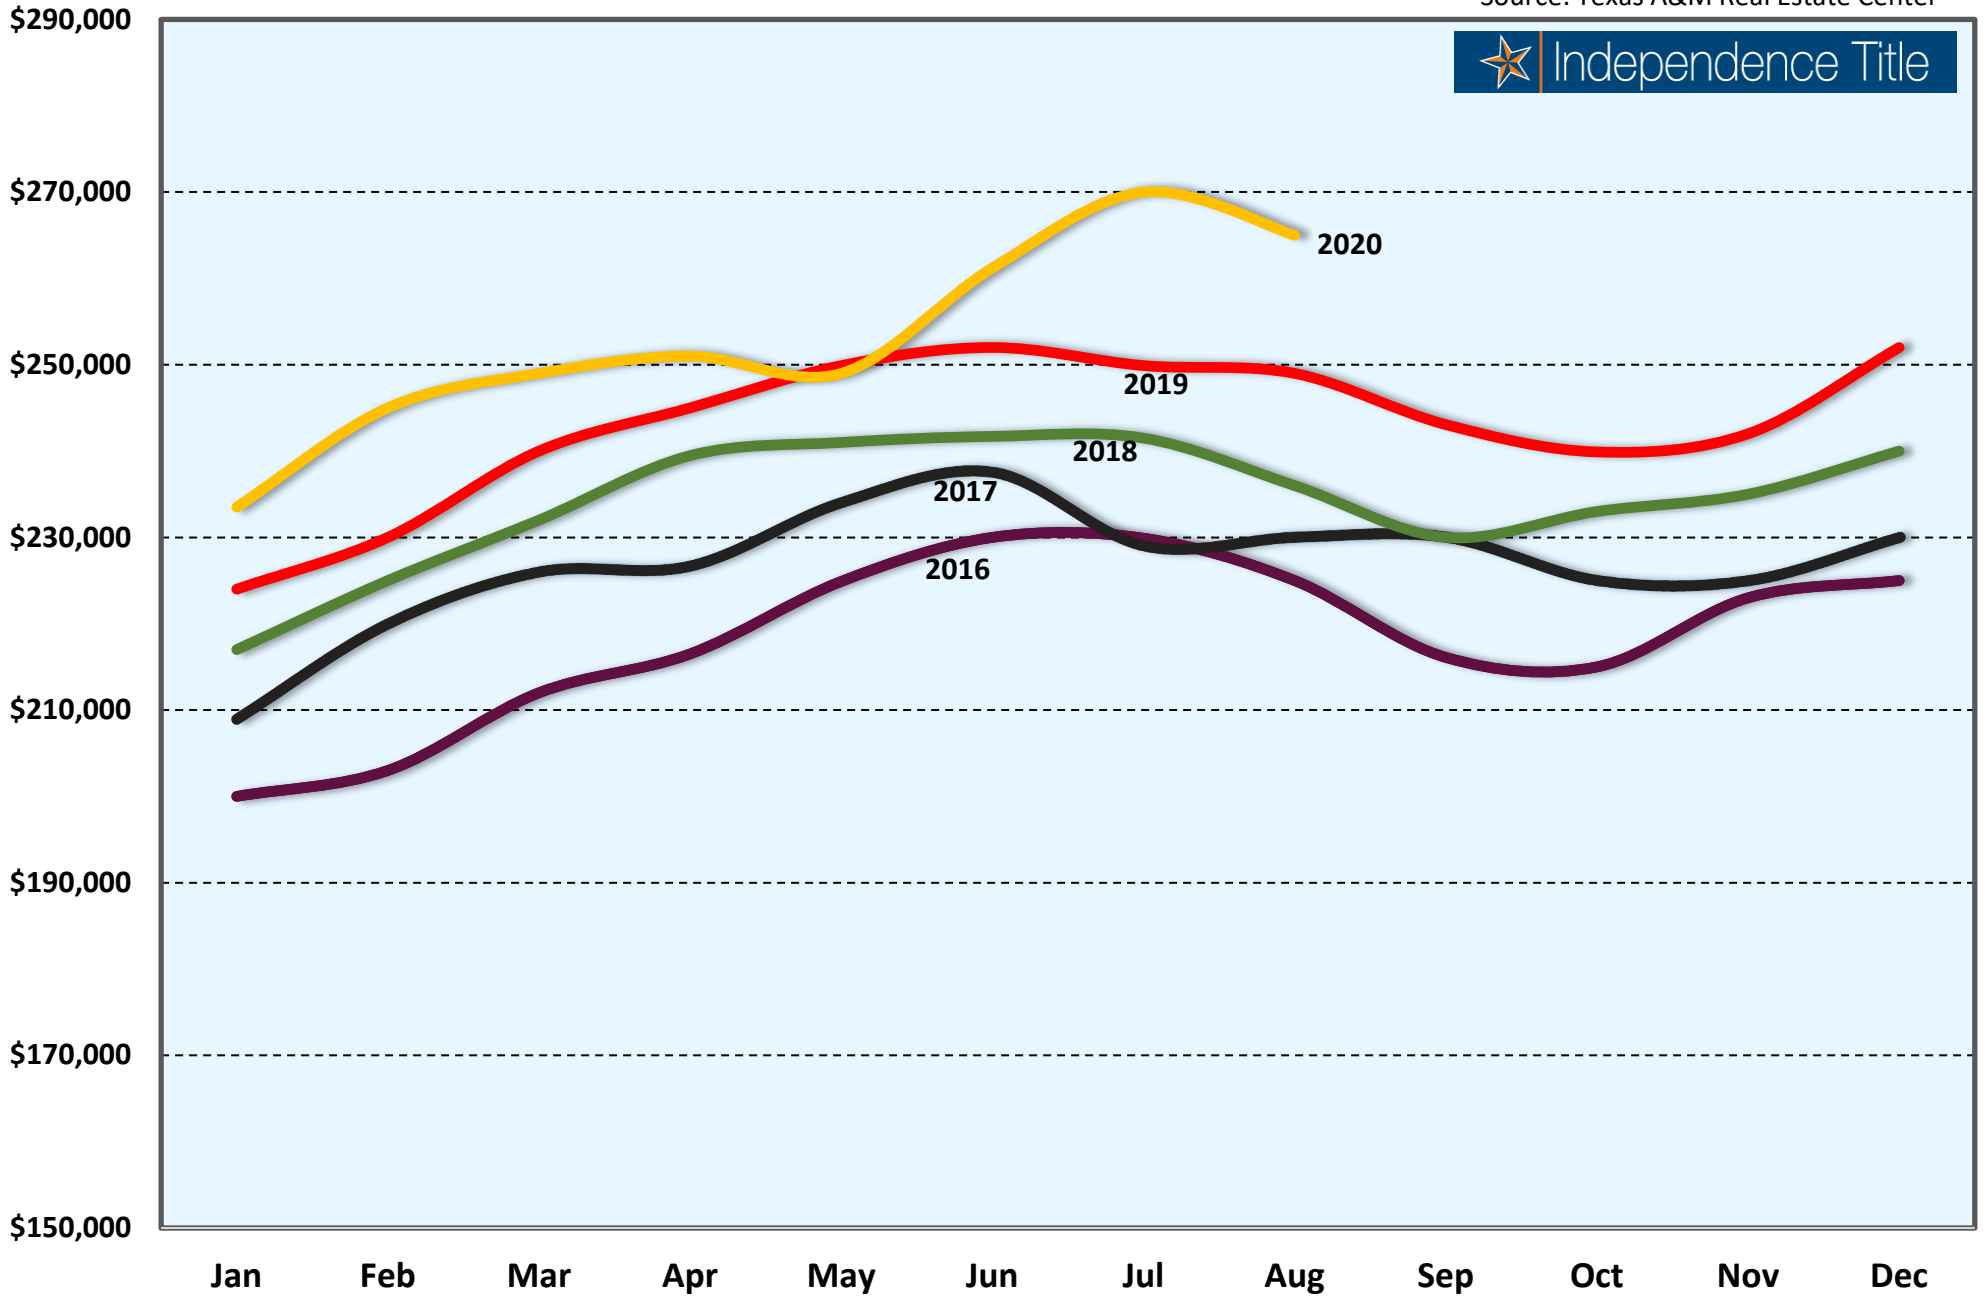

Houston MSA* - Number of Sales - 2016 - 2020 YTD

Source: Texas A&M Real Estate Center

*Houston MSA (Metropolitan Statistical Area), as defined by the Office of Management and Budget, includes Austin, Brazoria, Chambers, Fort Bend, Galveston, Harris, Liberty, Montgomery, and Waller counties.

Houston MSA - Average Price - 2016 - 2020 YTD

Source: Texas A&M Real Estate Center

Houston MSA - Median Price - 2016 - 2020 YTD

Source: Texas A&M Real Estate Center

Houston MSA - Sales Volume - 2016 - 2020 YTD

Source: Texas A&M Real Estate Center

Houston MSA - Months of Inventory - 2016 - 2020 YTD

Source: Texas A&M Real Estate Center