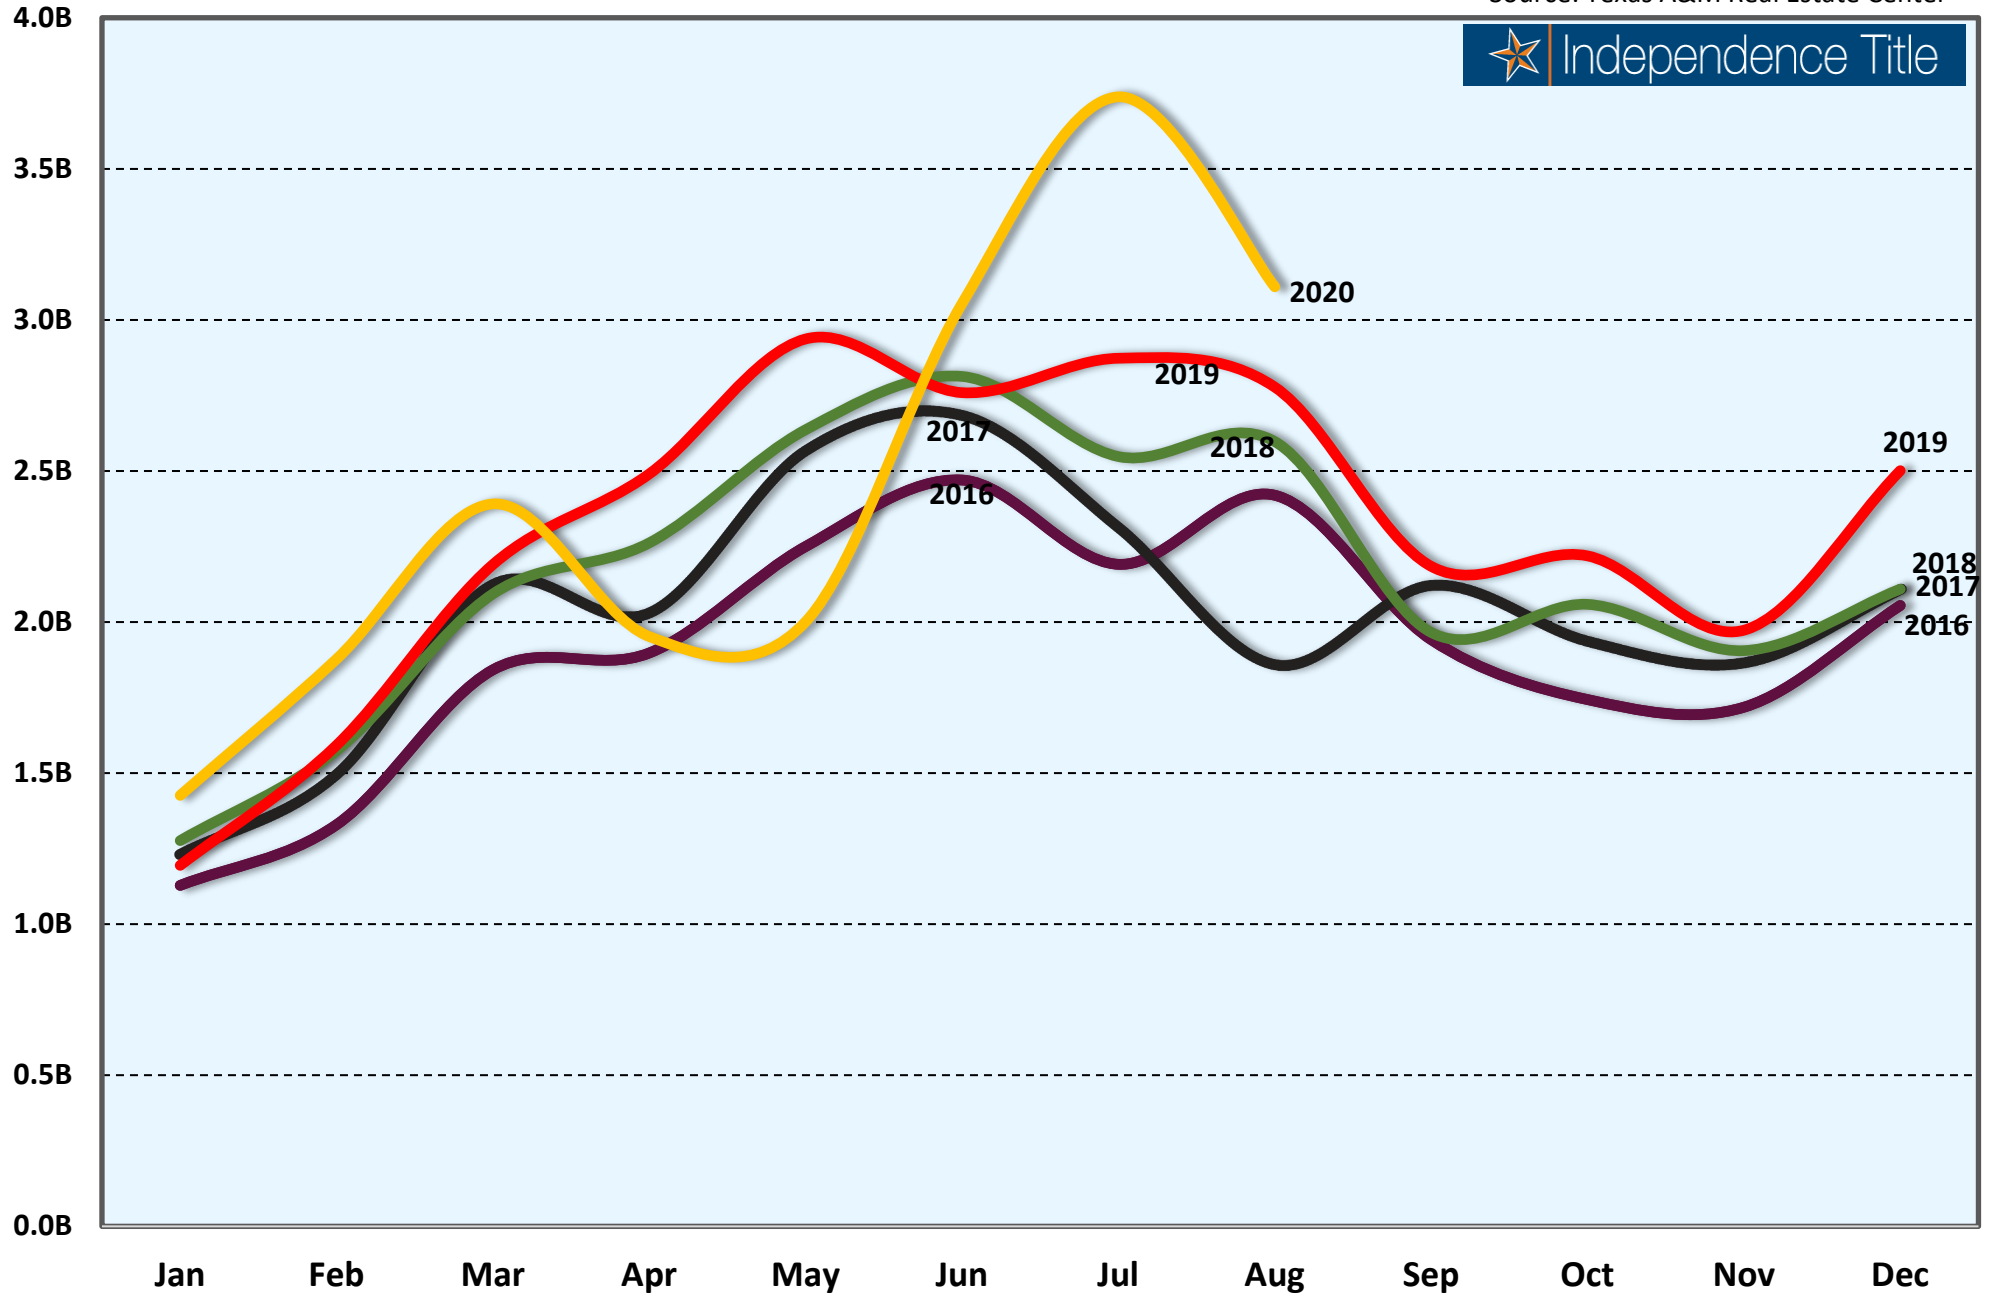

Houston MSA* - Number of Sales - 2016 - 2020 YTD

Source: Texas A&M Real Estate Center

*Houston MSA (Metropolitan Statistical Area), as defined by the Office of Management and Budget, includes Austin, Brazoria, Chambers, Fort Bend, Galveston, Harris, Liberty, Montgomery, and Waller counties.

Houston MSA - Average Price - 2016 - 2020 YTD

Source: Texas A&M Real Estate Center

Houston MSA - Median Price - 2016 - 2020 YTD

Source: Texas A&M Real Estate Center

Houston MSA - Sales Volume - 2016 - 2020 YTD

Source: Texas A&M Real Estate Center

Houston MSA - Months of Inventory - 2016 - 2020 YTD

Source: Texas A&M Real Estate Center