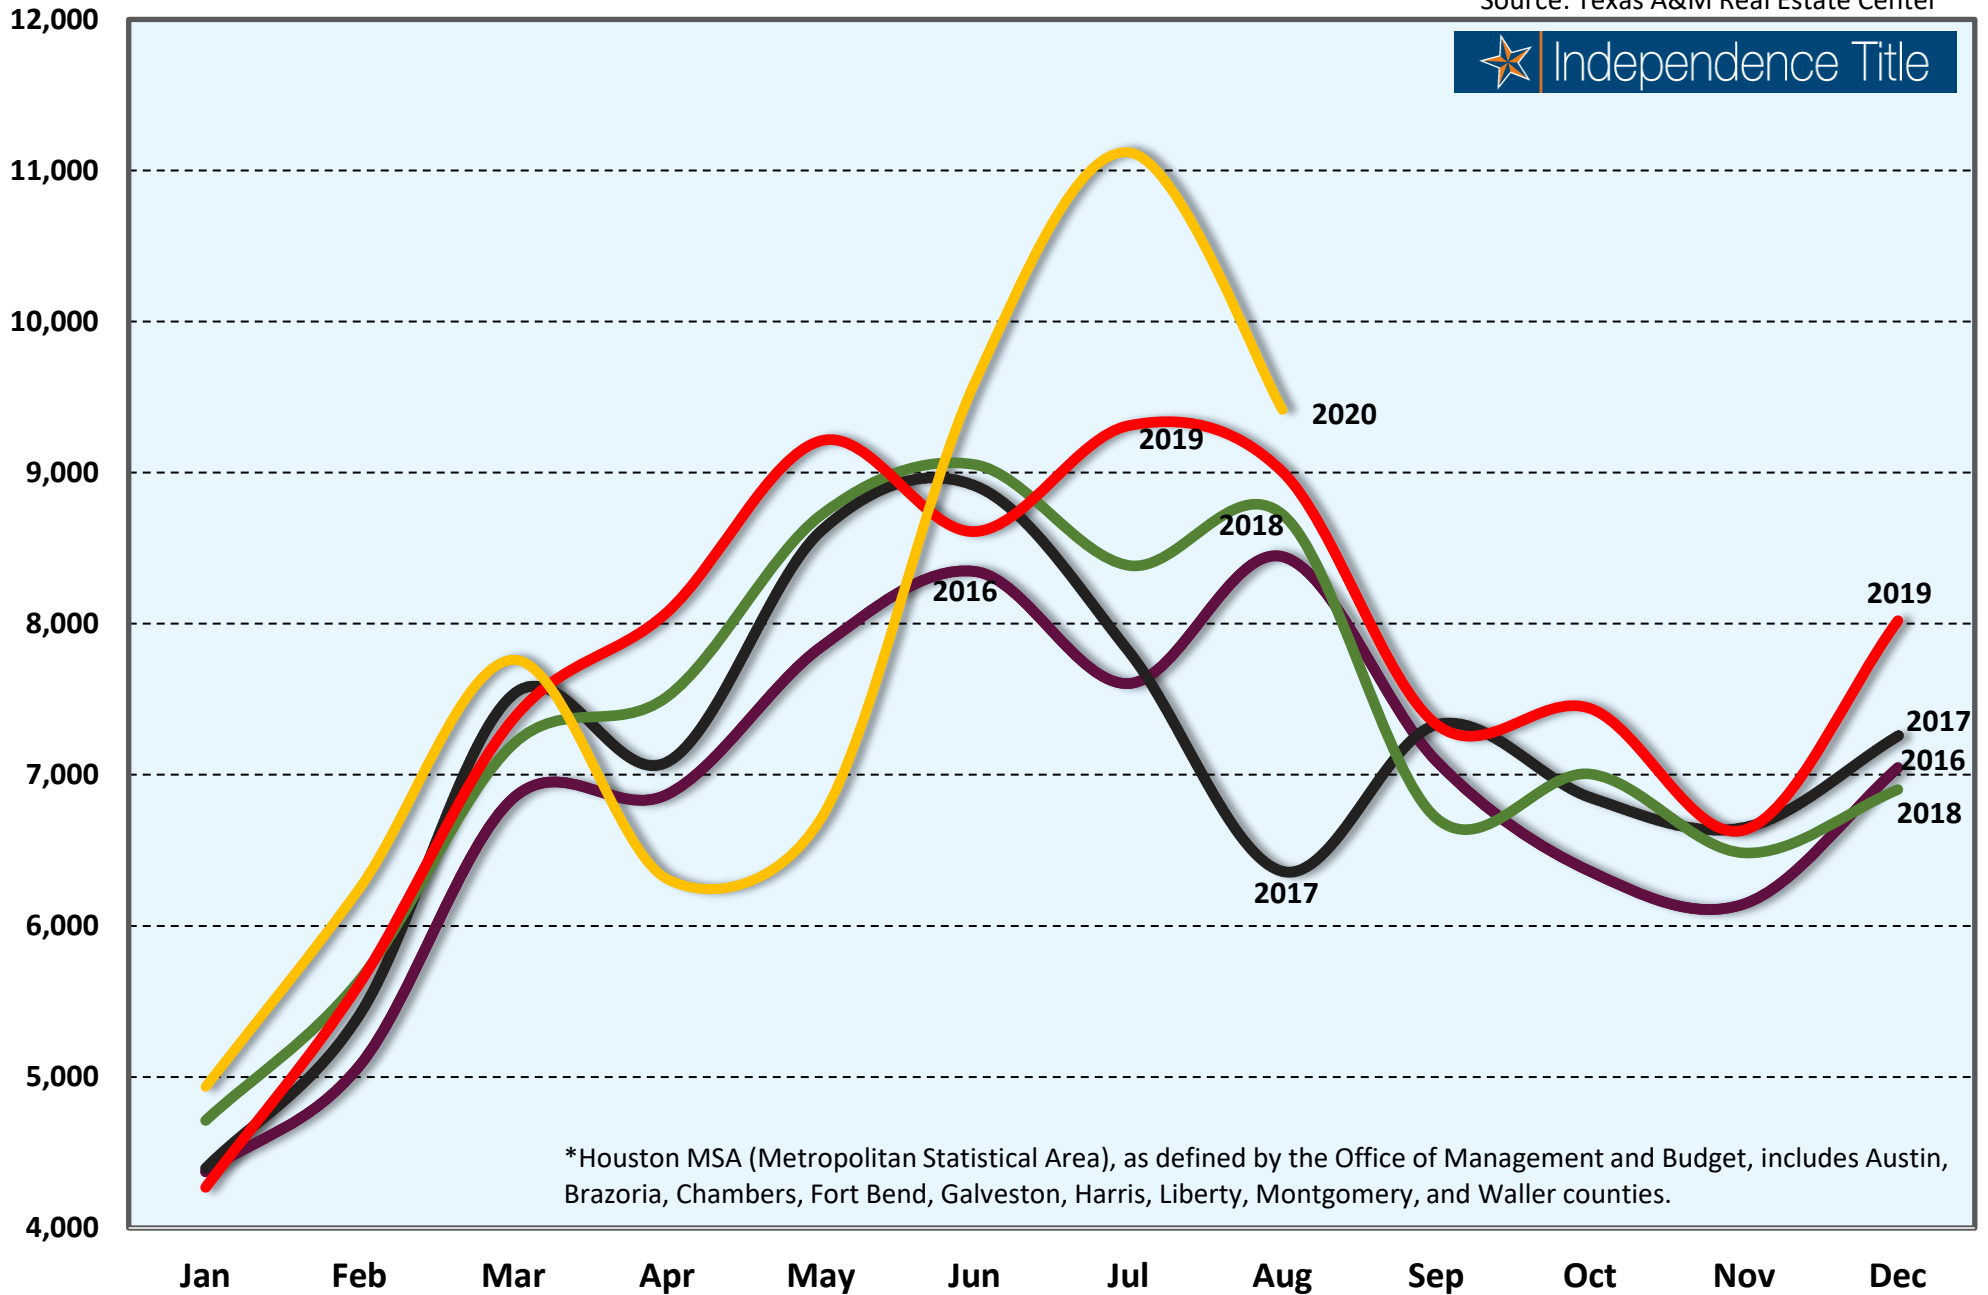

Houston MSA* - Number of Sales - 2016 - 2020 YTD

Source: Texas A&M Real Estate Center

*Houston MSA (Metropolitan Statistical Area), as defined by the Office of Management and Budget, includes Austin, Brazoria, Chambers, Fort Bend, Galveston, Harris, Liberty, Montgomery, and Waller counties.

Houston MSA - Average Price - 2016 - 2020 YTD

Source: Texas A&M Real Estate Center

Houston MSA - Median Price - 2016 - 2020 YTD

Source: Texas A&M Real Estate Center

Houston MSA - Sales Volume - 2016 - 2020 YTD