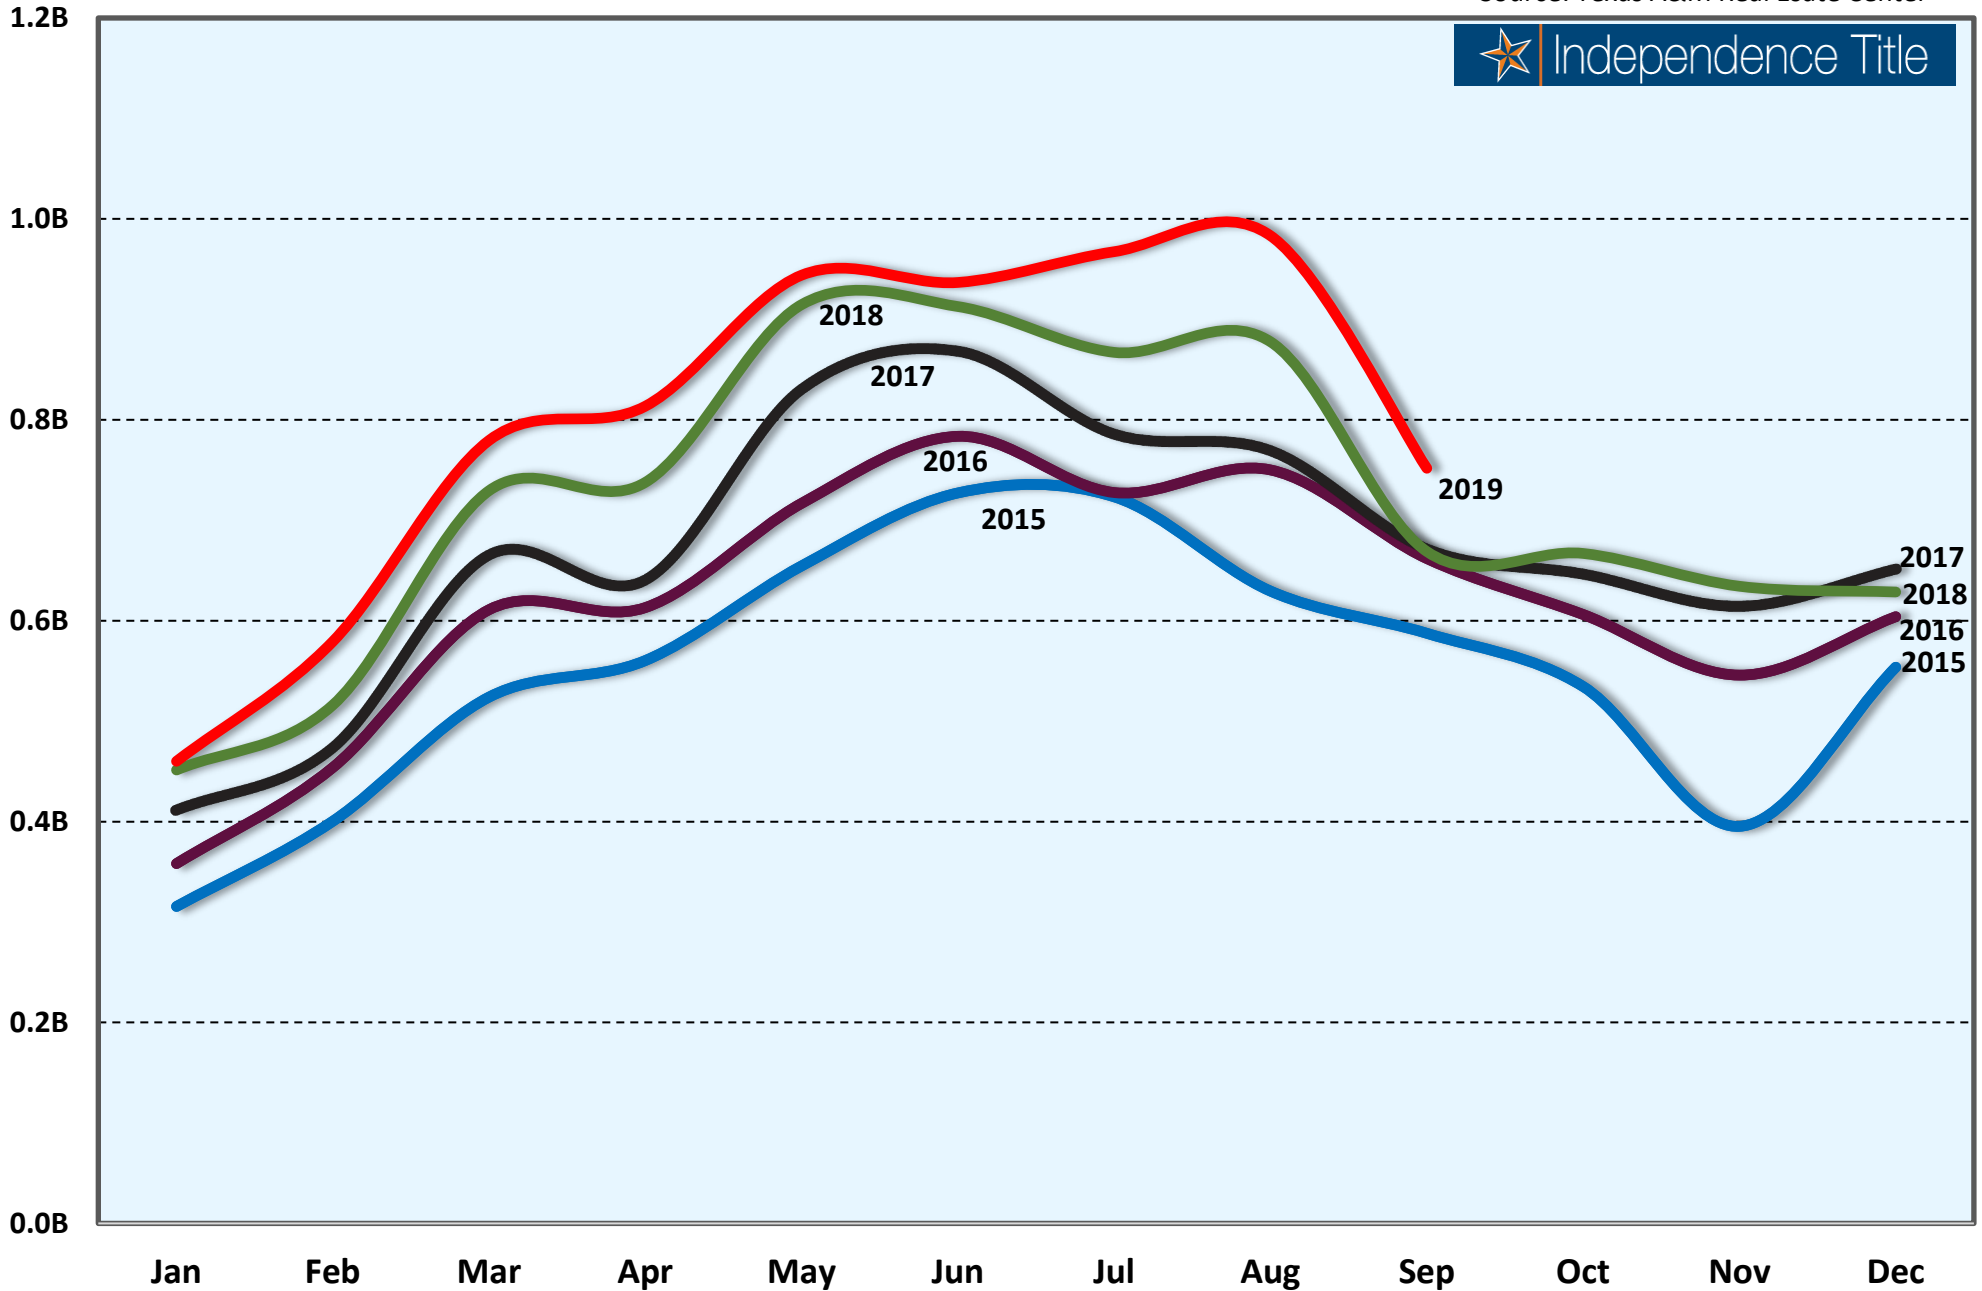

Source: Texas A&M Real Estate Center