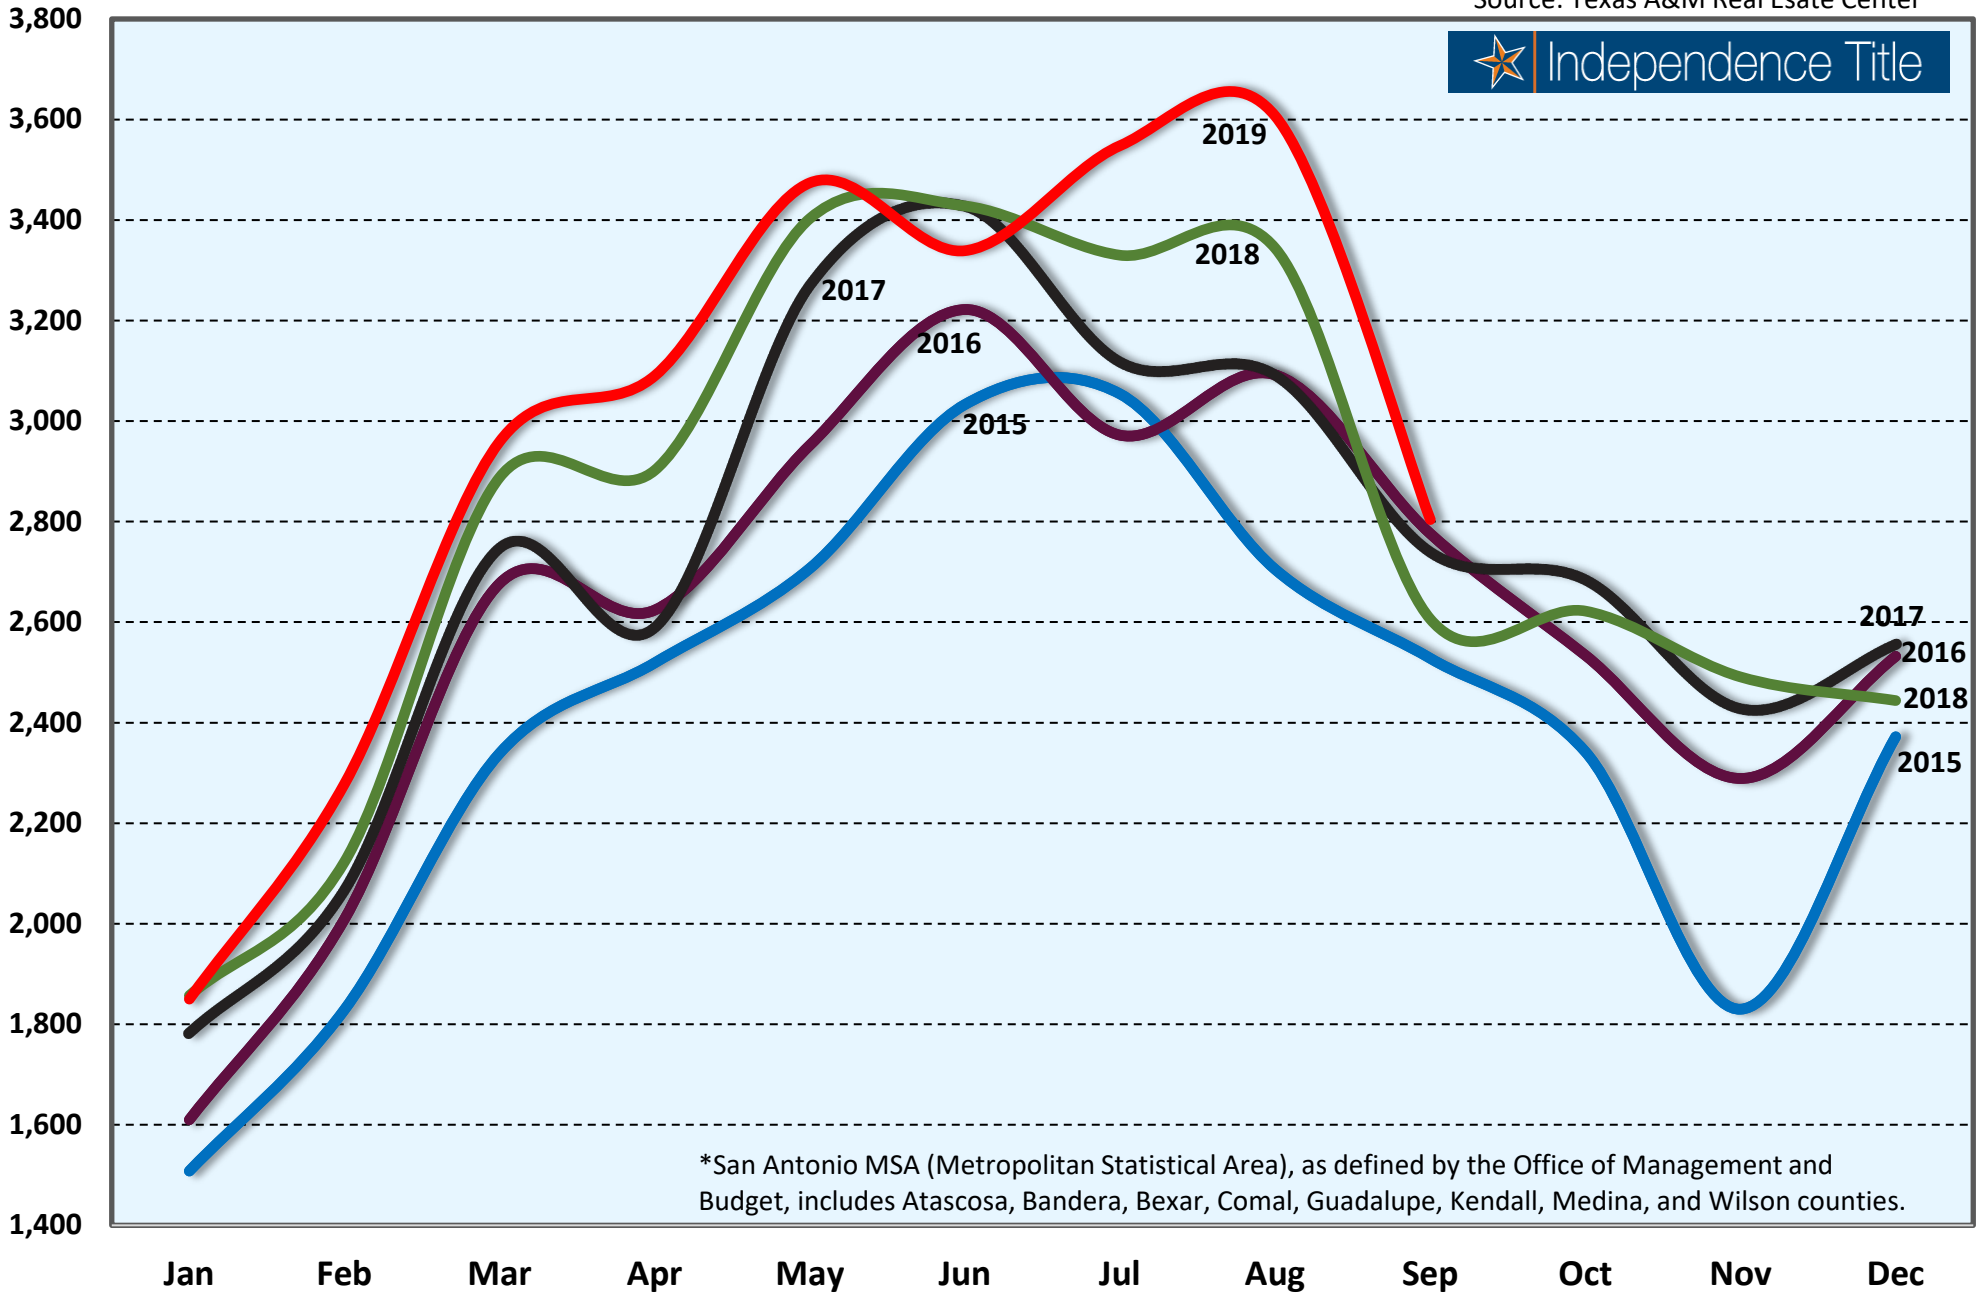

# San Antonio MSA\* - Number of Sales - 2015 - 2019 YTD

Source: Texas A&M Real Estate Center

\*San Antonio MSA (Metropolitan Statistical Area), as defined by the Office of Management and Budget, includes Atascosa, Bandera, Bexar, Comal, Guadalupe, Kendall, Medina, and Wilson counties.

# San Antonio MSA - Average Price - 2015 - 2019 YTD

Source: Texas A&M Real Estate Center