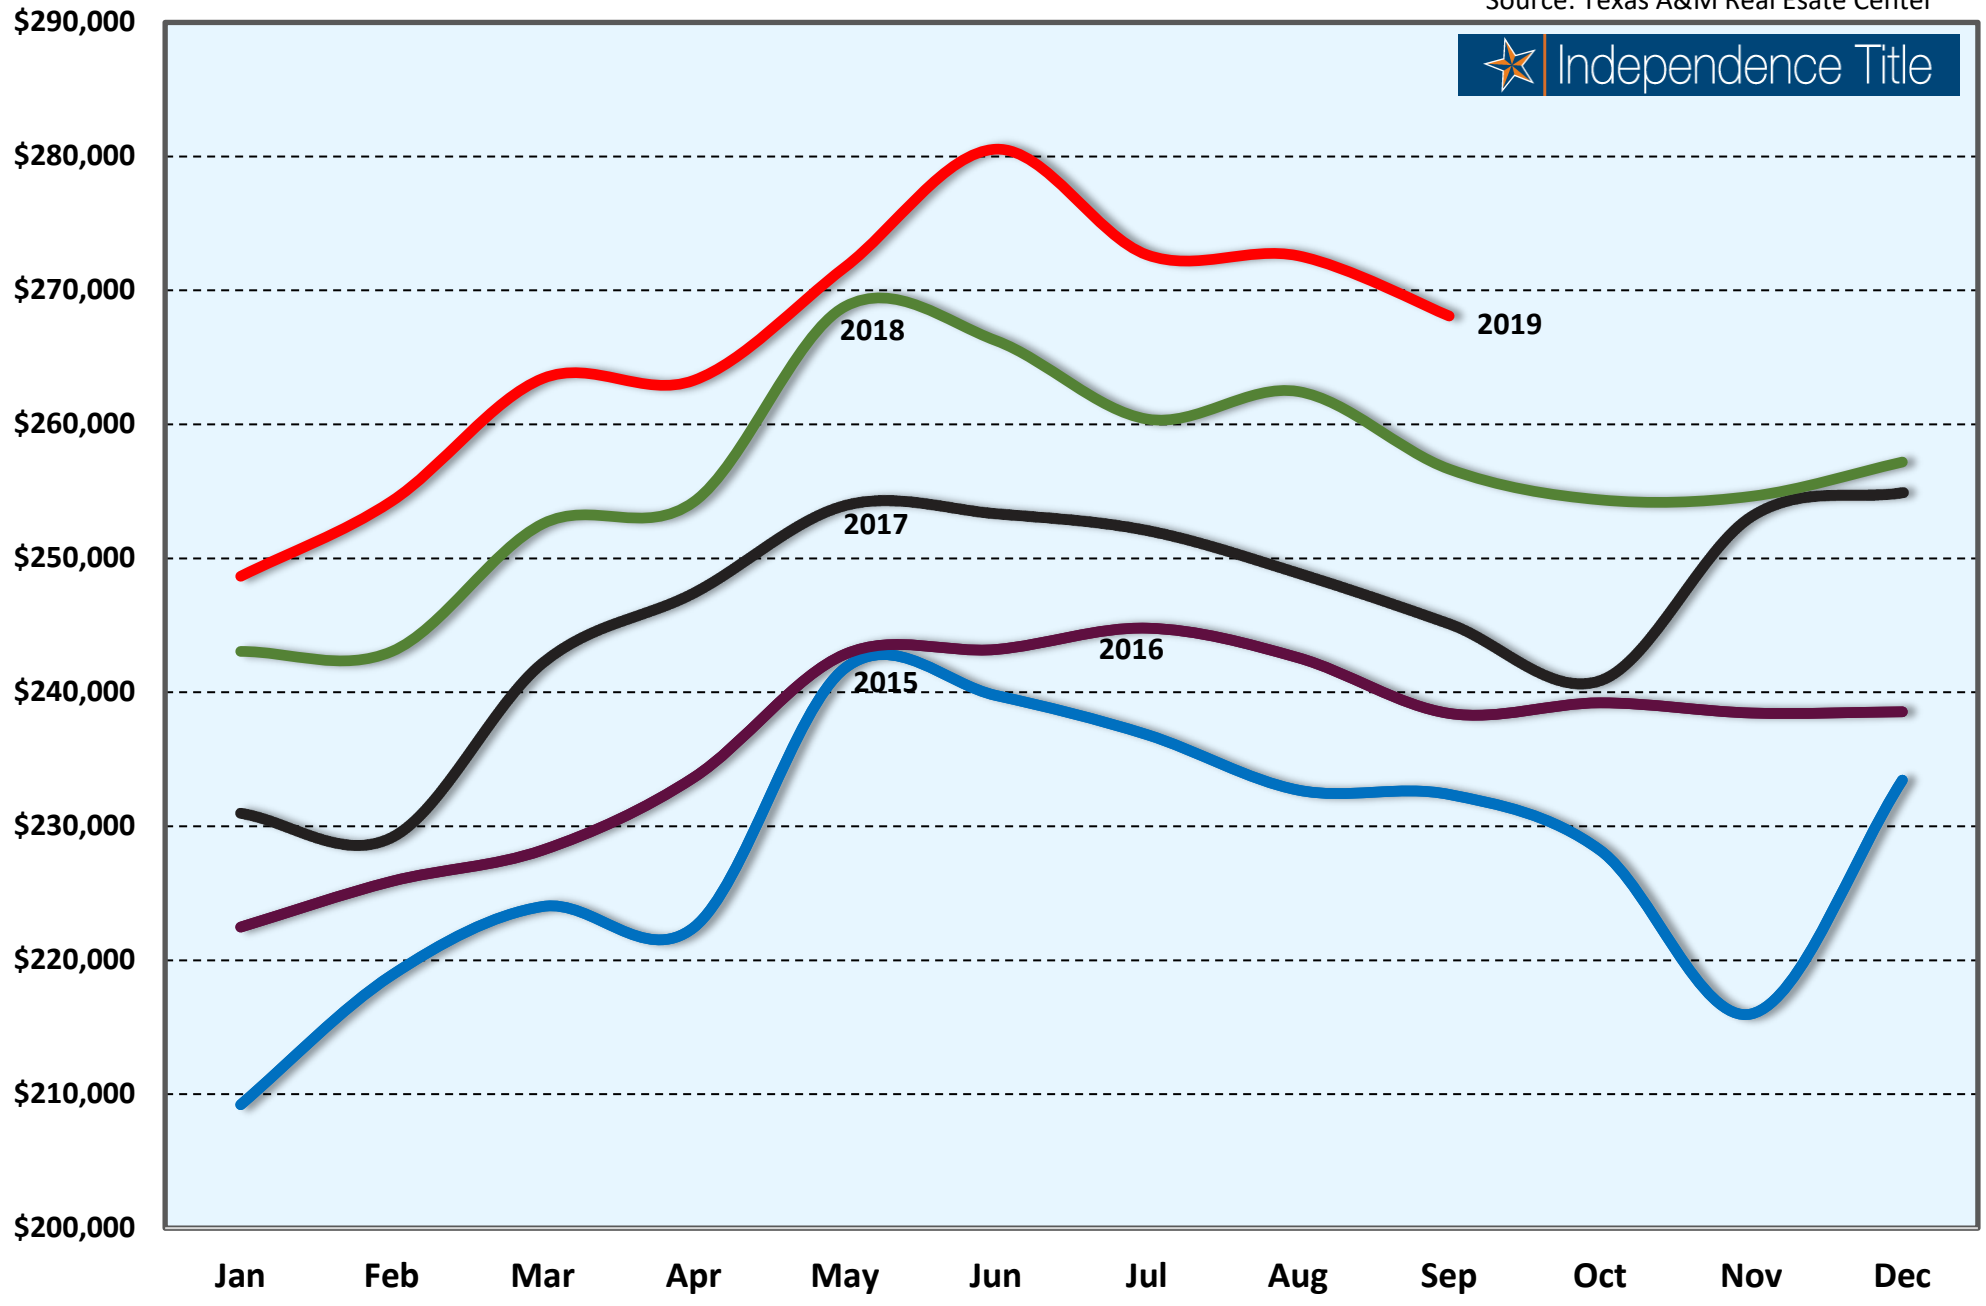

# San Antonio MSA\* - Number of Sales - 2015 - 2019 YTD

Source: Texas A&M Real Estate Center

\*San Antonio MSA (Metropolitan Statistical Area), as defined by the Office of Management and Budget, includes Atascosa, Bandera, Bexar, Comal, Guadalupe, Kendall, Medina, and Wilson counties.

# San Antonio MSA - Average Price - 2015 - 2019 YTD

Source: Texas A&M Real Estate Center