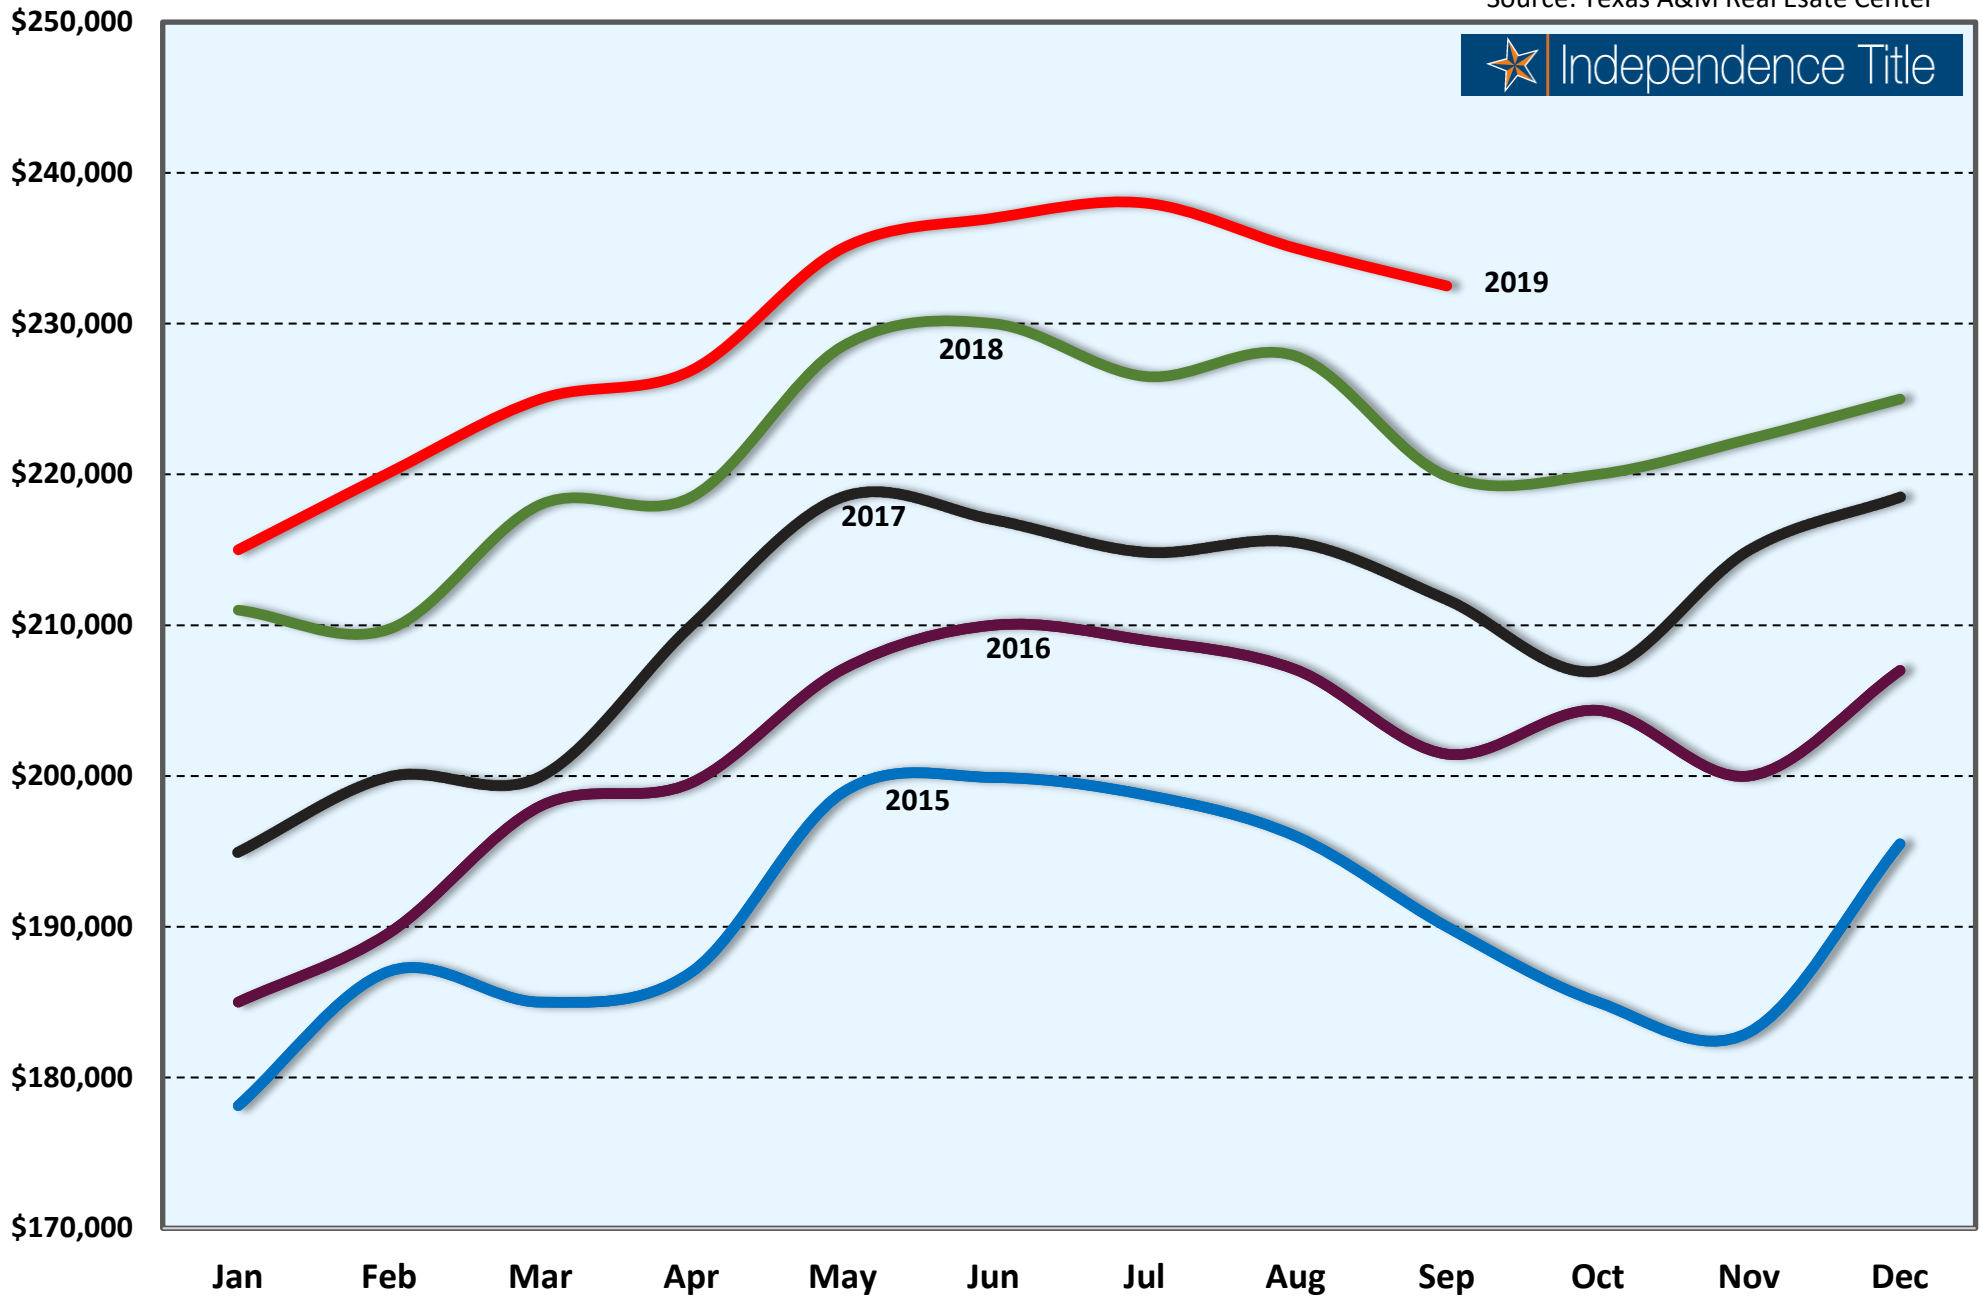

# San Antonio MSA\* - Number of Sales - 2015 - 2019 YTD

Source: Texas A&M Real Estate Center

\*San Antonio MSA (Metropolitan Statistical Area), as defined by the Office of Management and Budget, includes Atascosa, Bandera, Bexar, Comal, Guadalupe, Kendall, Medina, and Wilson counties.

# San Antonio MSA - Average Price - 2015 - 2019 YTD

Source: Texas A&M Real Estate Center

# San Antonio MSA - Median Price - 2015 - 2019 YTD

Source: Texas A&M Real Estate Center